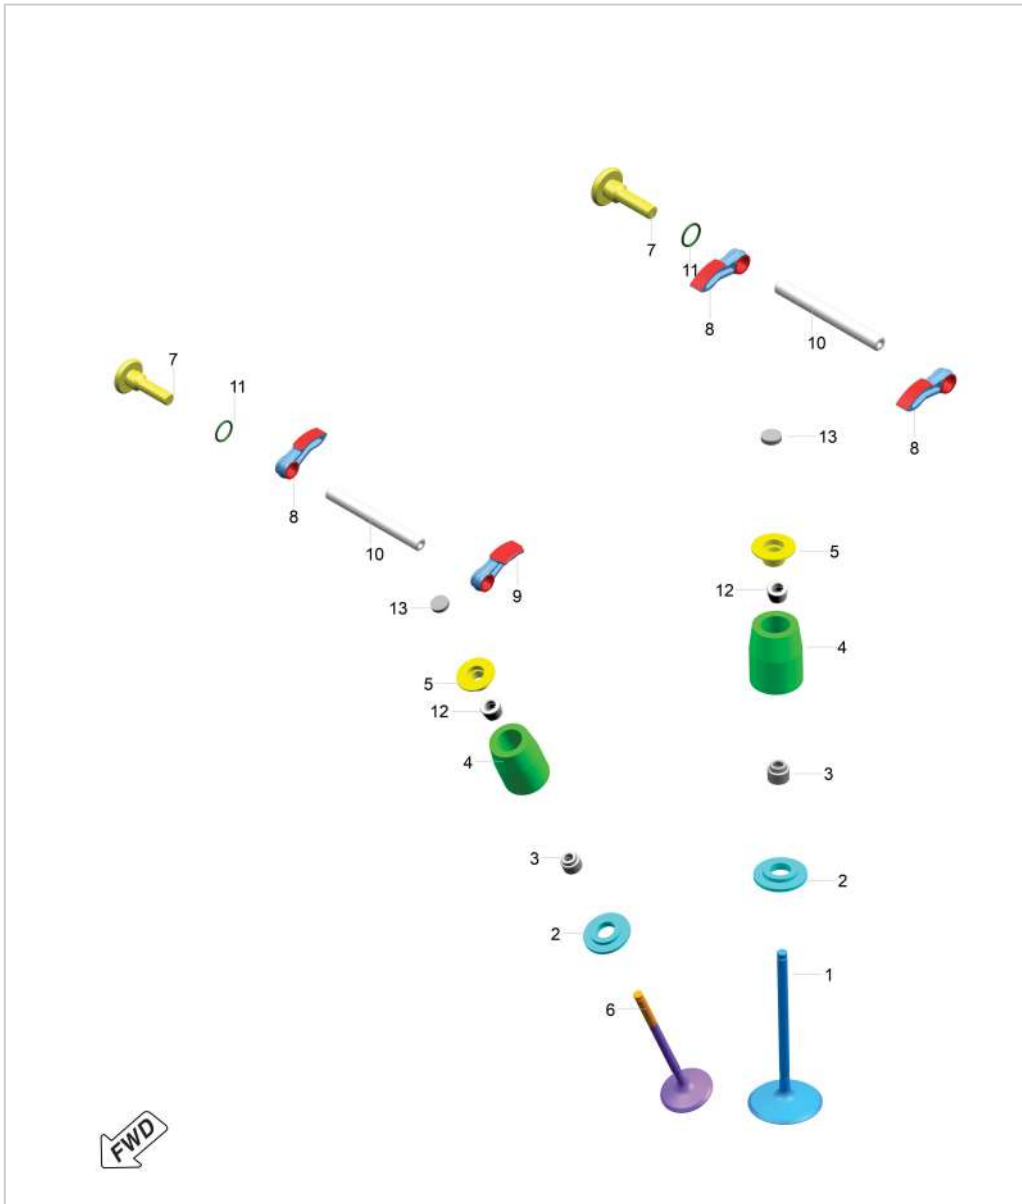

13. Valve Drive

Sr. No.	Part No.	Description	QTY.	Remarks
13	36JY0062	Kit Shim 2.54 Mm Jy511231Bb	1	
13	36JY0063	Kit Shim 2.58 Mm Jy511231Bd	1	
13	36JY0037	Kit Shim 2.32 Mm	1	
13	JY511231	Shim	4	
13	36JY0029	Kit Shim 2 Mm	1	
13	36JY0030	Kit Shim 2.04 Mm	1	
13	36JY0031	Kit Shim 2.08 Mm	1	
13	36JY0032	Kit Shim 2.12 Mm	1	
13	36JY0033	Kit Shim 2.16 Mm	1	
13	36JY0034	Kit Shim 2.20 Mm	1	
13	36JY0035	Kit Shim 2.24 Mm	1	
13	36JY0036	Kit Shim 2.28 Mm	1	
13	36JY0046	Kit Shim 2.68 Mm	1