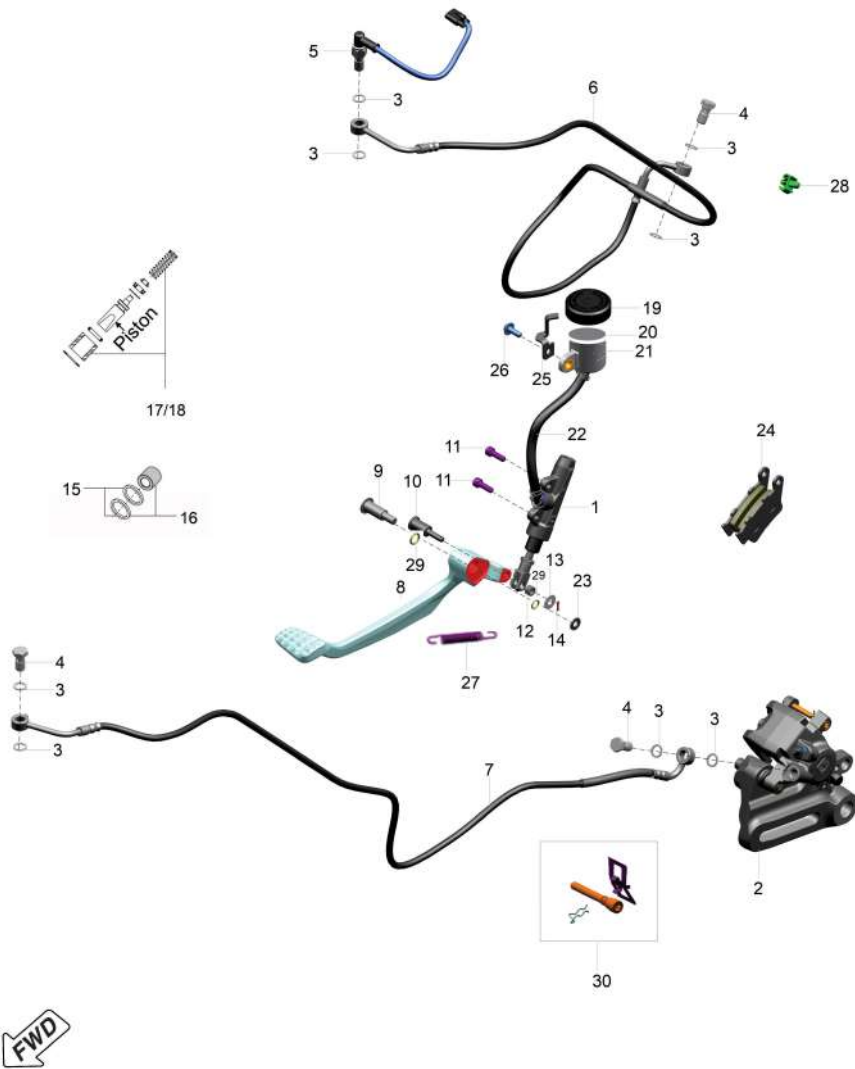

36. Brake System - Rear

Sr. No.	Part No.	Description	QTY.	Remarks
15	36TA0113	Rear Caliper Assly-Major Kit	1	
16	36TA0113	Major Kit Caliper Assly Rear	1	
17	YJP89048	Rear Master Cylinder Piston Assly Kit	1	
18	36JP0173	Rear Master Cylinder Fork Assly Kit	1	
19	YTA02023	Rear Reservoir Cap	1	
20	YTA02022	Rear Reservoir Diaphragm	1	
21	YTA02021	Rear Reservoir	1	
22	36TA0081	Rear Tube Kit	1	
23	LDB00151	Washer Plain	1	
24	DK151085	PAD SET BRAKE REAR	1	
25	TA131812	Bracket Reservoir	1	
26	LBU00202	SCREW BUTTON HEAD M6X1	1	
27	JG161001	Spring Tension	1