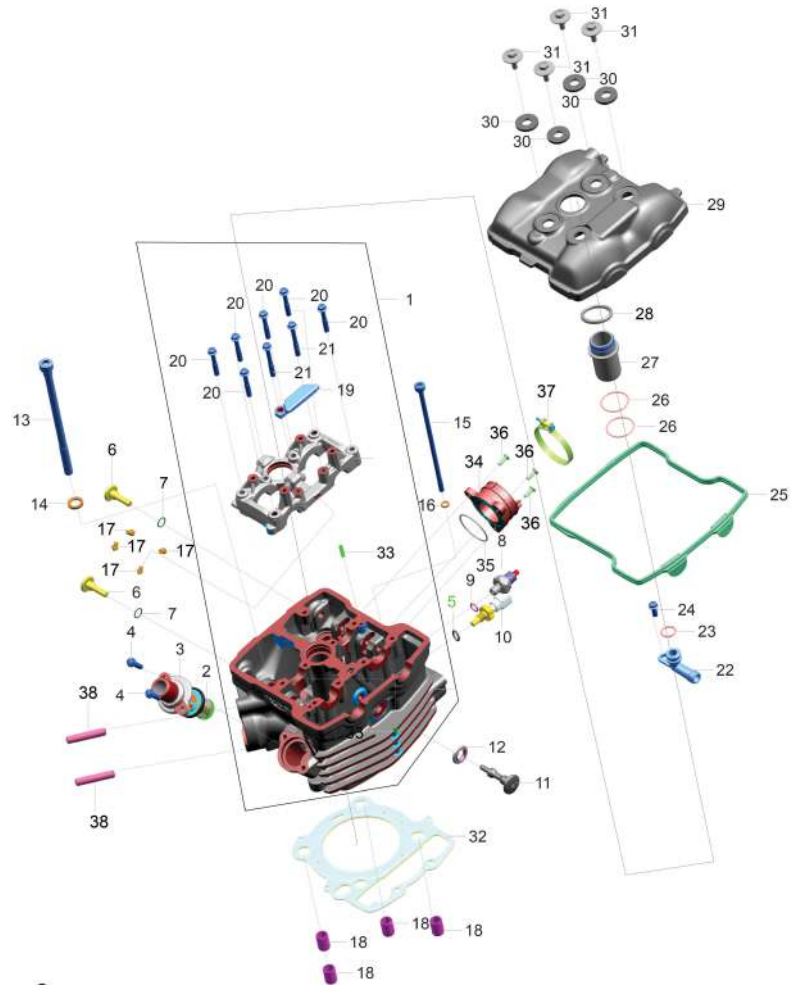

Sr. No.	Part No.	Description	QTY.	Remarks