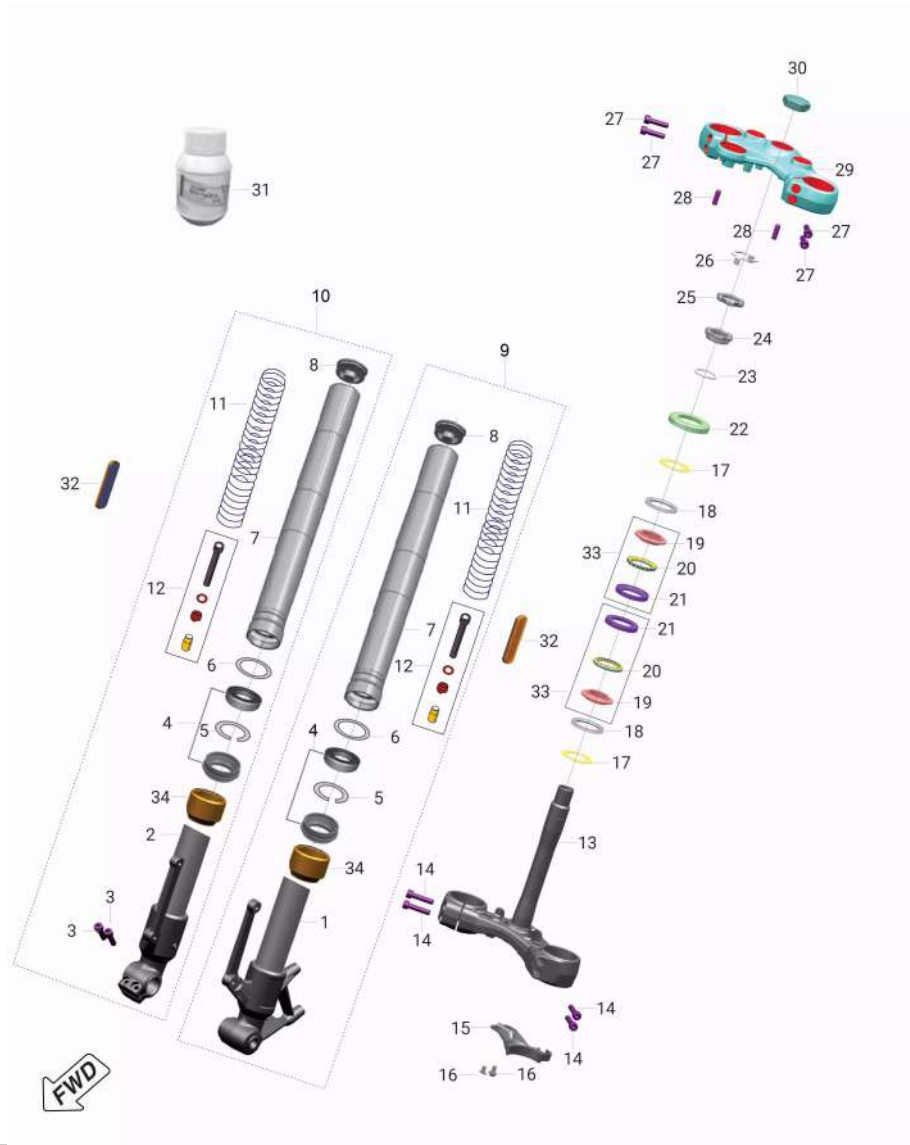

SPEED SPEED 400

20. Front Fork, Triple Clamp

Sr. No.	Part No.	Description	QTY.	Remarks
15	TA131867	Clamp Hose Brake	1	
16	LBU00050	Screw Button Head-M6X1X19Xprecoat	2	
17	JG151024	Washer	1	
18	DG181004	Seal-Oil	1	
19	DG181005	Bearing Cone	1	
20	DK181051	Cage Bearing Steering Bottom	2	
21	DG181047	Race Bearing Lower	2	
22	TA151013	Cap	1	
23	TA151036	Washer Plain	1	
24	TA151012	Nut Steering	1	
25	TA151011	Nut Lock	1	
26	TA151035	Washer Lock	1	
27	LAC00229	Bolt Socket M8X1.25	4