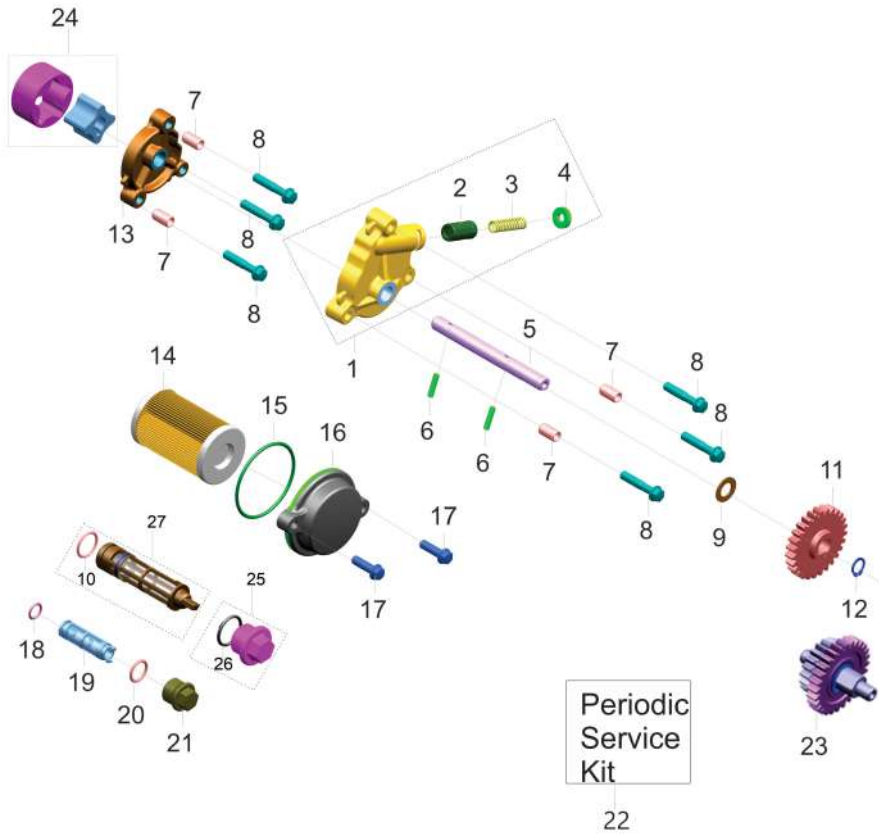

14	LDA00014	Washer Plain	4	
----	----------	--------------	---	--

OEMSHIP +919495961664

**15. Head Cylinder**

Sr. No.	Part No.	Description	QTY.	Remarks
15	LAC00138	Bolt Socket Step M6X1	2	
16	LDB00118	Washer Plain	2	
17	JG541021	Nozzle Jet Oil	4	
18	39218106	Pin Dowel Dia 14	4	
19	TA511023	Guide Chain Top	1	
20	KAED0635	Bolt Flanged M6X1	6	
21	KAEG0645	Bolt Flanged M6X1	2	
22	TA511051	Breather Outlet	1	
23	KJAB1424	O Ring	1	
24	KAED0614	Bolt Flanged M6X1	1	
25	TA511018	Gasket Cover Head Cylinder	1	
26	LJA00001	Ring O	2	
27	JY511068	Sleeve Spark Plug	1	

28	JY511074	Gasket Sleeve Spark Plug	1	
----	----------	--------------------------	---	--

OEMSHIP +919495961664

**15. Head Cylinder**

Sr. No.	Part No.	Description	QTY.	Remarks
29	52TA0419	Cover Assembly Head Cylinder Ta511015	1	
30	JG511021	Washer	4	
31	JG511022	Bolt Special	4	
32	TA511017	Gasket Head Cylinder	1	
33	39260607	Pin Dowel Dia 4	2	
34	TA581400	Pipe Intake	1	
35	JY581404	O Ring Intake Pipe	1	
36	LBC00003	Screw Csk Cross M6X1	3	
37	JY581405	Clamp	1	
38	JG511046	Bolt Stud M8X1.25	2	

OEMSHIP +919495961664

Sr. No.	Part No.	Description	QTY.	Remarks

OEMSHIP +919495961664

**16. Lubricating System**

Sr. No.	Part No.	Description	QTY.	Remarks
1	TA571006	Pump Oil	1	
2	JG571028	Piston Prv (Non Serviceable)	1	
3	JG571029	Spring Prv_Assy (Non Serviceable)	1	
4	LDB00012	Washer Plain	1	
5	TA571001	Shaft Pump Oil	1	
6	LHD00001	Pin Parallel	2	
7	39099906	Pin Dowel	4	
8	LAE00018	Bolt Flanged M6X1	6	
9	LDA00017	Washer Plain	1	
10	LJA00004	Strainer O Ring	1	
11	TA571007	Gear Pump Oil Driven	1	
12	KEAB1010	Circlip External	1	
13	TA571013	Cover Pump Evacuation	1	