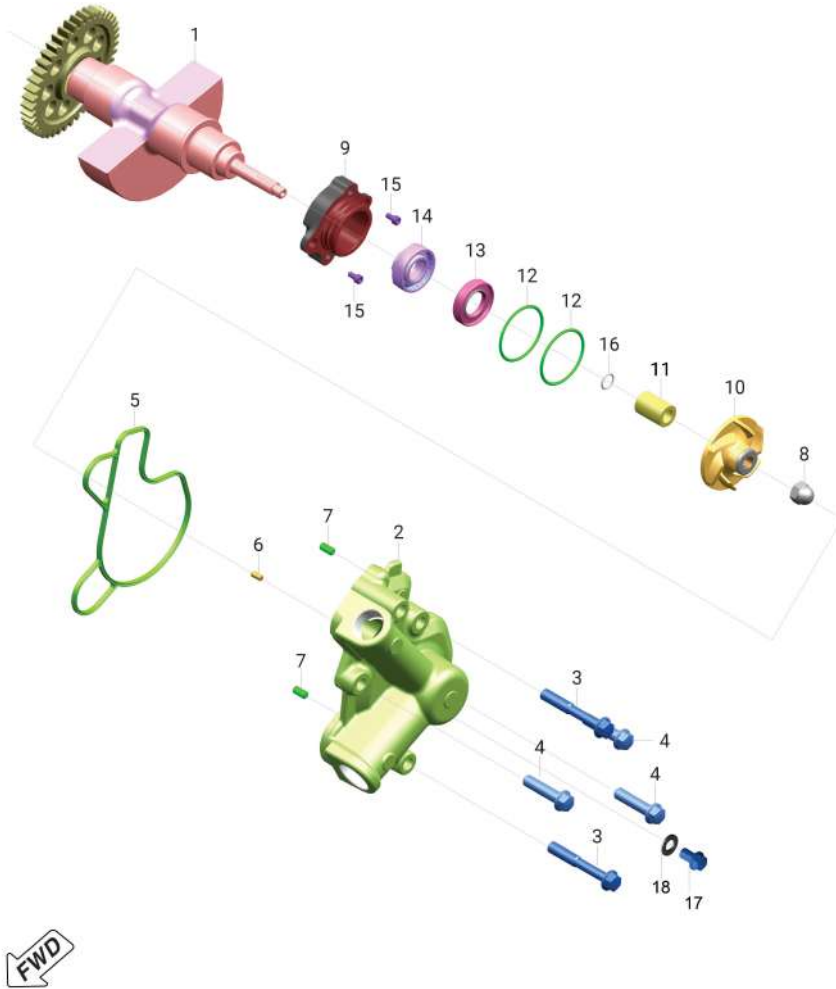

OEMSHIP +919495961664

**3. Clutch Cover**

Sr. No.	Part No.	Description	QTY.	Remarks
1	52TA0415	Cover Assembly Clutch Ta541202	1	
2	56TAZ8H4	Cover Lh Front Ta541218 Rvn Blk Jn350N	1	
3	LAE00093	Bolt Flanged M6X1	17	
4	LAE00090	Bolt Flanged M6X1	2	
5	LAC00237	Bolt Socket M5X0.8	2	
6	39104119	Seal Oil	1	
7	KPAA6001	Bearing Ball Ordinary Clearance	1	
8	39099906	Pin Dowel	10	
9	TA541204	Gasket Cover Clutch	1	
10	KAEW0616	Bolt Flanged M6X1	1	
11	TA233004	Ring Decal	1	
12	TA233005	Decal Triumph	1	

OEMSHIP +919495961664

**SPEED SPEED 400**

**4. Balancer Shaft**

Sr. No.	Part No.	Description	QTY.	Remarks
1	TA531202	Balancer	1	
2	TA601000	Cover Pump Water	1	
3	KAED0640	Bolt Flanged M6X1	2	
4	LAE00090	Bolt Flanged M6X1	3	
5	TA601001	Ring O Cover Pump Water	1	
6	KHDA0306	Pin Dowel	1	
7	39260607	Pin Dowel Dia 4	2	
8	JG601005	Nut Domed Cap M6X1	1	
9	TA541036	Housing Seal	1	
10	TA601002	Rotor Pump Water	1	
11	JL531203	Sleeve Balancer Driven	1	
12	LJA00031	Ring O	2	
13	JG601007	Seal Oil	1	

14	JL601010	Water Seal_Double Lip	1	
----	----------	-----------------------	---	--

OEMSHIP +919495961664

**SPEED SPEED 400**

**4. Balancer Shaft**

Sr. No.	Part No.	Description	QTY.	Remarks
15	KACF0612	Bolt Socket M6X1	2	
16	JG531229	Ring O	1	
17	LAE00048	Bolt Flanged M6X1	1	
18	39166511	Plain Washer	1	