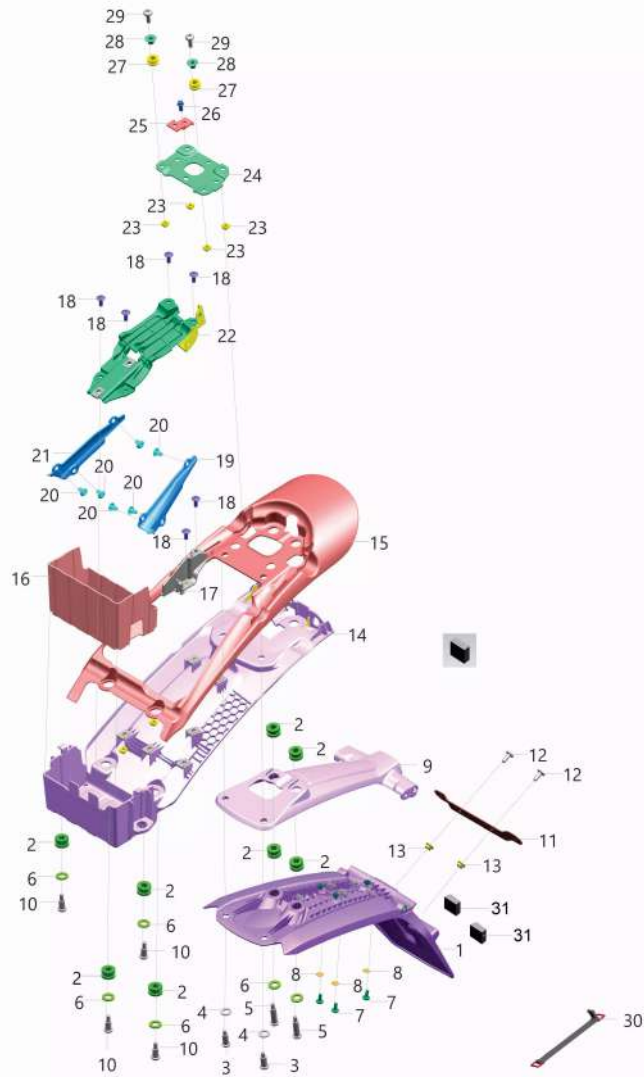

SPEED SPEED 400

32. Rear Fender

Sr. No.	Part No.	Description	QTY.	Remarks
29	LBU00190	Screw Button Head M8X1	2	
30	DH161429	Strap Canister	1	
31	JZ232805	Foam	2