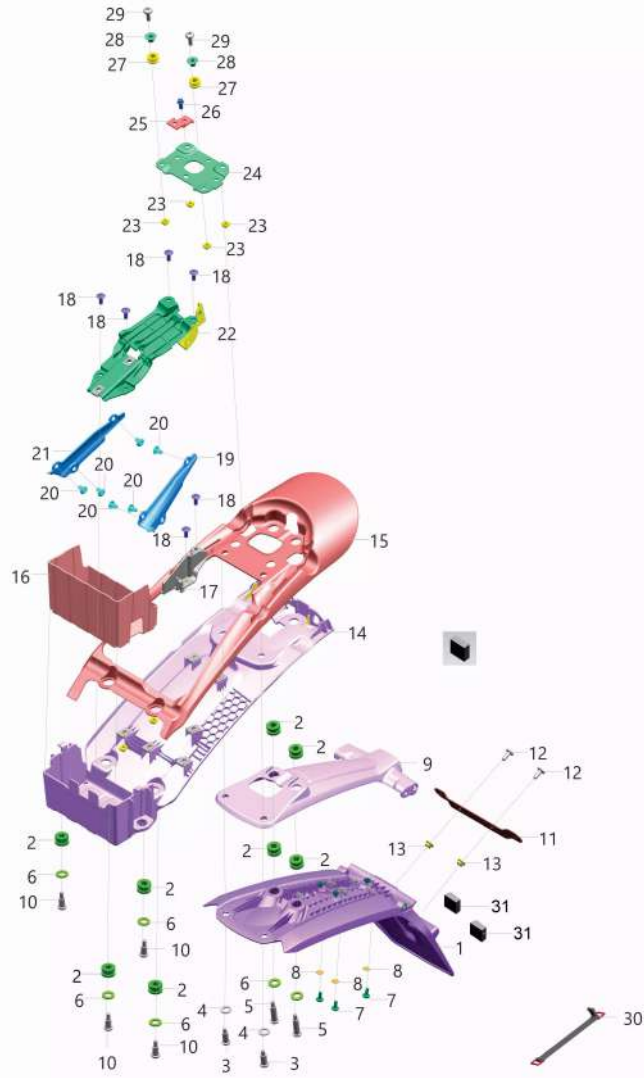

SPEED SPEED 400

32. Rear Fender

Sr. No.	Part No.	Description	QTY.	Remarks
15	56TAD7AZ	Seat Cowl Ta181404 Matt Silver Ice	1	
16	TA181313	Damper Battery	1	
17	TA113801	Bracket Relay	1	
18	KBUA0614	Screw Truss M6X1	6	
19	TA181444	Cover Frame Lh	1	
20	JG181259	Rivet Snap	6	
21	TA181445	Cover Frame Rh	1	
22	TA111034	Bracket Canister	1	
23	KCMB0605	Nut Weld Square(Non Serviceable)	2	
24	TA181436	Bracket Fender	1	
25	TA181450	Bracket Connector	1	
26	KAED0612	Bolt Flanged M6X1	1	
27	JP181279	Grommet	2