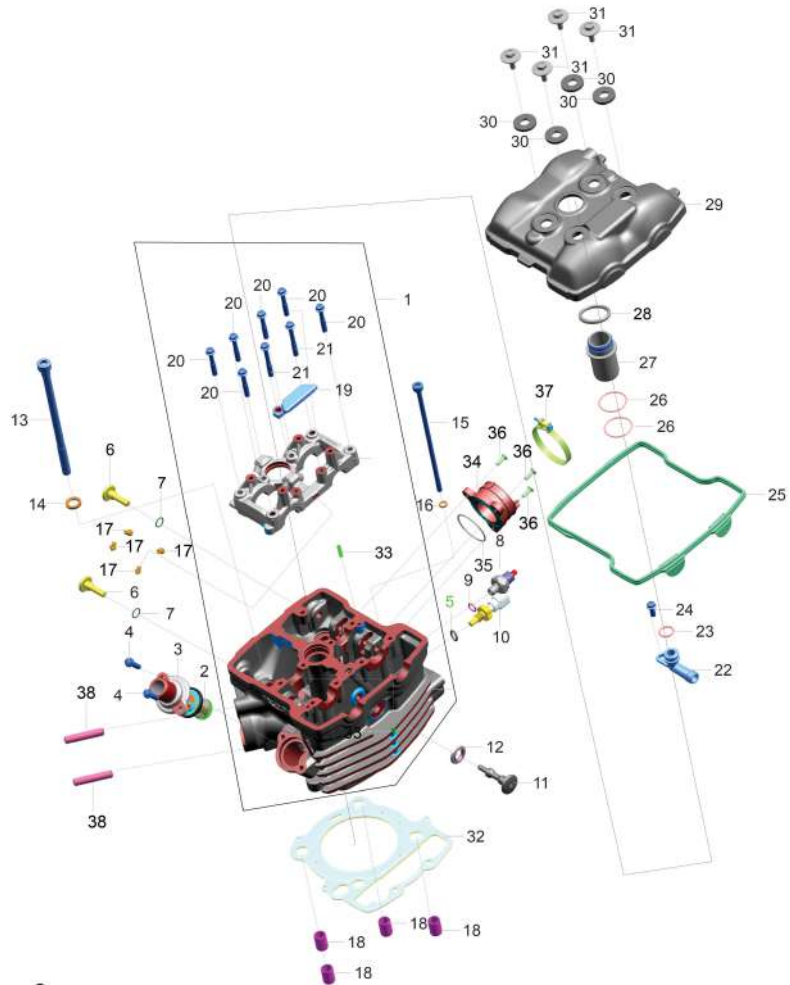

15. Head Cylinder

Sr. No.	Part No.	Description	QTY.	Remarks
15	LAC00138	Bolt Socket Step M6X1	2	
16	LDB00118	Washer Plain	2	
17	JG541021	Nozzle Jet Oil	4	
18	39218106	Pin Dowel Dia 14	4	
19	TA511023	Guide Chain Top	1	
20	KAED0635	Bolt Flanged M6X1	6	
21	KAEG0645	Bolt Flanged M6X1	2	
22	TA511051	Breather Outlet	1	
23	KJAB1424	O Ring	1	
24	KAED0614	Bolt Flanged M6X1	1	
25	TA511018	Gasket Cover Head Cylinder	1	
26	LJA00001	Ring O	2	
27	JY511068	Sleeve Spark Plug	1