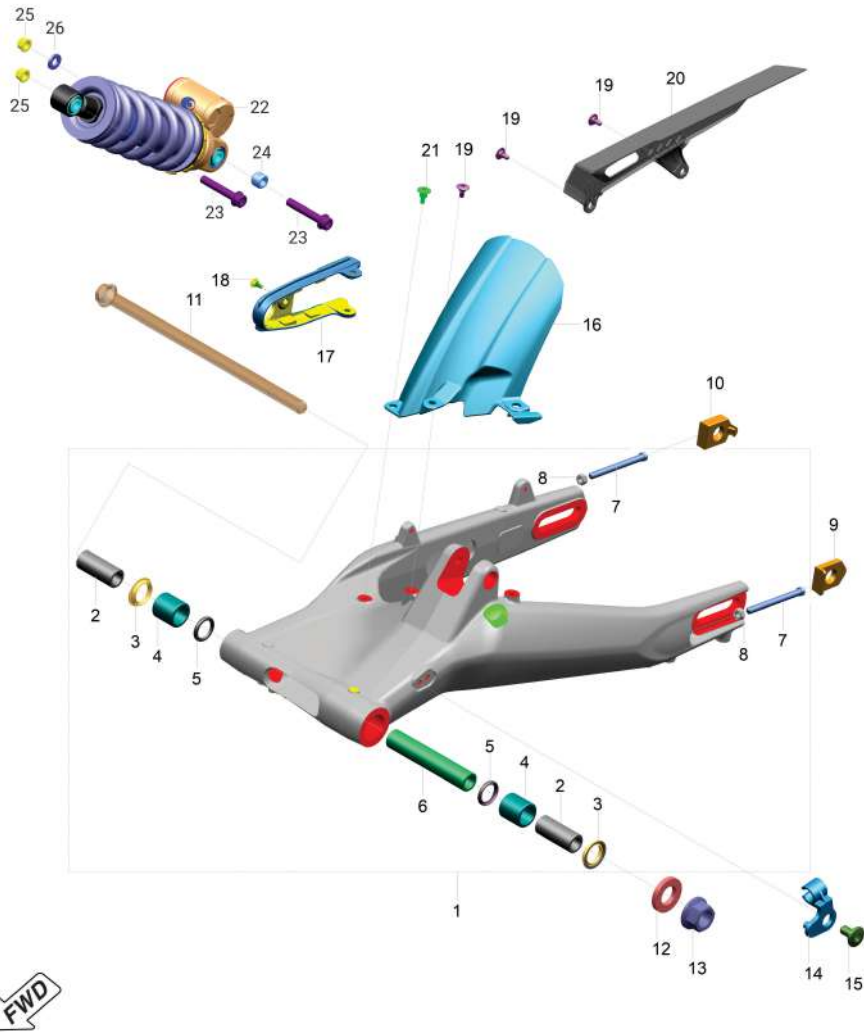

OEMSHIP +919495961664

Sr. No.	Part No.	Description	QTY.	Remarks
---------	----------	-------------	------	---------

OEMSHIP +919495961664

**SPEED SPEED 400**

**23. Swing Arm & Shock Absorber**

Sr. No.	Part No.	Description	QTY.	Remarks
1	52TA0224	Assly Arm Swing Ta122002 Triumph T102B	1	
2	DK171006	Sleeve	2	
3	DG171019	Seal Oil	2	
4	DG171018	Bearing-Needle	2	
5	JP122059	Seal Oil	2	
6	TA122021	Spacer	1	
7	LAA00079	Bolt M8X1.25	2	
8	KCAM0806	Nut Hex M8X1.25	2	
9	TA122030	Adjuster Chain Lh	1	
10	TA122031	Adjuster Chain Rh	1	
11	LAD00108	Bolt Flanged M14X1.5	1	
12	JF113423	Washer Plain	1	
13	DG171017	Nut	1	