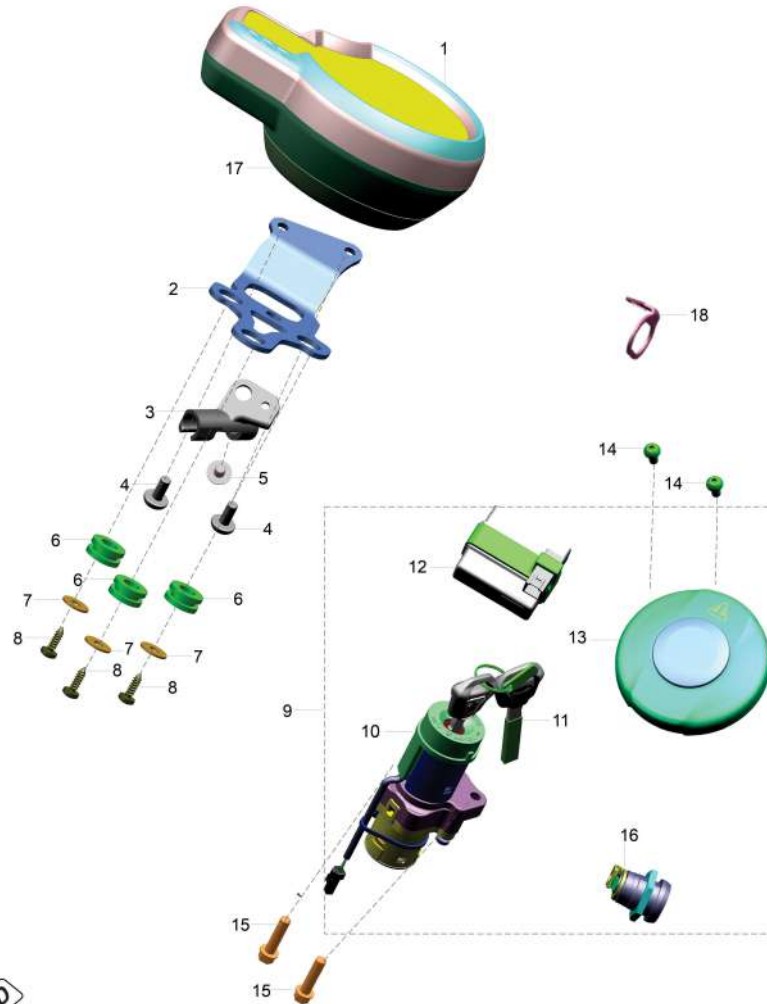

SPEED SPEED 400

41. Instrument Cluster

FWD

Sr. No.	Part No.	Description	QTY.	Remarks
1	TA402404	Instrument Cluster	1	
2	TA402425	Bracket Holder Speedometer	1	
3	TA131867	Clamp Hose Brake	1	
4	LBU00203	Screw Button Head M6X1	2	
5	LAC00037	Screw Butn Hd-M6X1X18Xblxprecoat	1	
6	JP113815	GROMMET	3	
7	LDB00039	Washer Plain-Id 5.5Xod16Xthk 1.2	3	
8	KBRA4816	Screw Tapping Pan Cross Dia 4.8	3	
9	TA232600	Set Lock	1	
10	TA401400	Switch Ignition	1	
11	YTA04005	Set Key	1	
12	TA403200	Ecu Immobiliser	1	
13	TA171600	Cap Tank Fuel	1