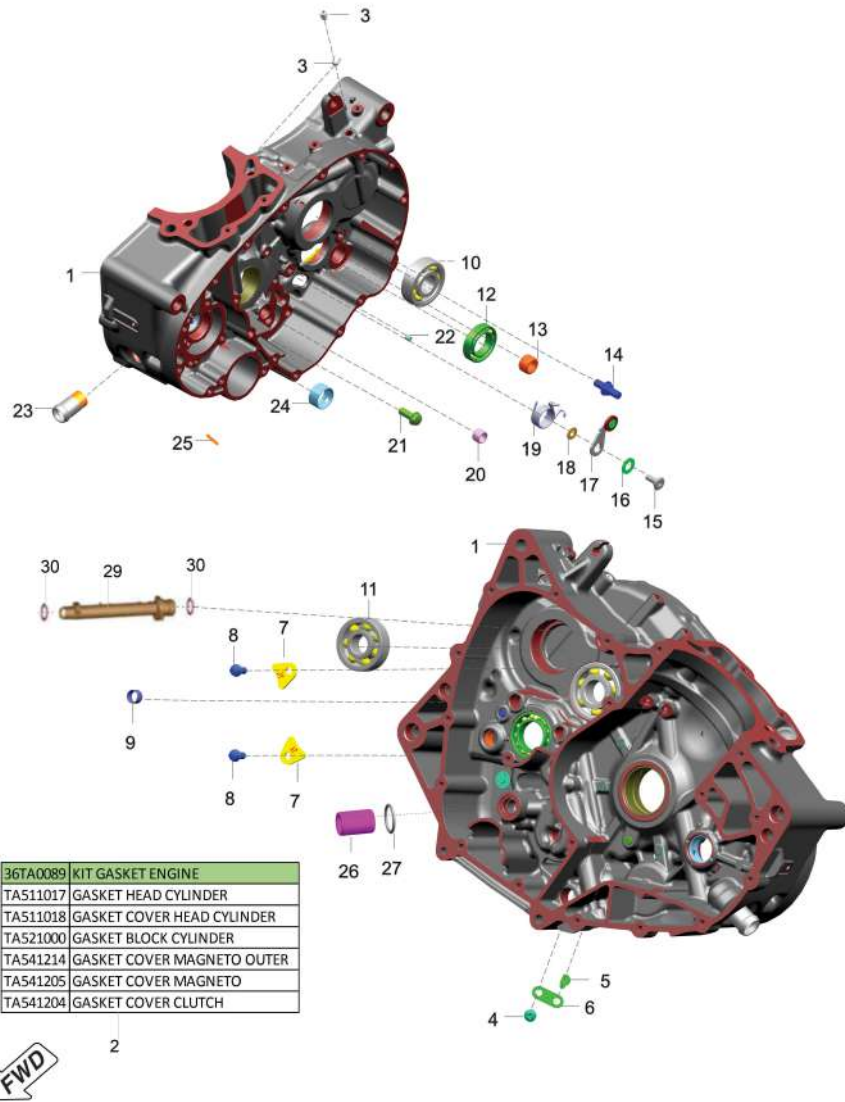

SPEED SPEED 400

2. Crankcase LH

Sr. No.	Part No.	Description	QTY.	Remarks
1	36TA0063	Crankcase Assly Lh	1	
2	36TA0089	Kit Engine Gasket	1	
3	JP541015	Plug Seal Dia 8 (Non Serviceable)	2	
4	LBB00012	Screw Pan Cross-M6X1X110Xprecoat	1	
5	JF541016	Nozzle	1	
6	TA541043	Plate	1	
7	JY541047	Stopper I/P Shaft Bearing	2	
8	AA101437	Bolt Flanged M6X1	2	
9	JY541038	Bush	1	
10	39186420	Ball Bearing-20X52X15	1	
11	LPB00019	Bearing Ball Id17Xod47Xt14Xc3L	1	
12	39260120	Bearing Ball	1	
13	39256220	Needle Roller Brg.	1