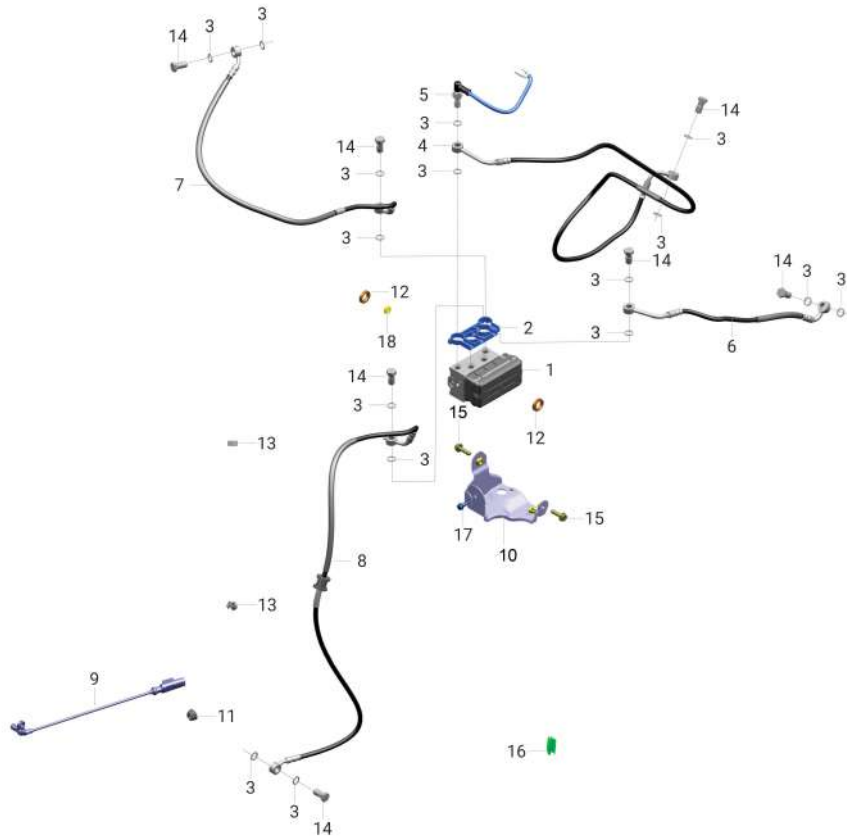

37. Brake System - Abs Front & Rear

Sr. No.	Part No.	Description	QTY.	Remarks
1	TA131836	UNIT ABS	1	
2	TA131835	Guide Hose	1	
3	DE191010	Copper Washer-Kbx	16	
4	36TA0076	Br Hose Kit Cyl Mast Rr-Unit Abs	1	
5	TA131814	Sensor Pressure	1	
6	36TA0144	Br Hose Kit Unit Abs-Caliper Rr	1	
7	36TA0141	Br Hose Kit Hose Cyl Mast Fr-Unit Abs	1	
8	36TA0142	Br Hose Kit Unit Abs-Caliper Fr	1	
9	JR403608	Sensor Speed Wheel	1	
10	TA113809	Bracket Abs Middle	1	
11	JF131871	Clip Separator	1	
12	JF113918	Collar	2	
13	JG403603	Clamp Sensor Cable Holding	4