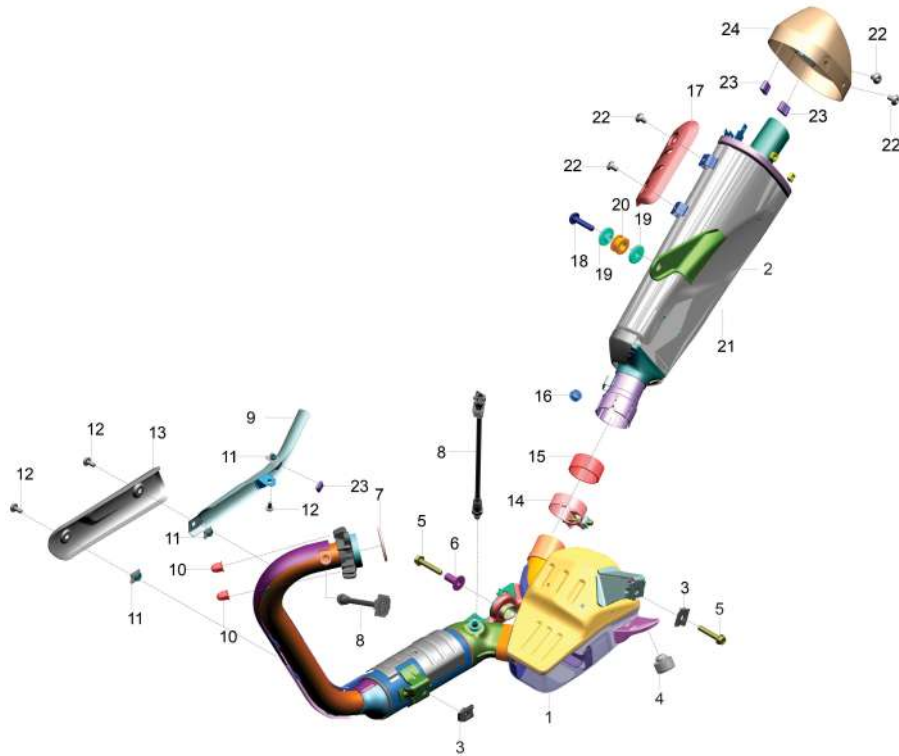

24. Install Silencer

Sr. No.	Part No.	Description	QTY.	Remarks
1	TA591050	MUFFLER ASSEMBLY PRIMARY-PIPE A	1	
2	TA591108	MUFFLER ASSEMBLY SECONDARY	1	
3	TA591205	Nut Clip M8	2	
4	DG161124	DAMPER	1	
5	LAD00328	Bolt Flanged M8X1.25	2	
6	TA181240	Collar	1	
7	TA591206	Gasket Exhaust	1	
8	JP591065	Sensor Oxygen	2	
9	TA591110	SHIELD ASSEMBLY III	1	
10	AN101113	Nut Domed Cap	2	
11	DJ181065	Clip Nut M6	3	
12	LBU00203	Screw Button Head M6X1	3	
13	TA591141	Shield Catalyst	1