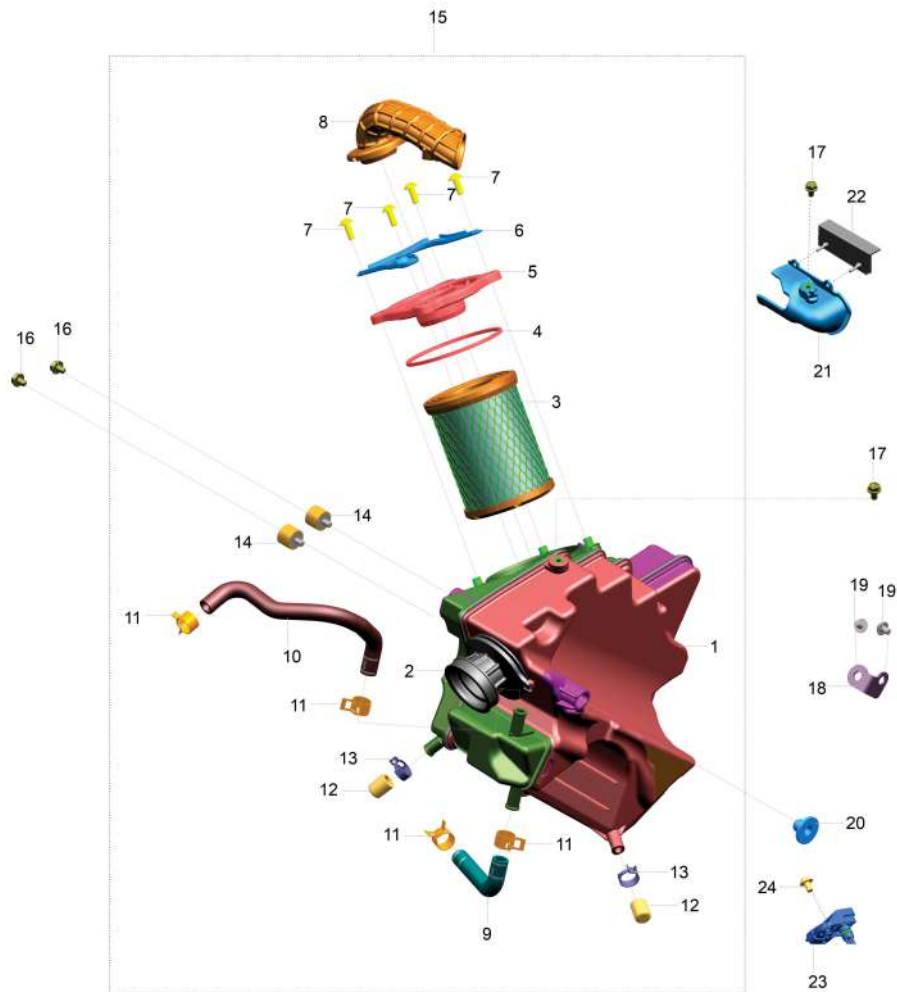

SPEED SPEED 400

25. Air Filter

Sr. No.	Part No.	Description	QTY.	Remarks
1	TA581006	Box Assembly Filter Air	1	
2	TA581002	Tube Connecting	1	
3	TA581001	Element Filter Air	1	
4	TA581013	Seal Cap Cover Top	1	
5	TA581012	Cap Cover Top	1	
6	TA581034	Bracket Cover	1	
7	KBUA0616	Truss Screw M6X1X16L	4	
8	TA581005	Duct Intake	1	
9	TA581027	Pipe Drain	1	
10	TA581026	Pipe Breather	1	
11	JL581066	Clamp Sai Pipe	4	
12	JP581018	Tube Drain	2	
13	JH171602	Clamp	2