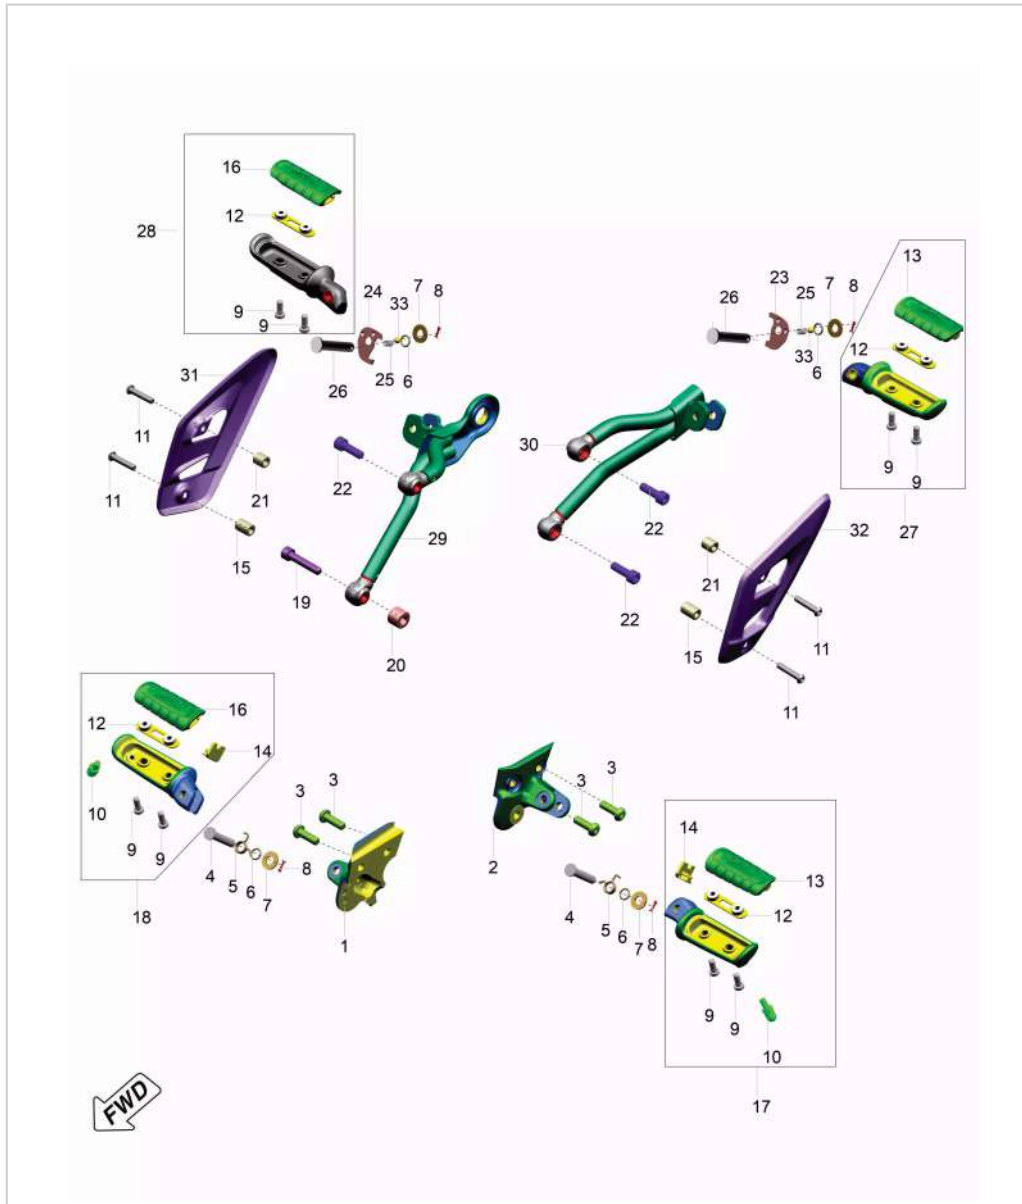

SPEED SPEED 400

40. STEP HOLDER AND FOOTREST

Sr. No.	Part No.	Description	QTY.	Remarks
15	TA111152	Collar	2	
16	TA113012	Damper Step Pillion Rh	2	
17	36TA0107	Step Assembly Rider Lh	1	
18	36TA0108	Step Assembly Rider Rh	1	
19	JU231206	Bolt Socket M8X1.25	1	
20	TA113061	Spacer	1	
21	TA111151	Collar	2	
22	LAC00035	Bolt Socket M8X1.25	3	
23	TA113021	Plate Lock Lh	1	
24	TA113033	Plate Lock Rh	1	
25	GF161143	Spring Compression	2	
26	TA113070	Pin	2	
27	36TA0110	Step Assembly Pillion Rh	1