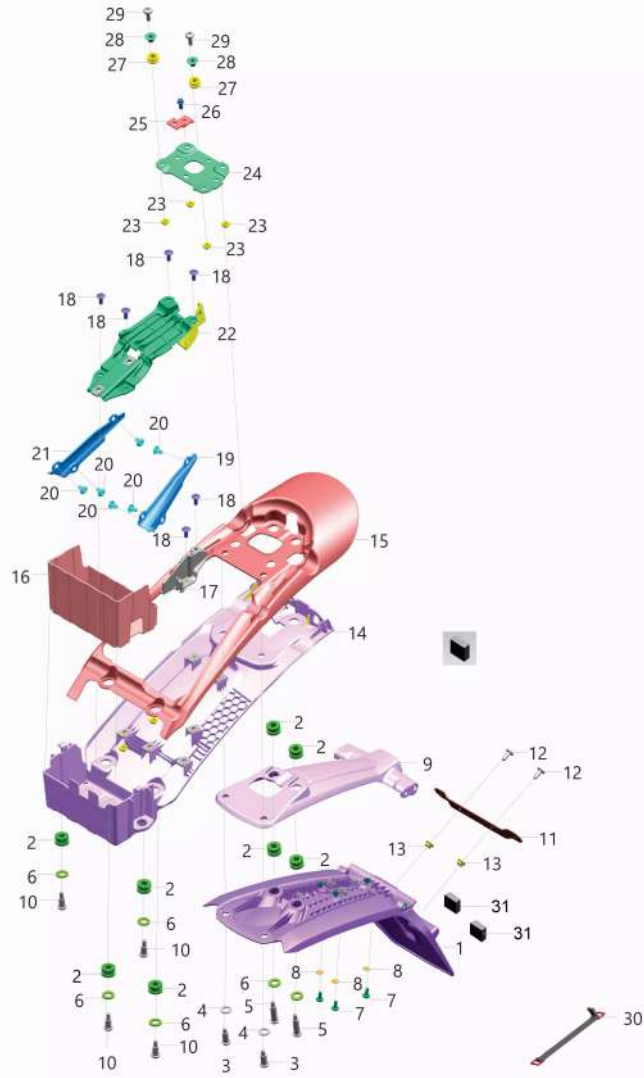

SPEED SPEED 400

32. Rear Fender

Sr. No.	Part No.	Description	QTY.	Remarks
1	TA181439	Fender Rear	1	
2	JG171022	Grommet-Tank Mounting Rear	6	
3	LBU00205	Screw Button Head Step M6X1	2	
4	KDAB1018	Washer_Plain_Small	2	
5	LBU00206	Screw Button Head Step M6X1	2	
6	39258811	Washer Plain	6	
7	LAC00215	Bolt Socket M5X0.8	3	
8	KDBB0512	Washer_Plain	3	
9	TA181406	Fender Rear Upper	1	
10	LBU00208	Screw Button Head M6X1	4	
11	JF232807	Bracket Plate Number Rear	1	
12	KANA0616	Bolt Weld M6X1	2	
13	KCGF0606	Nut Hex Flanged	2