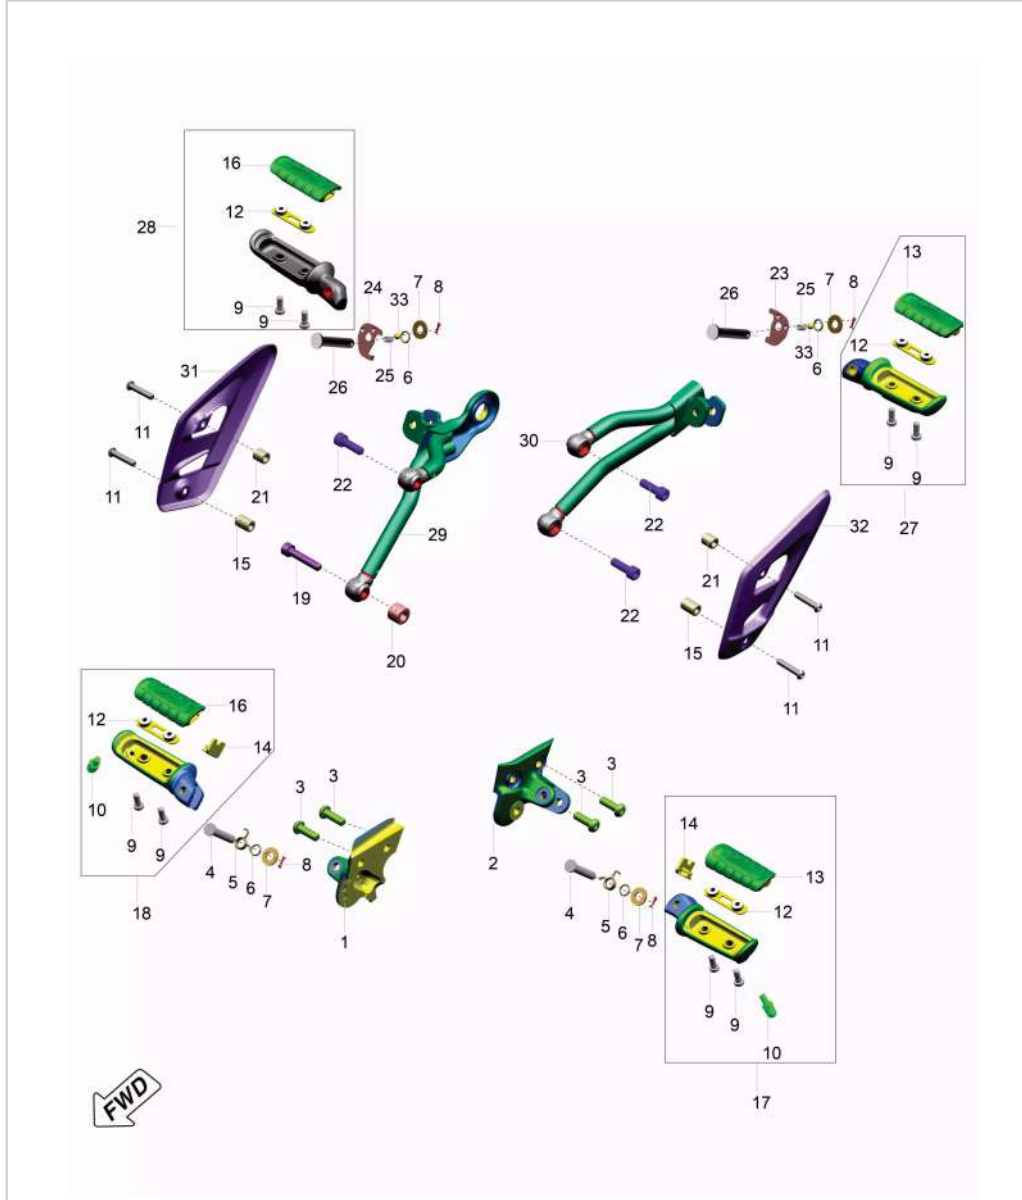

SPEED SPEED 400

40. STEP HOLDER AND FOOTREST

Sr. No.	Part No.	Description	QTY.	Remarks
1	TA113014	Holder Step Rider Rh	1	
2	TA113013	Holder Step Rider Lh	1	
3	LBU00212	Screw Button Head M8X1.25	4	
4	JP113019	Pin Footrest Pivot Black	2	
5	JP113035	Spring Torsion	2	
6	30141031	Ring O	4	
7	KDBA0818	Washer Plain	4	
8	KHAA2015	Pin Cotter	4	
9	LAC00010	Bolt Socket M6X1	8	
10	JL113035	Bolt M6X1	2	
11	LBU00218	Screw Button Head M6X1	4	
12	TA113019	Plate Step Pillion	4	
13	TA113008	Damper Step Pillion Lh	2