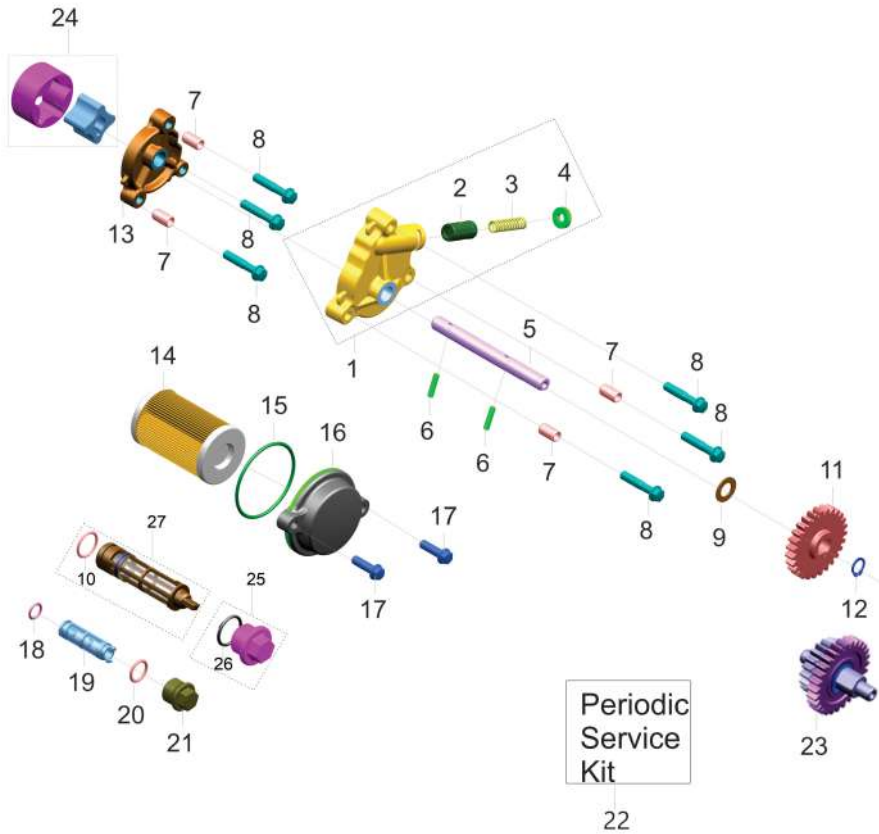

28	JY511074	Gasket Sleeve Spark Plug	1	
----	----------	--------------------------	---	--

OEMSHIP +919495961664

**15. Head Cylinder**

Sr. No.	Part No.	Description	QTY.	Remarks
29	52TA0419	Cover Assembly Head Cylinder Ta511015	1	
30	JG511021	Washer	4	
31	JG511022	Bolt Special	4	
32	TA511017	Gasket Head Cylinder	1	
33	39260607	Pin Dowel Dia 4	2	
34	TA581400	Pipe Intake	1	
35	JY581404	O Ring Intake Pipe	1	
36	LBC00003	Screw Csk Cross M6X1	3	
37	JY581405	Clamp	1	
38	JG511046	Bolt Stud M8X1.25	2	

OEMSHIP +919495961664

Sr. No.	Part No.	Description	QTY.	Remarks

OEMSHIP +919495961664

**16. Lubricating System**

Sr. No.	Part No.	Description	QTY.	Remarks
1	TA571006	Pump Oil	1	
2	JG571028	Piston Prv (Non Serviceable)	1	
3	JG571029	Spring Prv_Assy (Non Serviceable)	1	
4	LDB00012	Washer Plain	1	
5	TA571001	Shaft Pump Oil	1	
6	LHD00001	Pin Parallel	2	
7	39099906	Pin Dowel	4	
8	LAE00018	Bolt Flanged M6X1	6	
9	LDA00017	Washer Plain	1	
10	LJA00004	Strainer O Ring	1	
11	TA571007	Gear Pump Oil Driven	1	
12	KEAB1010	Circlip External	1	
13	TA571013	Cover Pump Evacuation	1	

14	JG571014	Oil Filter	1	
----	----------	------------	---	--

OEMSHIP +919495961664

**16. Lubricating System**

Sr. No.	Part No.	Description	QTY.	Remarks
15	LJA00035	Ring O	1	
16	56TA1XH4	Cap Filter Oil Ta571005 Rvn Blk Jn350N	1	
17	KAEW0620	Bolt Flanged M6X1	4	
18	LJA00002	Ring O	2	
19	JY571008	Strainer Evacuation	1	
20	LJA00006	Ring O - Id 12.5Xsect. Dia. 2	1	
21	JY571009	Cap Strainer Evacuation	1	
22	36TA0065	Triumph Periodic Service Kit	1	
23	TA571016	Gear Assembly Pump Oil	1	
24	52JP1811	Kt26 Evacuation Inner/Outer Assembly	1	
25	JA541048	Strainer Cap With O-Ring	1	
26	59210023	O-Ring	1	
27	JY571030	Mesh Strainer Assly	1	