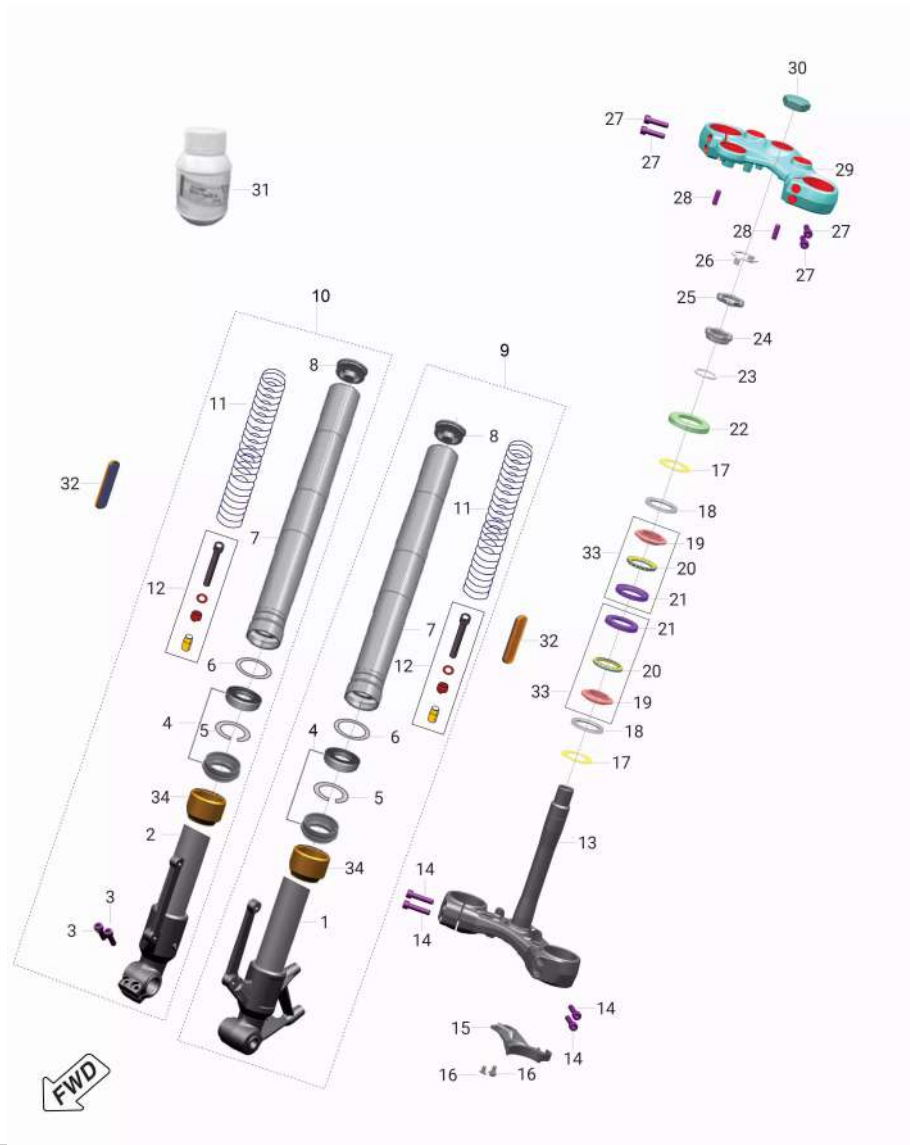

SPEED SPEED 400

20. Front Fork, Triple Clamp

Sr. No.	Part No.	Description	QTY.	Remarks
1	YTA02007	Axle Clamp & Fork Pipe Assly Lh	1	
2	YTA02008	Axle Clamp & Fork Pipe Assly Rh	1	
3	LAC00230	Bolt Socket M8X1.25	2	
4	YJU34002	Oil Seal Kit	2	
5	JU121009	Circlip	2	
6	LDB00036	Washer	2	
7	YTA02003	Outer Tube Assly	2	
8	JG121012	Fork Bolt (Screw Cap)	2	
9	TA121034	Leg Assembly Lh	1	
10	TA121035	Leg Assembly Rh	1	
11	YTA02013	Main Spring	1	
12	YTA02009	Piston Rod Assembly	2	
13	TA121017	Bracket Assembly Under	1