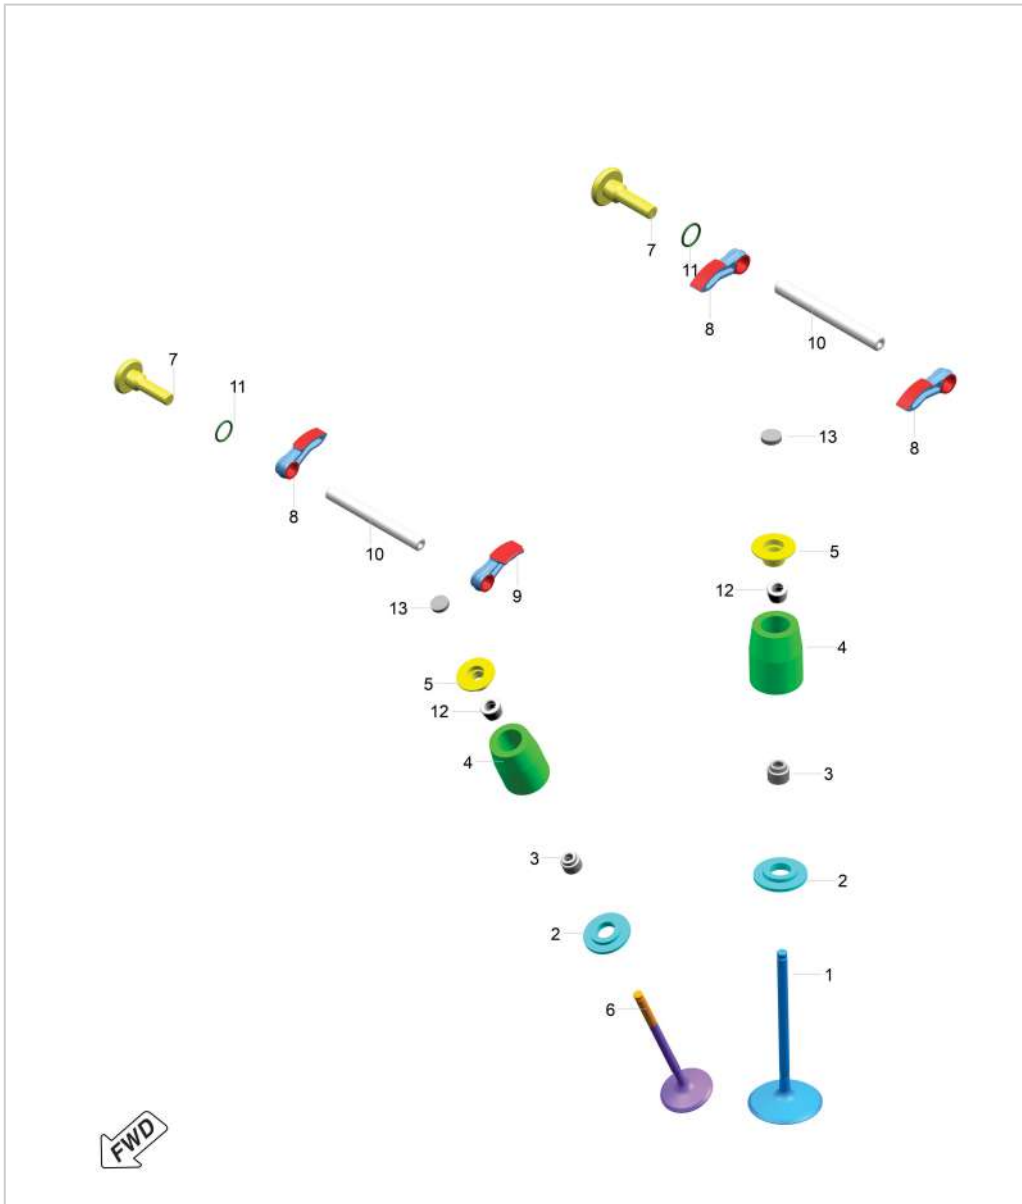

13. Valve Drive

Sr. No.	Part No.	Description	QTY.	Remarks
13	36JY0048	Kit Shim 2.76 Mm	1	
13	36JY0049	Kit Shim 2.80 Mm	1	
13	36JY0050	Kit Shim 2.84 Mm	1	
13	36JY0051	Kit Shim 2.88 Mm	1	
13	36JY0052	Kit Shim 2.92 Mm	1	
13	36JY0053	Kit Shim 2.96 Mm	1	
13	36JY0054	Kit Shim 3 Mm	1	
13	36JY0055	Kit Shim 3.04 Mm	1	
13	36JY0056	Kit Shim 2.30 Mm Jy511231Ap	1	
13	36JY0057	Kit Shim 2.34 Mm Jy511231Ar	1	
13	36JY0058	Kit Shim 2.38 Mm Jy511231At	1	
13	36JY0059	Kit Shim 2.42 Mm Jy511231Av	1	
13	36JY0060	Kit Shim 2.46 Mm Jy511231Ax	1