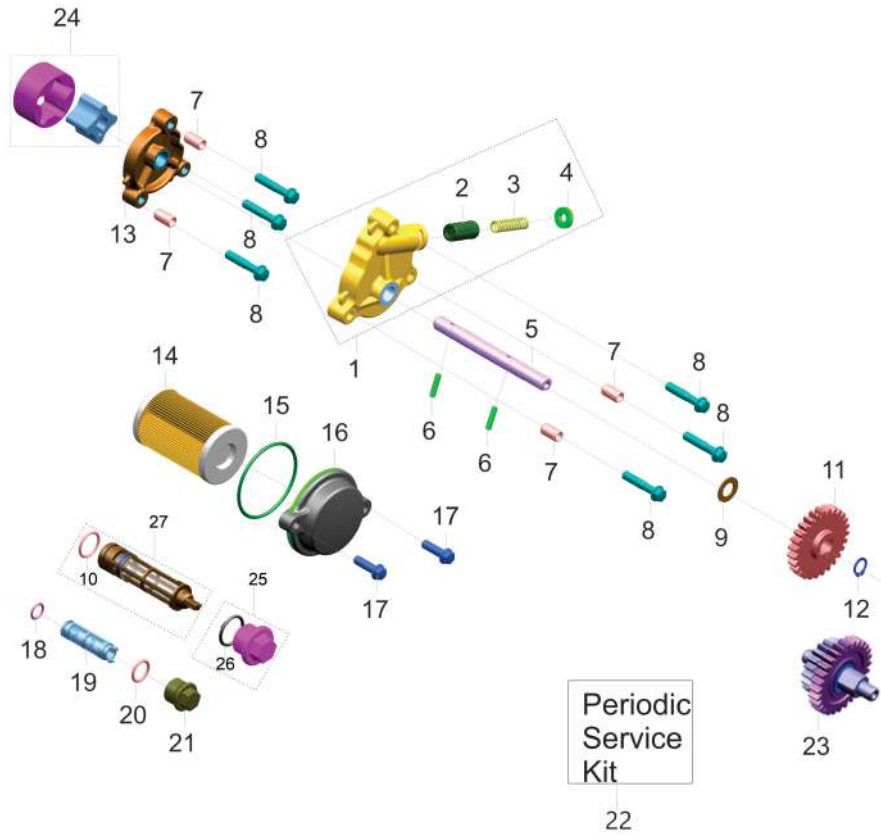

Sr. No.	Part No.	Description	QTY.	Remarks