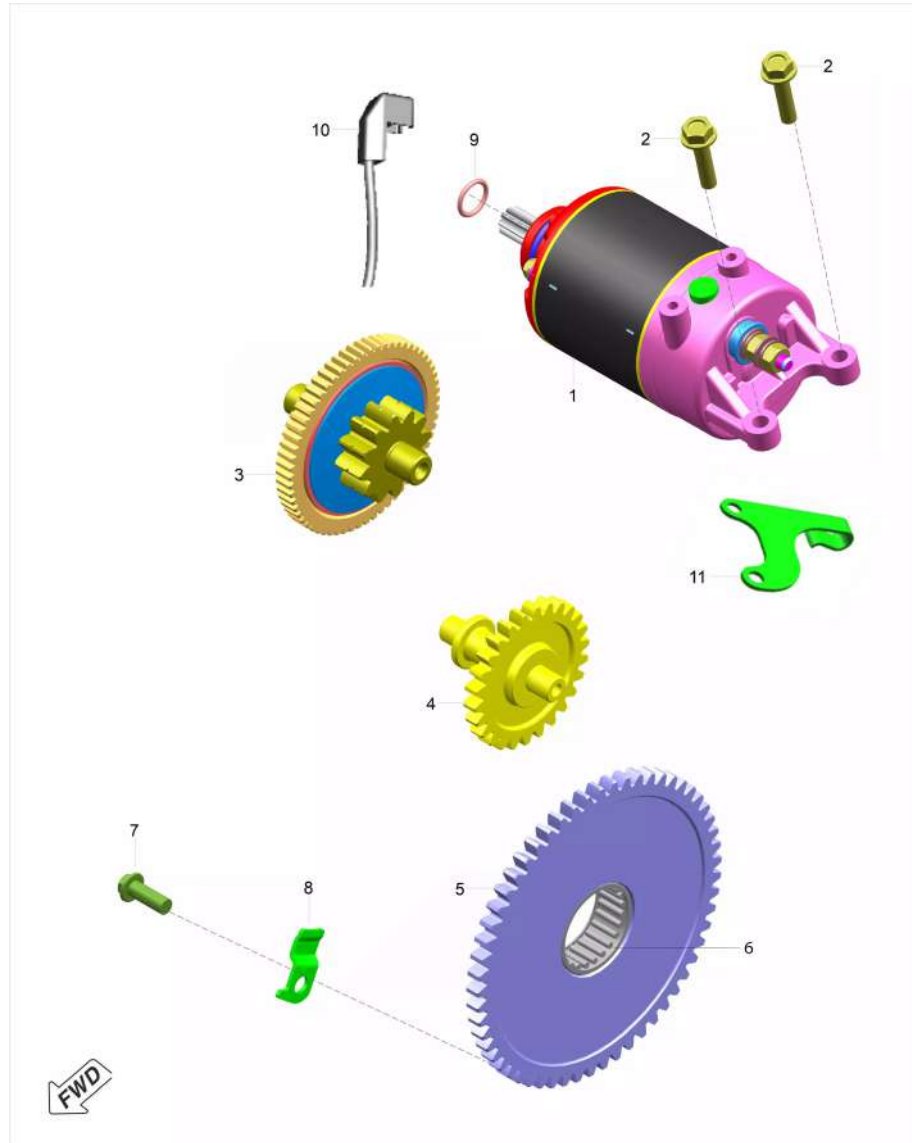

SPEED SPEED 400

18. Electric Starter

Sr. No.	Part No.	Description	QTY.	Remarks
1	TA351601	Motor Starter	1	
2	KADT0625	Bolt Flanged M6X1	2	
3	TA551222	Gear Assembly Starter Counter I	1	
4	TA551224	Gear Starter Counter Ii	1	
5	TA621401	Gear Clutch Starter	1	
6	EC153018	Bearing Roller	1	
7	LAE00042	Bolt Flanged-M6X1	1	
8	TA541034	Retainer Gear Clutch Starter	1	
9	YTA02024	O'Ring	1	
10	TA402202	Cable Realy	1	
11	TA541209	Bracket Clutch Cable	1