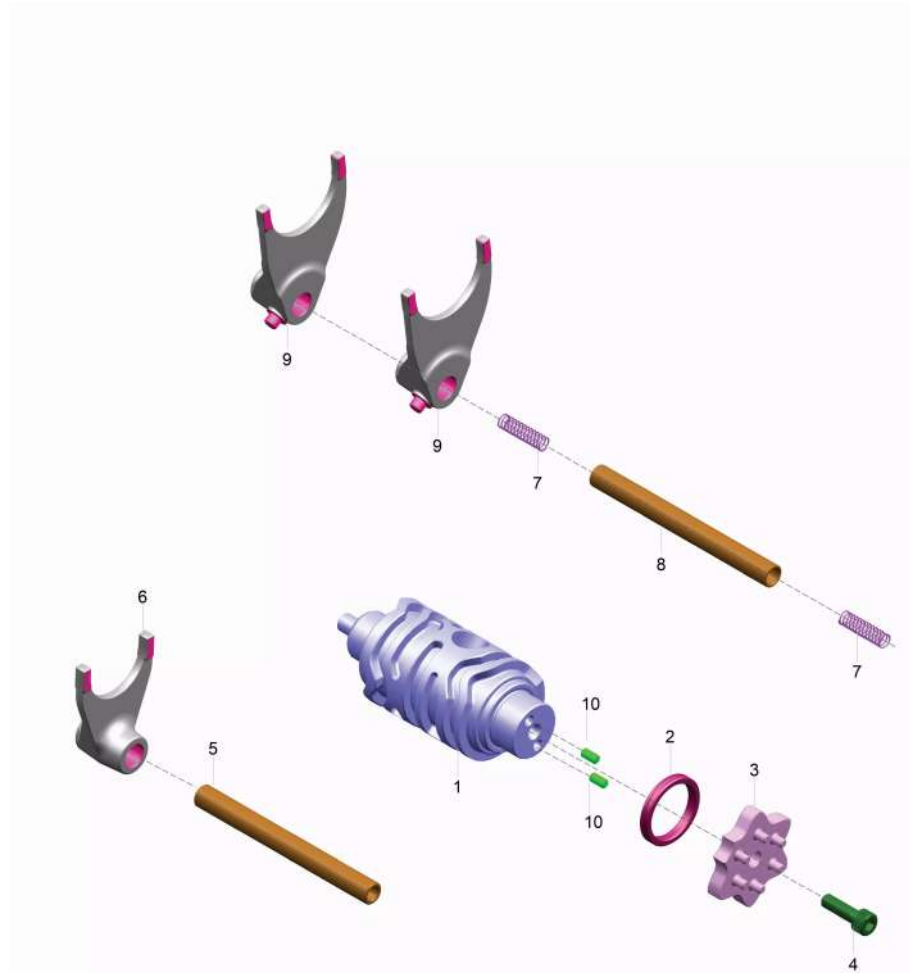

SPEED SPEED 400

10. Shifting Mechanism Drum Gear Shift

Sr. No.	Part No.	Description	QTY.	Remarks
1	TA561000	Drum Gear Shift	1	
2	JG561010	Spacer-Guide Gear Shift	1	
3	PD561012	Guide Gear Shift	1	
4	DH101389	Bolt Socket-M6X1X1 20Xcl 12.9	1	
5	JY561004	Shaft Input Gear Shift Fork	1	
6	TA561001	Fork Gear Shift Input	1	
7	JY541039	Spring	2	
8	JF561001	Shaft Output Fork Shift	1	
9	TA561002	Fork Gear Shift Output	2	
10	39260607	Pin Dowel Dia 4	2