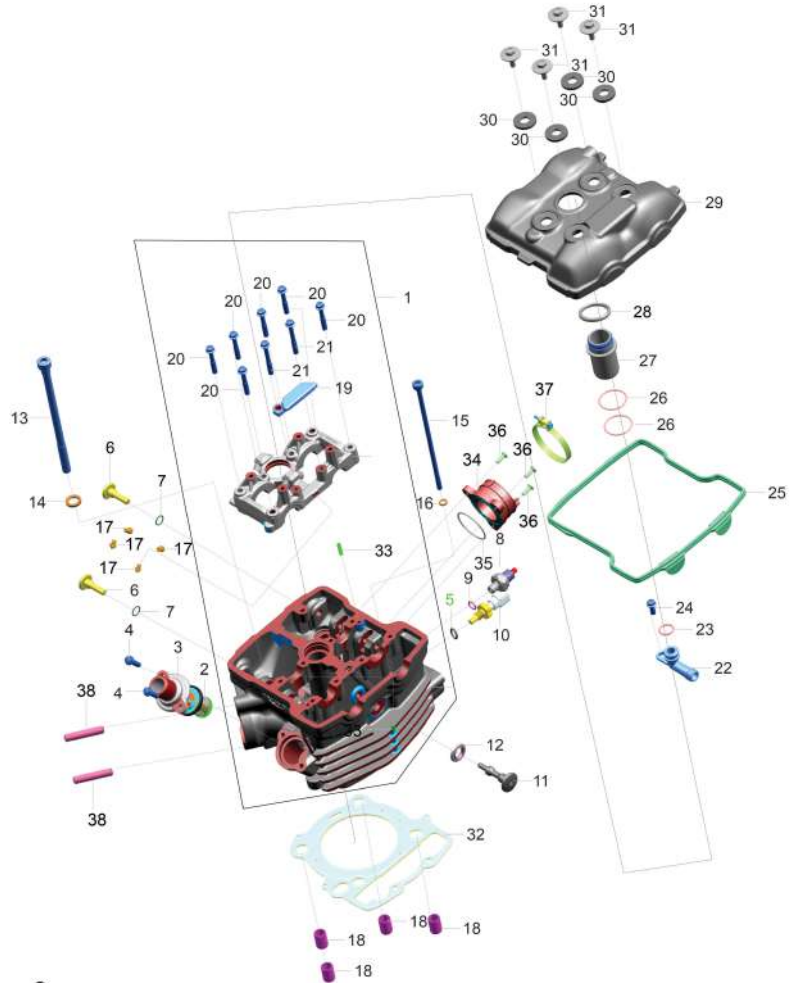

14	LDA00014	Washer Plain	4	
----	----------	--------------	---	--

OEMSHIP +919495961664

**15. Head Cylinder**

Sr. No.	Part No.	Description	QTY.	Remarks
15	LAC00138	Bolt Socket Step M6X1	2	
16	LDB00118	Washer Plain	2	
17	JG541021	Nozzle Jet Oil	4	
18	39218106	Pin Dowel Dia 14	4	
19	TA511023	Guide Chain Top	1	
20	KAED0635	Bolt Flanged M6X1	6	
21	KAEG0645	Bolt Flanged M6X1	2	
22	TA511051	Breather Outlet	1	
23	KJAB1424	O Ring	1	
24	KAED0614	Bolt Flanged M6X1	1	
25	TA511018	Gasket Cover Head Cylinder	1	
26	LJA00001	Ring O	2	
27	JY511068	Sleeve Spark Plug	1	

28	JY511074	Gasket Sleeve Spark Plug	1	
----	----------	--------------------------	---	--

OEMSHIP +919495961664

**15. Head Cylinder**

Sr. No.	Part No.	Description	QTY.	Remarks
29	52TA0419	Cover Assembly Head Cylinder Ta511015	1	
30	JG511021	Washer	4	
31	JG511022	Bolt Special	4	
32	TA511017	Gasket Head Cylinder	1	
33	39260607	Pin Dowel Dia 4	2	
34	TA581400	Pipe Intake	1	
35	JY581404	O Ring Intake Pipe	1	
36	LBC00003	Screw Csk Cross M6X1	3	
37	JY581405	Clamp	1	
38	JG511046	Bolt Stud M8X1.25	2	