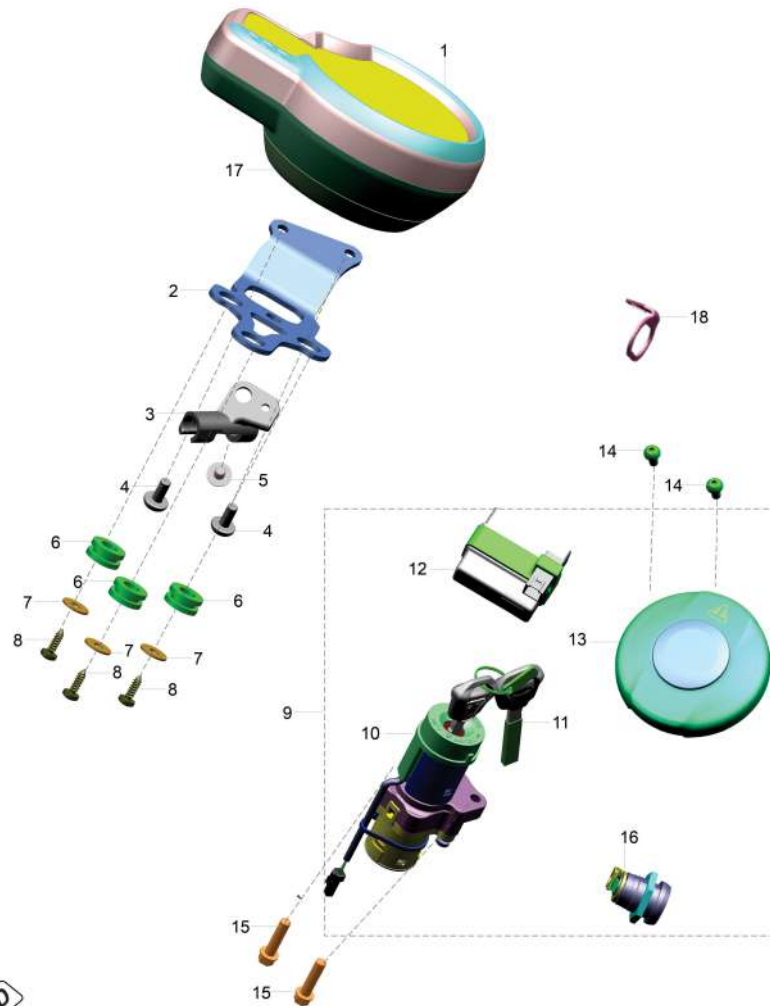

SPEED SPEED 400

41. Instrument Cluster

Sr. No.	Part No.	Description	QTY.	Remarks
15	DH101386	Bolt Flange-M6X1X125Xbrtxprecoat	2	
16	TA232635	Seat Lock	1	
17	YTA04014	Cover Speedometer	1	
18	TA232602	Bracket Lock Seat	2