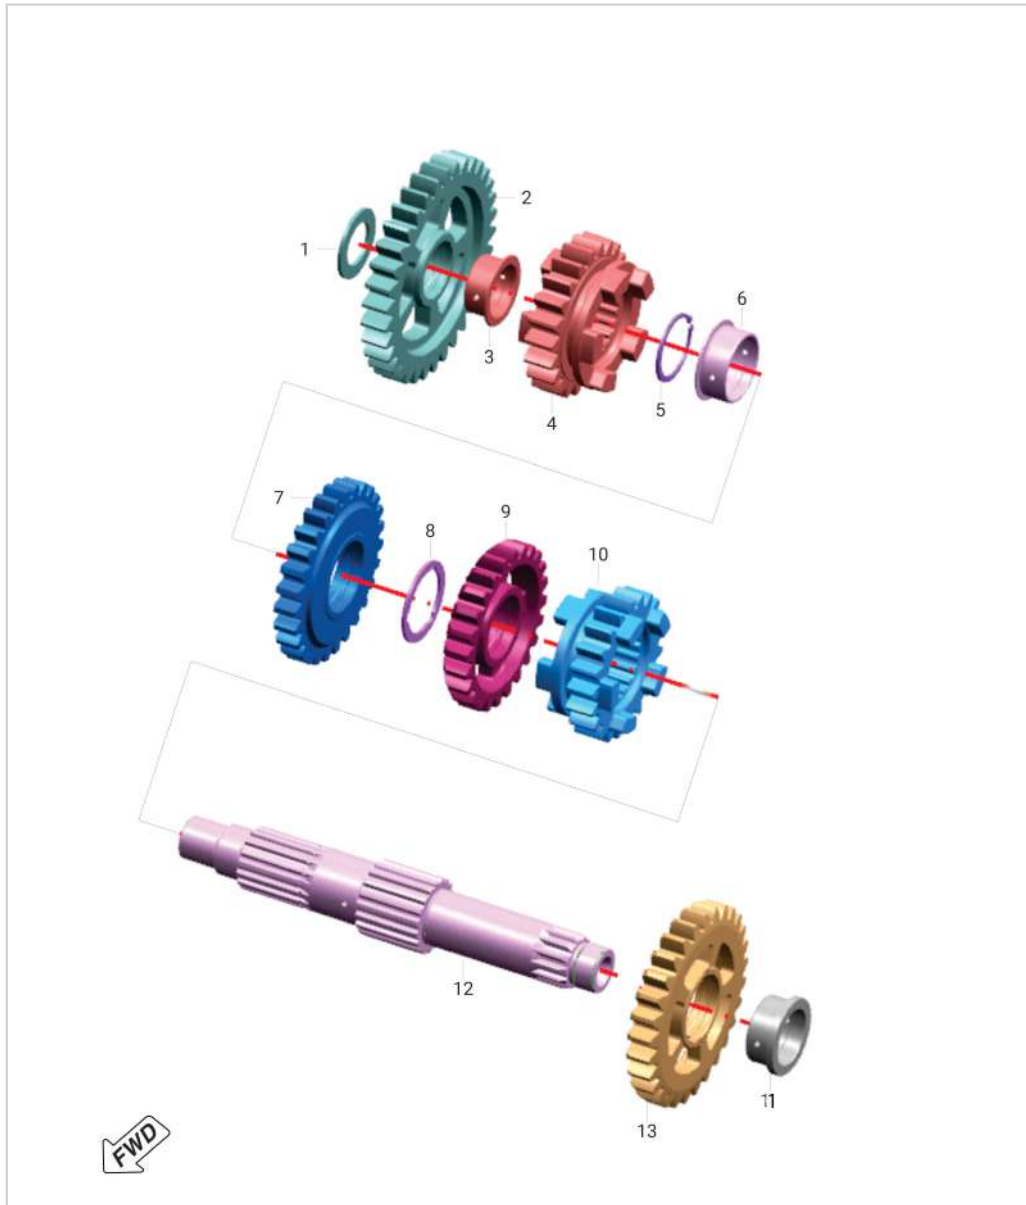

SPEED SPEED 400

9. Transmission Ii - Counter Shaft (Output Shaft)

Sr. No.	Part No.	Description	QTY.	Remarks
1	LDB00085	Washer Plain	1	
2	TA551211	Gear First Driven	1	
3	JY551205	Bush	1	
4	JP551208	Gear Fifth Driven	1	
5	JY551218	Circlip External	1	
6	JP551007	Bush Third Driven	1	
7	JP551206	Gear Third Driven	1	
8	TA551018	Washer Plain	1	
9	JP551207	Gear Fourth Driven	1	
10	TA551207	Gear Sixth Driven	1	
11	TA551010	Bush	1	
12	TA551003	Shaft Output	1	
13	TA551206	Gear Second Driven	1