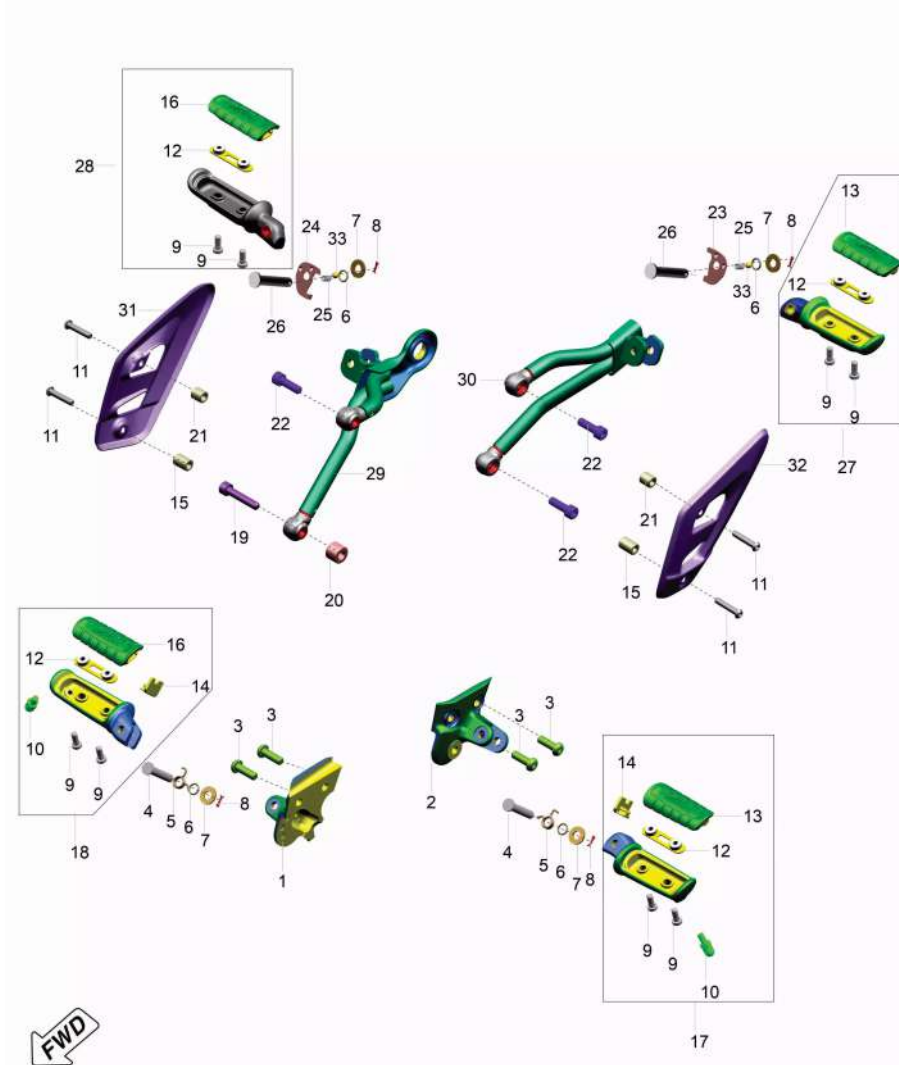

SPEED SPEED 400

40. STEP HOLDER AND FOOTREST

Sr. No.	Part No.	Description	QTY.	Remarks
29	TA113010	Holder Step Pillion Rh	1	
30	TA113006	Holder Step Pillion Lh	1	
31	TA113031	Guard Heel Rh	1	
32	TA113030	Guard Heel Lh	1	
33	LMA00001	Ball Steel	2