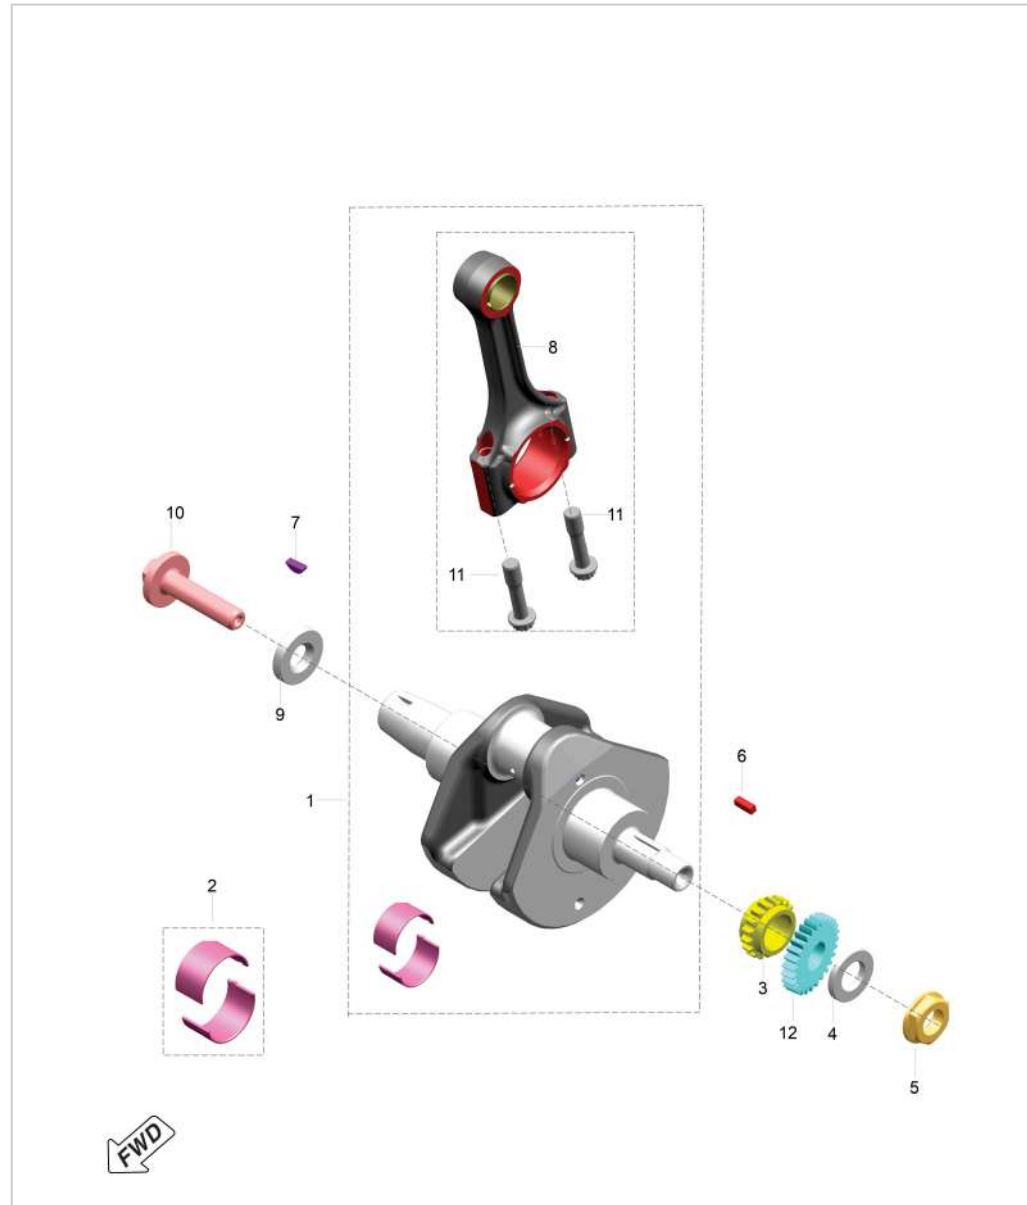

6. Crankshaft

Sr. No.	Part No.	Description	QTY.	Remarks
1	TA531013	Crankshaft	1	
2	YTA02077	Bush Metallic Blue	1	
2	YTA02078	Bush Metallic Green	1	
2	YTA02076	Bush Metallic No Color	1	
3	JY531026	Sprocket Crankshaft	1	
4	LDA00072	Washer Plain	1	
5	LCG00002	Nut Hex Flanged M16X1.5	1	
6	LFB00001	Key Sunk-Wd4Xht4X112Xphosphatise	1	
7	KFAB4050	Key Woodruff	1	
8	TA531004	Conrod	1	
9	LDB00105	Washer Plain	1	
10	LAD00254	Bolt Banjo M12X1.5	1	
11	LAD00251	Bolt Hexalobular Flanged M9X1	2