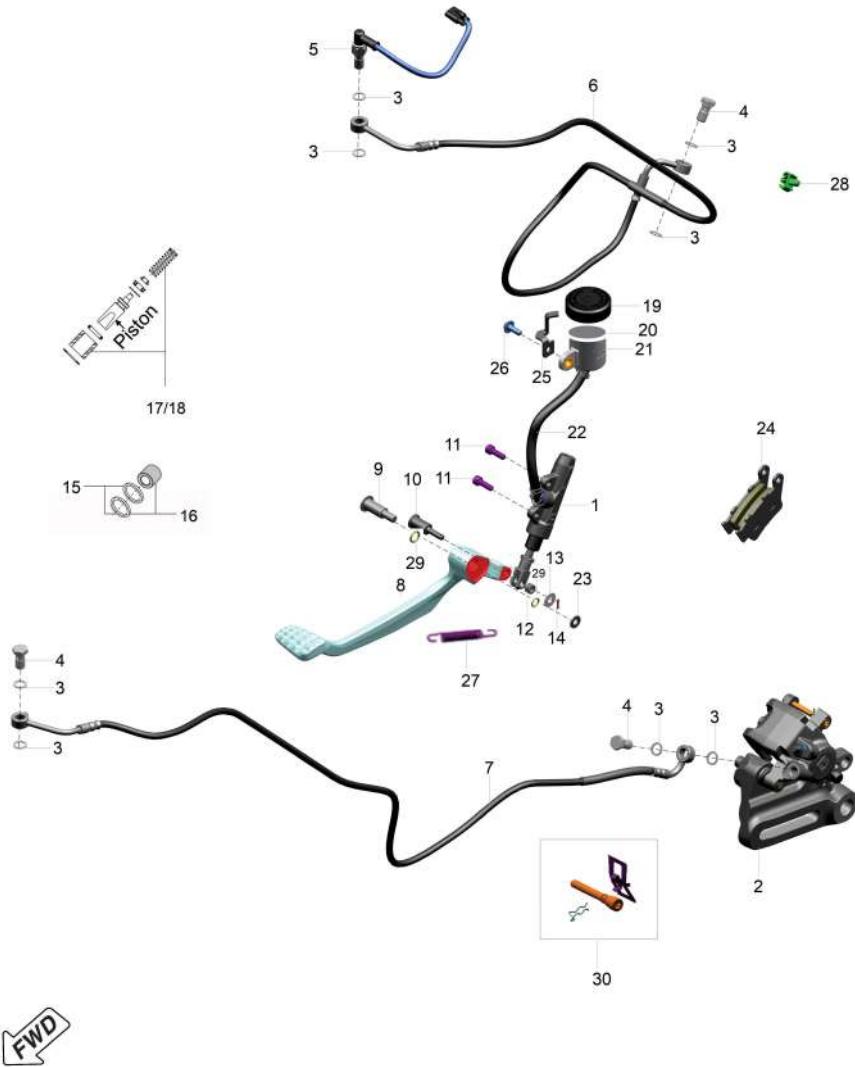

36. Brake System - Rear

Sr. No.	Part No.	Description	QTY.	Remarks
1	TA131804	CYLINDER ASSEMBLY MASTER REAR	1	
2	TA131805	CALIPER ASSEMBLY REAR	1	
3	DE191010	Copper Washer-Kbx	8	
4	DK151069	Bolt -M10X1Xl 19Xcl 8.8Xbright	3	
5	TA131814	Sensor Pressure	1	
6	36TA0076	Br Hose Kit Cyl Mast Rr-Unit Abs	1	
7	36TA0144	Br Hose Kit Unit Abs-Caliper Rr	1	
8	TA161002	Pedal Brake	1	
9	LAC00104	SCREW SOCKET STEP M8X1.25	1	
10	LHE00021	Pin Clevis Dia 6	1	
11	LAC00115	Bolt Socket-M6X1Xl18Xblkxprecoat	2	
12	JP131879	Grommet	1	
13	39178924	Washer Nylon	1