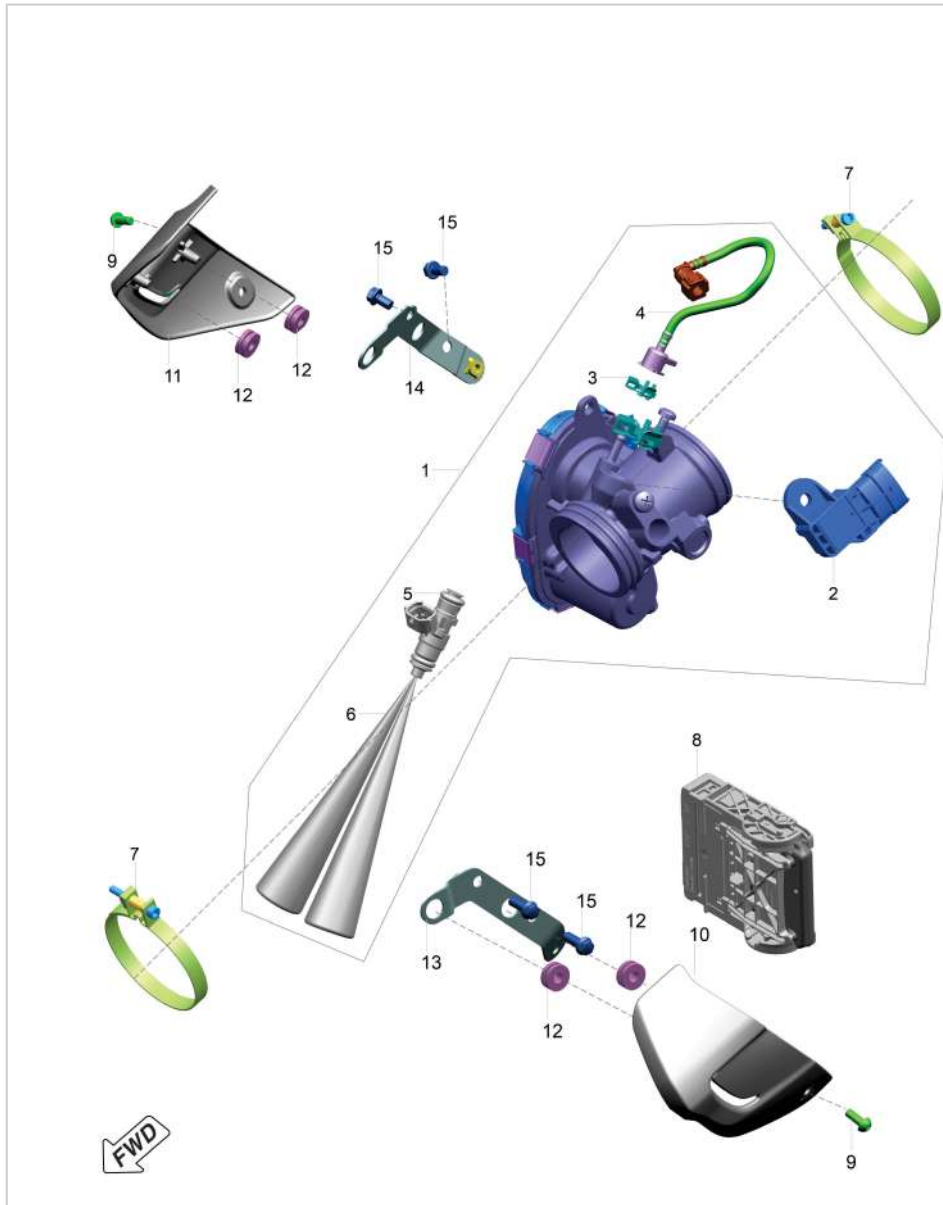

SPEED SPEED 400

19. Body Throttle

Sr. No.	Part No.	Description	QTY.	Remarks
1	TA611202	Body Throttle Assembly	1	
2	JP351801	Sensor Pressure	1	
3	JG611006	Injector Clip	1	
4	TA611201	CAP INJECTOR-CONNECTOR QUICK	1	
5	JL611000	Ring O	1	
6	JY611000	Fuel Injector	1	
7	JY581405	Clamp	2	
8	TA351404	Ecu Ems	1	
9	LBU00231	Screw Button Head M5X0.8	2	
10	TA181229	Cover Body Throttle Lh	1	
11	TA181230	Cover Body Throttle Rh	1	
12	DH201056	Grommet	4	
13	TA181231	Bracket Cover Body Throttle Lh	1