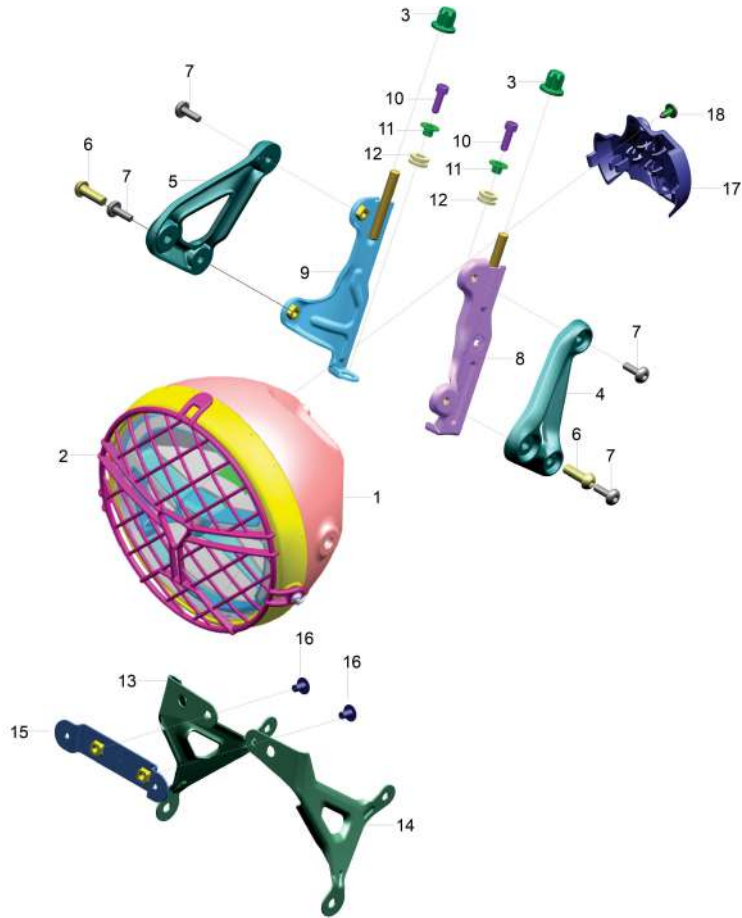

14	DK151069	Bolt -M10X1Xl 19Xcl 8.8Xbright	7	
----	----------	--------------------------------	---	--

OEMSHIP +919495961664

Sr. No.	Part No.	Description	QTY.	Remarks
15	KADA0622	Bolt Flanged M6X1	2	
16	JG113858	Clamp For Brake Hose	1	
17	KAED0610	Bolt Flanged M6X1	1	

OEMSHIP +919495961664

**38. Head Light**

Sr. No.	Part No.	Description	QTY.	Remarks
1	TA401015	Lamp Head	1	
2	YTA02016	Rim	1	
3	TA121024	Damper	2	
4	TA121021	Holder Lamp Head Lh	1	
5	TA121022	Holder Lamp Head Rh	1	
6	LBU00181	Screw Button Head M8X1.25	2	
7	LBU00190	Screw Button Head M8X1	4	
8	TA121026	Bracket Assy Holder Lamp Head Lh	1	
9	TA121025	Bracket Assy Holder Lamp Head Rh	1	
10	KACC0618	Bolt Socket M6X1	2	
11	JW171015	Collar	2	
12	TA181290	Grommet	2	
13	TA232801	Bracket Plate Number Fr Rh	1	

14	TA232800	Bracket Plate Number Fr Lh	1	
----	----------	----------------------------	---	--

OEMSHIP +919495961664

**38. Head Light**

Sr. No.	Part No.	Description	QTY.	Remarks
15	TA232809	Bracket Plate Number Front	1	
16	KBUA0610	Screw Truss M6X1	2	
17	TA401013	Holder Coupler Lamp Head	1	
18	BF185019	Clip Plastic Rivet	1	