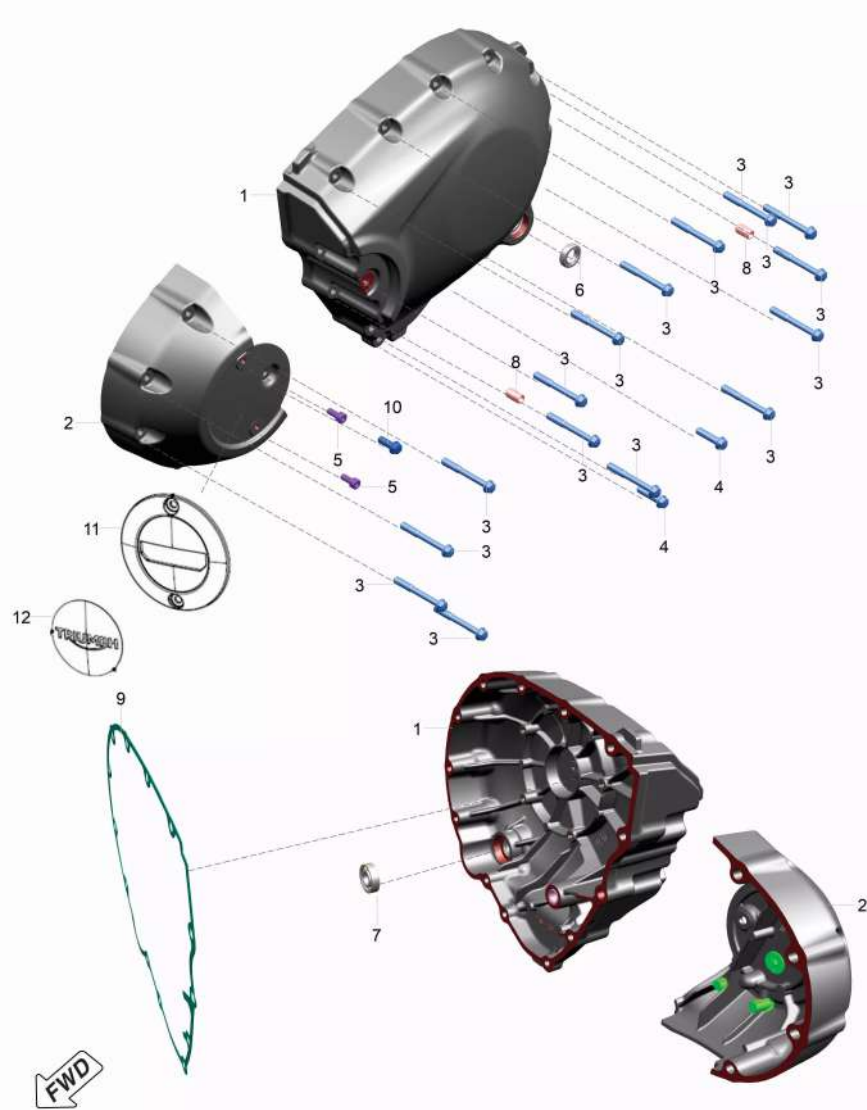

3. Clutch Cover

Sr. No.	Part No.	Description	QTY.	Remarks
1	52TA0415	Cover Assembly Clutch Ta541202	1	
2	56TAZ8H4	Cover Lh Front Ta541218 Rvn Blk Jn350N	1	
3	LAE00093	Bolt Flanged M6X1	17	
4	LAE00090	Bolt Flanged M6X1	2	
5	LAC00237	Bolt Socket M5X0.8	2	
6	39104119	Seal Oil	1	
7	KPAA6001	Bearing Ball Ordinary Clearance	1	
8	39099906	Pin Dowel	10	
9	TA541204	Gasket Cover Clutch	1	
10	KAEW0616	Bolt Flanged M6X1	1	
11	TA233004	Ring Decal	1	
12	TA233005	Decal Triumph	1