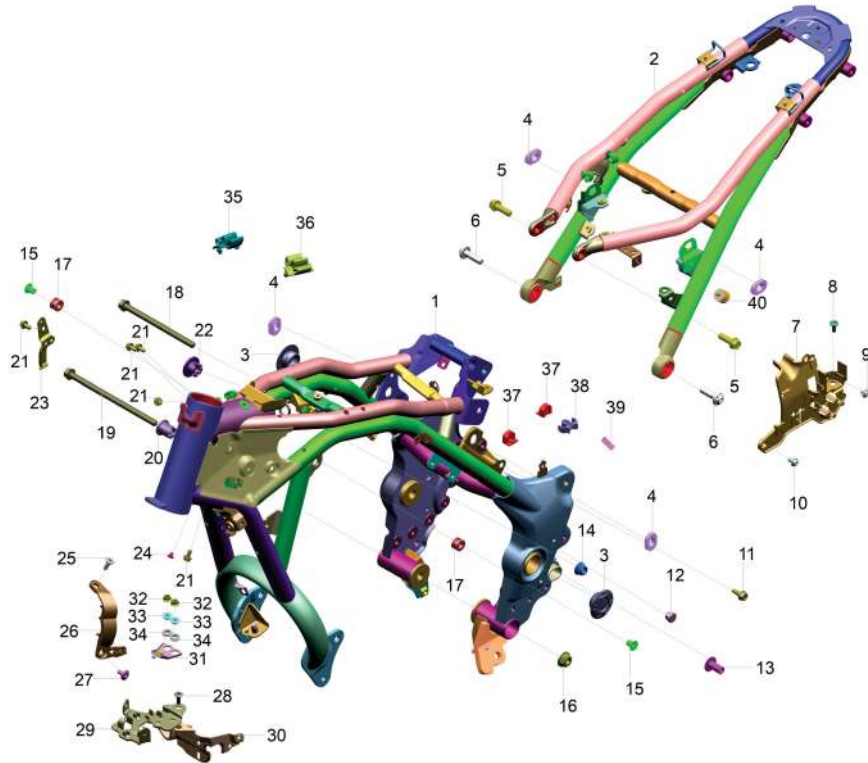

22. Frame Assembly

Sr. No.	Part No.	Description	QTY.	Remarks
1	36TA0071	Frame Assly Front Blk	1	
2	52TA0400	Triumph Rr Frame Ta111084 Blck Silver Pc	1	
3	TA122029	Plug	2	
4	JZ171124	Grommet	4	
5	LAD00308	Bolt Flanged M10X1.25	2	
6	LBU00137	Screw Torx M10X1.25	2	
7	TA113806	Holder Relay	1	
8	LBU00149	Screw Socket Step M6X1	1	
9	LAC00037	Screw Butn Hd-M6X1X18Xblxprecoat	1	
10	LBU00131	Screw Button Head M6X1	1	
11	LAD00307	Bolt Flanged M8X1.25	1	
12	JY113847	Cap Frame End	1	
13	TA181240	Collar	1