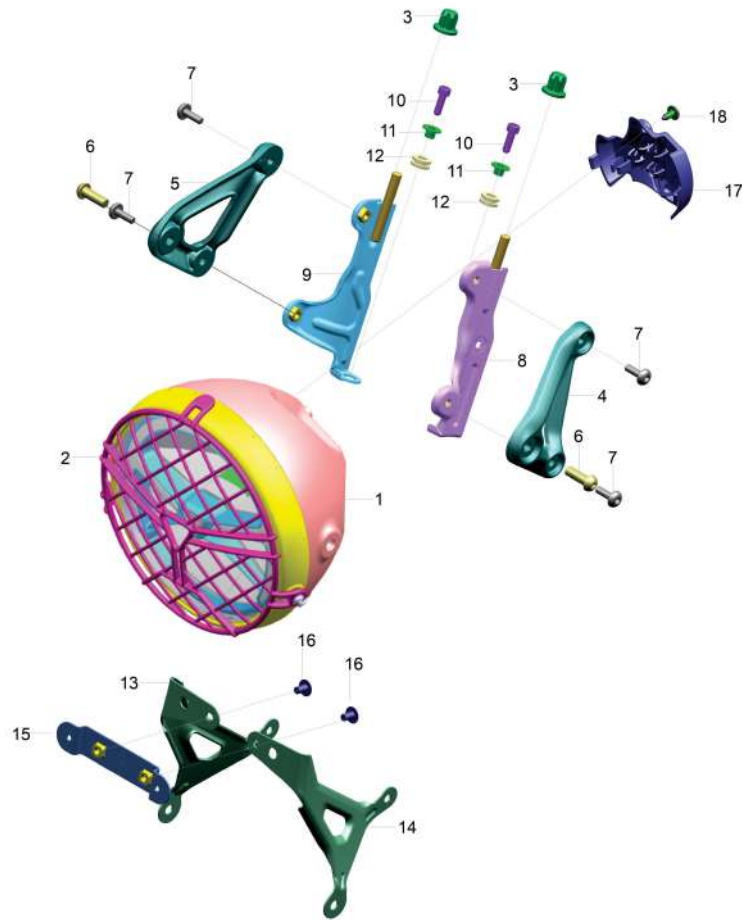

OEMSHIP +919495961664

**38. Head Light**

Sr. No.	Part No.	Description	QTY.	Remarks
1	TA401015	Lamp Head	1	
2	YTA02016	Rim	1	
3	TA121024	Damper	2	
4	TA121021	Holder Lamp Head Lh	1	
5	TA121022	Holder Lamp Head Rh	1	
6	LBU00181	Screw Button Head M8X1.25	2	
7	LBU00190	Screw Button Head M8X1	4	
8	TA121026	Bracket Assy Holder Lamp Head Lh	1	
9	TA121025	Bracket Assy Holder Lamp Head Rh	1	
10	KACC0618	Bolt Socket M6X1	2	
11	JW171015	Collar	2	
12	TA181290	Grommet	2	
13	TA232801	Bracket Plate Number Fr Rh	1	

14	TA232800	Bracket Plate Number Fr Lh	1	
----	----------	----------------------------	---	--

OEMSHIP +919495961664

**38. Head Light**

Sr. No.	Part No.	Description	QTY.	Remarks
15	TA232809	Bracket Plate Number Front	1	
16	KBUA0610	Screw Truss M6X1	2	
17	TA401013	Holder Coupler Lamp Head	1	
18	BF185019	Clip Plastic Rivet	1	