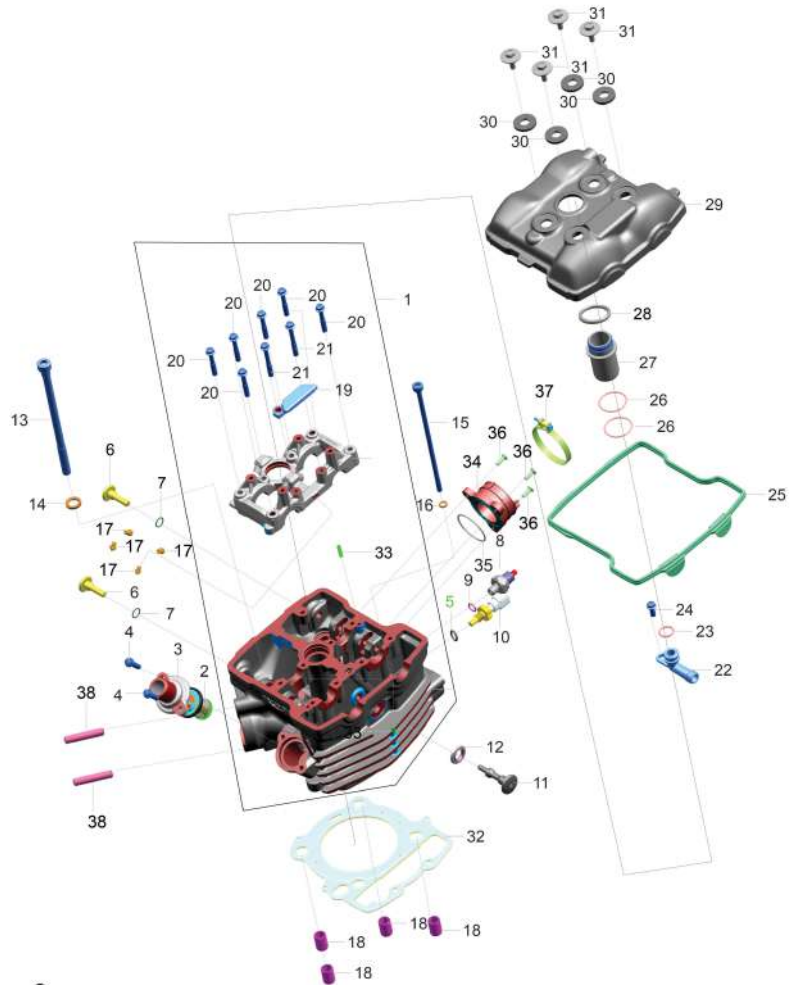

15. Head Cylinder

Sr. No.	Part No.	Description	QTY.	Remarks
1	TA511009	Head Cylinder With Holder Cam	1	
2	JL601237	Thermostat	1	
3	JL511029	Cover Thermostat	1	
4	KAEW0620	Bolt Flanged M6X1	2	
5	39269920	Ring O	1	
6	LAC00169	Plug	2	
7	39102121	Ring - O	2	
8	AA201501	Switch Pressure Oil	1	
9	DK101340	'O' Ring (Oil Cooler Pipe)	1	
10	JG351400	Sensor Temperature	1	
11	LBU00199	Screw Socket Step M6X1	1	
12	JP511073	Washer Seal	1	
13	LAC00170	Bolt Socket Step M10X1.25	4