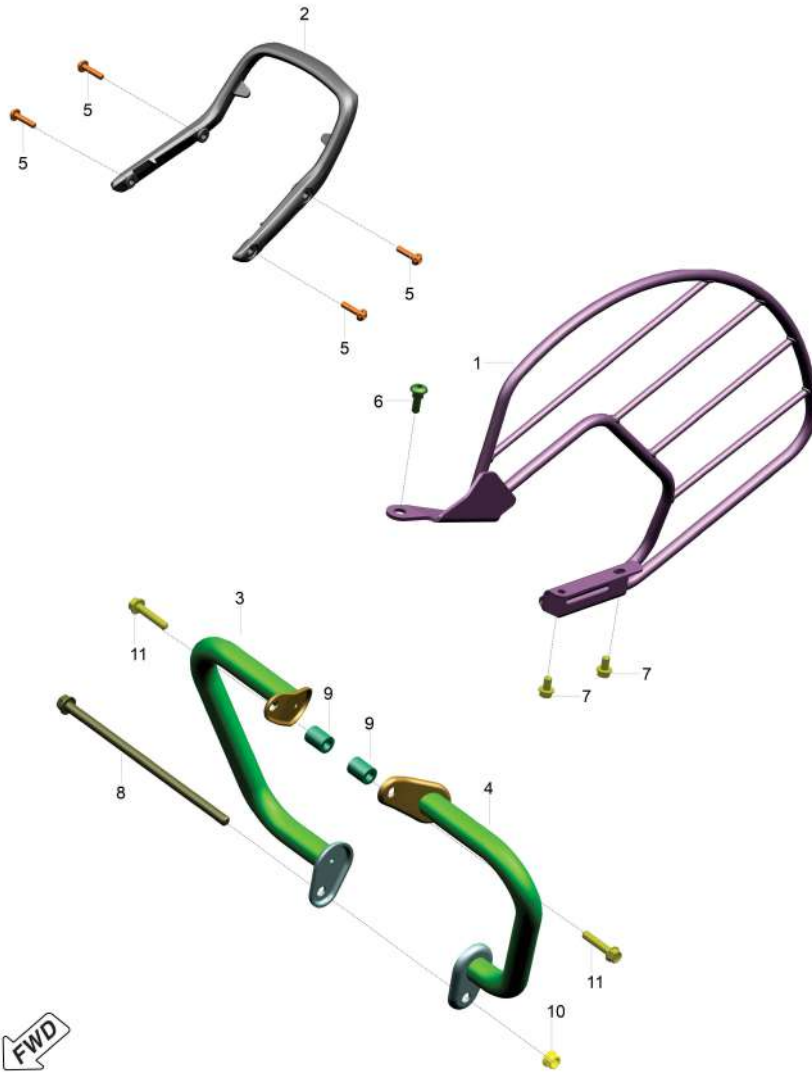

SPEED SPEED 400

45. SAREE GUARD/LEG GUARD/GRAB HANDLE

Sr. No.	Part No.	Description	QTY.	Remarks
1	TA231200	GUARD SAREE	1	
2	56TAV24X	Grab Handle Ta231403 Satin Blk Pwd Coat	1	
3	TA231202	Guard Leg Rh	1	
4	TA231201	Guard Leg Lh	1	
5	LBU00193	Screw Torx M8X1.25	4	
6	LBU00143	Screw Button Head Step M8X1.25	1	
7	DH101635	Bolt Flanged M8X1.25	2	
8	LAD00294	Bolt Flanged M10X1.25	1	
9	TA113838	Spacer	2	
10	LCG00003	Nut Flanged M10 X 1.25	1	
11	KADD0840	BOLT FLANGED M8X1.25	2