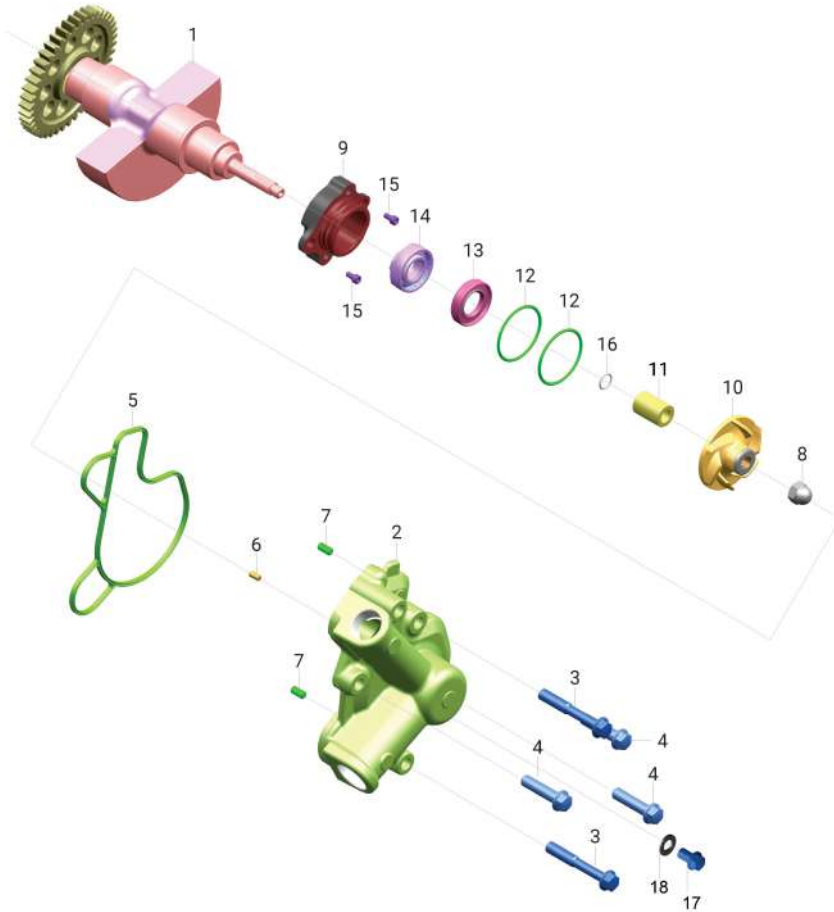

28	TA501036	Engine Assembly (Non Serviceable)	1	N.I
----	----------	-----------------------------------	---	-----

OEMSHIP +919495961664

**SPEED SPEED 400**

**2. Crankcase LH**

Sr. No.	Part No.	Description	QTY.	Remarks
29	TA571014	Rail Oil Trasmission	1	
30	LJA00002	Ring O	2	

OEMSHIP +919495961664

**3. Clutch Cover**

Sr. No.	Part No.	Description	QTY.	Remarks
1	52TA0415	Cover Assembly Clutch Ta541202	1	
2	56TAZ8H4	Cover Lh Front Ta541218 Rvn Blk Jn350N	1	
3	LAE00093	Bolt Flanged M6X1	17	
4	LAE00090	Bolt Flanged M6X1	2	
5	LAC00237	Bolt Socket M5X0.8	2	
6	39104119	Seal Oil	1	
7	KPAA6001	Bearing Ball Ordinary Clearance	1	
8	39099906	Pin Dowel	10	
9	TA541204	Gasket Cover Clutch	1	
10	KAEW0616	Bolt Flanged M6X1	1	
11	TA233004	Ring Decal	1	
12	TA233005	Decal Triumph	1	

OEMSHIP +919495961664

**SPEED SPEED 400**

**4. Balancer Shaft**

Sr. No.	Part No.	Description	QTY.	Remarks
1	TA531202	Balancer	1	
2	TA601000	Cover Pump Water	1	
3	KAED0640	Bolt Flanged M6X1	2	
4	LAE00090	Bolt Flanged M6X1	3	
5	TA601001	Ring O Cover Pump Water	1	
6	KHDA0306	Pin Dowel	1	
7	39260607	Pin Dowel Dia 4	2	
8	JG601005	Nut Domed Cap M6X1	1	
9	TA541036	Housing Seal	1	
10	TA601002	Rotor Pump Water	1	
11	JL531203	Sleeve Balancer Driven	1	
12	LJA00031	Ring O	2	
13	JG601007	Seal Oil	1	

14	JL601010	Water Seal_Double Lip	1	
----	----------	-----------------------	---	--

OEMSHIP +919495961664

**SPEED SPEED 400**

**4. Balancer Shaft**

Sr. No.	Part No.	Description	QTY.	Remarks
15	KACF0612	Bolt Socket M6X1	2	
16	JG531229	Ring O	1	
17	LAE00048	Bolt Flanged M6X1	1	
18	39166511	Plain Washer	1	