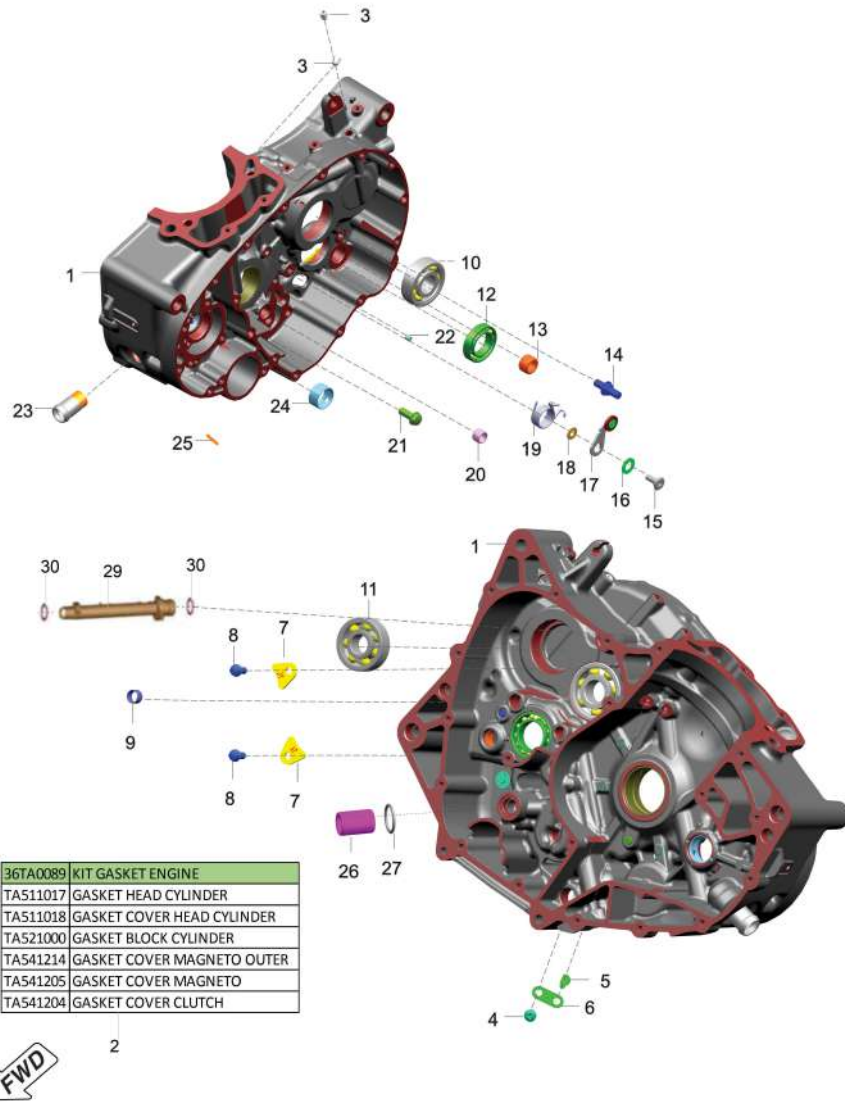

SPEED SPEED 400

2. Crankacase LH

Sr. No.	Part No.	Description	QTY.	Remarks
15	LAC00084	Bolt Socket-M6X1Xl 14Xprecoat	1	
16	LDA00026	Washer Plain-Id10Xod18.5Xthk1.35	1	
17	TA561205	Stopper Assembly Drum	1	
18	LDB00050	Washer Plain-Id 6Xod 14Xthk 1.2	1	
19	TA561210	Spring Torsion	1	
20	JY541034	Bush	1	
21	LAE00001	Bolt Flanged-M8X1.25Xl20Xprecoat	1	
22	PD531053	Nozzle	1	
23	JY601214	Pipe Coolant	1	
24	JP541024	Bush Bimetallic	1	
25	DK101251	Parallel Pin	1	
26	39218106	Pin Dowel Dia 14	1	
27	LJA00015	O Ring	1