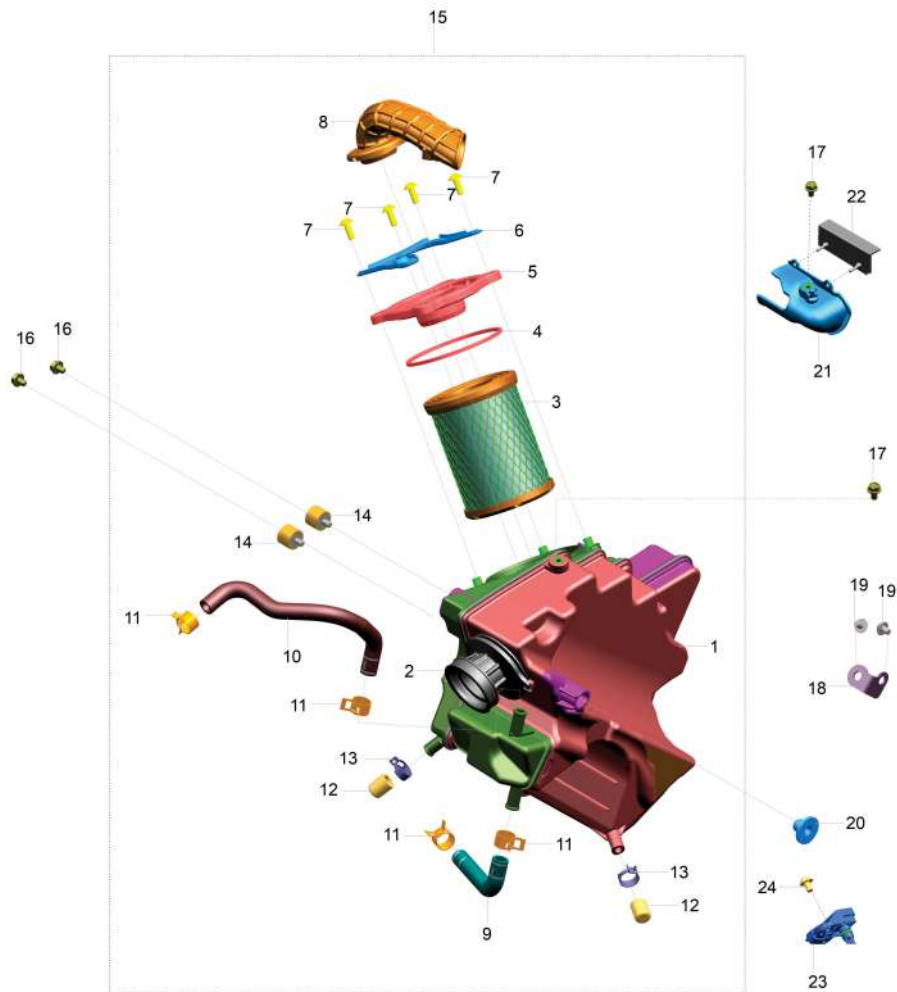

OEMSHIP +919495961664

**SPEED SPEED 400**

**25. Air Filter**

Sr. No.	Part No.	Description	QTY.	Remarks
1	TA581006	Box Assembly Filter Air	1	
2	TA581002	Tube Connecting	1	
3	TA581001	Element Filter Air	1	
4	TA581013	Seal Cap Cover Top	1	
5	TA581012	Cap Cover Top	1	
6	TA581034	Bracket Cover	1	
7	KBUA0616	Truss Screw M6X1X16L	4	
8	TA581005	Duct Intake	1	
9	TA581027	Pipe Drain	1	
10	TA581026	Pipe Breather	1	
11	JL581066	Clamp Sai Pipe	4	
12	JP581018	Tube Drain	2	
13	JH171602	Clamp	2	

14	JG581058	Bush Silent	2	
----	----------	-------------	---	--

OEMSHIP +919495961664

**25. Air Filter**

Sr. No.	Part No.	Description	QTY.	Remarks
15	52TA0230	FILTER ASSEMBLY AIR TRIUMPH T102B	1	
16	KADA0608	Bolt Flanged M6X1	2	
17	KADA0610	Bolt Flanged M6X1	1	
18	TA581035	Bracket Filter Air	1	
19	LAC00037	Screw Butn Hd-M6X1X18Xblxprecoat	2	
20	JP581019	Rubber Damper	1	
21	TA581041	Protector Duct Intake	1	
22	TA581043	Damper	1	
23	JG351805	Sensor Tmap	1	
24	LBU00045	Screw Button Hd-M6X1X110Xprecoat	1	