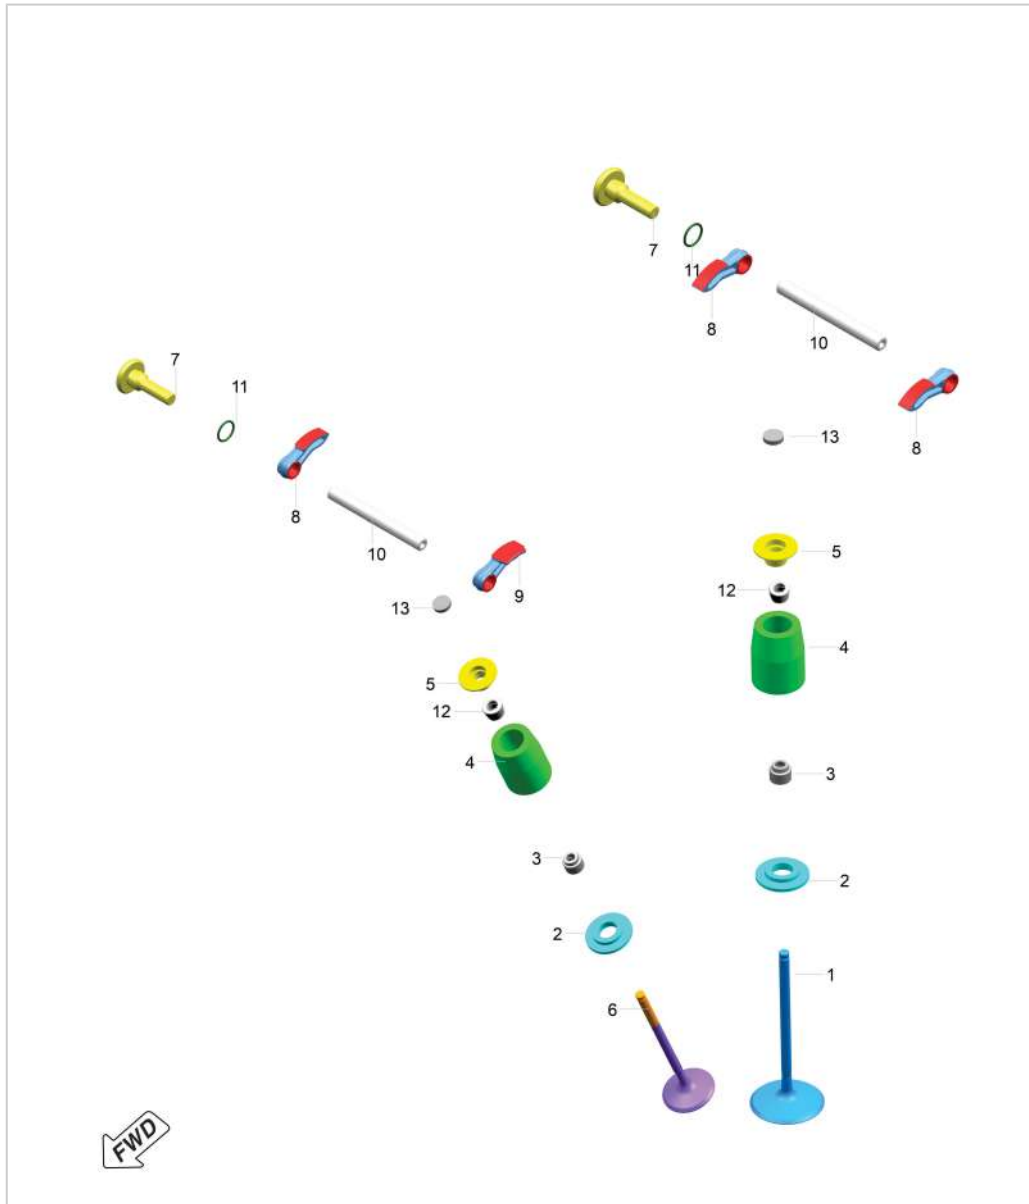

SPEED SPEED 400

13. Valve Drive

Sr. No.	Part No.	Description	QTY.	Remarks
13	36JY0039	Kit Shim 2.40 Mm	1	
13	36JY0040	Kit Shim 2.44 Mm	1	
13	36JY0041	Kit 2.48 Mm	1	
13	36JY0042	Kit Shim 2.52 Mm	1	
13	36JY0043	Kit Shim 2.56 Mm	1	
13	36JY0044	Kit Shim 2.60 Mm	1	
13	36JY0045	Kit 2.64 Mm	1