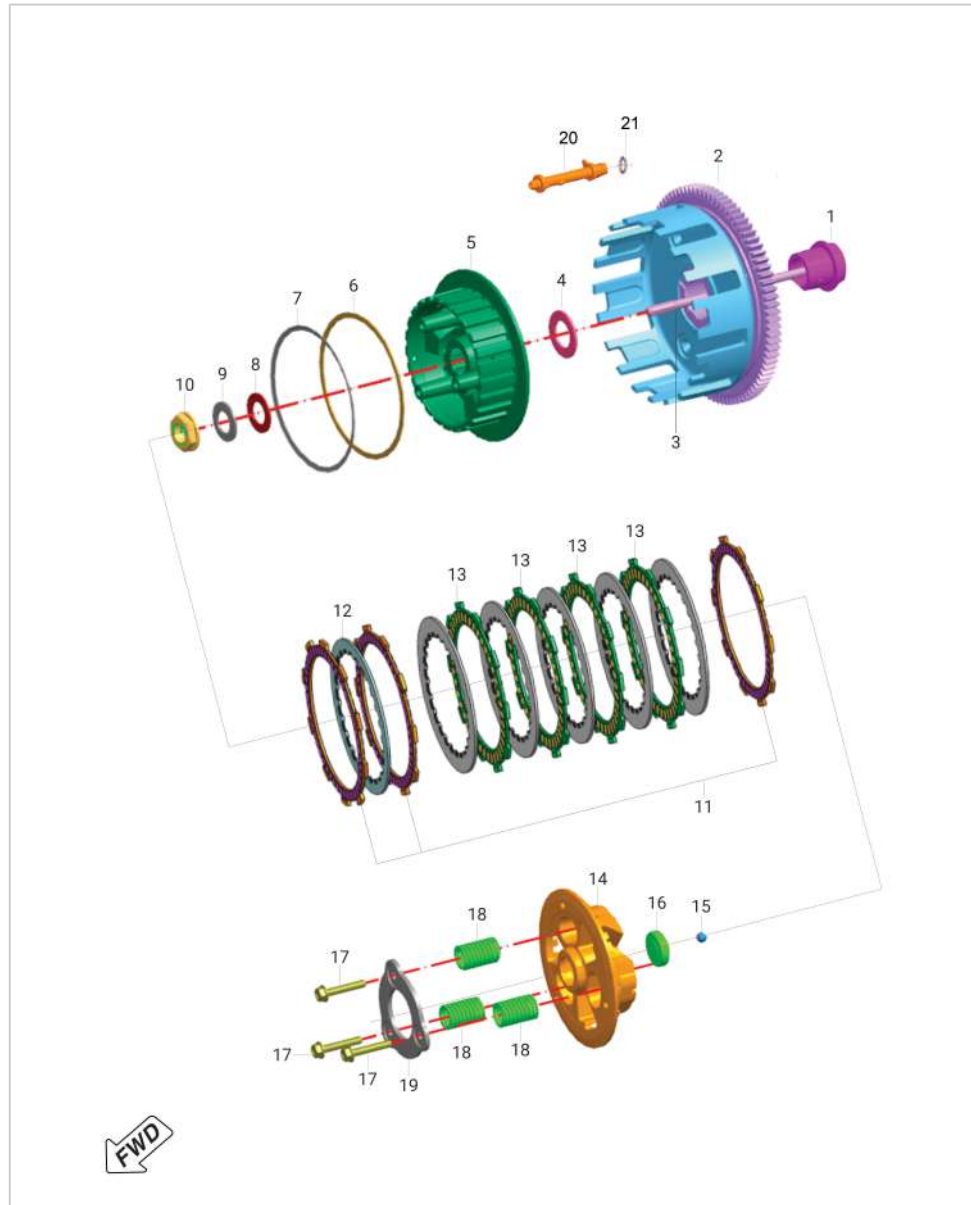

SPEED SPEED 400

7. Clutch

Sr. No.	Part No.	Description	QTY.	Remarks
15	KMAA1500	Ball Steel	1	
16	TA551415	Holder Ball Clutch	1	
17	LAD00166	Bolt Flanged-M6X1X135Xcl 8.8Xbrt	3	
18	YTA04006	Spring Clutch	3	
19	JY551443	Plate Stopper	1	
20	TA571015	Rail Oil Clutch	1	
21	LJA00002	Ring O	1