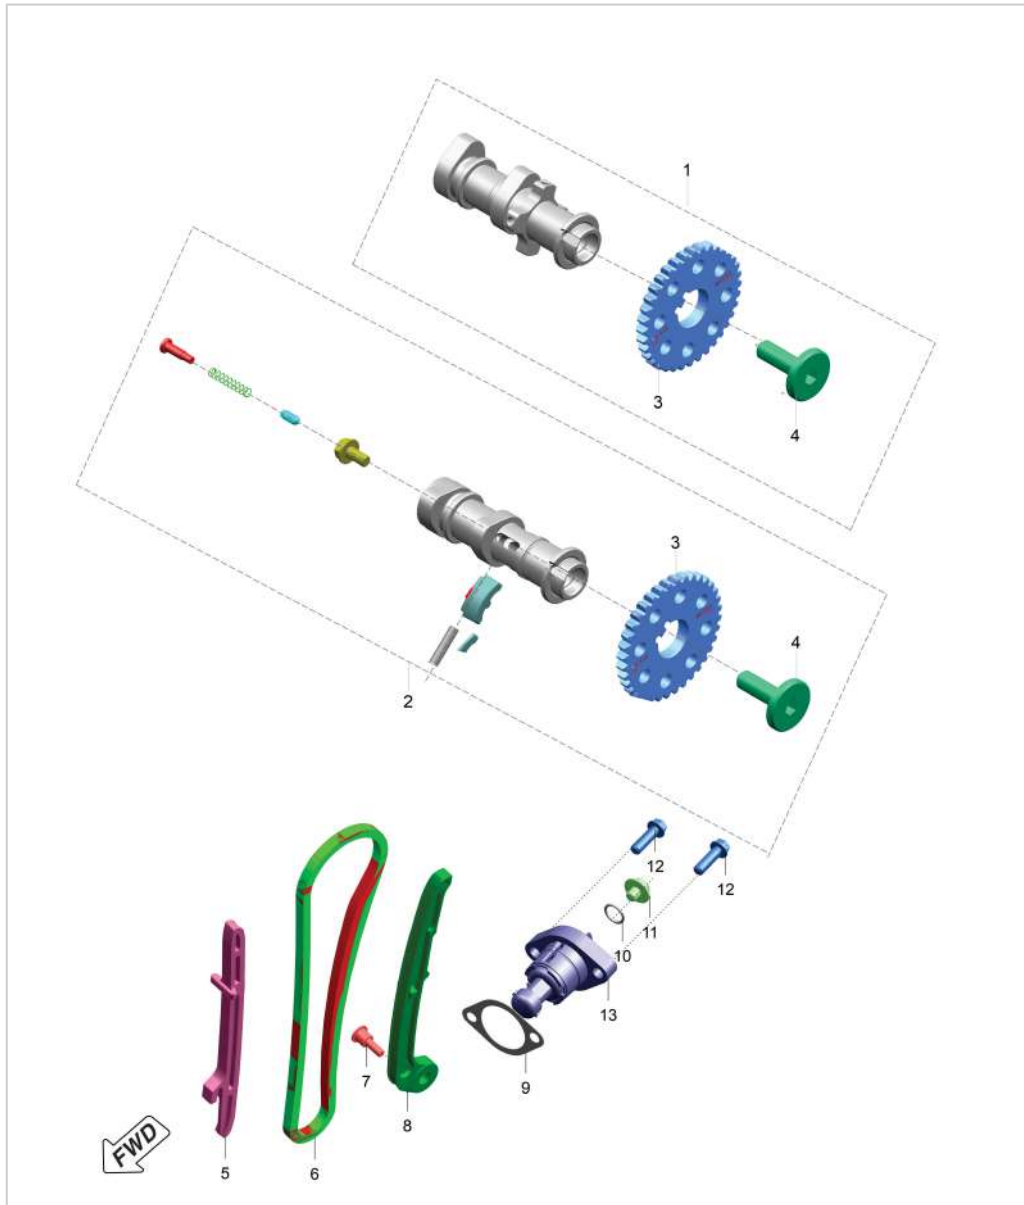

OEMSHIP +919495961664

Sr. No.	Part No.	Description	QTY.	Remarks

OEMSHIP +919495961664

**SPEED SPEED 400**

**14. Timing Drive**

Sr. No.	Part No.	Description	QTY.	Remarks
1	TA511206	Camshaft Assy Intake	1	
2	TA511208	Camshaft Assy Exhaust	1	
3	TA511226	Sprocket Camshaft	2	
4	LAC00144	Bolt Socket Step M10X1	2	
5	TA511231	Guide Chain Tight Side	1	
6	TA511212	Chain Timing	1	
7	DH101392	Bolt Socket	1	
8	TA541024	Guide Chain Slack Side	1	
9	CS101128	Gasket	1	
10	39266921	Ring O	1	
11	JG511270	Bolt Flanged M6X1	1	
12	KAEW0620	Bolt Flanged M6X1	2	
13	JF511249	Tensioner Chain	1	

OEMSHIP +919495961664

OEMSHIP +919495961664

**15. Head Cylinder**

Sr. No.	Part No.	Description	QTY.	Remarks
1	TA511009	Head Cylinder With Holder Cam	1	
2	JL601237	Thermostat	1	
3	JL511029	Cover Thermostat	1	
4	KAEW0620	Bolt Flanged M6X1	2	
5	39269920	Ring O	1	
6	LAC00169	Plug	2	
7	39102121	Ring - O	2	
8	AA201501	Switch Pressure Oil	1	
9	DK101340	'O' Ring (Oil Cooler Pipe)	1	
10	JG351400	Sensor Temperature	1	
11	LBU00199	Screw Socket Step M6X1	1	
12	JP511073	Washer Seal	1	
13	LAC00170	Bolt Socket Step M10X1.25	4	