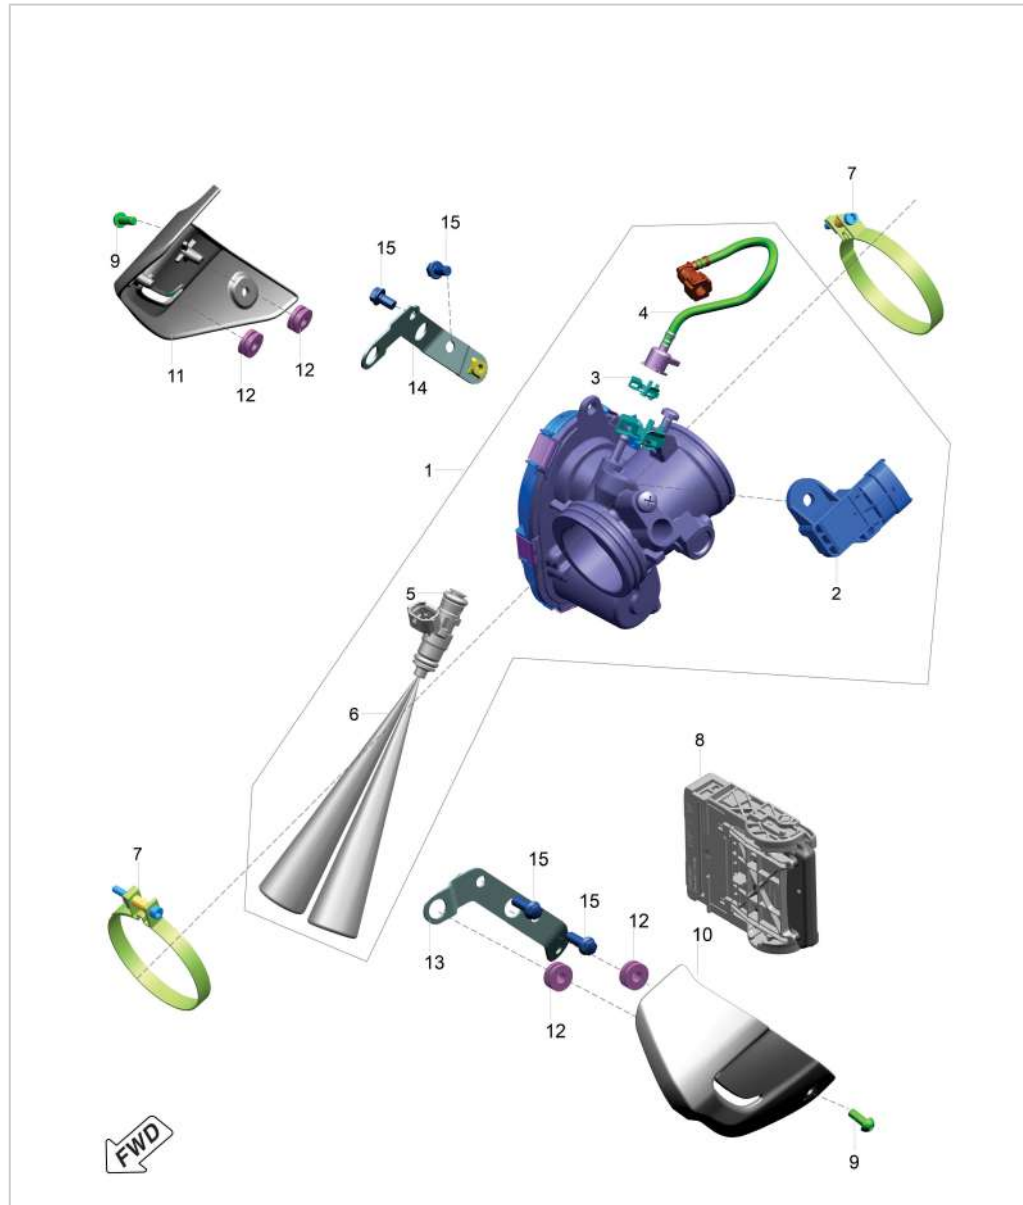

SPEED SPEED 400

19. Body Throttle

Sr. No.	Part No.	Description	QTY.	Remarks
15	KAED0610	Bolt Flanged M6X1	4	

OEMSHIP +919495961664