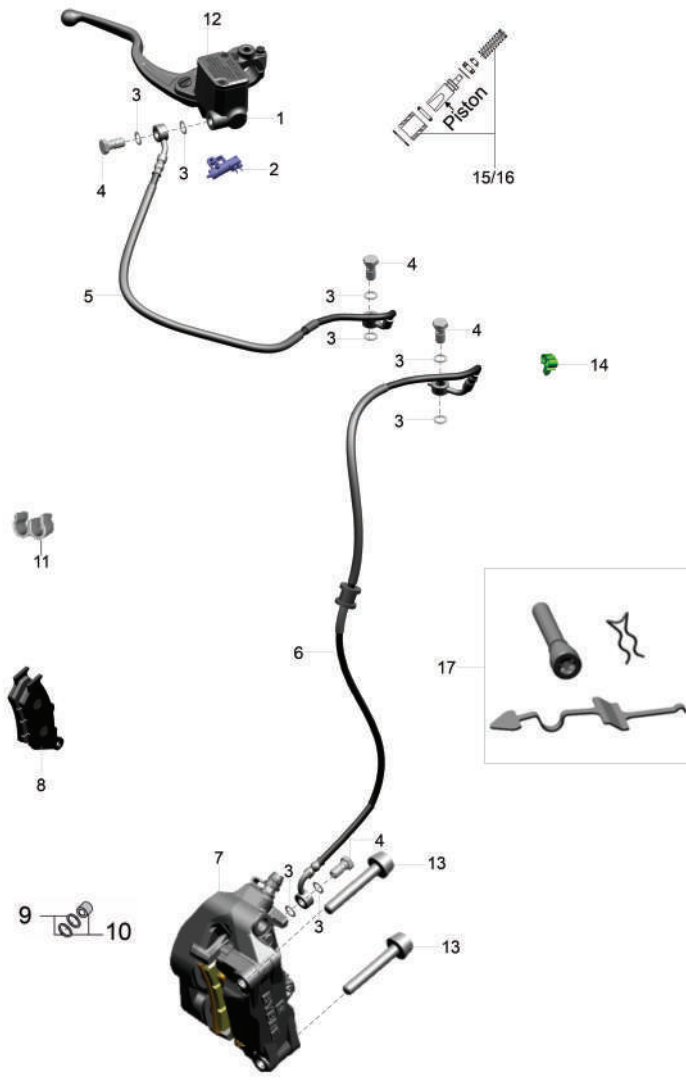

OEMSHIP +919495961664

OEMSHIP +919495961664

14	AL191056	Clip Plastic Twin Dia 6.5	1	
----	----------	---------------------------	---	--

OEMSHIP +919495961664

**SPEED SPEED 400**

**35. Brake System - Front**