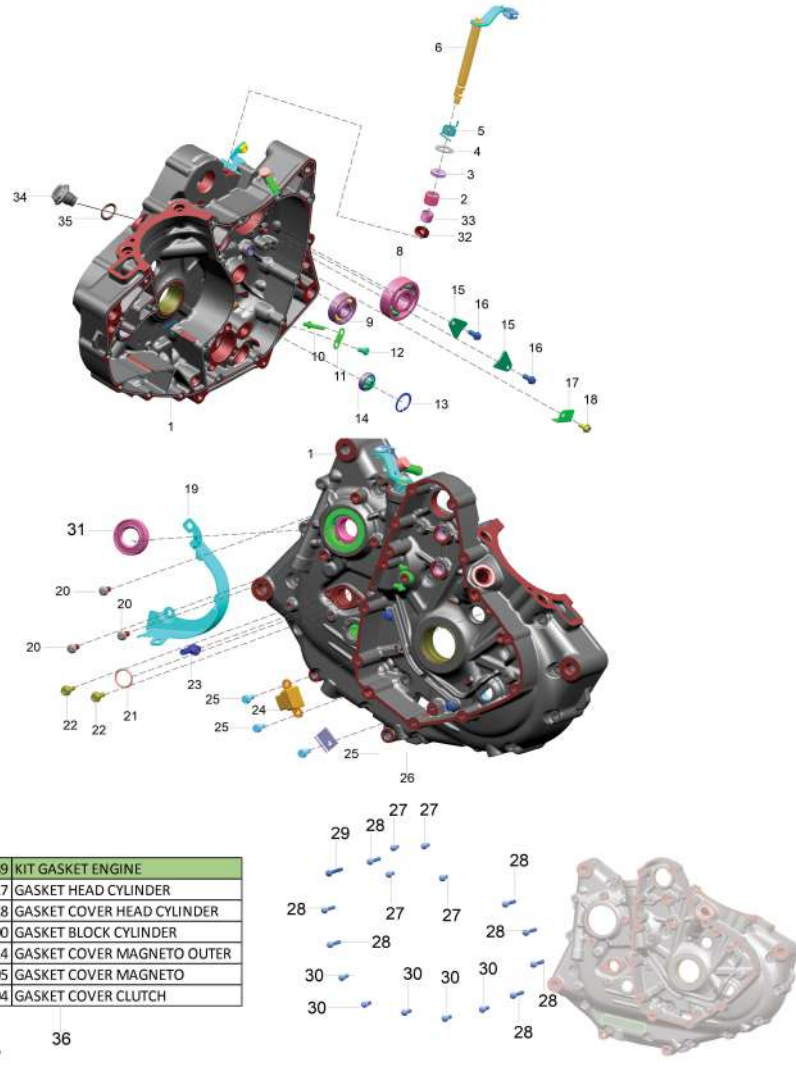

SPEED SPEED 400

OEMSHIP +919495961664

**SPEED SPEED 400**

**1. Crankcase RH**

Sr. No.	Part No.	Description	QTY.	Remarks
1	36TA0061	Crankcase Assly Rh	1	
2	TA541228	Bearing Needle	1	
3	TA561208	Seal Oil	1	
4	LDB00020	Washer 12.5X24X0.8T	1	
5	TA541226	Spring Torsion	1	
6	TA551006	Shaft Assembly Clutch	1	
7	TA501036	Engine Assembly (Non Serviceable)	1	N.I
8	JE531001	Ball Bearing-22X56X16	1	
9	LPB00011	Bearing Ball Id17Xod40Xt12Xc3	1	
10	JF541016	Nozzle	1	
11	TA541043	Plate	1	
12	LBB00012	Screw Pan Cross-M6X1X110Xprecoat	1	
13	KEBB2512	Circlip Internal	1	

14	JL541227	Window Oil Guage	1	
----	----------	------------------	---	--

OEMSHIP +919495961664

**SPEED SPEED 400**

**1. Crankcase RH**

Sr. No.	Part No.	Description	QTY.	Remarks
15	TA541048	Stopper Bearing	2	
16	AA101437	Bolt Flanged M6X1	2	
17	TA541057	Bracket	1	
18	KADD0512	Bolt Flanged M5X0.8	1	
19	TA541026	Guard Chain	1	
20	LBB00007	Screw Pan Cross M6X1	3	
21	LJA00004	Strainer O Ring	1	
22	LAD00063	Bolt Flanged-M5X0.8X1 16Xprecoat	2	
23	TA351006	Grommet H (Non Serviceable)	1	
24	TA351800	Sensor Indicator Gear	1	
25	LAE00010	Bolt Flanged M5X0.8	3	
26	TA541216	Bracket Harness	1	
27	LAE00090	Bolt Flanged M6X1	4	

28	LAE00092	Bolt Flanged M6X1	15	
----	----------	-------------------	----	--

OEMSHIP +919495961664

**SPEED SPEED 400**

**1. Crankcase RH**

Sr. No.	Part No.	Description	QTY.	Remarks
29	KAEW0680	Bolt Flanged M6X1	3	
30	LAE00091	Bolt Flanged M6X1	5	
31	39187019	Oil Seal	1	
32	TA541046	Spacer	1	
33	TA541049	Bearing Needle	1	
34	TA541219	Oil Filler Cap	1	
35	KJAA1424	O-Ring	1	
36	36TA0089	Kit Engine Gasket	1	