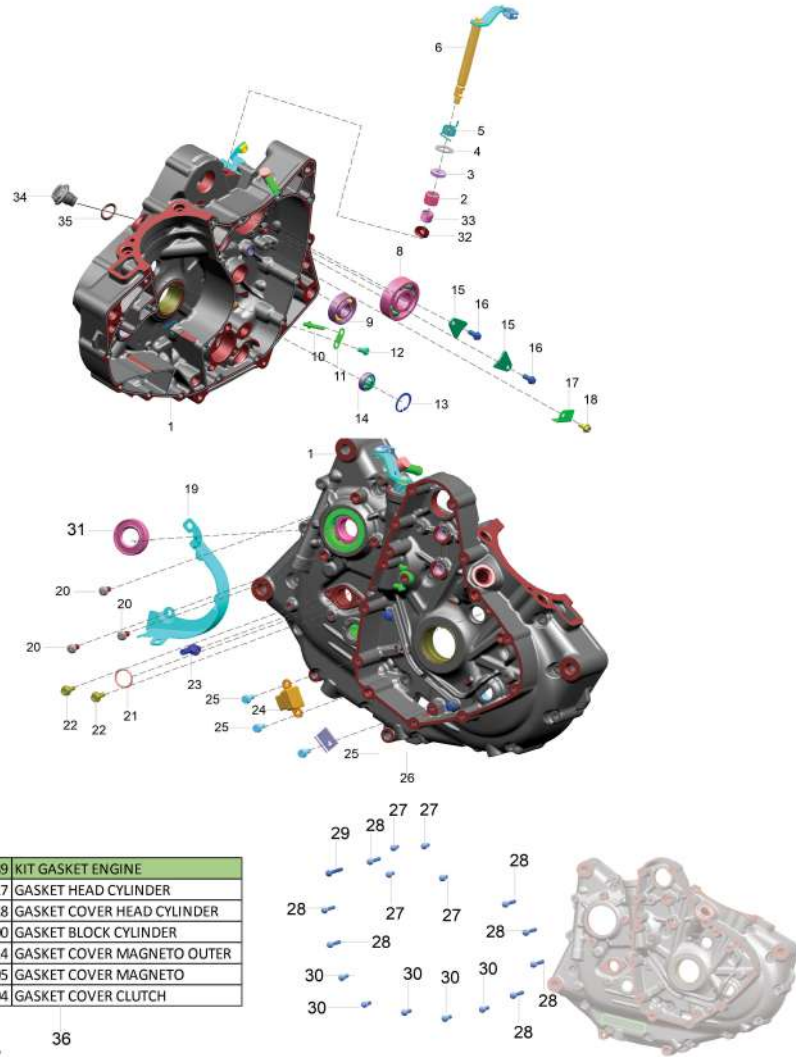

SPEED SPEED 400

OEMSHIP +919495961664

**SPEED SPEED 400**

**1. Crankcase RH**

Sr. No.	Part No.	Description	QTY.	Remarks
1	36TA0061	Crankcase Assly Rh	1	
2	TA541228	Bearing Needle	1	
3	TA561208	Seal Oil	1	
4	LDB00020	Washer 12.5X24X0.8T	1	
5	TA541226	Spring Torsion	1	
6	TA551006	Shaft Assembly Clutch	1	
7	TA501036	Engine Assembly (Non Serviceable)	1	N.I
8	JE531001	Ball Bearing-22X56X16	1	
9	LPB00011	Bearing Ball Id17Xod40Xt12Xc3	1	
10	JF541016	Nozzle	1	
11	TA541043	Plate	1	
12	LBB00012	Screw Pan Cross-M6X1X110Xprecoat	1	
13	KEBB2512	Circlip Internal	1	

14	JL541227	Window Oil Guage	1	
----	----------	------------------	---	--

OEMSHIP +919495961664

**SPEED SPEED 400**

**1. Crankcase RH**

Sr. No.	Part No.	Description	QTY.	Remarks
15	TA541048	Stopper Bearing	2	
16	AA101437	Bolt Flanged M6X1	2	
17	TA541057	Bracket	1	
18	KADD0512	Bolt Flanged M5X0.8	1	
19	TA541026	Guard Chain	1	
20	LBB00007	Screw Pan Cross M6X1	3	
21	LJA00004	Strainer O Ring	1	
22	LAD00063	Bolt Flanged-M5X0.8X1 16Xprecoat	2	
23	TA351006	Grommet H (Non Serviceable)	1	
24	TA351800	Sensor Indicator Gear	1	
25	LAE00010	Bolt Flanged M5X0.8	3	
26	TA541216	Bracket Harness	1	
27	LAE00090	Bolt Flanged M6X1	4	

28	LAE00092	Bolt Flanged M6X1	15	
----	----------	-------------------	----	--

OEMSHIP +919495961664

**SPEED SPEED 400**

**1. Crankcase RH**

Sr. No.	Part No.	Description	QTY.	Remarks
29	KAEW0680	Bolt Flanged M6X1	3	
30	LAE00091	Bolt Flanged M6X1	5	
31	39187019	Oil Seal	1	
32	TA541046	Spacer	1	
33	TA541049	Bearing Needle	1	
34	TA541219	Oil Filler Cap	1	
35	KJAA1424	O-Ring	1	
36	36TA0089	Kit Engine Gasket	1	