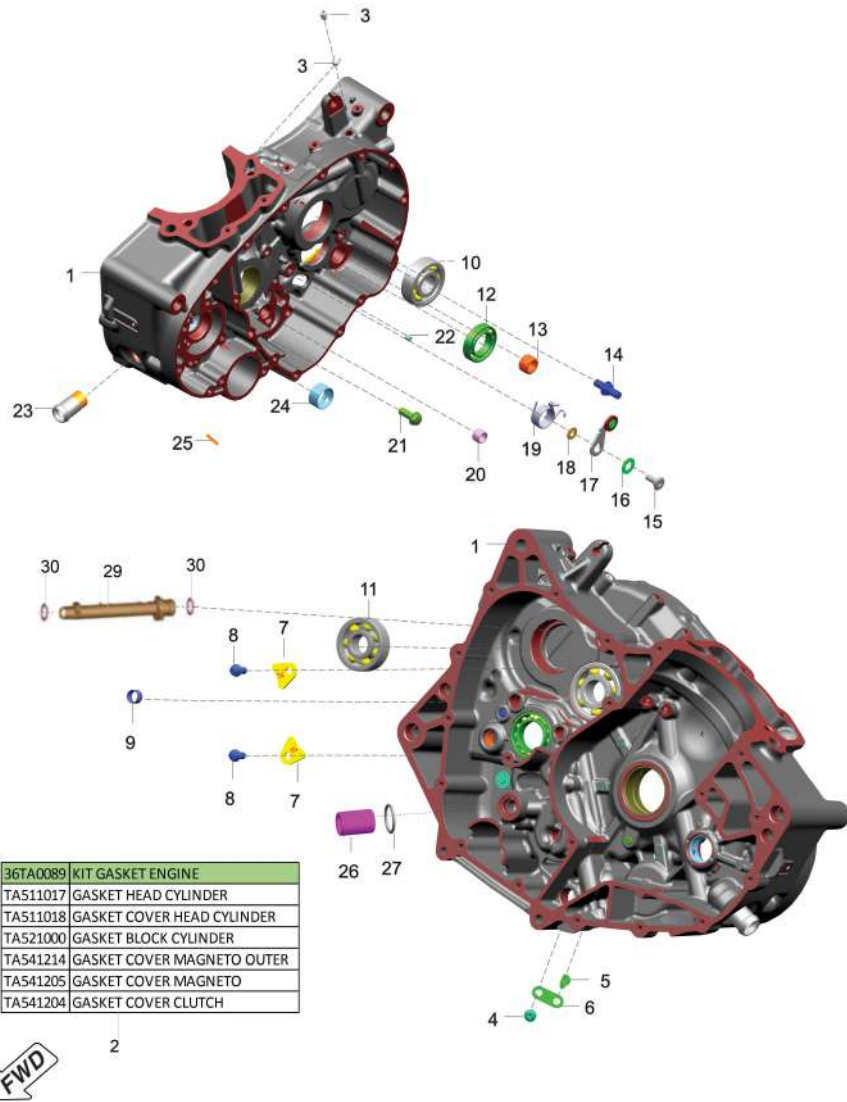

SPEED SPEED 400

2. Crankcase LH

Sr. No.	Part No.	Description	QTY.	Remarks
29	TA571014	Rail Oil Trasmission	1	
30	LJA00002	Ring O	2