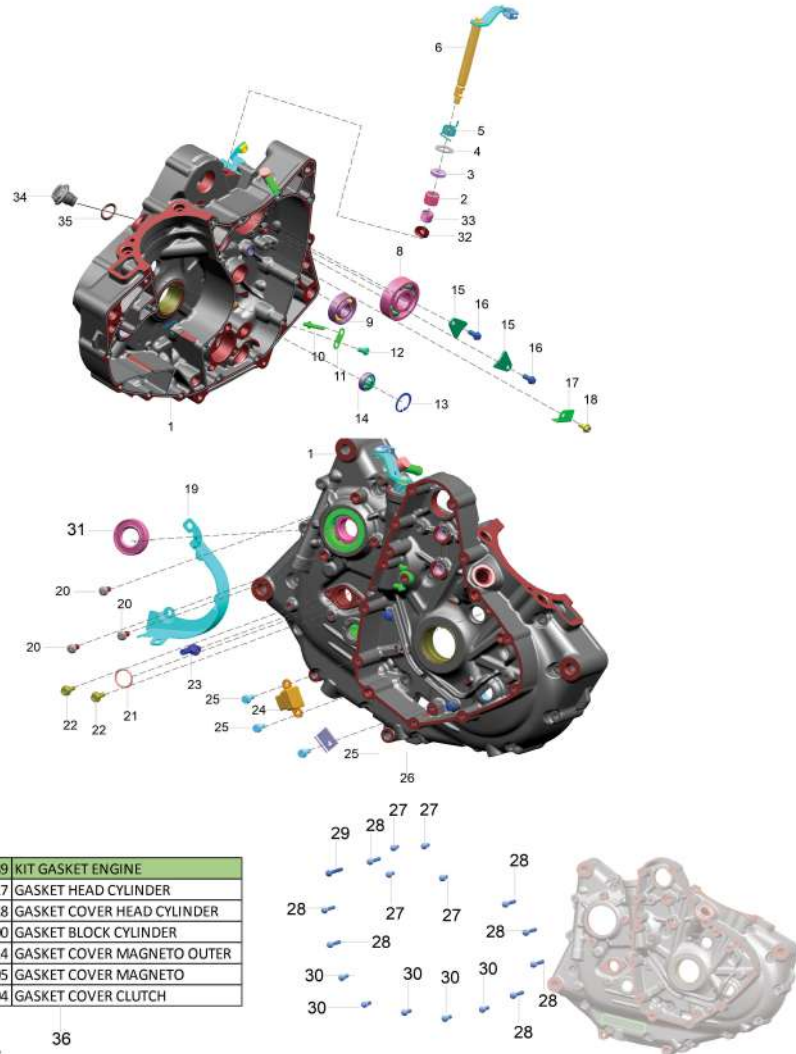

SPEED SPEED 400

OEMSHIP +919495961664

**SPEED SPEED 400**

**1. Crankcase RH**

Sr. No.	Part No.	Description	QTY.	Remarks
1	36TA0061	Crankcase Assly Rh	1	
2	TA541228	Bearing Needle	1	
3	TA561208	Seal Oil	1	
4	LDB00020	Washer 12.5X24X0.8T	1	
5	TA541226	Spring Torsion	1	
6	TA551006	Shaft Assembly Clutch	1	
7	TA501036	Engine Assembly (Non Serviceable)	1	N.I
8	JE531001	Ball Bearing-22X56X16	1	
9	LPB00011	Bearing Ball Id17Xod40Xt12Xc3	1	
10	JF541016	Nozzle	1	
11	TA541043	Plate	1	
12	LBB00012	Screw Pan Cross-M6X1X110Xprecoat	1	
13	KEBB2512	Circlip Internal	1	

14	JL541227	Window Oil Guage	1	
----	----------	------------------	---	--

OEMSHIP +919495961664

**SPEED SPEED 400**

**1. Crankcase RH**

Sr. No.	Part No.	Description	QTY.	Remarks
15	TA541048	Stopper Bearing	2	
16	AA101437	Bolt Flanged M6X1	2	
17	TA541057	Bracket	1	
18	KADD0512	Bolt Flanged M5X0.8	1	
19	TA541026	Guard Chain	1	
20	LBB00007	Screw Pan Cross M6X1	3	
21	LJA00004	Strainer O Ring	1	
22	LAD00063	Bolt Flanged-M5X0.8X1 16Xprecoat	2	
23	TA351006	Grommet H (Non Serviceable)	1	
24	TA351800	Sensor Indicator Gear	1	
25	LAE00010	Bolt Flanged M5X0.8	3	
26	TA541216	Bracket Harness	1	
27	LAE00090	Bolt Flanged M6X1	4	

28	LAE00092	Bolt Flanged M6X1	15	
----	----------	-------------------	----	--

OEMSHIP +919495961664

**SPEED SPEED 400**

**1. Crankcase RH**

Sr. No.	Part No.	Description	QTY.	Remarks
29	KAEW0680	Bolt Flanged M6X1	3	
30	LAE00091	Bolt Flanged M6X1	5	
31	39187019	Oil Seal	1	
32	TA541046	Spacer	1	
33	TA541049	Bearing Needle	1	
34	TA541219	Oil Filler Cap	1	
35	KJAA1424	O-Ring	1	
36	36TA0089	Kit Engine Gasket	1	