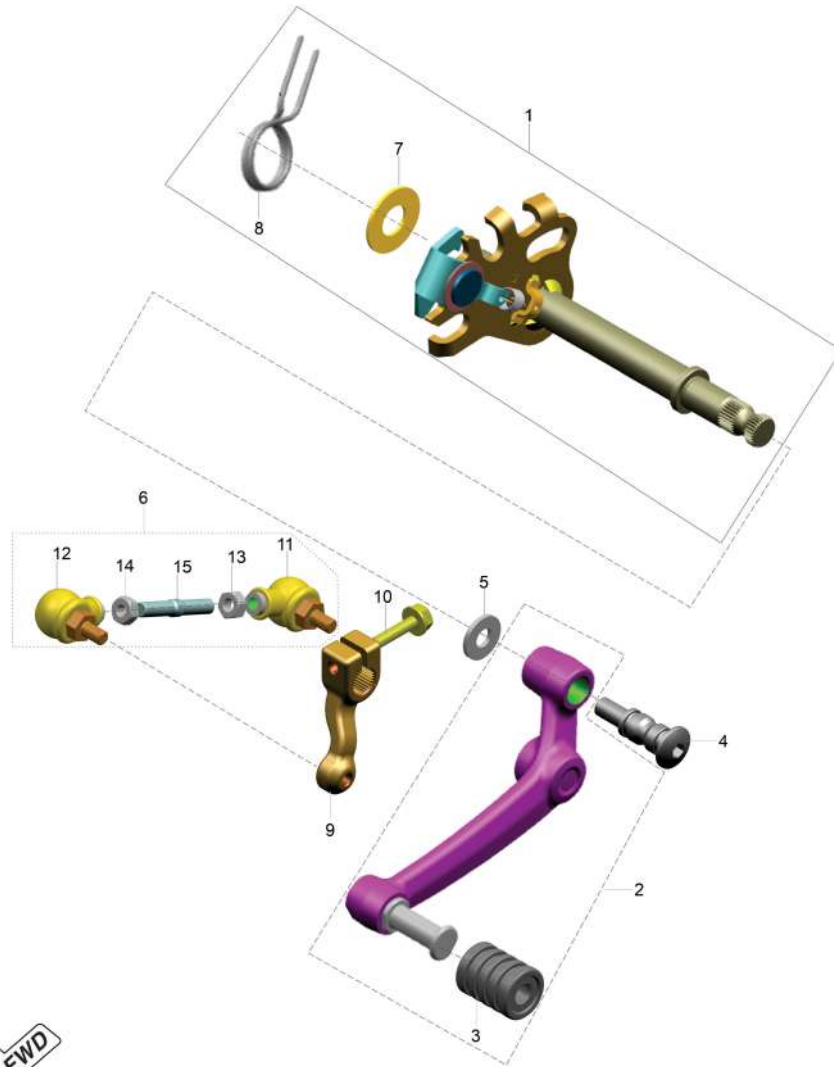

## 10. Shifting Mechanism Drum Gear Shift

Sr. No.	Part No.	Description	QTY.	Remarks
1	TA561000	Drum Gear Shift	1	
2	JG561010	Spacer-Guide Gear Shift	1	
3	PD561012	Guide Gear Shift	1	
4	DH101389	Bolt Socket-M6X1X1 20Xcl 12.9	1	
5	JY561004	Shaft Input Gear Shift Fork	1	
6	TA561001	Fork Gear Shift Input	1	
7	JY541039	Spring	2	
8	JF561001	Shaft Output Fork Shift	1	
9	TA561002	Fork Gear Shift Output	2	
10	39260607	Pin Dowel Dia 4	2	

OEMSHIP +919495961664

**SPEED SPEED 400**

**11. Shifting Mechanism Lever Gear Shifter**

Sr. No.	Part No.	Description	QTY.	Remarks
1	TA561231	Shaft Assembly Gear Shift	1	
2	TA561217	Lever Assembly Change	1	
3	JG113010	Damper Change Lever	1	
4	JL561409	Bolt Gear Change Lever	1	
5	JL561410	Washer Plain	1	
6	TA561227	Rod Assembly Tie	1	
7	LDB00071	Washer Plain-Id 13Xod 28Xthk 1.5	1	
8	GL561049	Spring Torsion	1	
9	TA561218	Arm Change	1	
10	LAD00278	Bolt Flanged M6X1	1	
11	JG113049	Joint Ball Rh (Non Serviceable)	1	
12	JG113048	Joint Ball Lh (Non Serviceable)	1	
13	KCAA0605	Nut Hex M6X1	1	

14	LCB00003	Nut Hex M6X1 Lh	1	
----	----------	-----------------	---	--

OEMSHIP +919495961664

**11. Shifting Mechanism Lever Gear Shifter**

Sr. No.	Part No.	Description	QTY.	Remarks
15	TA561219	Rod Tie (Non Serviceable)	1	