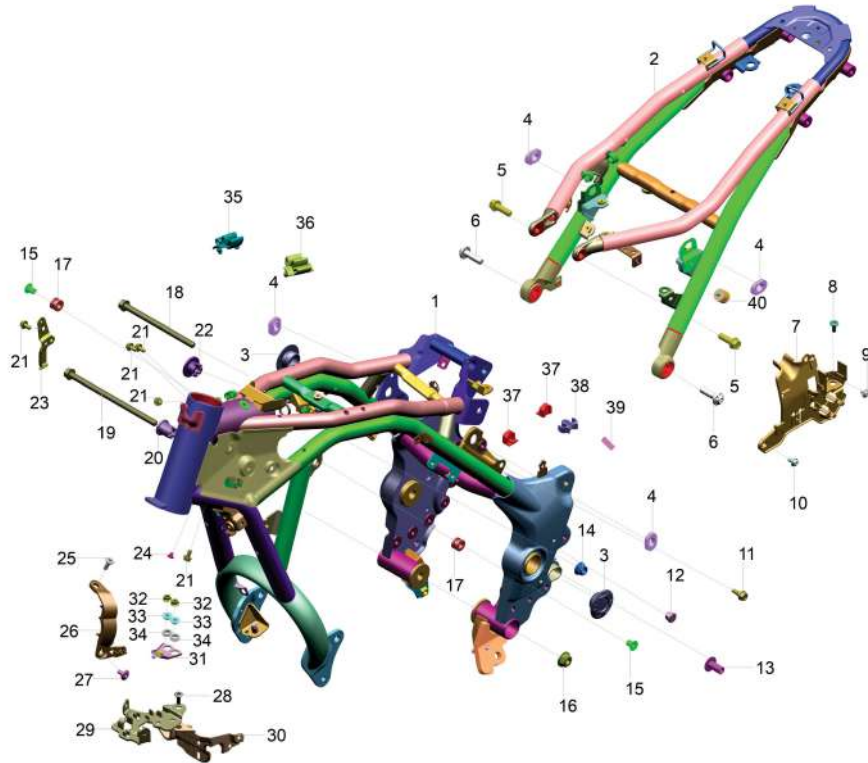

14	KCLA1011	Nut U Flanged	1	
----	----------	---------------	---	--

OEMSHIP +919495961664

**22. Frame Assembly**

Sr. No.	Part No.	Description	QTY.	Remarks
15	GL113811	Collar	2	
16	LCG00015	Nut Hex Flanged M10X1.25	1	
17	TA113873	Grommet	2	
18	LAD00287	Bolt Flanged M10X1.25	1	
19	LAD00286	Bolt Flanged M10X1.25	1	
20	TA113810	Bolt Adjuster	1	
21	KADD0612	Bolt Flanged M6X1	5	
22	TA122016	Bolt Adjuster	1	
23	TA113210	Bracket Switch Stand Side	1	
24	TA113854	Plug	1	
25	LBU00168	Screw Socket Step M6X1	1	
26	TA113840	Bracket Harness	1	
27	LBU00182	Screw Socket Step M6X1	1	