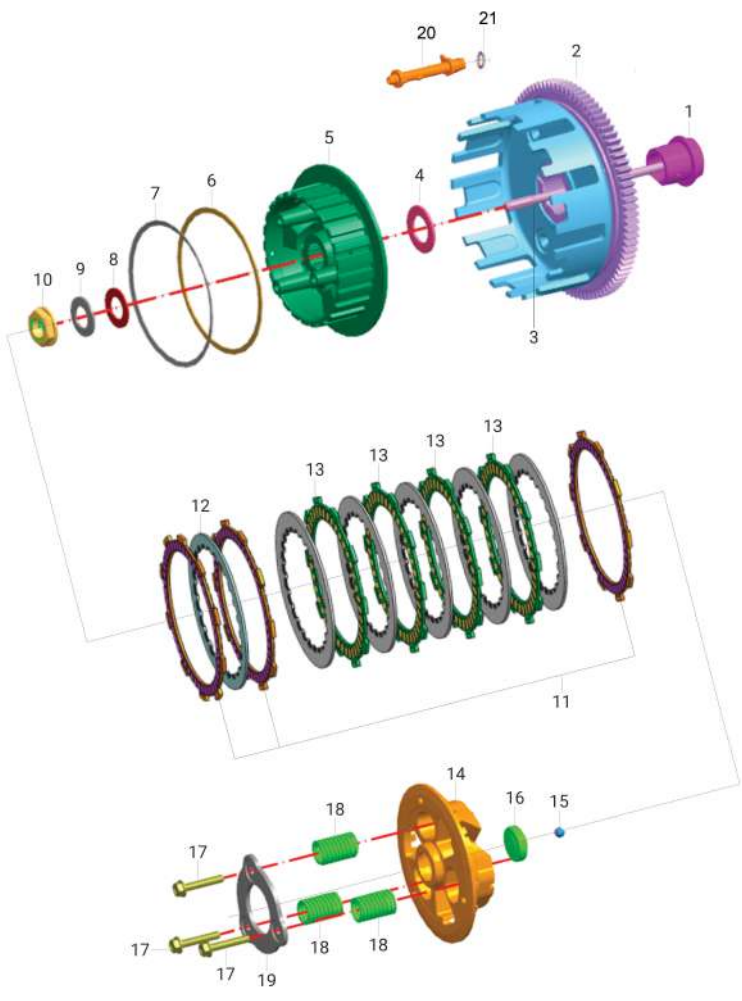

12	TA551201	Gear Primary Drive	1	
----	----------	--------------------	---	--

OEMSHIP +919495961664

OEMSHIP +919495961664

**SPEED SPEED 400**

**7. Clutch**

FWD

Sr. No.	Part No.	Description	QTY.	Remarks
1	TA551408	Collar	1	
2	TA551402	Housing Assembly Clutch	1	
3	TA551411	Shaft Push	1	
4	JY551403	Clutch Washer	1	
5	YTA04026	Hub Clutch	1	
6	JY551442	Spring Seat Judder	1	
7	JY551441	Spring Judder	1	
8	JY551019	Washer Plain	1	
9	DG101275	Washer Conical	1	
10	LCG00009	Nut Hex Flanged M16X1.5 Lh	1	
11	36TA0083	Kit Friction Clutch	1	
12	JY551437	Plate B Clutch	1	
13	JY551436	Plate A Clutch	4	

## 7. Clutch

Sr. No.	Part No.	Description	QTY.	Remarks
15	KMAA1500	Ball Steel	1	
16	TA551415	Holder Ball Clutch	1	
17	LAD00166	Bolt Flanged-M6X1X135Xcl 8.8Xbrt	3	
18	YTA04006	Spring Clutch	3	
19	JY551443	Plate Stopper	1	
20	TA571015	Rail Oil Clutch	1	
21	LJA00002	Ring O	1	