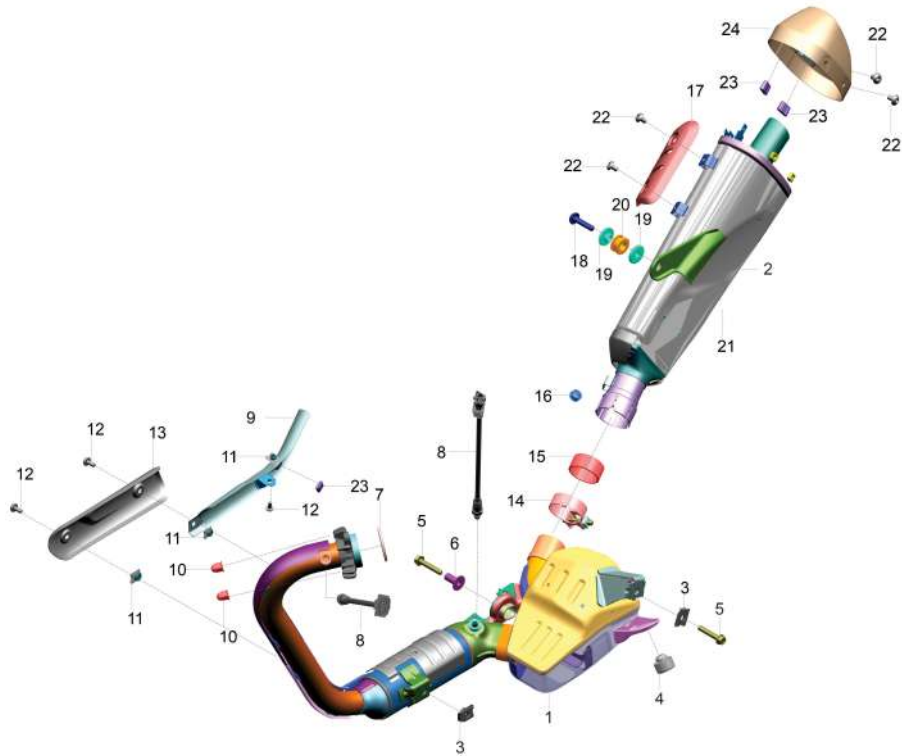

24. Install Silencer

Sr. No.	Part No.	Description	QTY.	Remarks
15	JP591033	Gasket Muffler Secondary	1	
16	JW591030	Grommet Shield	1	
17	TA591092	Shield Muffler	1	
18	LBU00233	Screw Button Head M8X1.25	1	
19	JY591245	Collar	1	
20	JY591246	Damper Muffler	1	
21	KCGD0808	Nut Hex Flanged	1	
22	LBU00204	Screw Button Head M6X1	4	
23	JY591303	Grommet Shield Muffler	3	
24	TA591094	CAP ASSEMBLY END	1