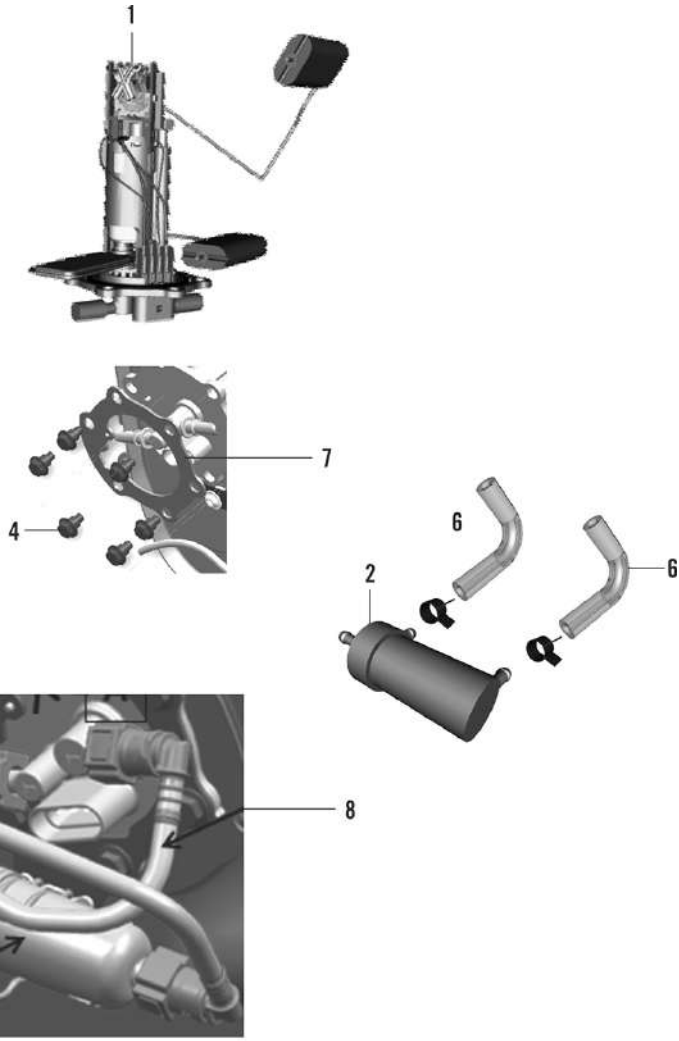

SN	Part No.	Description	QTY
1	JP171818	PUMP FUEL	1
2	DT171814	INLINE FUEL FILTER (QUICK CONNECTOR)	1
3	JY402235	PIGTAIL PH-3 FUEL PUMP	1
4	LAD00154	BOLT FLANGE-M6X1XL 12.8XBRTXSTEP	6
5	JY171146	RING O	1
6	JY171829	ASSEMBLY HOSE PUMP TO FUEL FILTER WITH Q	1
7	JY171837	PLATE PUMP FUEL	1
8	JY171831	ASSLY HOSE FUEL FILTER TO REGULTR WT QC	1