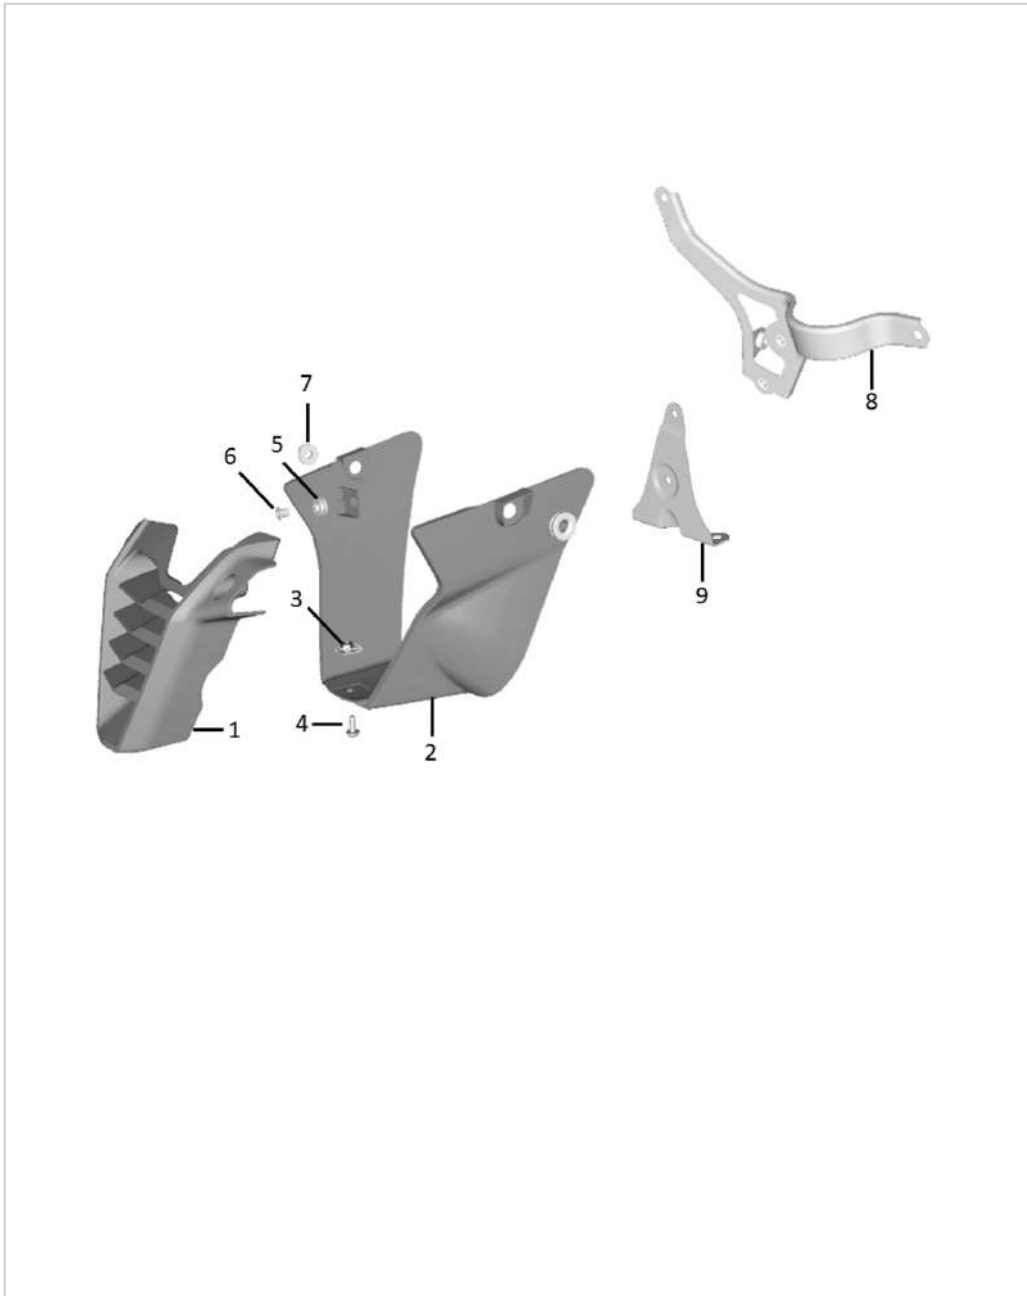

SN	Part No.	Description	QTY
1	JY181372	BELLY PAN FRONT	1
2	JY181371	BELLY PAN	1
3	JG113404	CLIP NUT	1
4	LAC00054	BOLT SOCKET-M6X1XL16XBLKXFL.HEAD	1
5	JY181310	GROMMET BELLY PAN CENTRAL	2
6	JY181312	SLEEVE	2
7	DT181254	GROMMET SIDE FAIRING	2
8	JY181377	BRACKET BELLY PAN UPPER	1
9	JY181378	BRACKET BELLY PAN LOWER	1

RC-390 MY-21

35. DECAL (White)

oemship +919495961664