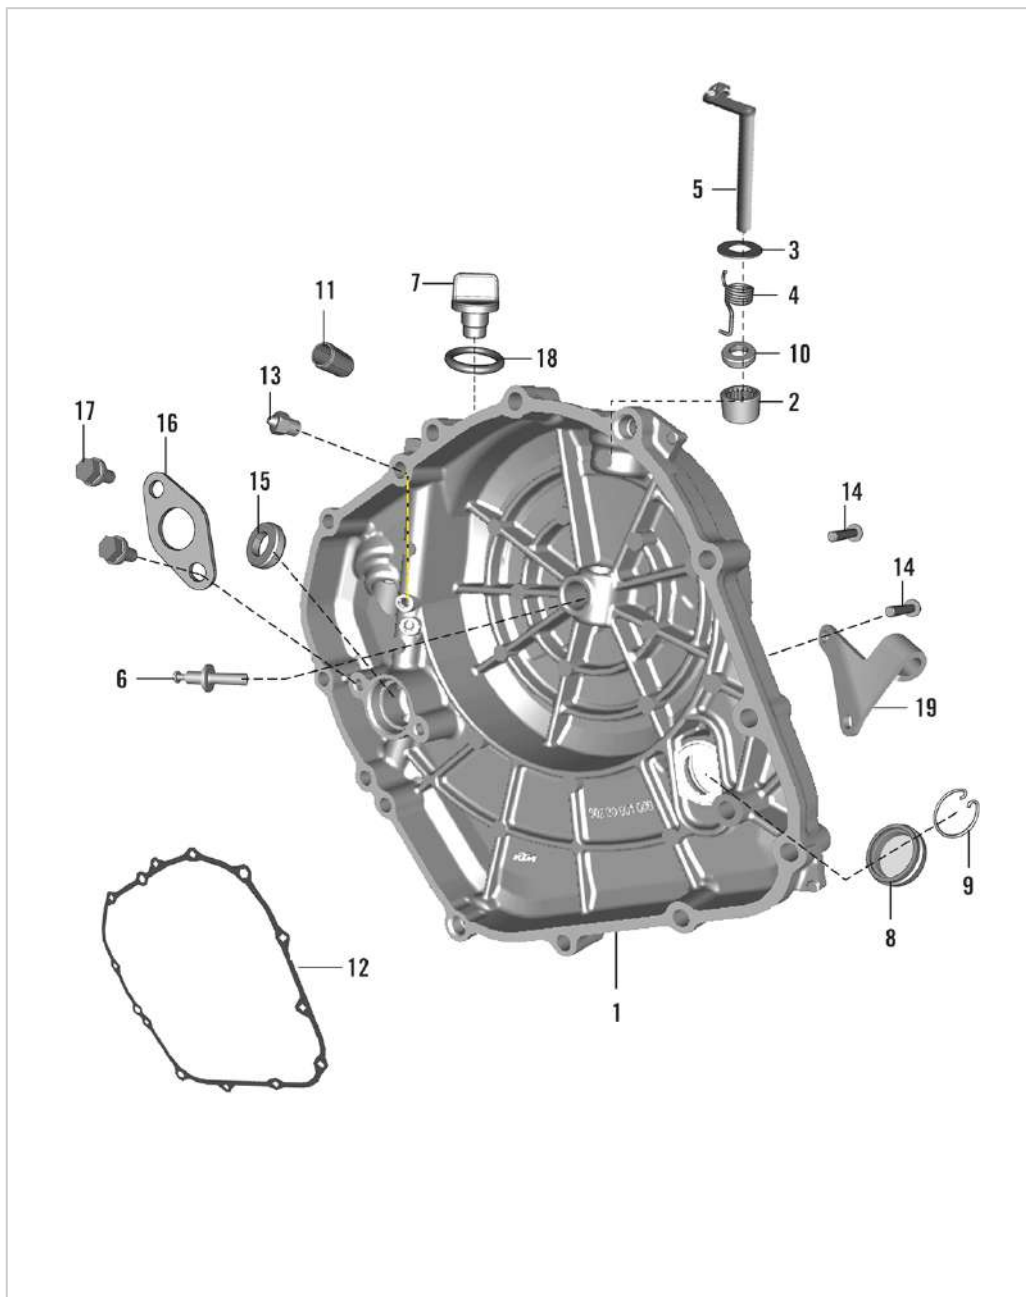

RC-390 MY-21

3. CLUTCH COVER

SN	Part No.	Description	QTY
1	JY541254	COVER ASSEMBLY CLUTCH	1
2	39199020	BEARING - NEEDLE	1
3	LDB00020	WASHER 12.5X24X0.8T	1
4	JY541221	SPRING LEVER CLUTCH	1
5	JY541251	SHAFT CLUTCH RELEASE ASSY	1
6	JY551404	ROD PULL	1
7	JG541230	CAP OIL FILLING	1
8	JL541227	WINDOW OIL GUAGE	1
9	DH102117	WIRE CLIP	1
10	39104119	SEAL - OIL	1
11	39099906	PIN - HOLLOW DOWEL	2
12	JY541225	GASKET CLUTCH COVER	1
13	JG541021	OIL NOZZLE	2
14	KAEW0635	BOLT FLANGE SMAL- M6X1XL35XBRIGHT	12
15	39201619	SEAL - OIL	1
16	JY541220	PLATE OIL SEAL	1
17	DJ101300	BOLT FLANGE	2
18	39153721	RING - O	1
19	JY541253	BRACKET CLUTCH CABLE	1