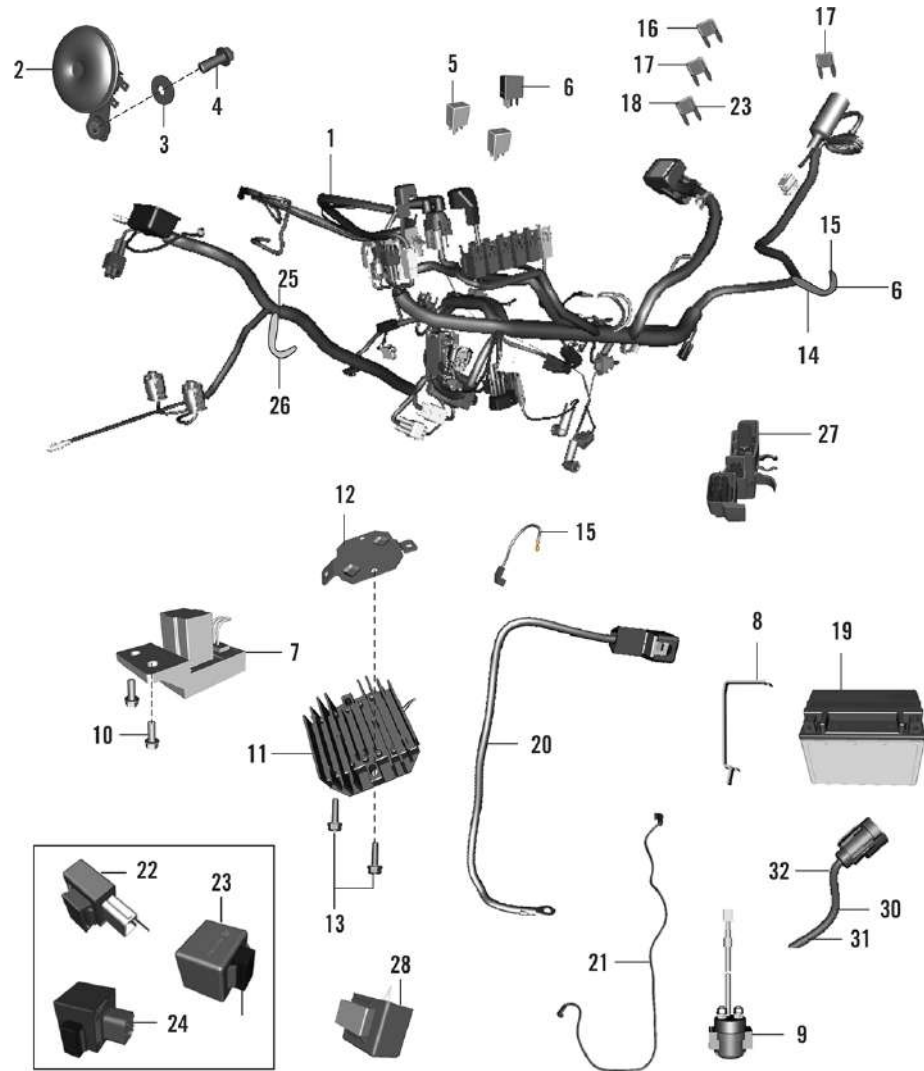

RC-390 MY-21

39. WIRING HARNESS

oemship +919495961664

SN	Part No.	Description	QTY
1	JY402259	HARNESS WIRING	1
2	JG401601	HORN	1
3	LDB00021	WASHER PLAIN-ID 8.4XOD 25XT 2XBR	1
4	KADD0820	BOLT FLANGED	1
5	JL403000	RELAY INTERLOCK	4
6	JD402217	BAND(L 150)	12
7	JY403604	SENSOR ROLL OVER	1
8	JY401801	BAND BATTERY	1
9	JP403000	RELAY STARTER	1
10	LAE00010	BOLT FLANGED M5X0.8	2
11	JY402000	REGULATOR	1
12	JY113804	BRACKET REGULATOR	1
13	KADD0625	BOLT-FLANGE-KAD ST-D DIA-06 L-25	2
14	JD402212	BAND(LENGTH 200MM)	13
15	PA402204	BAND(LENGTH 110MM)	7
16	JG402228	FUSE 10A (BLADE TYPE)	8
17	JG402229	FUSE 15A (BLADE TYPE)	1
18	JG402234	FUSE 25A (MINI FUSE)	2
19	36JU0015	KIT KTM 200 8AH BATTERY+Bottle	1
20	JY402229	EARTH CABLE RC MY16	1