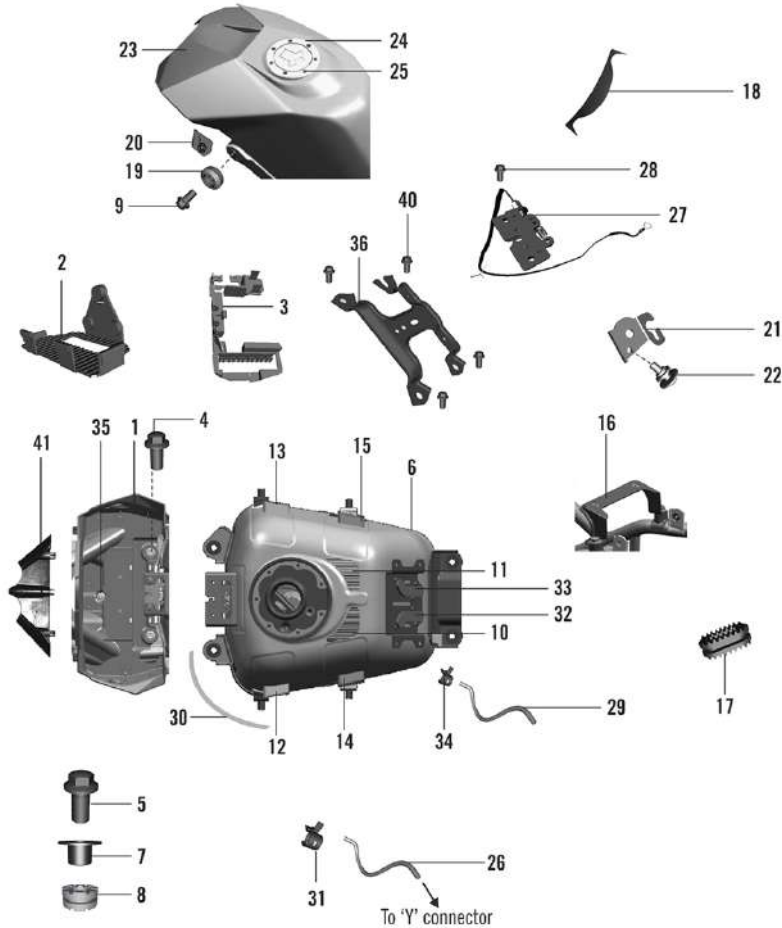

RC-390 MY-21

28. AIR FILTER

oemship +919495961664

SN	Part No.	Description	QTY
1	JY581069	AIR FILTER ASSLY INJECTION MOULDING	1
2	KBUA0612	Mushroom Head screw - M6-L12	2
3	JY581014	ENTRY DUCT	1
4	JY581075	COVER ASSEMBLY TOP	1
5	JG581004	FILTER ELEMENT (PAPER TYPE)	1
6	JY581052	BREATHER TUBE	1
7	JP581018	TUBE DRAIN	1
8	JG581056	CLAMP (BREATHER TUBE)	3
9	LAD00040	BOLT FLANGED M6 - 6L	2
10	JY581028	CLAMP	1
11	JY581405	CLAMP INTAKE PIPE	1
12	JG581058	BUSH SILENT	3
13	JY581056	OIL RETURN TUBE	1
14	JY581019	GARTER SPRING	2