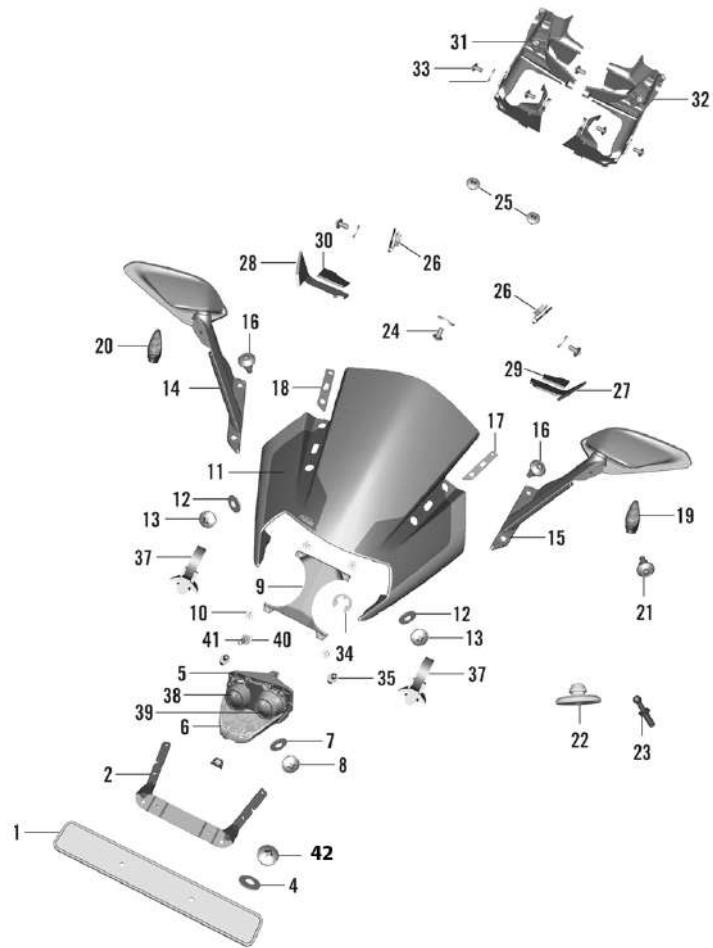

RC-390 MY-21

43. HEAD LIGHT ASSEMBLY

oemship +919495961664

SN	Part No.	Description	QTY
1	36DT0053	KIT FR.NUMBER PLATE PULSAR RS 200 / AS 2	1
2	JY232807	BRACKET FRONT NUMBER PLATE MTG	1
3	JY232824	BRACKET PLATE NUMBER FRONT	1
4	39214124	WASHER NYLON 5.3X11.5X1.5	2
5	JY181246	STRUCTURE PROJECTOR HEAD LAMP MTG	1
6	JY401006	POSITION LAMP	1
7	KDBF0512	WASHER PLAIN- ID5.5XOD12XT0.8XBK	3
8	KBBK0510	SCREW PAN CROS- M5X0.8XL10XBLACK	3
9	JY181272	COVER POSITION LAMP	1
10	KBRD3513	SCREW TAPPING PAN CROS- ST3.5XL13	4
11	JY181241	VISOR	1
12	JY181284	WASHER NYLON	4
13	JY181285	SCREW BUTTON HEAD- M6X1XL10XBLACK	4
14	JY231616	MIRROR WITHOUT BLINKER LH	1
15	JY231617	MIRROR WITHOUT BLINKER RH	1
16	JY181264	BOLT SOCKET- M6X1XL17XBLACKXSTEP	4
17	JY181282	RUBBER PAD LH	1
18	JY181283	RUBBER PAD RH	1
19	JY401007	INDICATOR ASSY FR LH	1
20	JY401008	INDICATOR ASSY FR RH	1

RC-390 MY-21

43. HEAD LIGHT ASSEMBLY

oemship +919495961664

SN	Part No.	Description	QTY
21	LBU00041	SCREW BUTTON HEAD M5X0.8	2
22	JY232808	RUBBER PAD NUMBER PLATE MTG BKT	2
23	JY401019	SCREW PROJECTOR MTG	2
24	JY113821	SCREW BUTTON HEAD- M6X1XL12XBLACK	1
25	JG181259	RIVET SNAP	6
26	JG113404	CLIP NUT	2
27	JY181204	PAD RUBBER SIDEMASK LH FR	1
28	JY181205	PAD RUBBER SIDEMASK RH FR	1
29	JY181209	PAD RUBBER SIDEMASK LH RR	1
30	JY181210	PAD RUBBER SIDEMASK RH RR	1
31	JY181244	FAIRING STRUCTURE LH	1
32	JY181245	FAIRING STRUCTURE RH	1
33	JY181264	BOLT SOCKET- M6X1XL17XBLACKXSTEP	6
34	LDA00005	WASHER PLAIN SMALL- 10X16X2.5XBLK	6
35	JY401020	SCREW 1 ADJUSTING PROJECTOR MTG	4
36	KECE6008	CIRCLIP TYPE E-ID6XOD12XT0.8XBLK	4
37	60111415	CABLE TIE LOCK 5 1.7 160 N-66 B	2
38	JY401014	ASSEMBLY LOW BEAM PROJECTOR	1
39	JY401015	ASSEMBLY HIGH BEAM PROJECTOR	1
40	DT401024	BULB 12V H9 65W	1

RC-390 MY-21

43. HEAD LIGHT ASSEMBLY

oemship +919495961664

SN	Part No.	Description	QTY
41	DT401012	BULB H1155W SEALED COUPLER	1
42	LBU00009	SCREW MUSHROOM HEAD	2

RC-390 MY-21

44. INSTRUMENTS, LOCK SYSTEM

oemship +919495961664