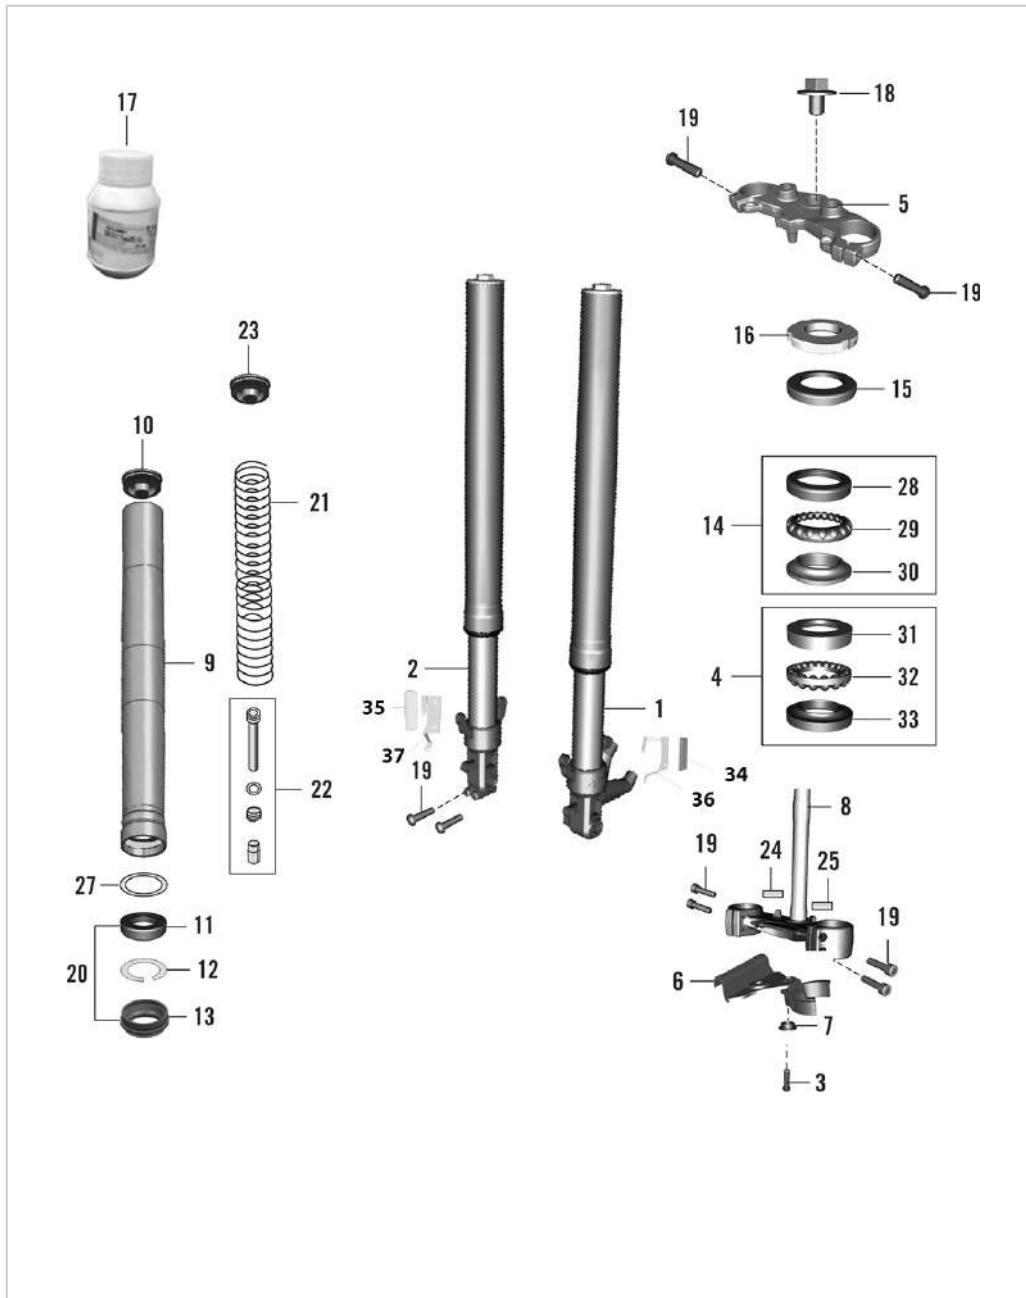

SN	Part No.	Description	QTY
1	YJY95001	AXLE CLAMP & FORK PIPE LH	1
2	YJP68001	AXLE CLAMP&FORK PIPE RH	1
3	LAC00010	BOLT SOCKET M6X1	2
4	36JU0075	KIT STEERING RACE LOWER JU/JY	1
5	JY151018	CLAMP UPPER TRIPLE	1
6	JG113857	HOSE CLAMP	1
7	JG113832	COLLAR	1
8	JY121010	ASSEMBLY UNDER BRACKET	1
9	JU121037	ASSEMBLY OUTER TUBE	2
10	JG121012	FORK TOP BOLT	2
11	JG121013	OIL SEAL	2
12	JU121009	CIRCLIP	2
13	JG121011	INNER DUST SEAL	2
14	36JU0074	KIT STEERING RACE UPPER JU/JY	1
15	DK181076	CUP STEERING	1
16	JG151026	NUT -STEERING	1
17	36JG0087	KTM FORK OIL	2
18	JY151011	BOLT FLANGED-M16X1.5XL33XPRECOAT	1
19	JY121011	BOLT SOCKET-M8X1.25XL30XCL8.8XBL	8
20	YJP40003	KIT FORK OIL SEAL SKF RED	2

RC-390 MY-21

21. FRONT FORK, TRIPLE CLAMP

oemship +919495961664