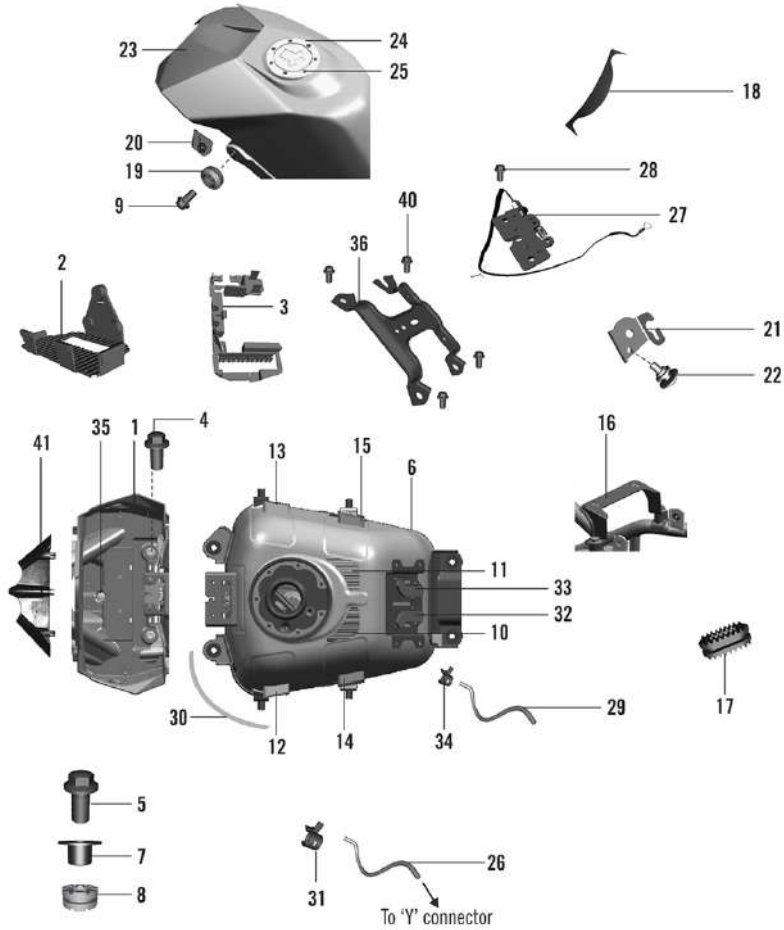

SN	Part No.	Description	QTY
41	JY181262	COVER COUPLER PROTECTION	1

RC-390 MY-21

30. EVAP PARTS

oemship +919495961664