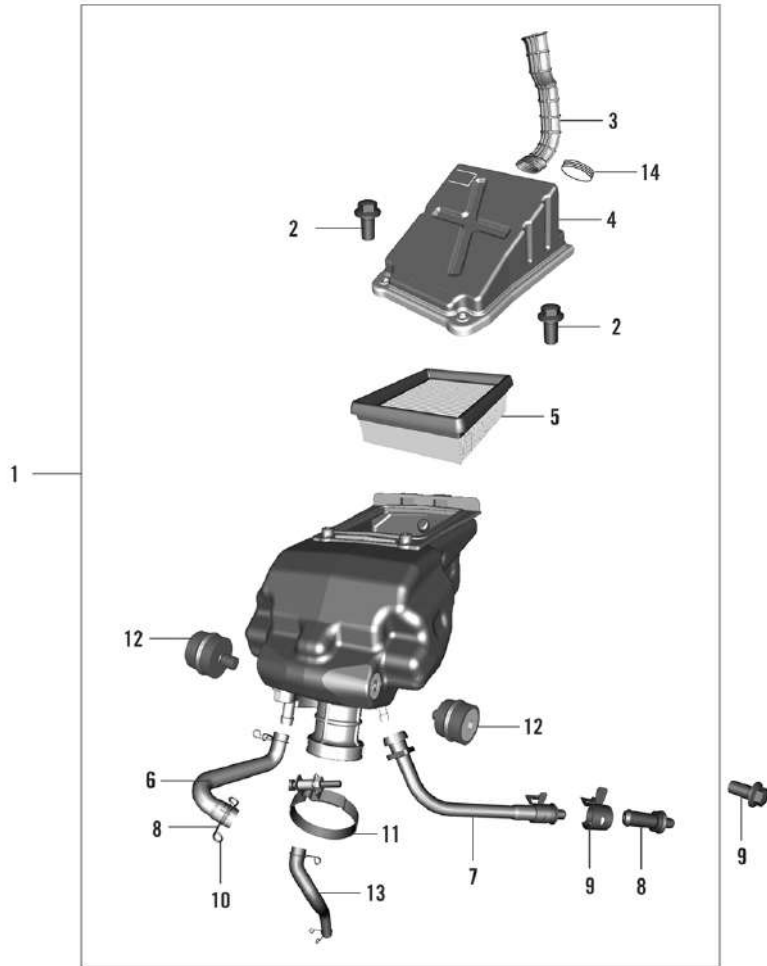

RC-390 MY-21

28. AIR FILTER

oemship +919495961664

SN	Part No.	Description	QTY
1	JY581069	AIR FILTER ASSLY INJECTION MOULDING	1
2	KBUA0612	Mushroom Head screw - M6-L12	2
3	JY581014	ENTRY DUCT	1
4	JY581075	COVER ASSEMBLY TOP	1
5	JG581004	FILTER ELEMENT (PAPER TYPE)	1
6	JY581052	BREATHER TUBE	1
7	JP581018	TUBE DRAIN	1
8	JG581056	CLAMP (BREATHER TUBE)	3
9	LAD00040	BOLT FLANGED M6 - 6L	2
10	JY581028	CLAMP	1
11	JY581405	CLAMP INTAKE PIPE	1
12	JG581058	BUSH SILENT	3
13	JY581056	OIL RETURN TUBE	1
14	JY581019	GARTER SPRING	2