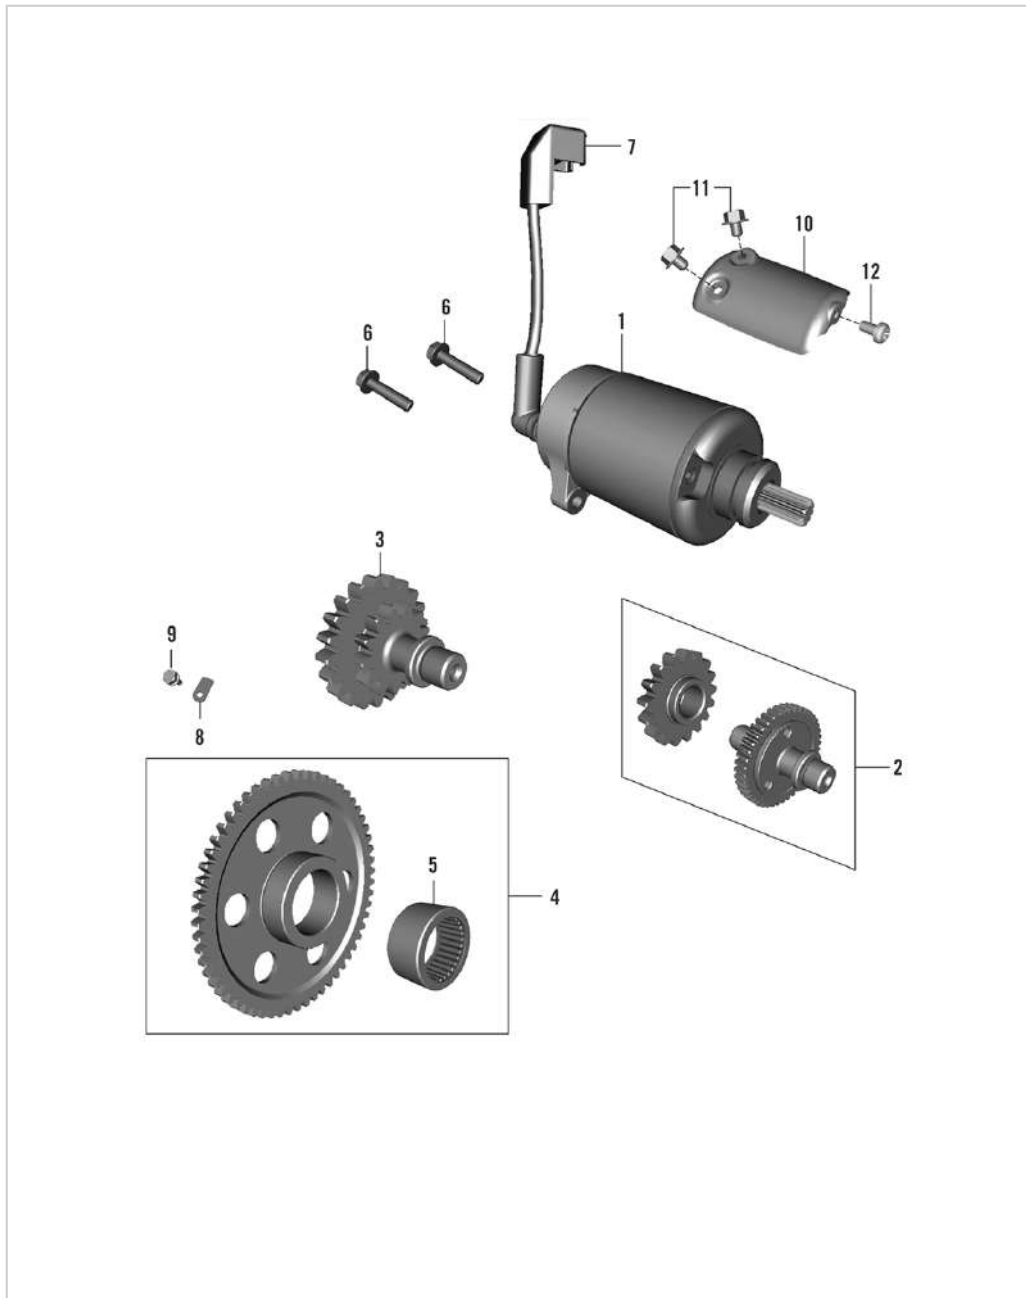

RC-390 MY-21

18. IGNITION SYSTEM

oemship +919495961664

RC-390 MY-21

19. ELECTRICAL STARTER

oemship +919495961664

SN	Part No.	Description	QTY
1	JP351600	MOTOR STARTER	1
2	JY551226	GEAR STARTER COUNTER 1 ASSLY	1
3	JY551225	GEAR STARTER COUNTER 2	1
4	JY621411	ASSEMBLY GEAR STARTER CLUTCH	1
5	BF621402	NEEDLE BEARING (25X32X16)	1
6	KADQ0625	BOLT M6	2
7	JY402210	CABLE RELAY-MOTOR	1
8	JY541040	RETAINER GEAR STARTER	1
9	LAE00042	BOLT FLANGED-M6X1	1
10	JY591308	SHIELD STARTER MOTOR	1
11	LAE00016	BOLT FLANGED M5X0.8X6L- PRECOATED	2
12	KBBE0408	SCREW PAN CROSS	1

RC-390 MY-21

20. THROTTLE BODY

oemship +919495961664

SN	Part No.	Description	QTY
1	JY611232	BODY THROTTLE ASSEMBLY	1
2	JY611000	FUEL INJECTOR	1
3	JG611006	CLIP INJECTOR CLIP	1
4	JY611216	ASSEMBLY INJ CAP WITH QC	1
5	JY581405	CLAMP INTAKE PIPE	1
6	LBC00003	SCREW CSK CROSS M6X1	3
7	JP351463	ECU EMS	1
8	JY581404	O RING INTAKE PIPE	1
9	JY581200	PIPE INTAKE	1