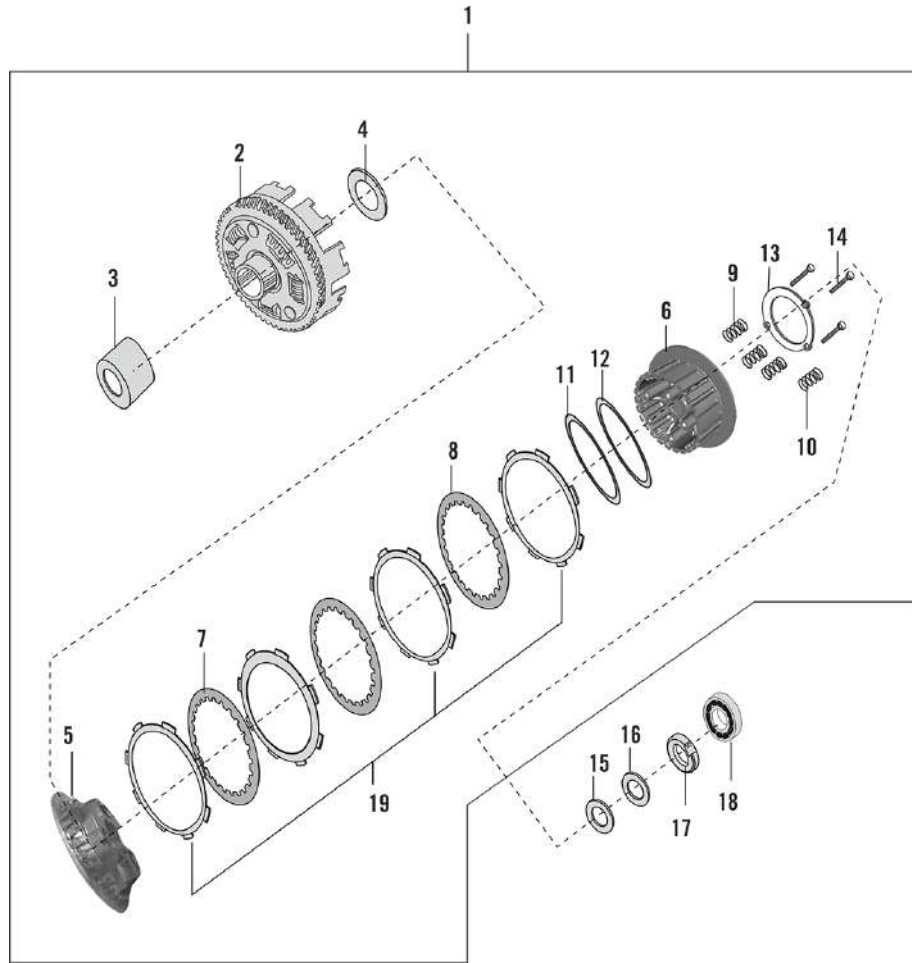

RC-390 MY-21

7. CLUTCH - ASSIST AND SLIPPER TYPE

SN	Part No.	Description	QTY
1	JF551500	ASSEMBLY CLUTCH	1
2	JF551412	CLUTCH OUTER COMP.	1
3	JY551401	BUSH COLLARED	1
4	JY551403	CLUTCH WASHER	1
5	JY551438	PLATE CLUTCH PRESSURE	1
6	JY551435	CLUTCH CENTER	1
7	JY551436	PLATE A CLUTCH	5
8	JY551437	PLATE B CLUTCH	1
9	JY551439	SPRING CLUTCH	3
10	JY551440	SEAT SPRING	3
11	JY551441	SPRING JUDDER	1
12	JY551442	EAT JUDDER	1
13	JY551443	PLATE STOPPER	1
14	LAD00166	BOLT FLANGED-M6X1XL35XCL 8.8XBRT	3
15	JY551019	WASHER PLAIN	1
16	DG101275	WASHER (SPECIAL)	1
17	LCG00009	NUT HEX FLANGED-M16X1.5-LH	1
18	LPA00004	BEARING BALL-ID 15XOD 28XTHK 7	1
19	36JY0103	KIT FRICTION PLATE KTM 390 A & S MY 15	1