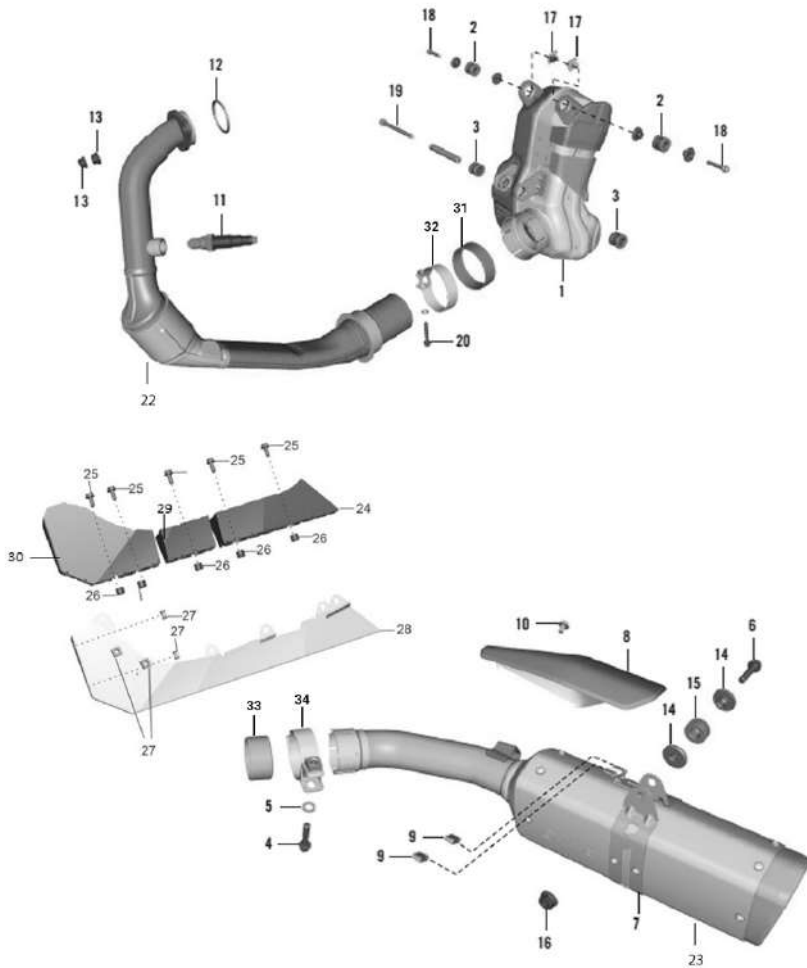

SN	Part No.	Description	QTY
		ADHESIVE -LOCTITE C5-A COPR	
21	LZC00011	BASE	1
22	JP591132	PIPE ASSEMBLY A	1
23	JP591028	MUFFLER ASSEMBLY SECONDARY	1
24	JP591044	PROTECTOR MUFFLER INNER REAR	1
25	KADD0612	BOLT FLANGED	5
26	JH111172	BUSH	5
27	JG113404	CLIP NUT	2
28	JP591045	PROTECTOR ASSEMBLY MUFFLER OUTER	1
29	JP591043	PROTECTOR MUFFLER INNER MIDDLE	1
30	JP591082	PROTECTOR MUFFLER INNER FRONT	1
31	JP591042	GASKET MUFFLER PRIMARY	1
32	JP591012	CLAMP	1
33	JP591033	GASKET MUFFLER SECONDARY	1
34	JP591013	CLAMP	1

RC-390 MY-21

28. AIR FILTER

oemship +919495961664