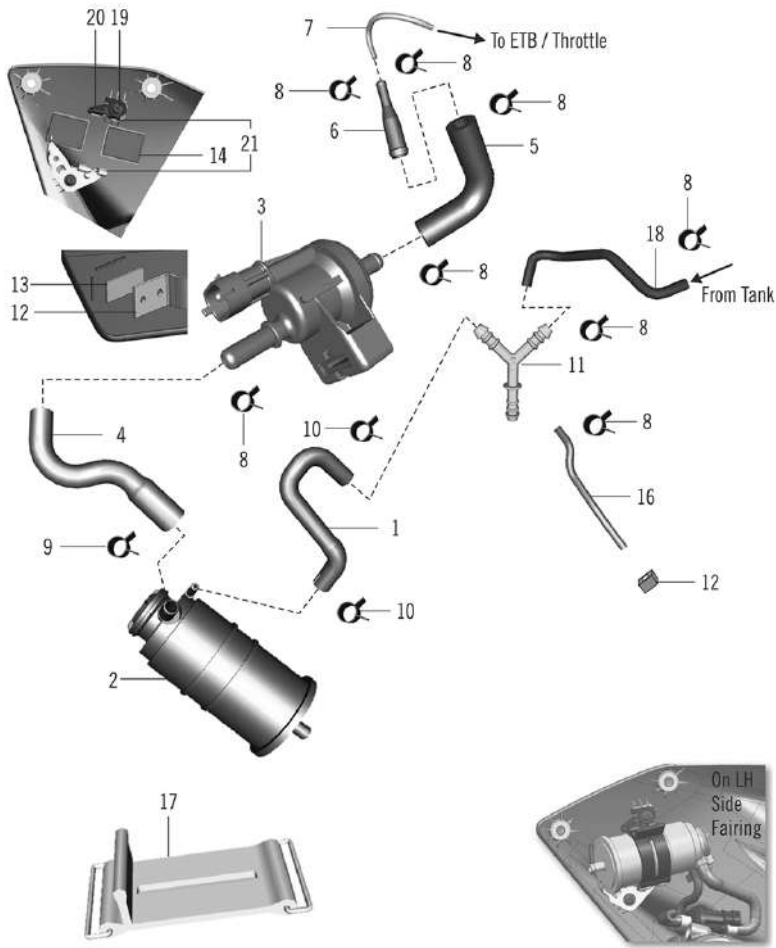

RC-390 MY-21

29. TANK, COVER

oemship +919495961664

SN	Part No.	Description	QTY
41	JY181262	COVER COUPLER PROTECTION	1

RC-390 MY-21

30. EVAP PARTS

oemship +919495961664

SN	Part No.	Description	QTY
1	JY171603	CANISTER TO TUBE CONNECTOR	1
2	JY171077	CANISTER	1
3	JG171601	VALVE PURGE	1
4	JY171602	TUBE CANISTER TO PURGE VALVE	1
5	JY171606	TUBE PURGE VALVE TO CONNECTOR	1
6	JG171086	CONNECTOR TUBE EVAP	1
7	JY171604	TUBE CONNECTOR TO ETB	1
8	JY171090	SPRING BAND CLAMP 13X12	8
9	JY171069	SPRING BAND CLAMP 15X10	1
10	JY171070	SPRING BAND CLAMP 10.5 X 8.4	3
11	JY113842	CONNECTOR Y SHAPE	1
12	GF161168	PAD FOAM FOR ELECT UNITS	2
13	JG171048	DUEL LOCK	1
14	JY181207	BRACKET DRAIN TUBE HOLDING	1
15	JY171825	PLUG FUEL DRAIN	1
16	JY171824	PIPE CONNECTOR-PLUG	1
17	JY181314	RUBBER BAND	1
18	JY171066	TUBE TANK TO CANISTER (US)	1
19	JY113821	SCREW BUTTON HEAD-M6X1XL12XBLACK	2
20	JY113849	BRACKET CANISTER MTG LOOSE	1

RC-390 MY-21

30. EVAP PARTS

oemship +919495961664

SN	Part No.	Description	QTY
21	JY113851	PAD RUBBER CANISTER MTG BKT	4

RC-390 MY-21

31. SEATS

oemship +919495961664

SN	Part No.	Description	QTY
1	JY191012	ASSEMBLY SEAT DOM MY16	1
2	JY191010	SEAT ASSEMBLY PILLION	1
3	JY232604	ASSEMBLY SEAT LOCK FRONT	1
4	JY113824	BRACKET CABLE LID LOCK	1
5	JY113826	COLLAR UNDER TRAY	2
6	JL191007	DAMPER SEAT	4
7	JY191007	GROMMET PILLION SEAT	1
8	JY113808	BRACKET SEAT MIDDLE	1
9	JY232605	SEAT LOCK CABLE	1
10	KADD0618	BOLT FLANGED	2
11	JG171023	SCREW SEAT HOOKING & TNK COV MTG	2
12	JG232603	BRACKET SEAT LOCK BARREL	1
13	KACF0612	BOLT SOCKET-M6X1XL12XCL 8.8XBRT	2