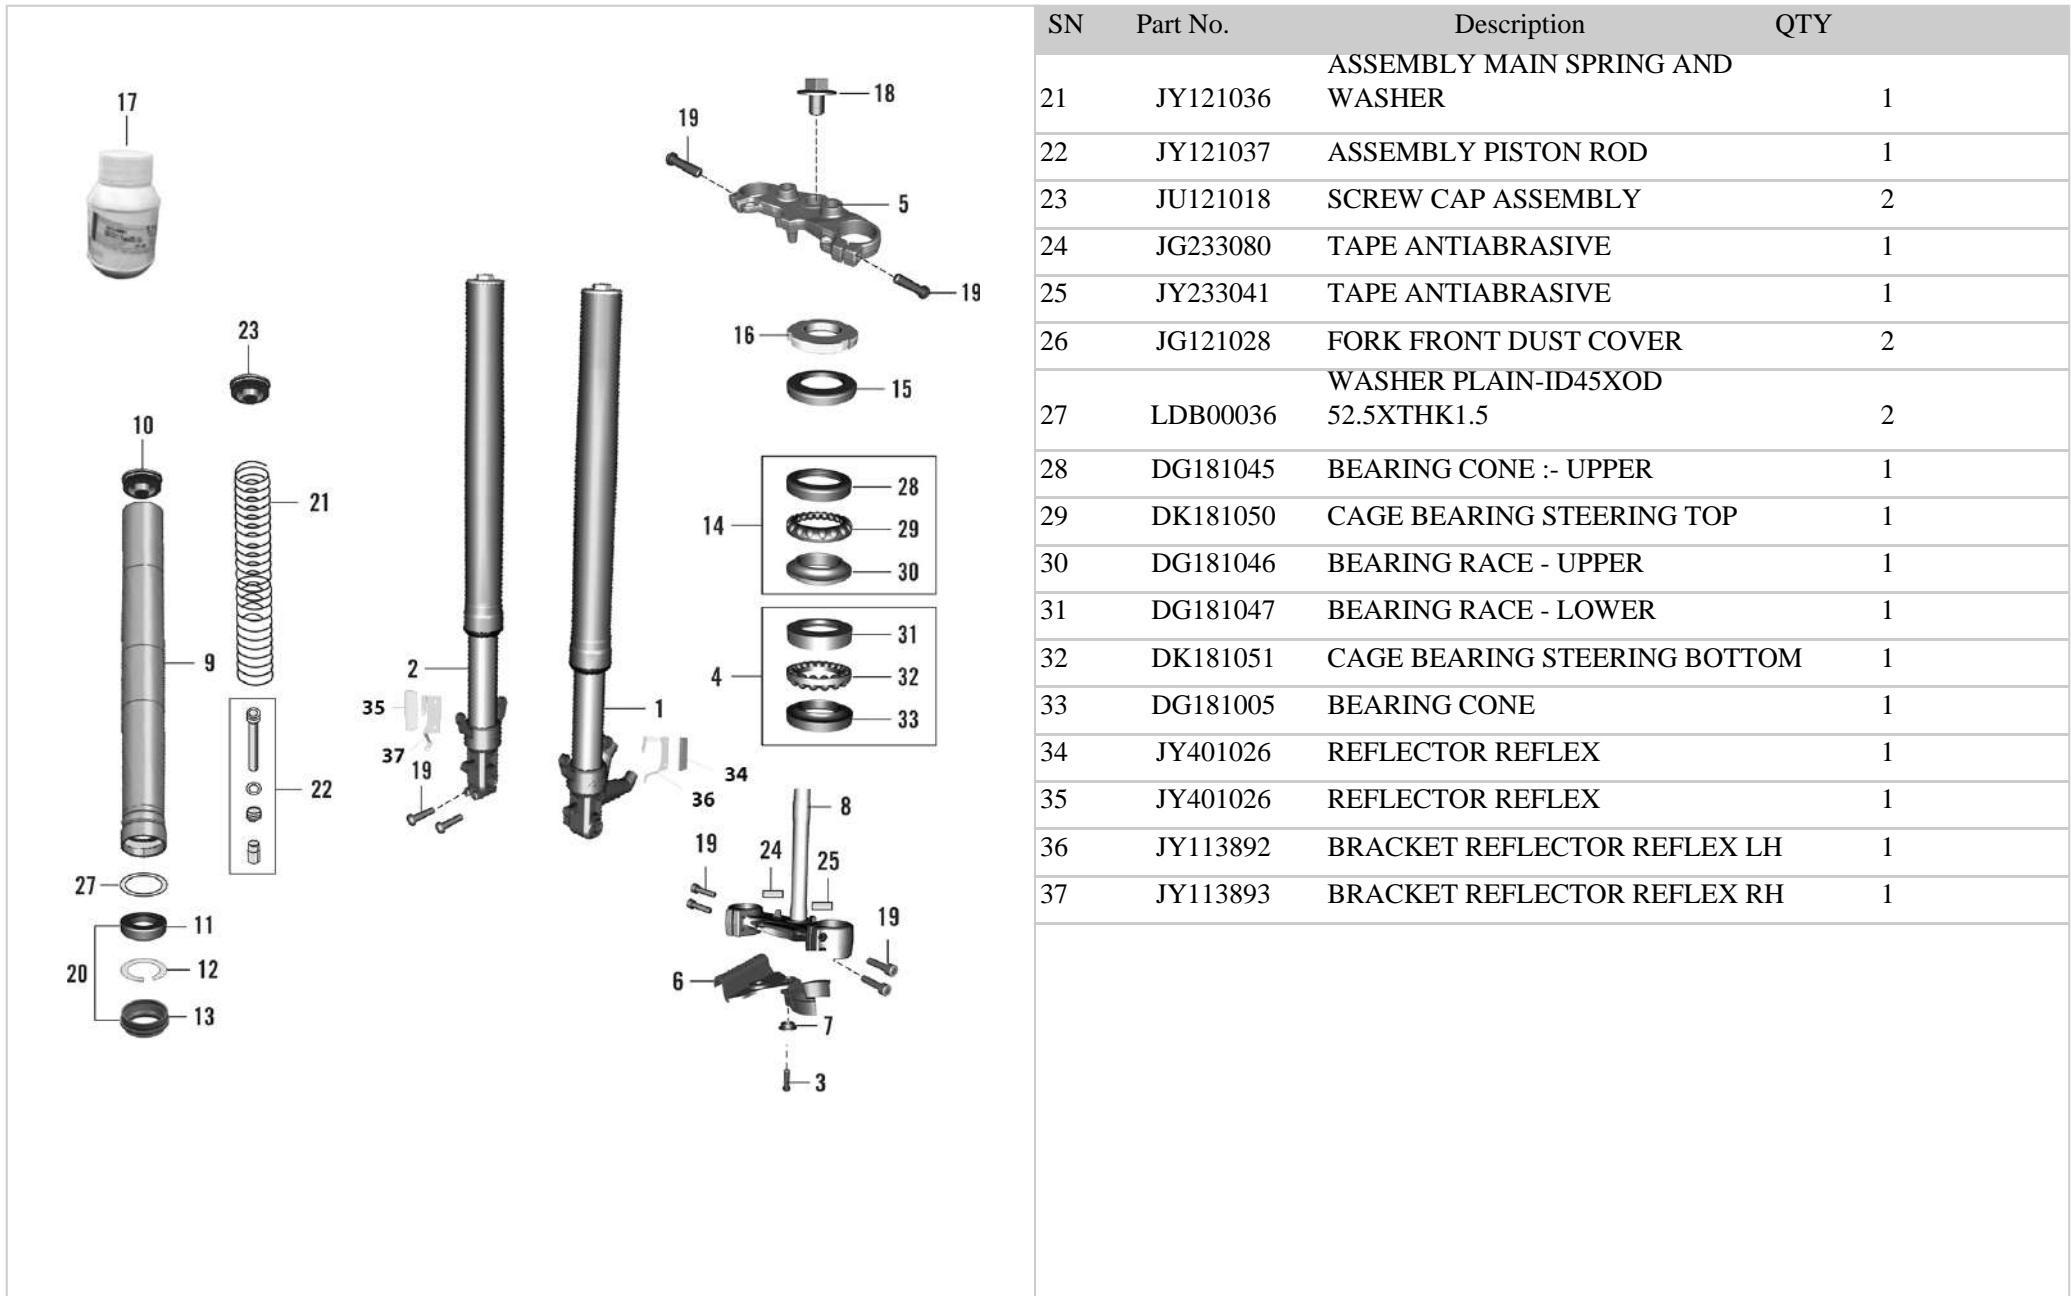

SN	Part No.	Description	QTY
21	JY121036	ASSEMBLY MAIN SPRING AND WASHER	1
22	JY121037	ASSEMBLY PISTON ROD	1
23	JU121018	SCREW CAP ASSEMBLY	2
24	JG233080	TAPE ANTIABRASIVE	1
25	JY233041	TAPE ANTIABRASIVE	1
26	JG121028	FORK FRONT DUST COVER	2
27	LDB00036	WASHER PLAIN-ID45XOD 52.5XTHK1.5	2
28	DG181045	BEARING CONE :- UPPER	1
29	DK181050	CAGE BEARING STEERING TOP	1
30	DG181046	BEARING RACE - UPPER	1
31	DG181047	BEARING RACE - LOWER	1
32	DK181051	CAGE BEARING STEERING BOTTOM	1
33	DG181005	BEARING CONE	1
34	JY401026	REFLECTOR REFLEX	1
35	JY401026	REFLECTOR REFLEX	1
36	JY113892	BRACKET REFLECTOR REFLEX LH	1
37	JY113893	BRACKET REFLECTOR REFLEX RH	1

RC-390 MY-21

22. HANDLEBAR, CONTROLS

oemship +919495961664