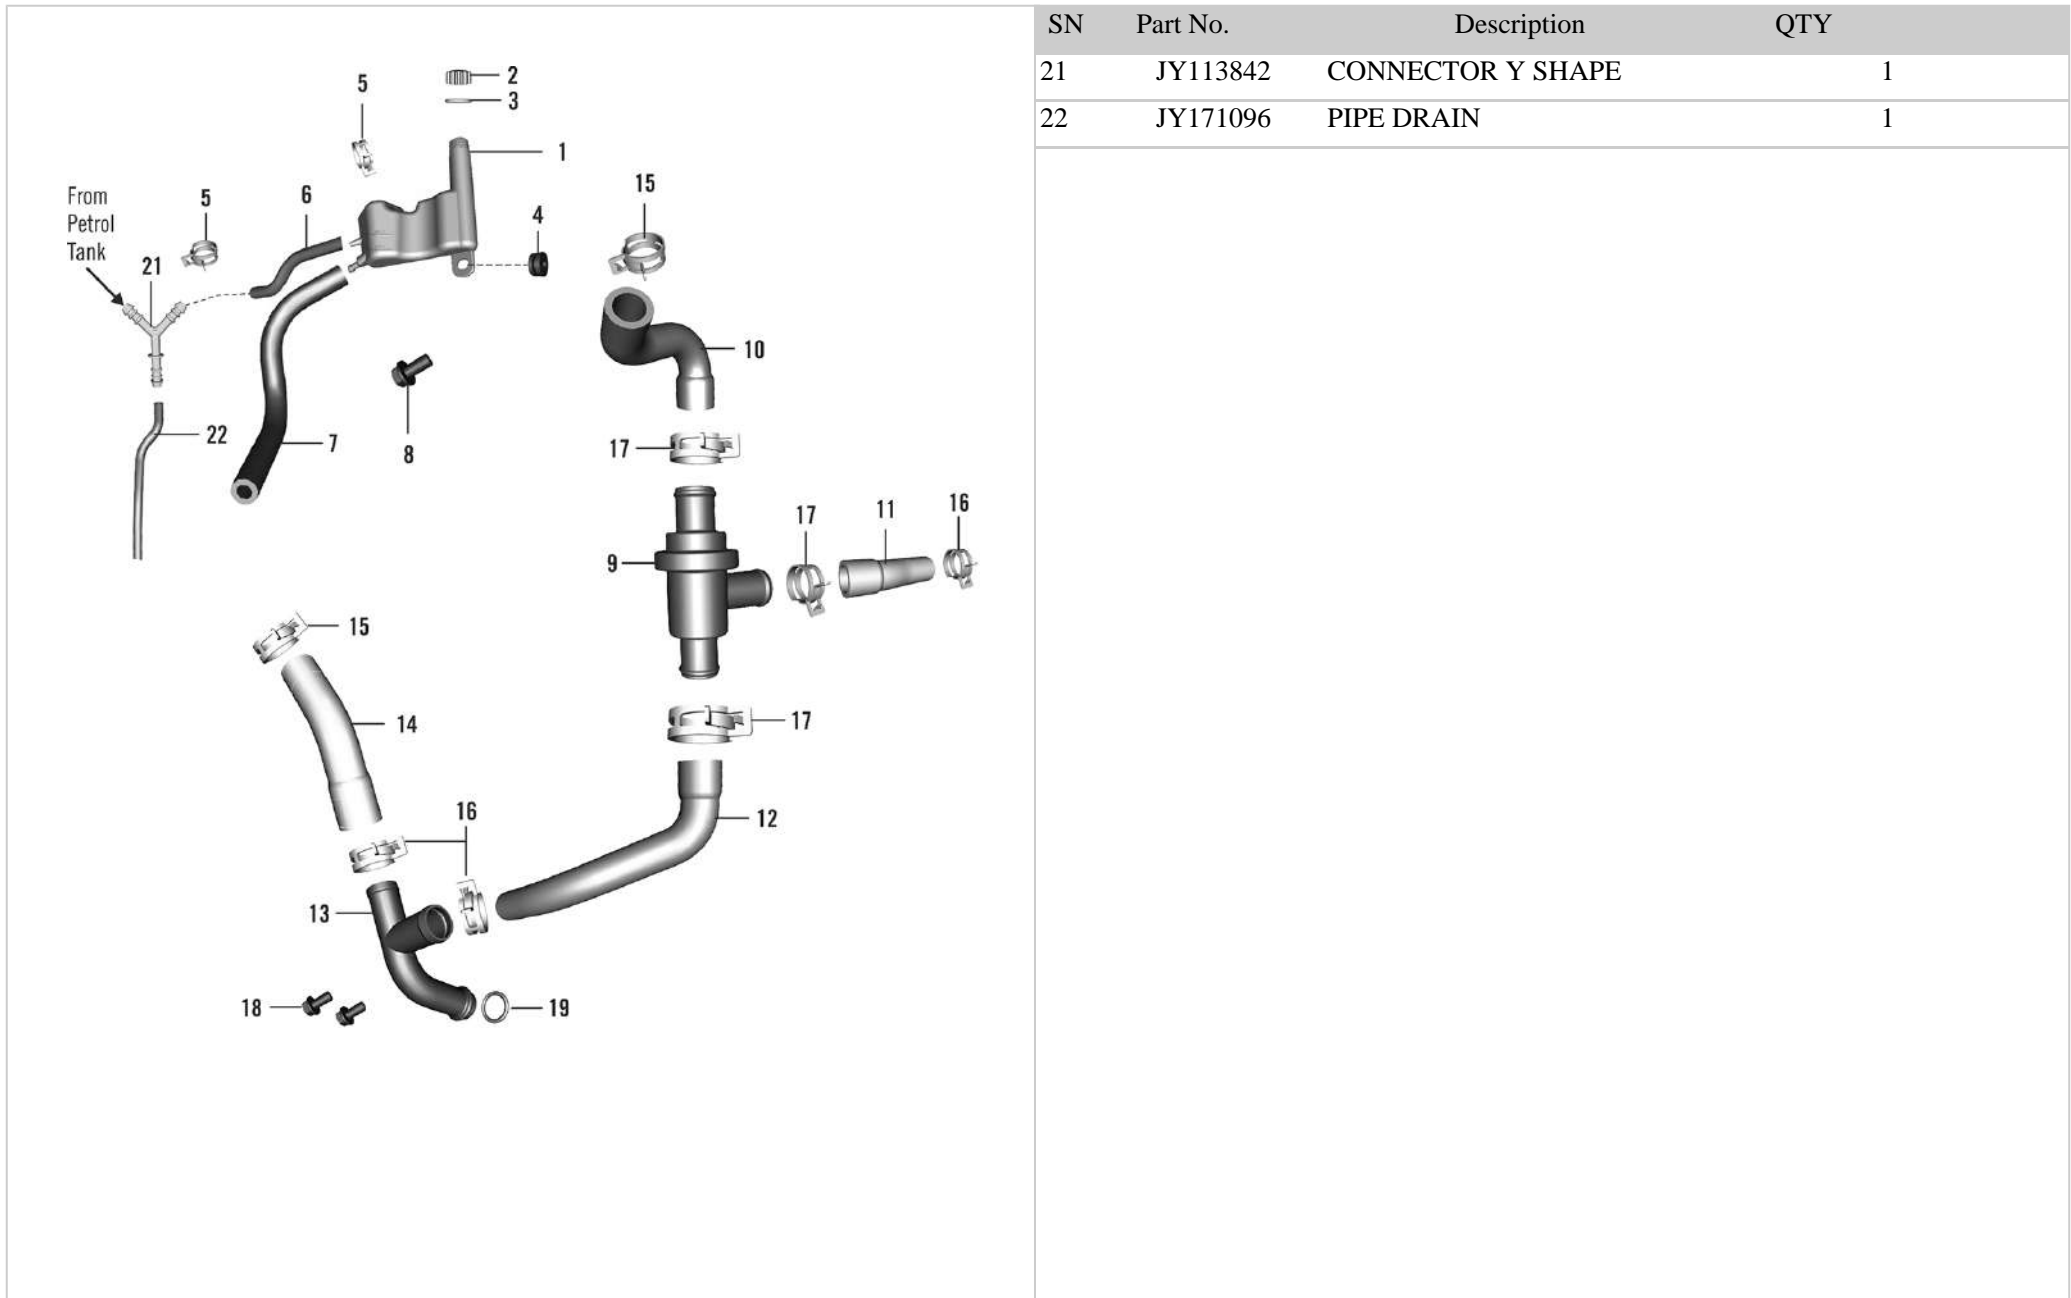

9	JY561004	SHAFT INPUT GEAR SHIFT FORK	1
9	JG601014	UNIT THERMOSTAT	1
10	JG561226	SPRING STOPPER DRUM	1
10	JF561001	SHAFT OUTPUT FORK SHIFT	1
10	JY601228	HOSE THERMOSTAT TO RADIATOR	1
11	JG561215	COMPRESSION SPRING	1
11	JY601215	HOSE COOLANT(ENG TO THERM)	1
11	JU561400	LEVER CHANGE ARM COMP	1
12	JY601204	HOSE COOLANT(THERM. TO T PIPE)	1
12	KADD0622	BOLT-FLANGE-KAD ST-D DIA-06 L-22	1
13	JG601239	ASSEMBLY COOLANT PIPE T	1
13	JY113008	ROD ASSEMBLY TIE	1
14	JU161007	ASSEMBLY CHANGE LEVER	1
14	JY601229	HOSE RAD. TO COOLANT PIPE-T	1
15	JG113061	BEARING CHANGE LEVER	2
15	JG601234	CLAMP DIA 23	2
16	JG601016	CLAMP_G2	3
16	JG113010	DAMPER CHANGE LEVER	1
17	JG601210	CLAMP RADIATOR PIPE DIA 25.2	3
17	JY113015	SPACER FOR CHANGE LEVER	2
18	JY113025	BOLT CHANGE LEVER	1
18	LAE00049	BOLT FLANGE- M6X1XL14XBRTXPRECOAT	2
19	JG601221	O-RING COOLANT PIPE	1
20	JG171029	SPRING BAND CLAMP 11.5 x 8.4	3

RC-390 MY-21

13. COOLING SYSTEM

oemship +919495961664

RC-390 MY-21

13. COOLING SYSTEM

oemship +919495961664