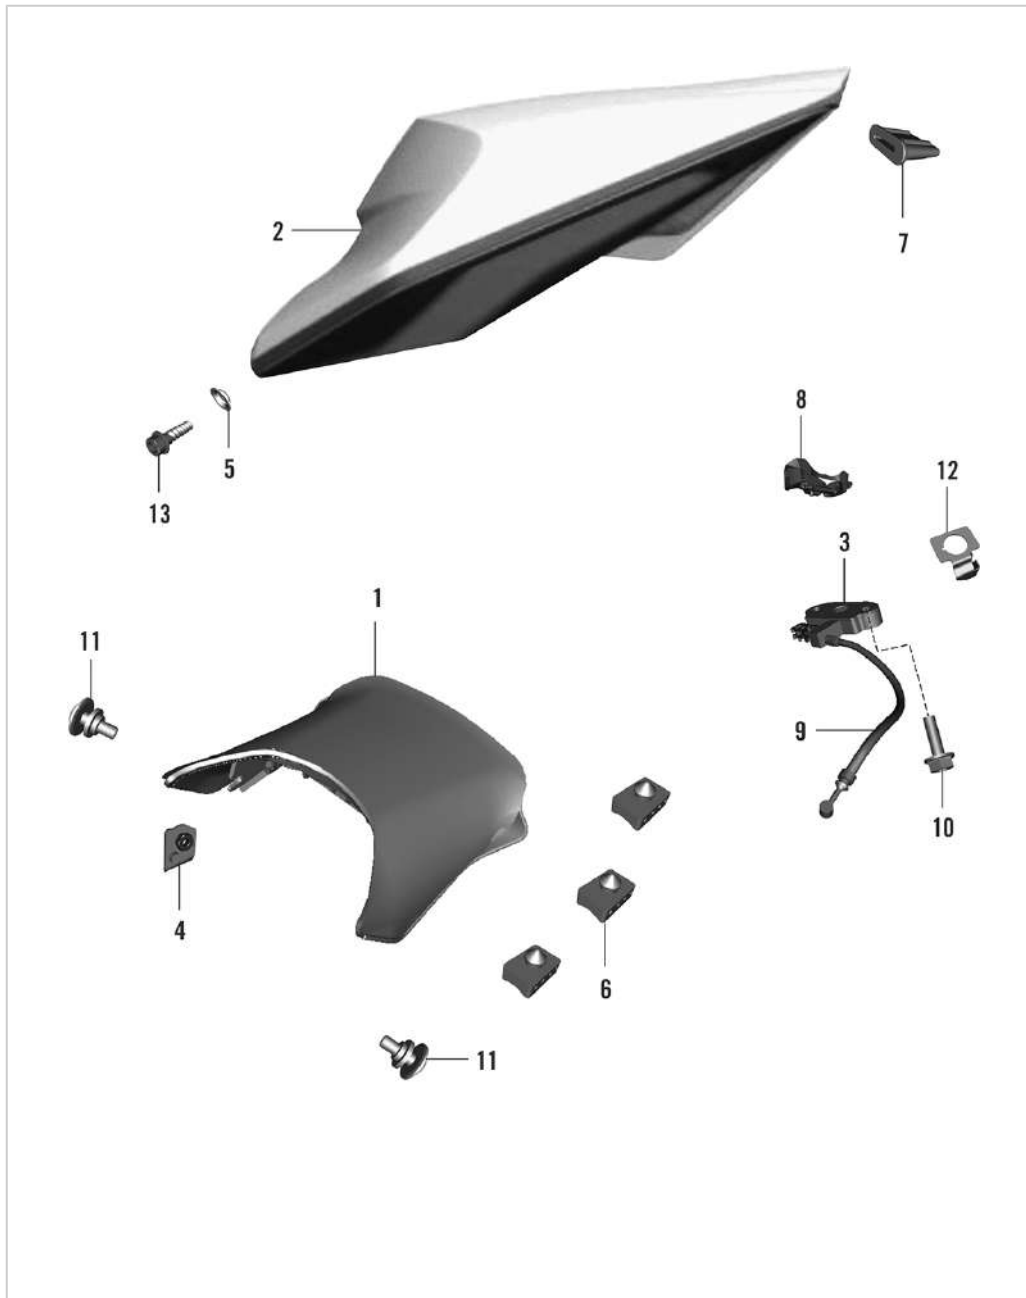

RC-390 MY-21

30. EVAP PARTS

oemship +919495961664

SN	Part No.	Description	QTY
21	JY113851	PAD RUBBER CANISTER MTG BKT	4

RC-390 MY-21

31. SEATS

oemship +919495961664

SN	Part No.	Description	QTY
1	JY191012	ASSEMBLY SEAT DOM MY16	1
2	JY191010	SEAT ASSEMBLY PILLION	1
3	JY232604	ASSEMBLY SEAT LOCK FRONT	1
4	JY113824	BRACKET CABLE LID LOCK	1
5	JY113826	COLLAR UNDER TRAY	2
6	JL191007	DAMPER SEAT	4
7	JY191007	GROMMET PILLION SEAT	1
8	JY113808	BRACKET SEAT MIDDLE	1
9	JY232605	SEAT LOCK CABLE	1
10	KADD0618	BOLT FLANGED	2
11	JG171023	SCREW SEAT HOOKING & TNK COV MTG	2
12	JG232603	BRACKET SEAT LOCK BARREL	1
13	KACF0612	BOLT SOCKET-M6X1XL12XCL 8.8XBRT	2