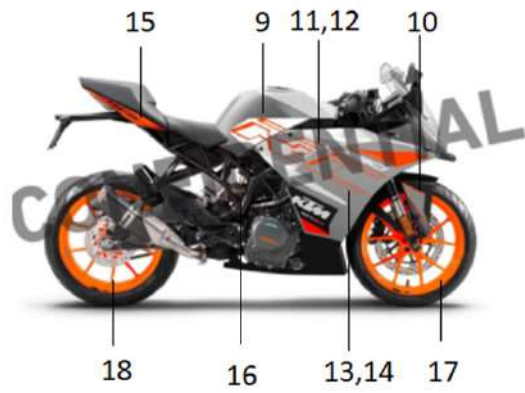

SN	Part No.	Description	QTY
1	36JY0265	KIT DECAL TANK	1
2	36JY0266	KIT DECAL FENDOR FR MY20 RC390	1
3	JY233299	DECAL FAIRING SIDE INNER LH GREY	1
4	JY233300	DECAL FAIRING SIDE INNER RH GREY	1
5	JY233198	EMBLEM RC	1
6	36JY0267	KIT DECAL FRG LH MY20 RC390 GREY	1
7	36JY0268	KIT DECAL FRG RH MY20 RC390 GREY	1
8	36JY0269	KIT DCL SEAT CWL MY20 RC390 GRY	1
9	52JY2401	TANK COVER TOP JY171002 SL MET MATT+DECL	1
10	52JY2402	RC FRONT FENDER EBONY BLACK+DECAL	1
11	52JY2405	RC INNER FAIRING LH JY181220 C WHITE+DEC	1
12	52JY2406	RC INNER FAIRING RH JY181221 C WHITE+DEC	1
13	52JY2403	OUTER FAIRING LH JY181222 S MET MAT+DECL	1
14	52JY2404	OUTER FAIRING RH JY181223 S MET MATT+DECL	1
15	52JY2400	UNDER TRAY BOTTOM JY181211 E ORG MAT+DEC	1
16	52JY1595	FAME ASSLY OF RC390 MY18 INHOUSE BLACK	1
17	36JY0205	KIT FR WHEEL ELEC ORANGE MY17	1
18	36JY0206	KIT RR WHEEL ELEC ORANGE MY17	1

RC-390 MY-21

37. FRONT WHEEL

oemship +919495961664