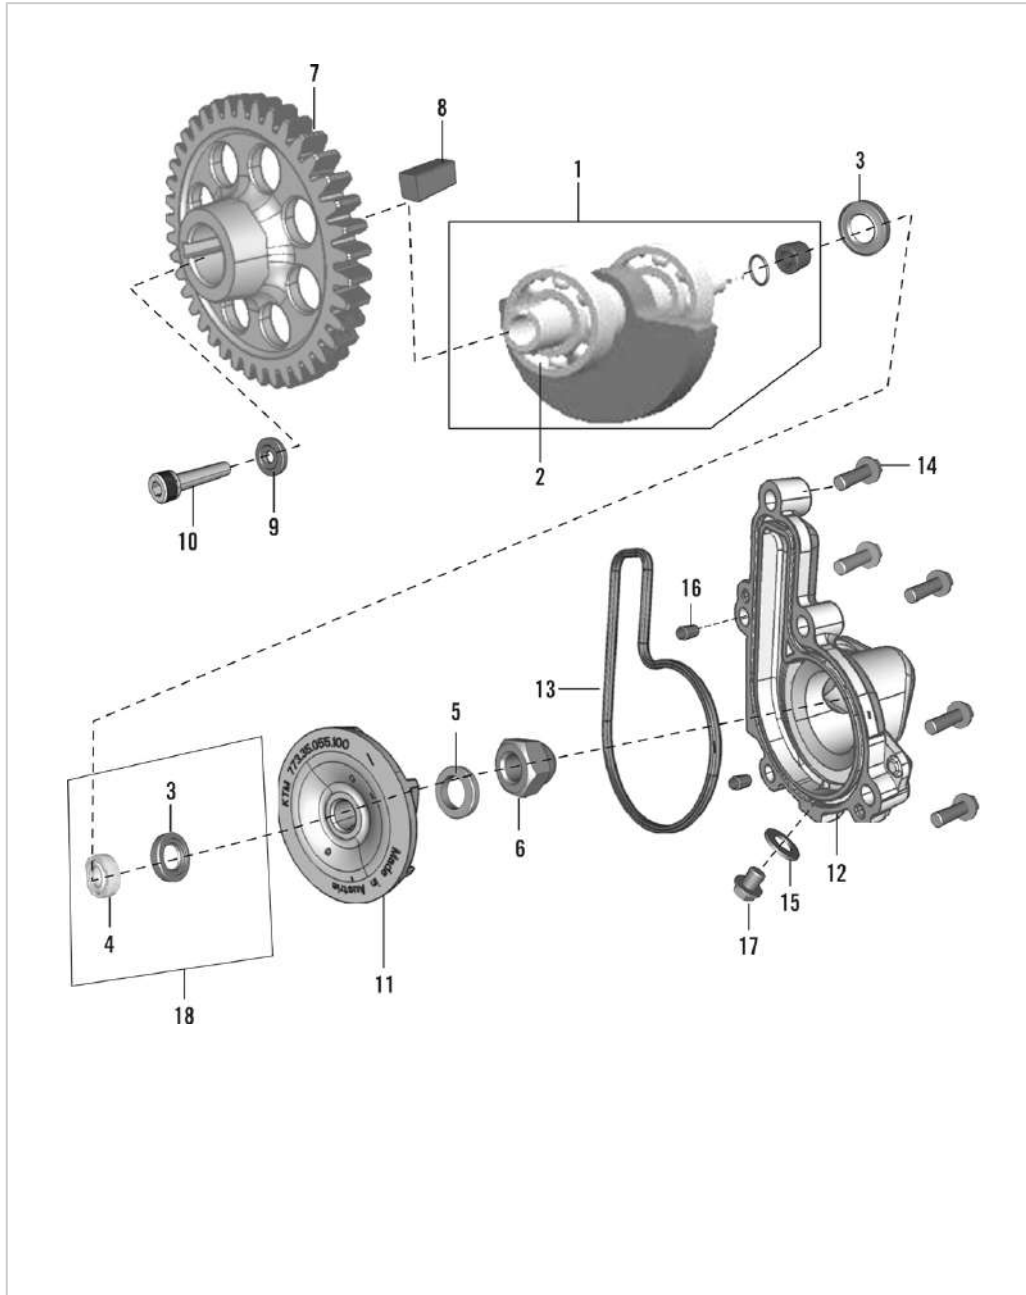

4. BALANCER SHAFT

SN	Part No.	Description	QTY
1	36JY0192	KIT BALANCER SHAFT KTM 390	1
2	KPBF6304	BEARING-BALL-C3 CLEARANCE-HN3	2
3	JG601007	SEAL OIL	1
4	JL601010	WATER SEAL_DOUBLE LIP	1
5	JG531215	WASHER 2.5MM	1
6	JG601005	DOME NUT	1
7	JG531207	GEAR BALANCER DRIVEN	1
8	DS101154	KEY	1
9	LDB00051	WASHER PLAIN-ID 8.2XOD 26XTHK 3	1
10	LAC00086	BOLT SOCKET-M8X1XL40	1
11	JG601013	WATER PUMP ROTOR_G2	1
12	JG601024	COVER PUMP WATER	1
13	JG601012	O-RING (WATER PUMP COVER)	1
14	KAEW0620	BOLT FLANGE SMAL-M6X1XL20XBRIGHT	5
15	39166511	WASHER - SEAL :- 6	1
16	39260607	PIN - PARALLEL	2
17	LAE00048	BOLT FLANGED M6X1	1
18	36JG0091	KIT WATER PUMP SEALS W/GRASE	1