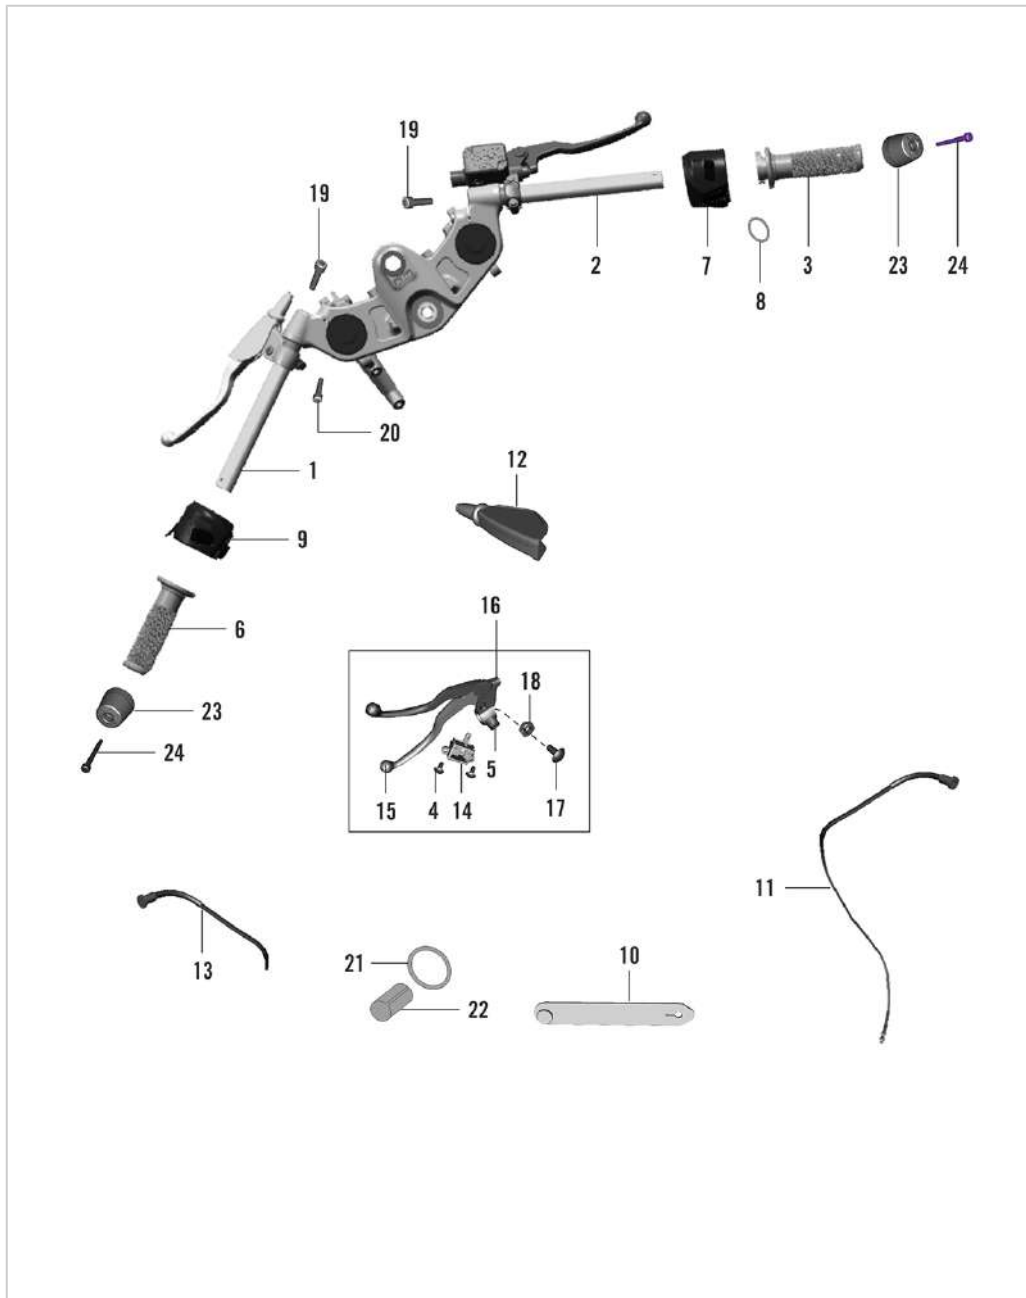

SN	Part No.	Description	QTY
21	36DU1901	CABLE ADJ.KIT - CT 100	1
22	30191017	NUT	1
23	DK181043	HANDLE BAR WEIGHT	2
24	KACJ0655	BOLT SOCKET- M6X1XL55XCL8.8XBLACK	2

RC-390 MY-21

23. FRAME

oemship +919495961664