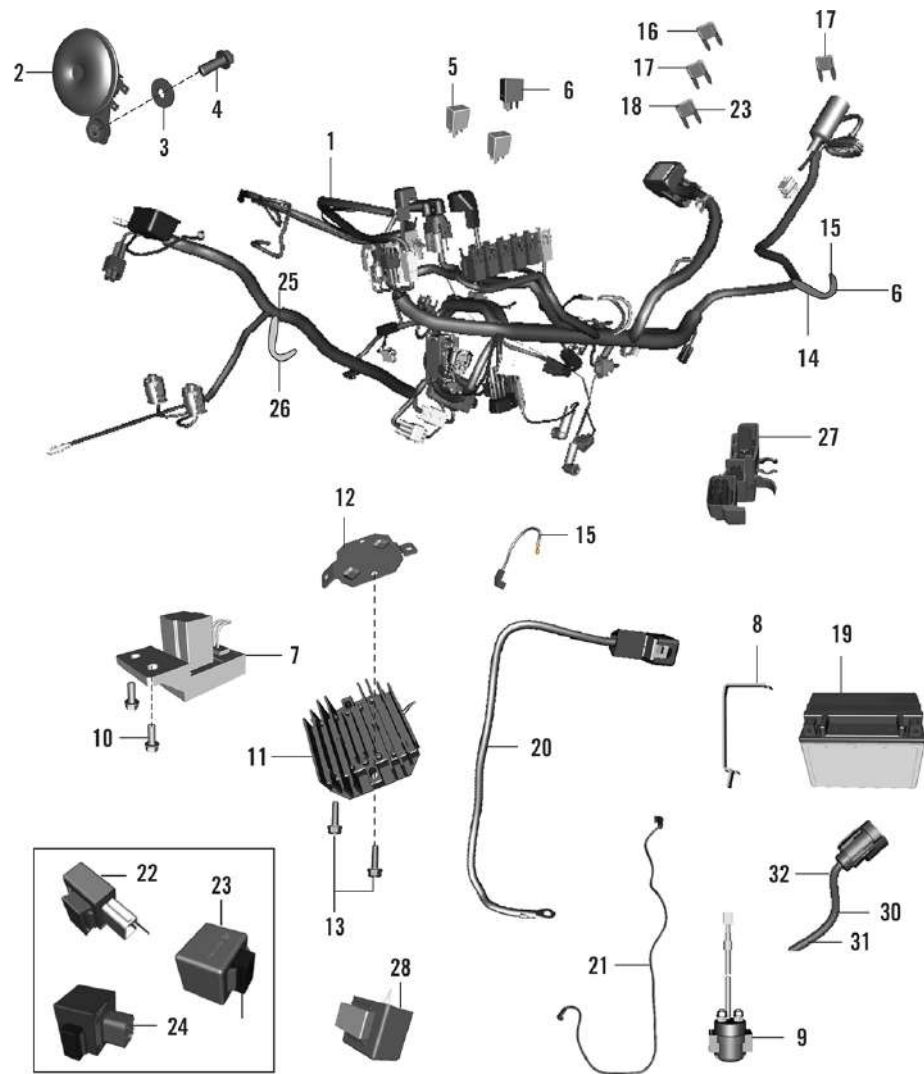

SN	Part No.	Description	QTY
21	JY402210	CABLE RELAY-MOTOR	1
22	JG402002	DC FLASHER	1
23	JG402230	FUSE 30A (BLADE TYPE)	1
24	JL403200	TERMINATION UNIT	1
25	JG402244	CABLE TIE ORANGE 150 L	1
26	JG402245	CABLE TIE ORANGE 200 L	1
27	JY181299	COVER FAIRING COUPLER	1
28	JY401410	RESISTOR UNIT	1
29	KAED0620	BOLT-FLANGED-SMALL (HT COIL BOL)	1
30	JP402217	PIGTAIL INTAKE AIR TEMPERATURE SENSOR	2
31	JL402219	PIGTAIL OIL PRESSURE SWITCH	1
32	JY402246	PIGTAIL COOLANT TEMP SENSOR RC MY16	1

RC-390 MY-21

41. BRAKE SYSTEM - REAR

oemship +919495961664