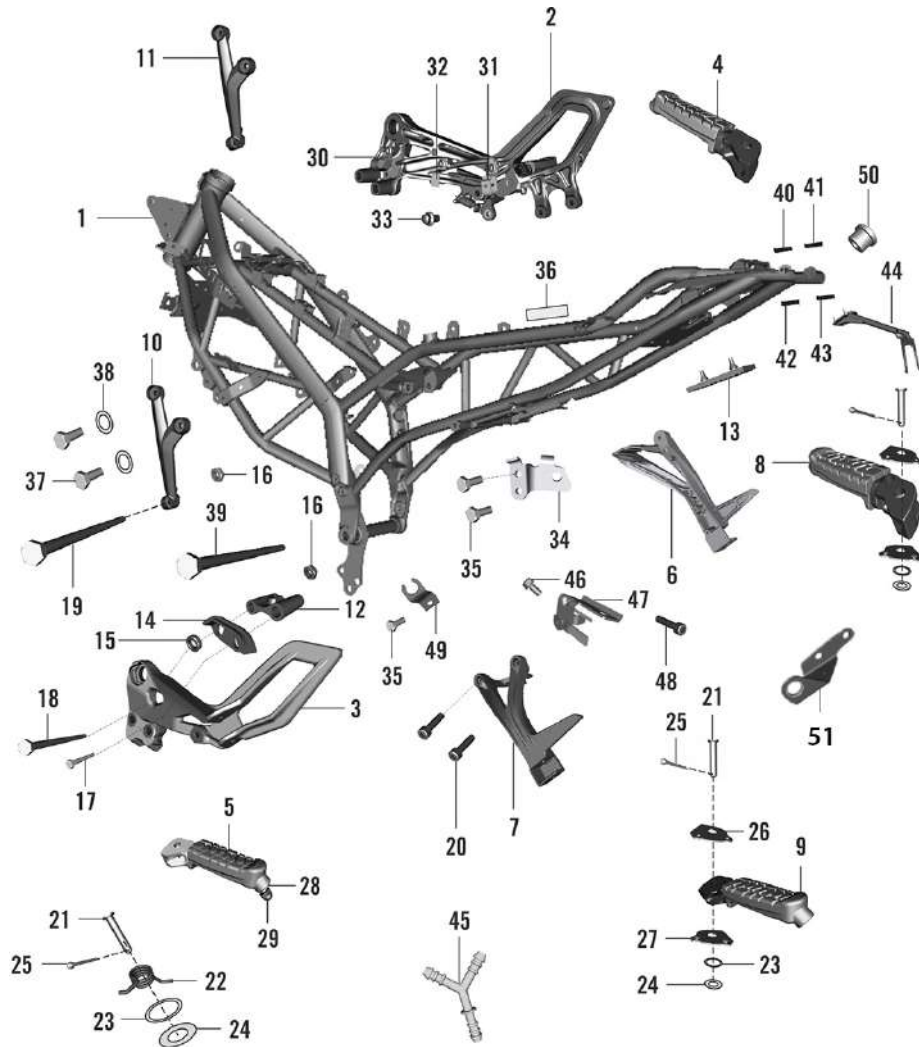

SN	Part No.	Description	QTY
1	52JY0943	JY111161_MY18 FRAME ASSY WITH EB ORANGE	1
2	JY113005	HOLDER STEP RH	1
3	JY113004	HOLDER STEP LH	1
4	JP113028	STEP ASSEMBLY RIDER RH	1
5	JP113027	STEP ASSEMBLY RIDER LH	1
6	JY113007	HOLDER STEP PILLION RH	1
7	JY113006	HOLDER STEP PILLION LH	1
8	JP113029	STEP ASSEMBLY PILLION LH	1
9	JP113030	STEP ASSEMBLY PILLION RH	1
10	JP113402	ENGINE HANGER LH KT21/KT22	1
11	JP113403	ENGINE HANGER RH KT21/KT22	1
12	JG113800	DUMBLE SPACERS FOR STEPHOLDER	2
13	JY113836	RUBBER DAMPER	2
14	JG122015	CHAIN GUIDE	1
15	JG113802	SPACER - CHAIN TENSIONER MTG	2
16	KCGD1010	NUT HEX FLANGED	2
17	LAD00039	BOLT FLANGED-M10 X 1.25P X 92L	2
18	LAD00038	BOLT FLANGE-M10 X 1.25 X L267XBRIGHT	1
19	JG113403	BOLT FLANGED M10X1.25	1
20	LAC00067	BOLT SOCKET-M8X1.25XL 27XPRECOAT	4

RC-390 MY-21

23. FRAME

oemship +919495961664