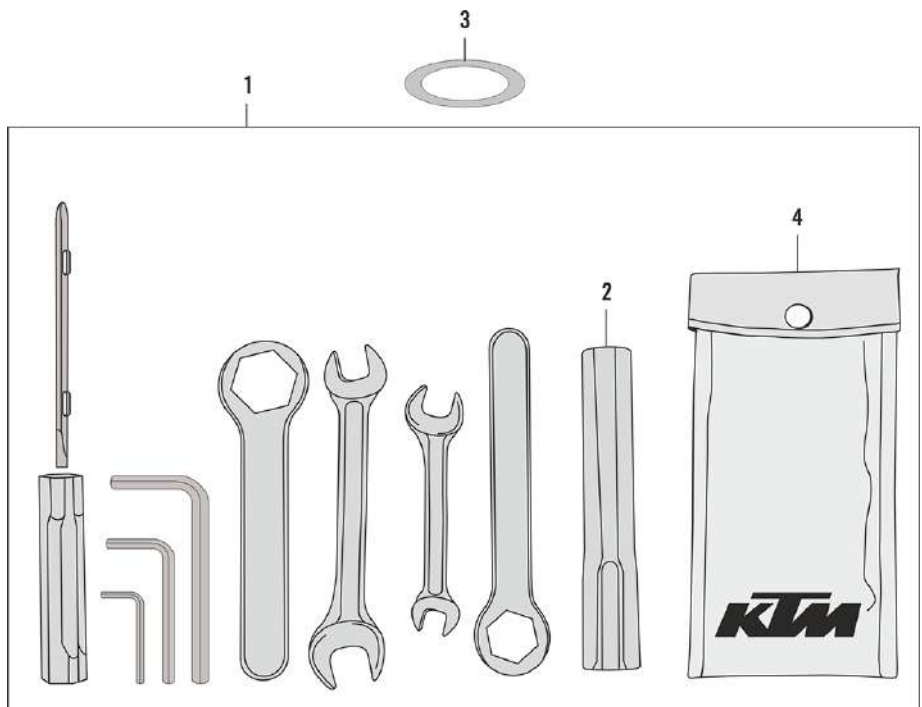

SN	Part No.	Description	QTY
1	JY231000	TOOLKIT	1
2	JG231003	SPANNER BOX	1
3	DK221024	O RING	1
4	JG231002	BAG TOOL	1