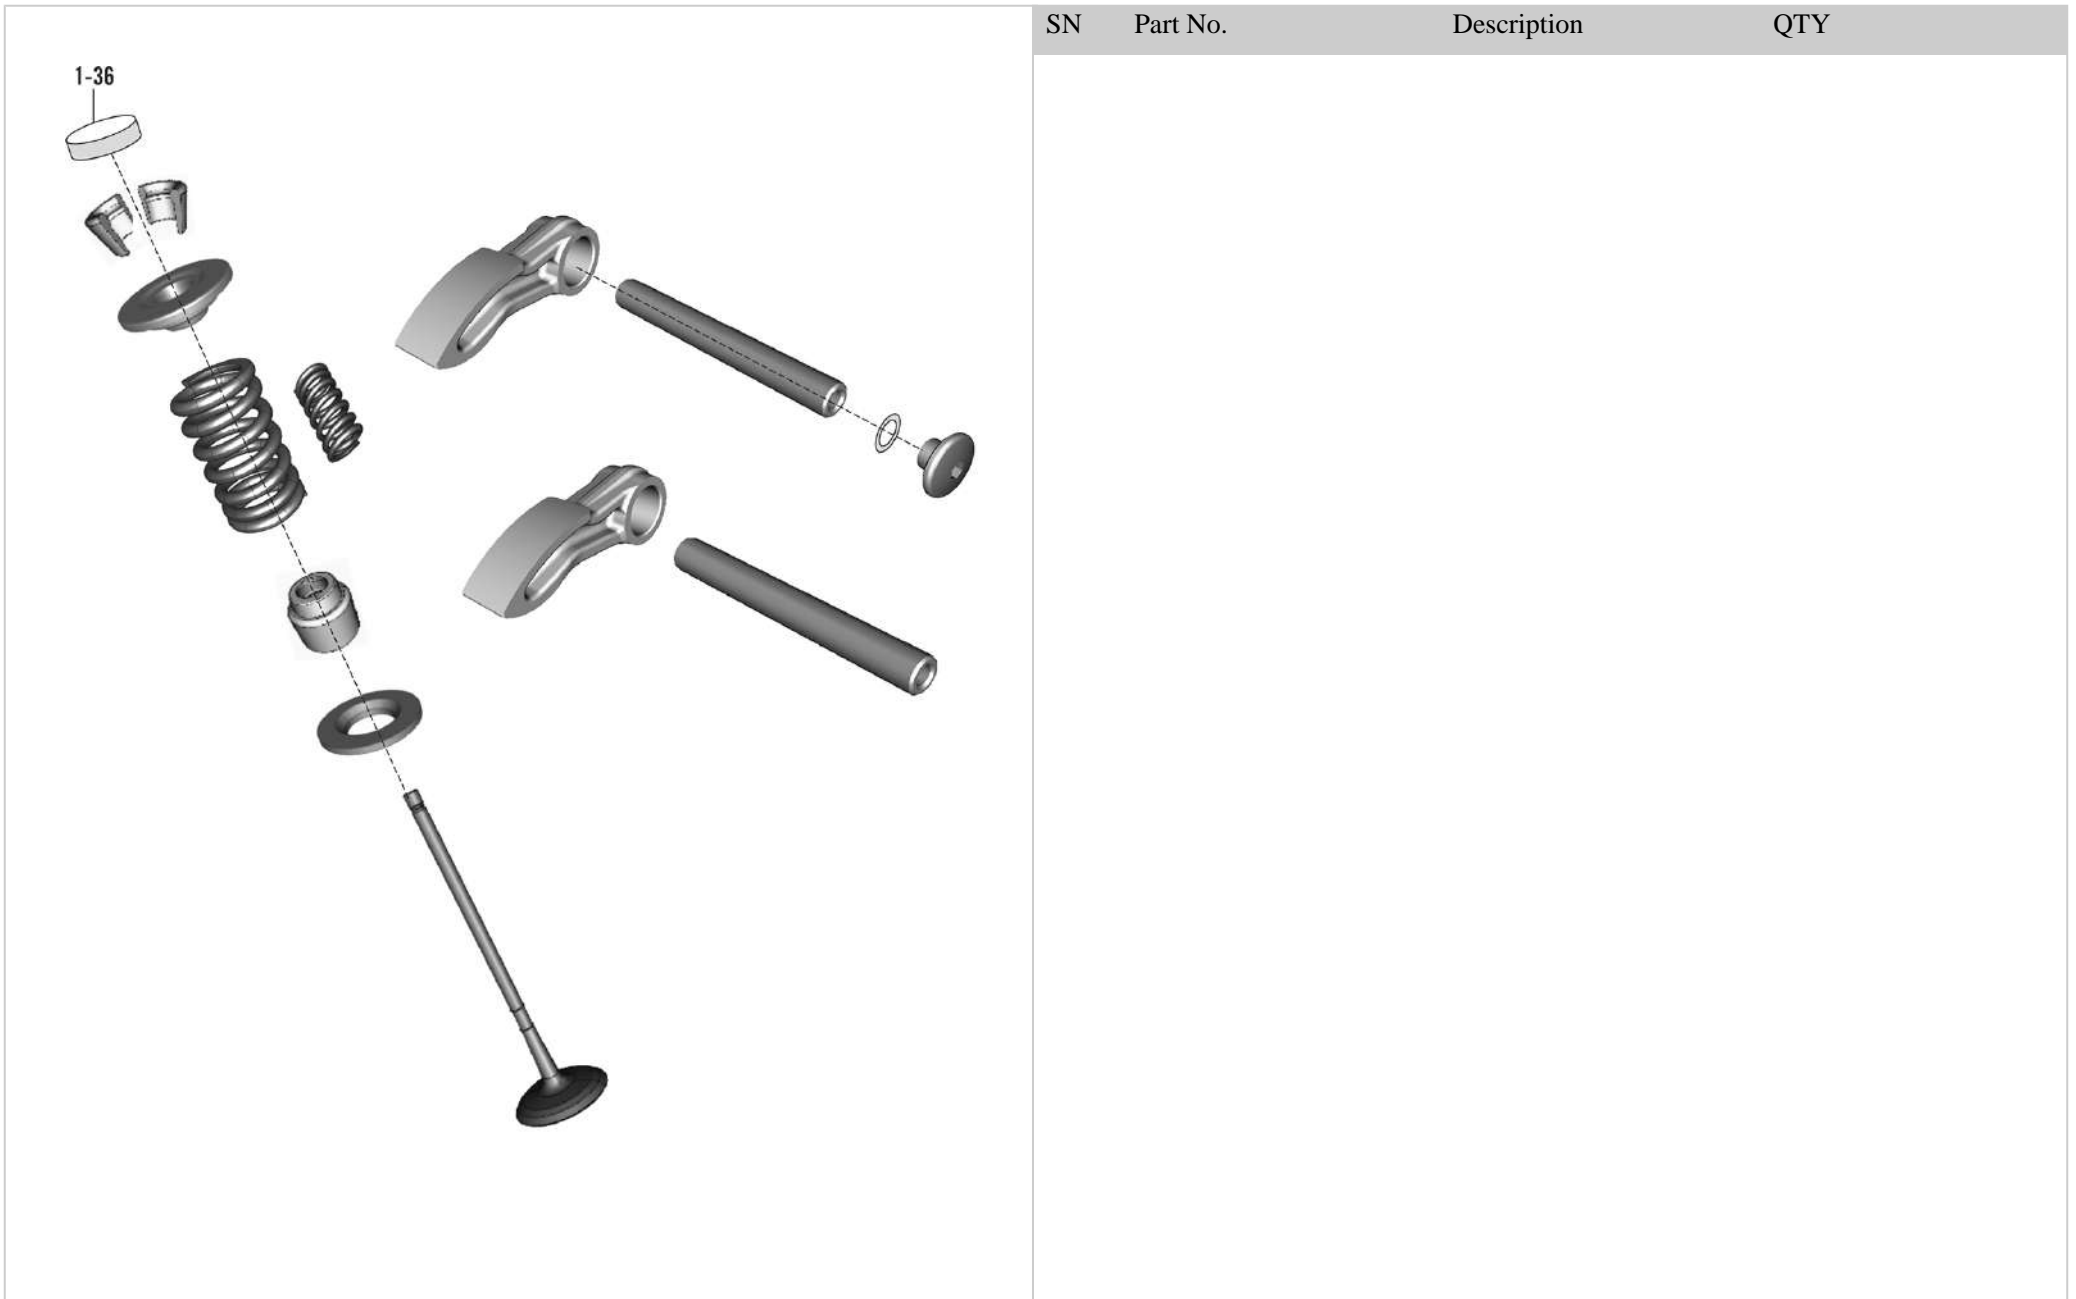

RC-390 MY-21

15. TIMING DRIVE

oemship +919495961664