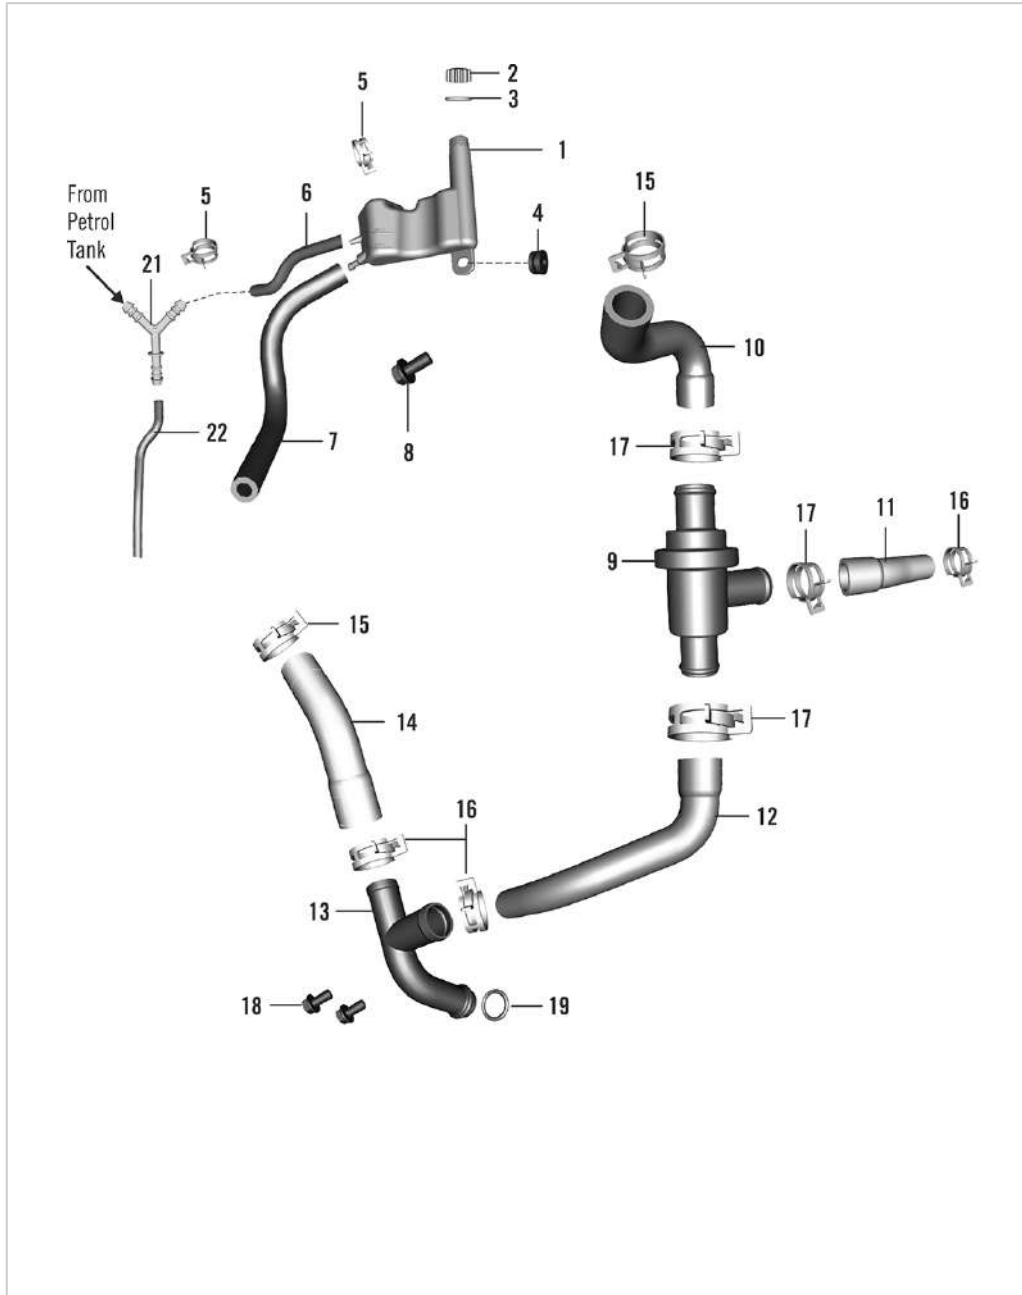

13. COOLING SYSTEM

SN	Part No.	Description	QTY
1	JY561013	DRUM GEAR SHIFT	1
1	JY601270	TANK ASSEMBLY EXPANSION	1
1	JY561205	LEVER GEAR SHIFT ASSLY CPL	1
2	JY541039	SPRING	2
2	JG601211	CAP EXPANSION TANK	1
2	JG561215	COMPRESSION SPRING	1
3	JG601230	EXPANSION TANK O RING	1
3	JG561218	TORSION SPRING (FINAL CONFG)	1
3	39260607	PIN - PARALLEL	1
4	JG561217	BUSH-TORSION SPRING	1
4	JG561010	SPACER-GUIDE GEAR SHIFT	1
4	JG113806	GROMMET EXPANSION TANK	1
5	JG561216	WASHER 14X30X1.5	1
5	JG561222	GUIDE GEAR SHIFT	1
5	JG171029	SPRING BAND CLAMP 11.5 x 8.4	4
6	JG561204	BOLT STOPPER DRUM	1
6	LAC00024	BOLT SOCKET HEAD M6X1X20L- PRECOATED	1
6	JY601237	TUBE DRAIN	1
7	JY561002	FORK GEAR SHIFT INPUT	1
7	JG601215	TUBE CONNECTING-RAD TO EXP. TNK	1
7	JG561205	WASHER DRUM STOPPER	1
8	JG181250	BOLT FLANGED STEP M6X1	1
8	JG561009	STOPPER DRUM COMP	1
8	JY561008	FORKSHIFT OUTPUT	2
9	39200511	WASHER	1