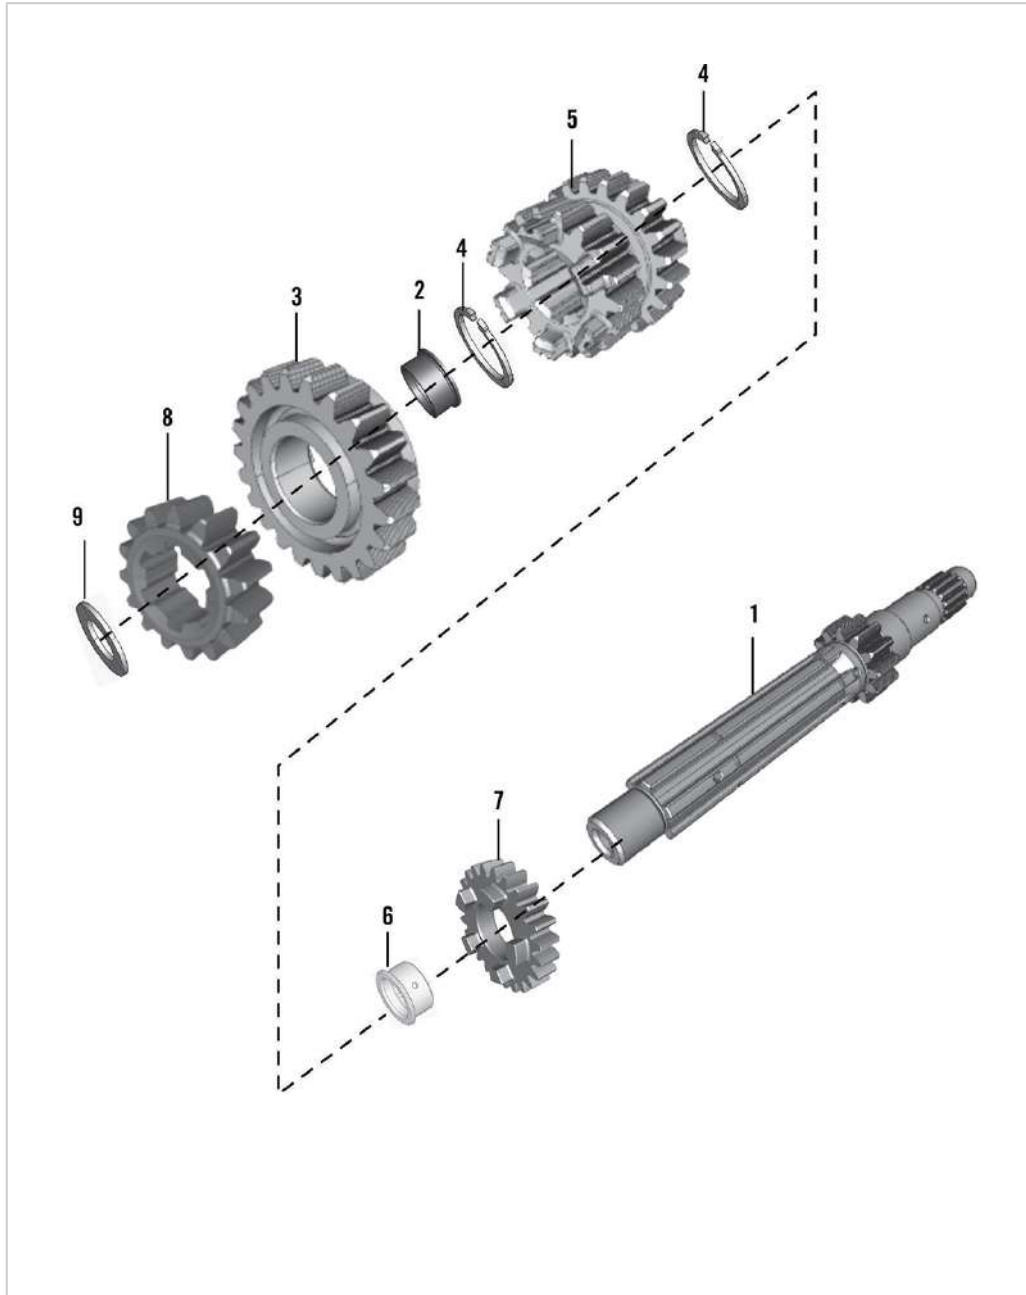

8. TRANSMISSION I - MAIN SHAFT (INPUT SHAFT)

SN	Part No.	Description	QTY
1	JY551022	SHAFT INPUT	1
2	JY551021	BUSH VI DRIVE	1
3	JY551231	GEAR 6TH DRIVE	1
4	JY551214	CIRCLIP EXTERNAL I/P SHAFT	2
5	JY551229	GEAR 3RD-4TH DRIVE	1
6	JY551010	BUSH V DRIVE	1
7	JY551230	GEAR 5TH DRIVE	1
8	JY551228	GEAR 2ND DRIVE	1
9	JY551215	WASHER THRUST 2D DRIVE	1