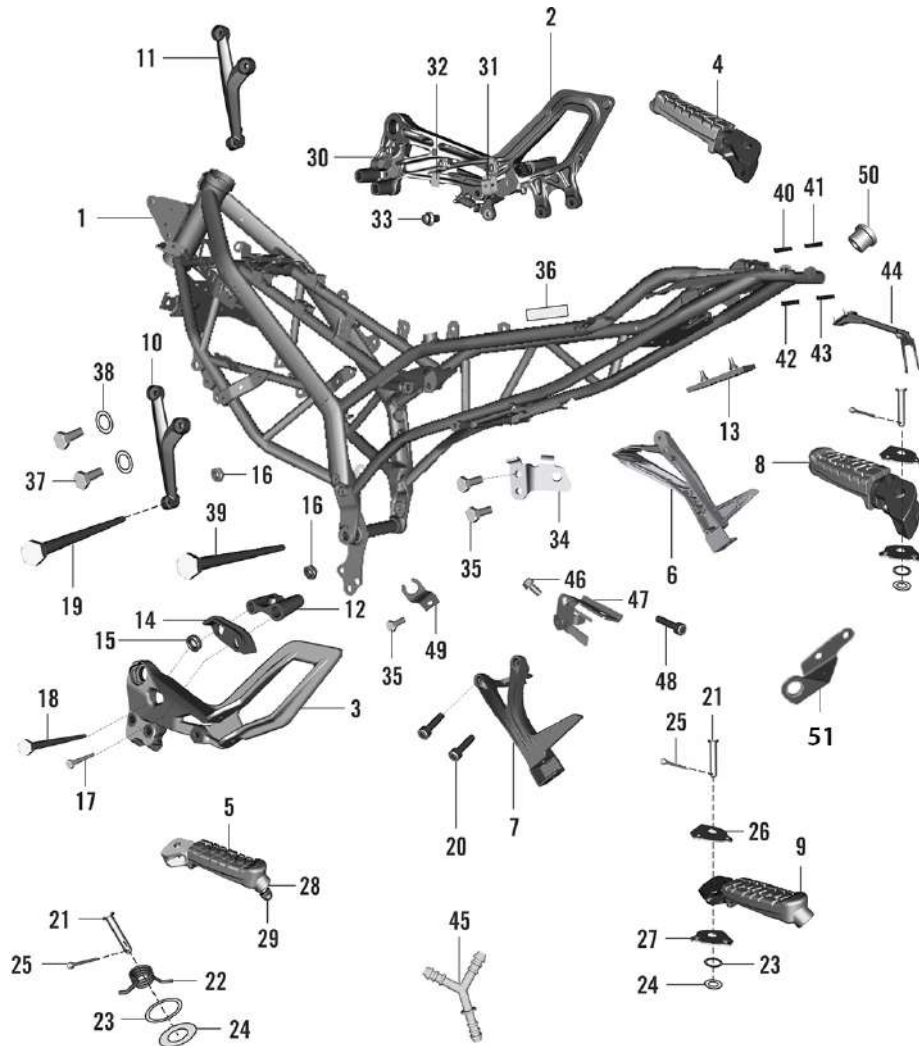

SN	Part No.	Description	QTY
41	JY113835	FOAM GRAB RH TOP	1
42	JY113838	FOAM GRAB LH BOTTOM	1
43	JY113839	FOAM GRAB RH BOTTOM	1
44	JY232814	STRUCTURE ASSEMBLY PLATE NUMBER	1
45	JY113842	CONNECTOR Y SHAPE	1
46	KAEA0510	Bolt-Flange-KAE ST-A Dia-05 L-10	1
47	JL131878	BRACKET -RESERVOIR CAP	1
48	KAEA0510	Bolt-Flange-KAE ST-A Dia-05 L-10	1
49	JG113813	BRACKET SIDE STAND SWITCH CABLE	1
50	JY113847	CAP FRAME END	2
51	JY113865	BRACKET SILENCER MTG	1
52	LAC00061	BOLT SOCKET-M10X1.25XL 135XBRIGHT	1
53	KDAA1018	WASHER PLAIN	1

RC-390 MY-21

24. SIDE STAND

oemship +919495961664