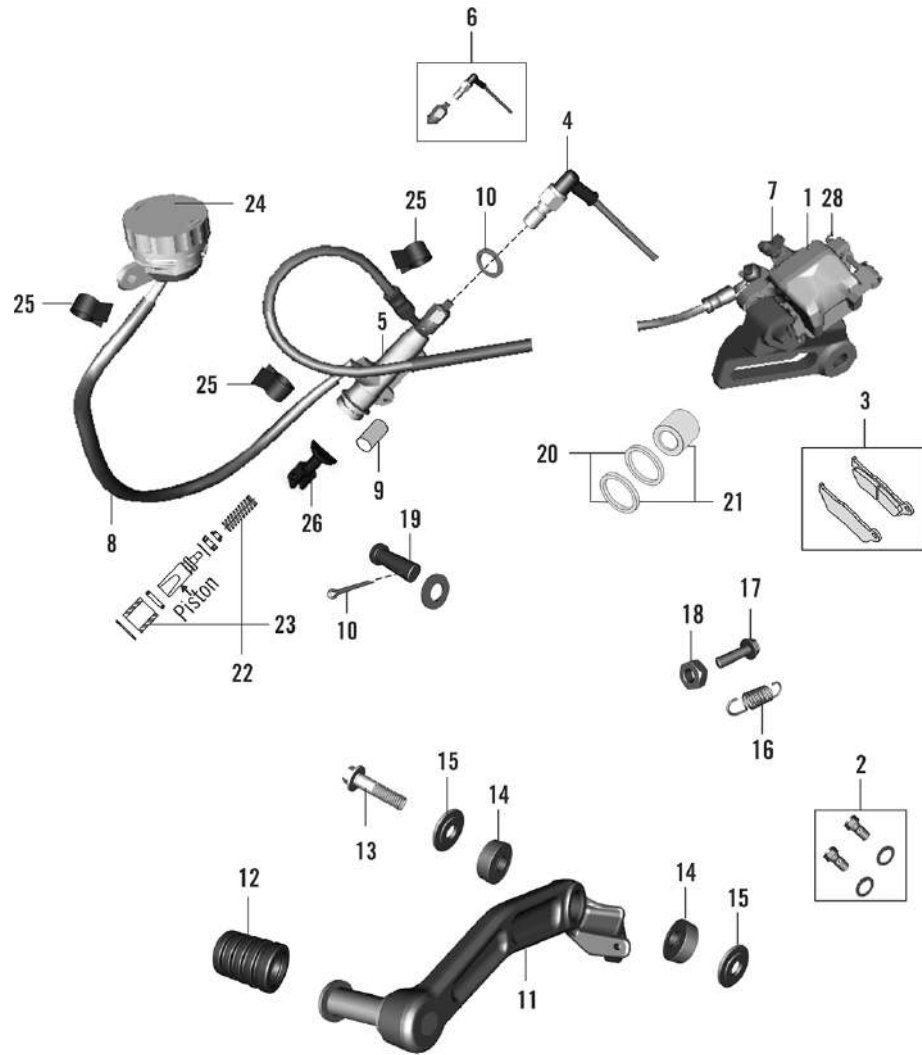

SN	Part No.	Description	QTY
1	JG131815	CALIPER ASSEMBLY REAR	1
2	36JY0076	KIT BANJO BOLT RC	1
3	DK151085	PAD BRAKE REAR SET	1
4	JG401400	SWITCH BRAKE PRESSURE	1
5	JY131811	ASSEMBLY REAR MASTER CYLINDER	1
6	36JY0075	KIT PRESSURE SWITCH RC	1
7	DE151046	SCREW - BLEEDER :- KBX	1
8	JY131805	TUBE RESERVOIR	1
9	DK151042	BOOT (MASTER CYLINDER)	1
10	KHAD2015	PIN-COTTER	1
11	JU161006	ASSEMBLY BRAKE LEVER	1
12	JG113010	DAMPER CHANGE LEVER	1
13	JY113025	BOLT CHANGE LEVER	1
14	JG113061	BEARING CHANGE LEVER	2
15	JY113015	SPACER FOR CHANGE LEVER	2
16	JG161001	SPRING TENSION	1
17	KAAA0625	BOLT-KAA ST-A DIA-06 L-25	1
18	KCAD0605	NUT HEX THICK	1
19	LHA00001	PIN	1
20	36JY0180	MINOR KIT REAR CALIPER	1

RC-390 MY-21

41. BRAKE SYSTEM - REAR

oemship +919495961664