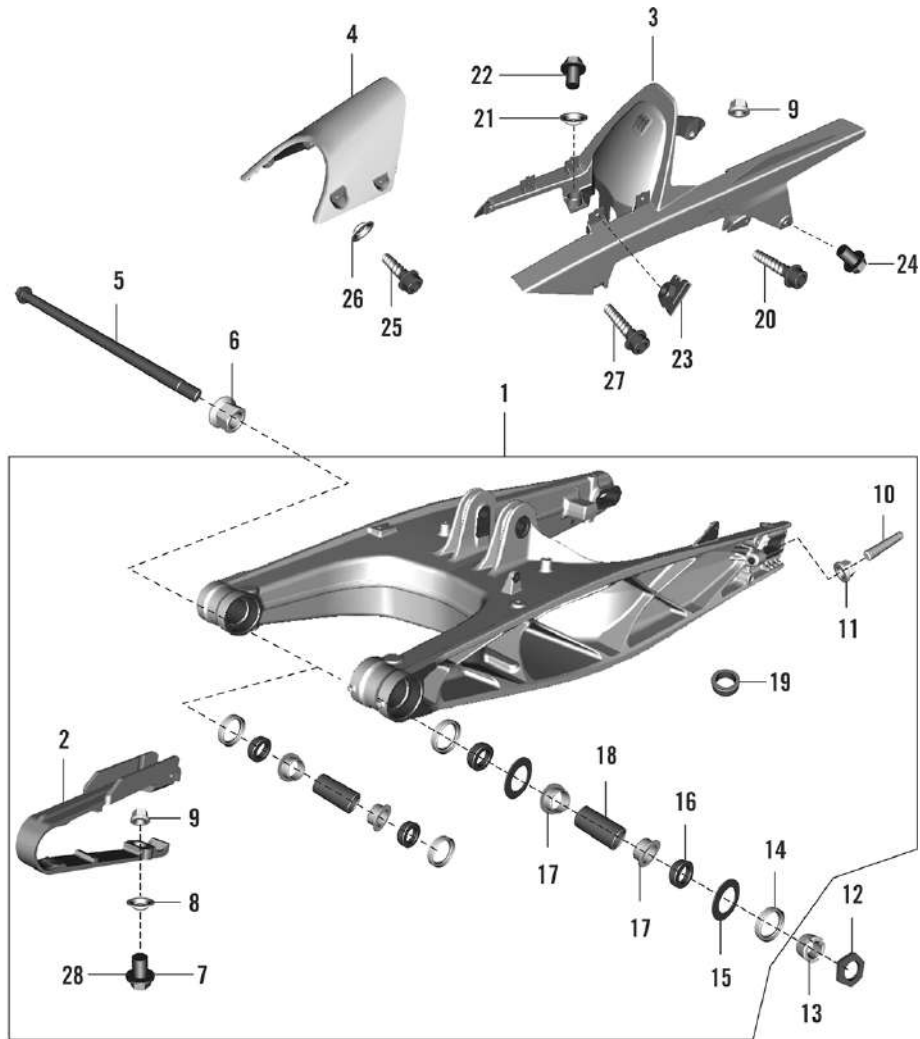

RC-390 MY-21

26. SWING ARM

oemship +919495961664

SN	Part No.	Description	QTY
1	JG122044	ASSEMBLY ARM SWING	1
2	JG122039	SLIDER CHAIN	1
3	JY181226	CHAIN COVER CUM HUGGER 1	1
4	JY181300	HUGGER ENVELOPE	1
5	JG122016	SHAFT SWING ARM	1
6	LCG00004	NUT FLANGED M14 X 1.5	1
7	KAED0616	BOLT-FLANGE-KAE ST-D DIA-06 L-16	1
8	JY122004	SLEEVE CHAIN SLIDER	1
9	LCA00008	NUT	1
10	LAA00007	BOLT HEX M10 X 1.25 X 50	2
11	LCG00003	NUT FLANGED M10 X 1.25	2
12	JG122032	WASHER HEXAGONAL THRUST	2
13	JG122033	WASHER THREADED-SWING ARM STACK	2
14	JG122012	OIL SEAL	4
15	JG122026	WASHER PLAIN	2
16	JG122011	BUSH	4
17	JG122009	IGUS BUSH	4
18	JG122010	COLLAR	2
19	JY181258	SLEEVE FOR CHAIN COVER	2
20	JY181288	SCREW SELF TAP DIA 6 X 30L BLK	2

RC-390 MY-21

26. SWING ARM

oemship +919495961664

SN	Part No.	Description	QTY
21	JG122028	EXTRUDED WASHER	2
22	KAED0608	BOLT-FLANGED-SMALL	2
23	JG113404	CLIP NUT	4
24	JY181270	SCREW BUTON HEAD-M8X1.25XL20XBLK	2
25	LAC00057	BOLT SOCKET-M6X1XL 16XCL 8.8XBLK	4
26	JY181298	WASHER SIDE FAIRING	4
27	LAC00054	BOLT SOCKET-M6X1XL16XBLKXFL.HEAD	1
28	JG181273	BOLT CHAIN CASE MTG	1