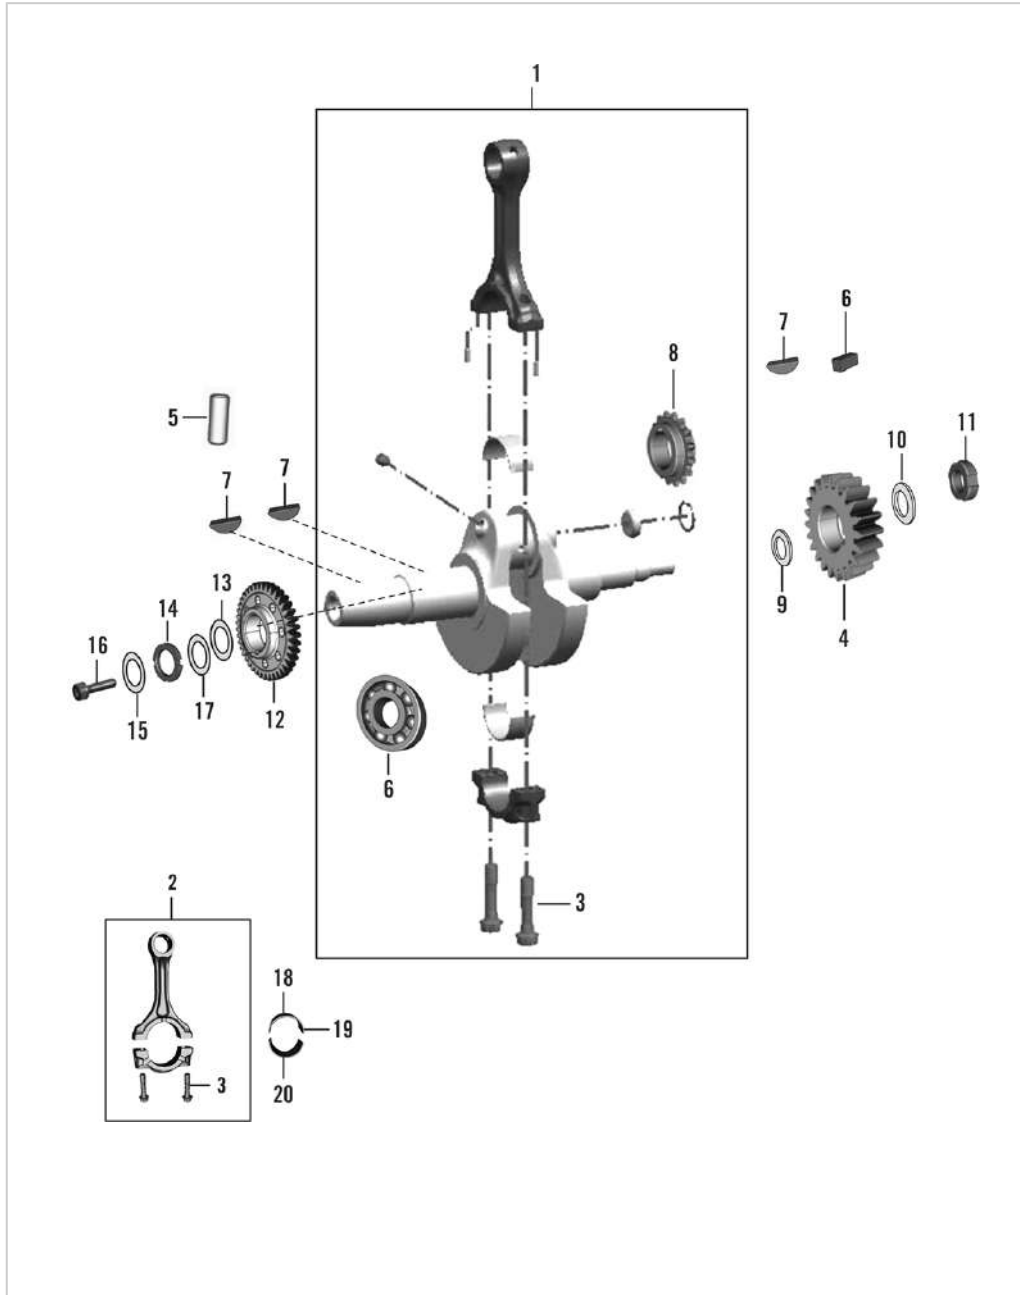

RC-390 MY-21

6. CRANKSHAFT

SN	Part No.	Description	QTY
1	JF531020	ASSEMBLY CRANKSHAFT	1
2	JY531063	CONROD ASSEMBLY	1
3	LAD00263	BOLT FLANGED M8.5X0.75	2
4	JY551212	GEAR PRIMARY DRIVE	1
5	39260607	PIN - PARALLEL	1
6	LFB00001	KEY SUNK- WD4XHT4XL12XPHOSPHATISE	1
7	31101173	KEY -WOODRUFF FOR CRANKSHAFT CLUTCH SIDE	1
8	JY531026	SPROCKET CRANKSHAFT(18T)	1
9	DG101275	WASHER (SPECIAL)	1
10	JY531008	WASHER PLAIN	1
11	LCG00002	NUT - FLANGED - M16X1.5X10L	1
12	JY551220	GEAR BALANCER DRIVE	1
13	LDH00002	WASHER CONICAL-28.35X38X1.75	1
14	JG531040	NUT BALANCER DRIVE LOCK	1
15	LDB00041	WASHER PLAIN-ID 10.3XOD 29XT 8	1
16	LAD00124	BOLT FLANGE- M10X1.25XL55XDACRO	1
17	LDB00033	WASHER PLAIN-ID28.2XOD39XTHK 1.5	1
18	36JY0004	KIT Split Bearing Bush Green KTM 390	2
19	36JY0005	KIT Split Bearing Bush Blue KTM 390	2
20	36JY0006	KIT Split Bearing Bush None KTM 390	2