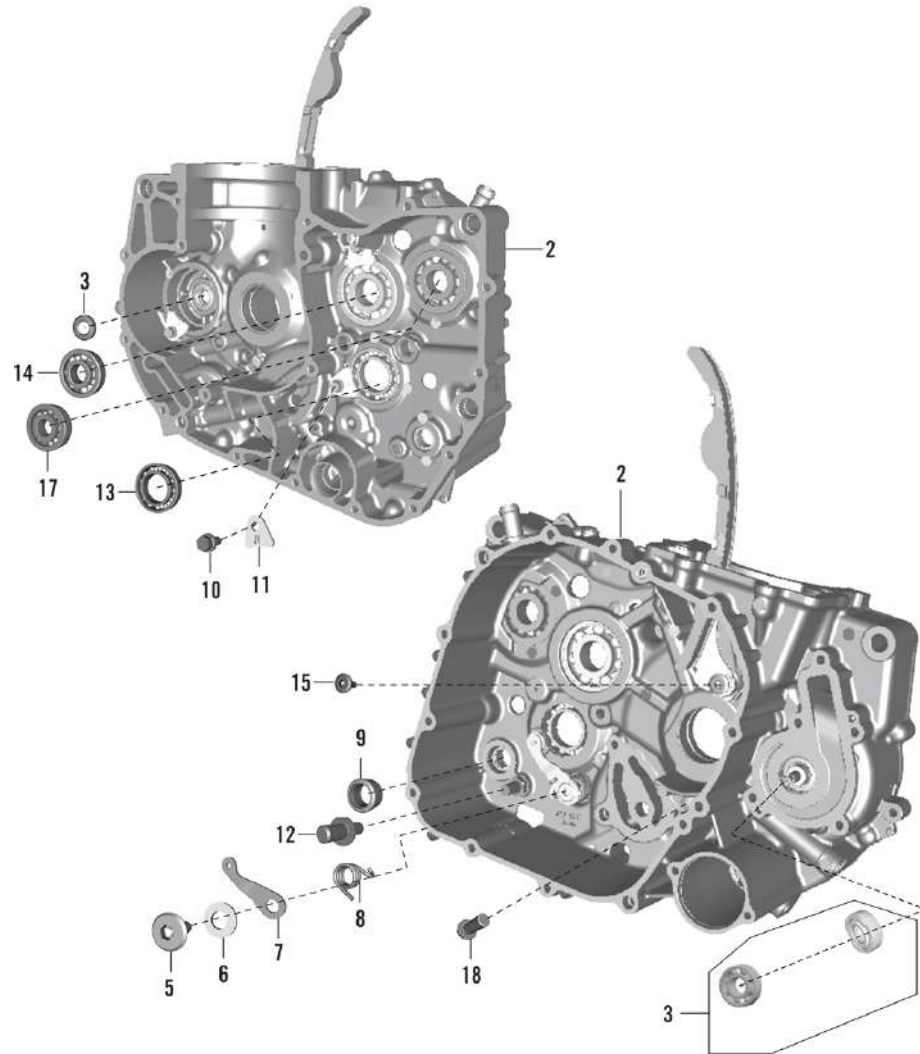

RC-390 MY-21

RC-390 MY-21

1. CRANKCASE RH

SN	Part No.	Description	QTY
1	36001062	LOCTITE LIQUID SEALANT L5910 (50ML TUBES)	1
2	36JG0113	KIT CR' CASE ASSY RH 390 CC MY20	1
3	36JG0091	KIT WATER PUMP SEALS W/GRASE	1
4	83020473	GREASE PETAMO GHY 441 3 GM POUCH	1
5	JG561204	BOLT STOPPER DRUM	1
6	JG561205	WASHER DRUM STOPPER	1
7	JG561009	STOPPER DRUM COMP	1
8	JG561226	SPRING STOPPER DRUM	1
9	39256220	BEARING - NEEDLE ROLLER :- 13 X 19 X 12	1
10	DH101383	PRECOATED FLANGED BOLT M6 X 12 - 3910620	3
11	JY541047	STOPPER I/P SHAFT BEARING	3
12	DP101191	BOLT (M8 X 1.25 X LENGTH = 15.5)	1
13	39260120	BEARING - BALL :- 61905 (25 X 42 X 9)	1
14	39186420	BEARING - BALL :- 20 X 52 X 15	1
15	JY541009	BOLT SOCKET-M6X1XL 14.4XBRTXSTEP	1
16	36JY0200	PACKING KIT ENGINE CRANKCASE 390	1
17	39218520	BEARING - DEEP GROOVE BALL	1
18	LAE00001	BOLT FLANGED-M8X1.25XL20XPRECOAT	1