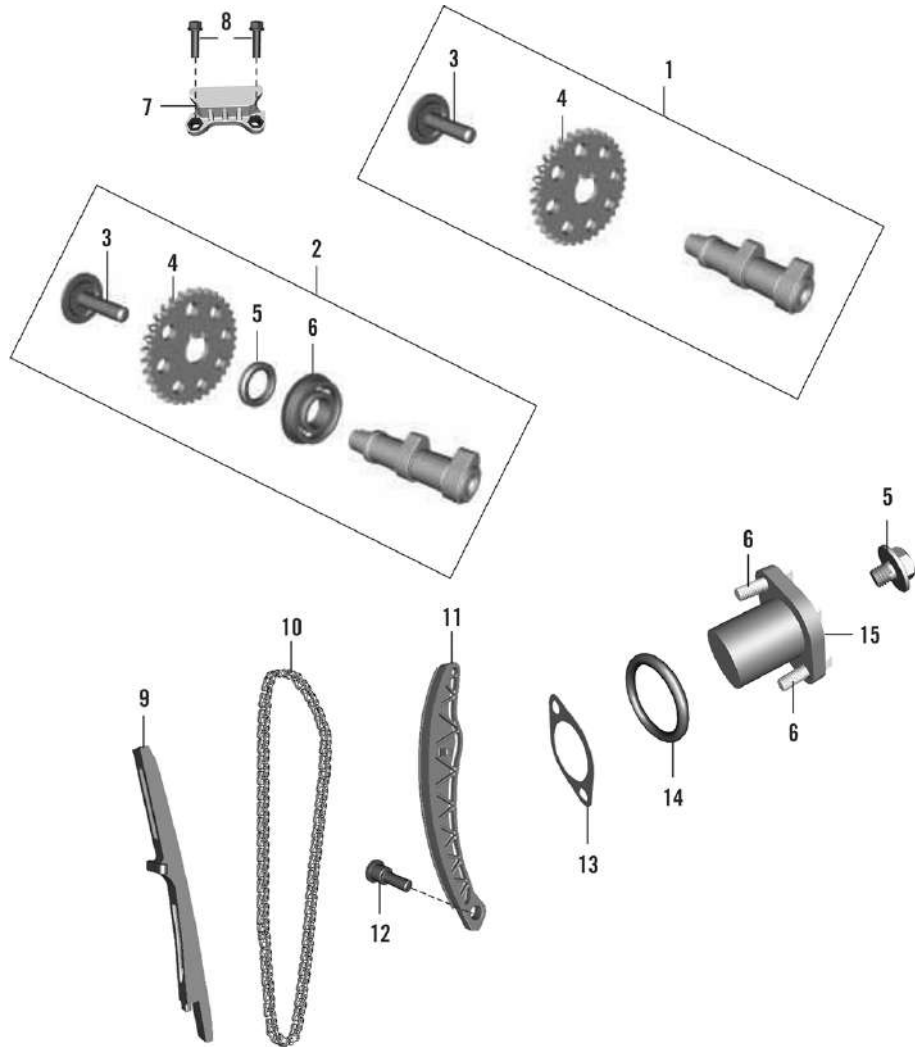

RC-390 MY-21

14. VALVE SHIMS

oemship +919495961664

RC-390 MY-21

15. TIMING DRIVE

oemship +919495961664

SN	Part No.	Description	QTY
1	JP511213	CAMSHAFT ASSEMBLY INTAKE	1
2	JP511214	CAMSHAFT ASSEMBLY EXHAUST	1
3	LAC00076	BOLT SOCKET-M10X1XL 32XSTEPDXBRT	2
4	JP511215	SPROCKET CAMSHAFT	2
5	JG511270	BOLT FLANGED M6X1	1
6	KAEW0620	BOLT FLANGE SMAL- M6X1XL20XBRIGHT	2
7	JY511058	GUIDE CHAIN TOP	1
8	KAEG0645	BOLT-FLANGED-SMALL	2
9	JY511229	GUIDE CHAIN TIGHT SIDE	1
10	JY511220	CHAIN TIMING	1
11	JY511227	GUIDE CHAIN SLACK SIDE	1
12	JY541009	BOLT SOCKET-M6X1XL 14.4XBRTXSTEP	1
13	CS101128	Gasket	1
14	39266921	RING - O (ID 10.15 X 1.5)	1
15	JY511238	TENSIONER CHAIN	1

RC-390 MY-21

16. CYLINDER HEAD

oemship +919495961664

SN	Part No.	Description	QTY
1	JY511137	HEAD CYLINDER-HOLDER CAMSHAFT	1
2	JY511141	COVER HEAD CYLINDER	1
3	36JY0199	KIT VALVE COVER GASKET 390	1
4	JY113845	RUBBER HEAT SHIELD	1
5	JY511139	GASKET HEAD CYLINDER	1
6	LDA00014	WASHER PLAIN	4
7	JG541021	OIL NOZZLE	4
8	KAEQ0640	BOLT FLANGE SMALL- M6X1XL40XDACRO	2
9	39107504	BOLT - FLANGED :- SMALL	6
10	39099906	PIN - HOLLOW DOWEL	2
11	LAC00024	BOLT SOCKET HEAD M6X1X20L- PRECOATED	2
12	LAC00106	BOLT SOKET- M10X1.25XL143.75XSTEP	4
13	LDA00015	WASHER PLAIN	4
14	JG511046	STUD M8*1.25	2
15	LCG00024	NUT HEX FLANGED- M8X1.25XHT.8XBRT	2
16	JG351400	COOLANT WATER TEMP SENSOR	1
17	DK101340	O RING (OIL COOLER PIPE)	1
18	DK101225	SWITCH PRESSURE OIL	1
19	DK101340	O RING (OIL COOLER PIPE)	1
20	JG511022	BOLT SPECIAL	4