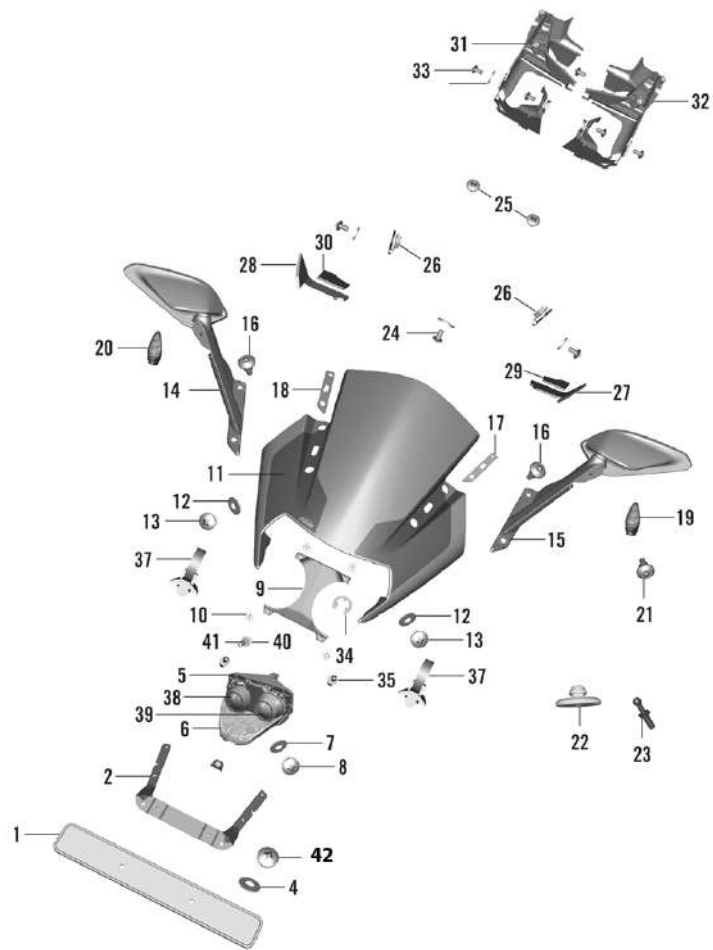

RC-390 MY-21

43. HEAD LIGHT ASSEMBLY

oemship +919495961664

SN	Part No.	Description	QTY
1	36DT0053	KIT FR.NUMBER PLATE PULSAR RS 200 / AS 2	1
2	JY232807	BRACKET FRONT NUMBER PLATE MTG	1
3	JY232824	BRACKET PLATE NUMBER FRONT	1
4	39214124	WASHER NYLON 5.3X11.5X1.5	2
5	JY181246	STRUCTURE PROJECTOR HEAD LAMP MTG	1
6	JY401006	POSITION LAMP	1
7	KDBF0512	WASHER PLAIN- ID5.5XOD12XT0.8XBK	3
8	KBBK0510	SCREW PAN CROS- M5X0.8XL10XBLACK	3
9	JY181272	COVER POSITION LAMP	1
10	KBRD3513	SCREW TAPPING PAN CROS- ST3.5XL13	4
11	JY181241	VISOR	1
12	JY181284	WASHER NYLON	4
13	JY181285	SCREW BUTTON HEAD- M6X1XL10XBLACK	4
14	JY231616	MIRROR WITHOUT BLINKER LH	1
15	JY231617	MIRROR WITHOUT BLINKER RH	1
16	JY181264	BOLT SOCKET- M6X1XL17XBLACKXSTEP	4
17	JY181282	RUBBER PAD LH	1
18	JY181283	RUBBER PAD RH	1
19	JY401007	INDICATOR ASSY FR LH	1
20	JY401008	INDICATOR ASSY FR RH	1

RC-390 MY-21

43. HEAD LIGHT ASSEMBLY

oemship +919495961664

SN	Part No.	Description	QTY
21	LBU00041	SCREW BUTTON HEAD M5X0.8	2
22	JY232808	RUBBER PAD NUMBER PLATE MTG BKT	2
23	JY401019	SCREW PROJECTOR MTG	2
24	JY113821	SCREW BUTTON HEAD- M6X1XL12XBLACK	1
25	JG181259	RIVET SNAP	6
26	JG113404	CLIP NUT	2
27	JY181204	PAD RUBBER SIDEMASK LH FR	1
28	JY181205	PAD RUBBER SIDEMASK RH FR	1
29	JY181209	PAD RUBBER SIDEMASK LH RR	1
30	JY181210	PAD RUBBER SIDEMASK RH RR	1
31	JY181244	FAIRING STRUCTURE LH	1
32	JY181245	FAIRING STRUCTURE RH	1
33	JY181264	BOLT SOCKET- M6X1XL17XBLACKXSTEP	6
34	LDA00005	WASHER PLAIN SMALL- 10X16X2.5XBLK	6
35	JY401020	SCREW 1 ADJUSTING PROJECTOR MTG	4
36	KECE6008	CIRCLIP TYPE E-ID6XOD12XT0.8XBLK	4
37	60111415	CABLE TIE LOCK 5 1.7 160 N-66 B	2
38	JY401014	ASSEMBLY LOW BEAM PROJECTOR	1
39	JY401015	ASSEMBLY HIGH BEAM PROJECTOR	1
40	DT401024	BULB 12V H9 65W	1