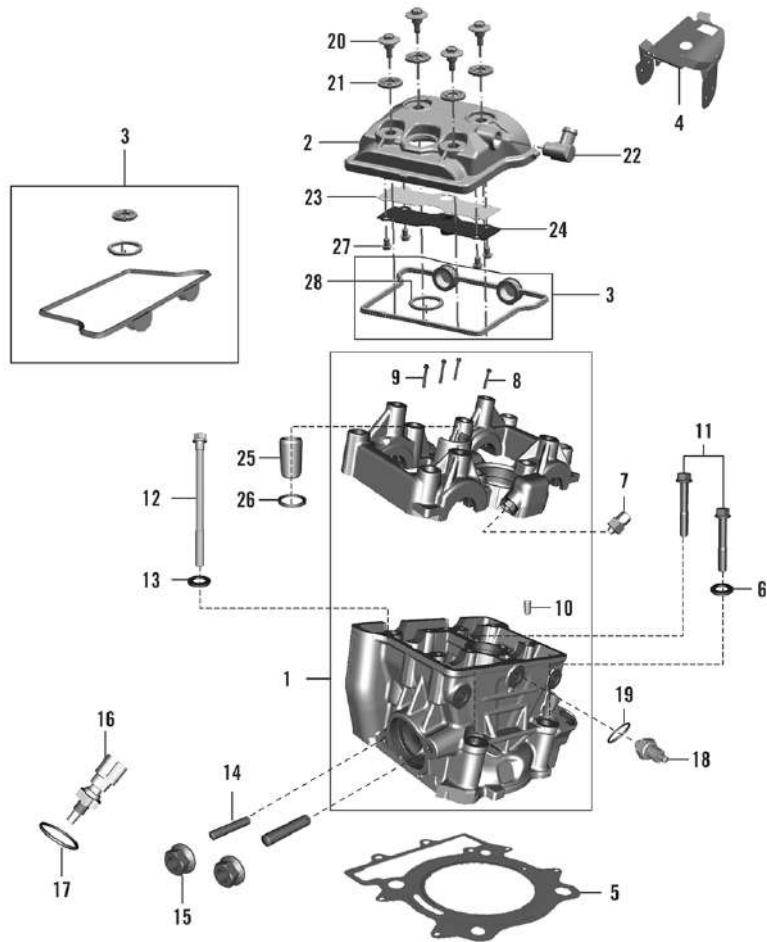

RC-390 MY-21

14. VALVE SHIMS

oemship +919495961664

RC-390 MY-21

15. TIMING DRIVE

oemship +919495961664

SN	Part No.	Description	QTY
1	JP511213	CAMSHAFT ASSEMBLY INTAKE	1
2	JP511214	CAMSHAFT ASSEMBLY EXHAUST	1
3	LAC00076	BOLT SOCKET-M10X1XL 32XSTEPDXBRT	2
4	JP511215	SPROCKET CAMSHAFT	2
5	JG511270	BOLT FLANGED M6X1	1
6	KAEW0620	BOLT FLANGE SMAL- M6X1XL20XBRIGHT	2
7	JY511058	GUIDE CHAIN TOP	1
8	KAEG0645	BOLT-FLANGED-SMALL	2
9	JY511229	GUIDE CHAIN TIGHT SIDE	1
10	JY511220	CHAIN TIMING	1
11	JY511227	GUIDE CHAIN SLACK SIDE	1
12	JY541009	BOLT SOCKET-M6X1XL 14.4XBRTXSTEP	1
13	CS101128	Gasket	1
14	39266921	RING - O (ID 10.15 X 1.5)	1
15	JY511238	TENSIONER CHAIN	1

RC-390 MY-21

16. CYLINDER HEAD

oemship +919495961664

SN	Part No.	Description	QTY
1	JY511137	HEAD CYLINDER-HOLDER CAMSHAFT	1
2	JY511141	COVER HEAD CYLINDER	1
3	36JY0199	KIT VALVE COVER GASKET 390	1
4	JY113845	RUBBER HEAT SHIELD	1
5	JY511139	GASKET HEAD CYLINDER	1
6	LDA00014	WASHER PLAIN	4
7	JG541021	OIL NOZZLE	4
8	KAEQ0640	BOLT FLANGE SMALL- M6X1XL40XDACRO	2
9	39107504	BOLT - FLANGED :- SMALL	6
10	39099906	PIN - HOLLOW DOWEL	2
11	LAC00024	BOLT SOCKET HEAD M6X1X20L- PRECOATED	2
12	LAC00106	BOLT SOKET- M10X1.25XL143.75XSTEP	4
13	LDA00015	WASHER PLAIN	4
14	JG511046	STUD M8*1.25	2
15	LCG00024	NUT HEX FLANGED- M8X1.25XHT.8XBRT	2
16	JG351400	COOLANT WATER TEMP SENSOR	1
17	DK101340	O RING (OIL COOLER PIPE)	1
18	DK101225	SWITCH PRESSURE OIL	1
19	DK101340	O RING (OIL COOLER PIPE)	1
20	JG511022	BOLT SPECIAL	4