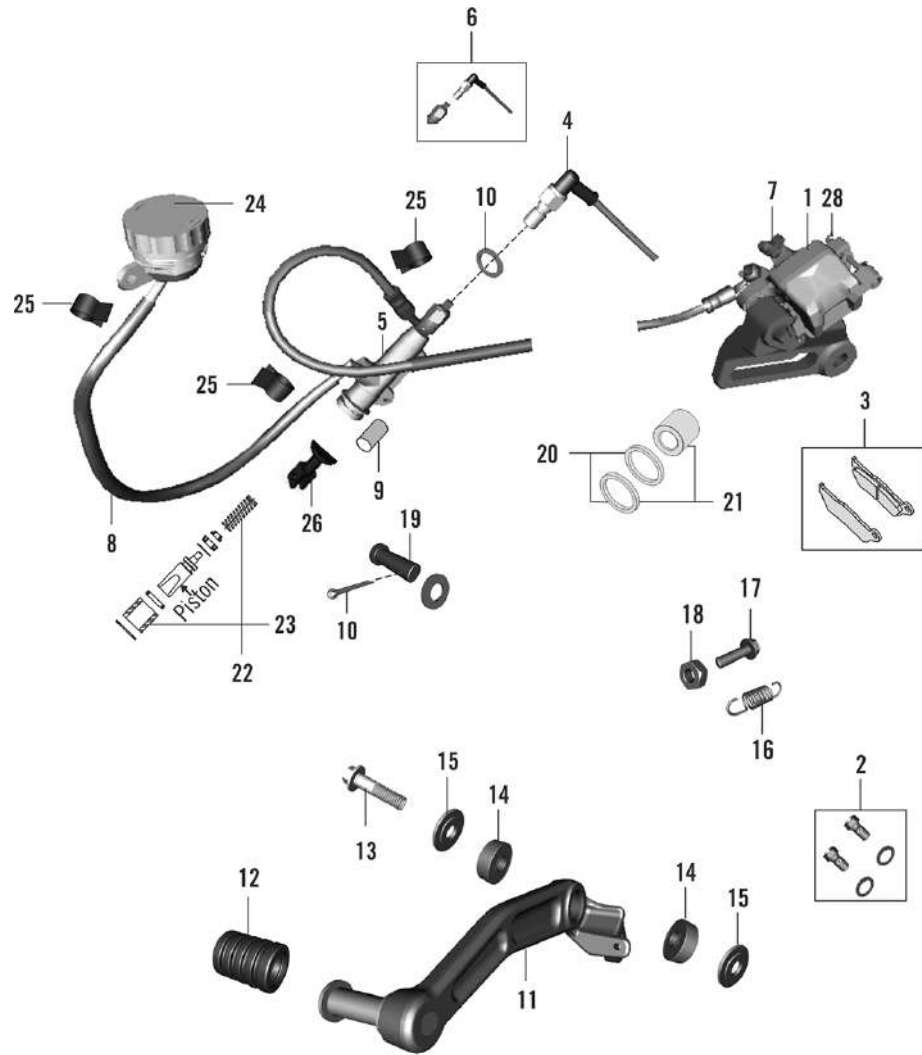

SN	Part No.	Description	QTY
21	36JY0179	MAJOR KIT REAR CALIPER	1
22	36DK0069	KIT Major Kit Master cyl with grease	1
23	36DK0070	KIT Minor Kit Master Cyl with grease	1
24	DK151072	DIAPHRAGM RESERVIOR - KBX	1
25	DK151063	CLIP RESERVOR	2
26	36JY0182	PUSH ROD ASSY KIT REAR MASTER CYLINDER	1
27	36JY0181	PRIMARY PIN KIT REAR CALIPER	1
28	DE151041	CLIP - LOCKING :- KBX	2

RC-390 MY-21

42. BRAKE SYSTEM - ABS FRONT & REAR

oemship +919495961664