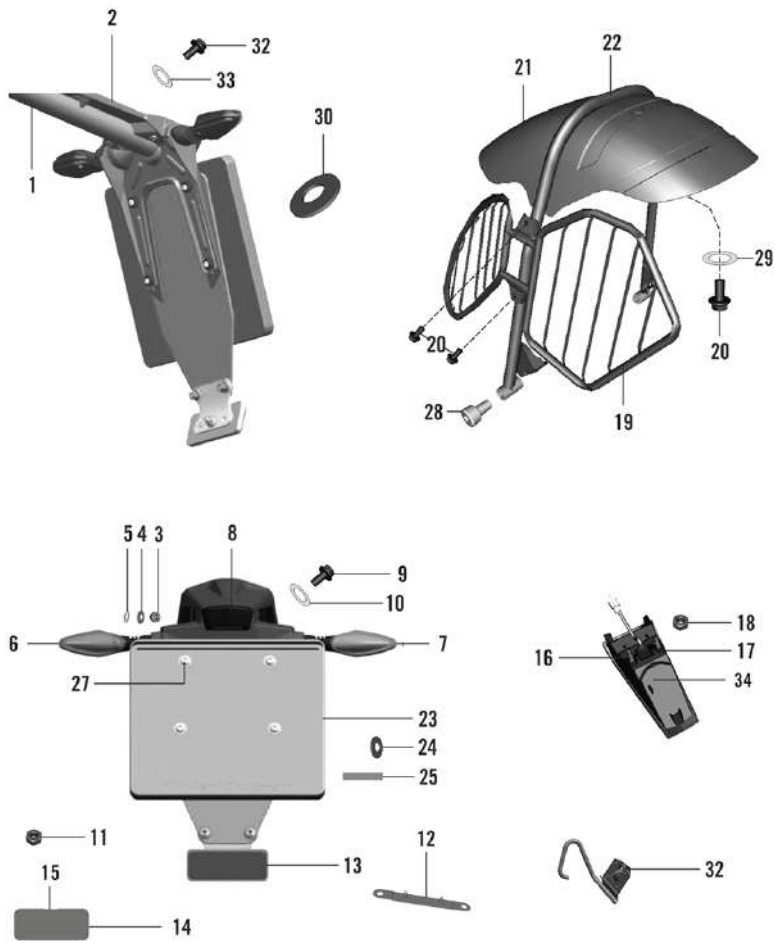

SN	Part No.	Description	QTY
21	JY181405	COVER MUD REAR	1
22	JY231200	SAREE GAURD	1
23	36PD0056	KIT RR.NUMBER PLATE AVENGER 220 CRUISE /	1
24	JU181408	GROMMET REAR NO PLATE	2
25	JU181412	DUEL LOCK REAR NO PLATE	2
26	JG401036	REFLECTOR REFLEX	1
27	KBUF0612	SCREW TRUSS-M6X1XL 12XBLACK	4
28	JU231206	BOLT SOCKET M8X1.25	2
29	KDBA0613	WASHER PLAIN	5
30	JY232803	GROMMET NUMBER PLATE STRUCTURE	1
31	JY231401	GRAB ASSEMBLY RC	1
32	KBRD4213	SCREW TAPPING PAN CROS- ST4.2XL13	4
33	LDA00011	WASHER PLAIN SMALL- ID4.5XOD12XT1	2
34	JY401002	LAMP TAIL RC	1

RC-390 MY-21

46. TOOL KIT

oemship +919495961664