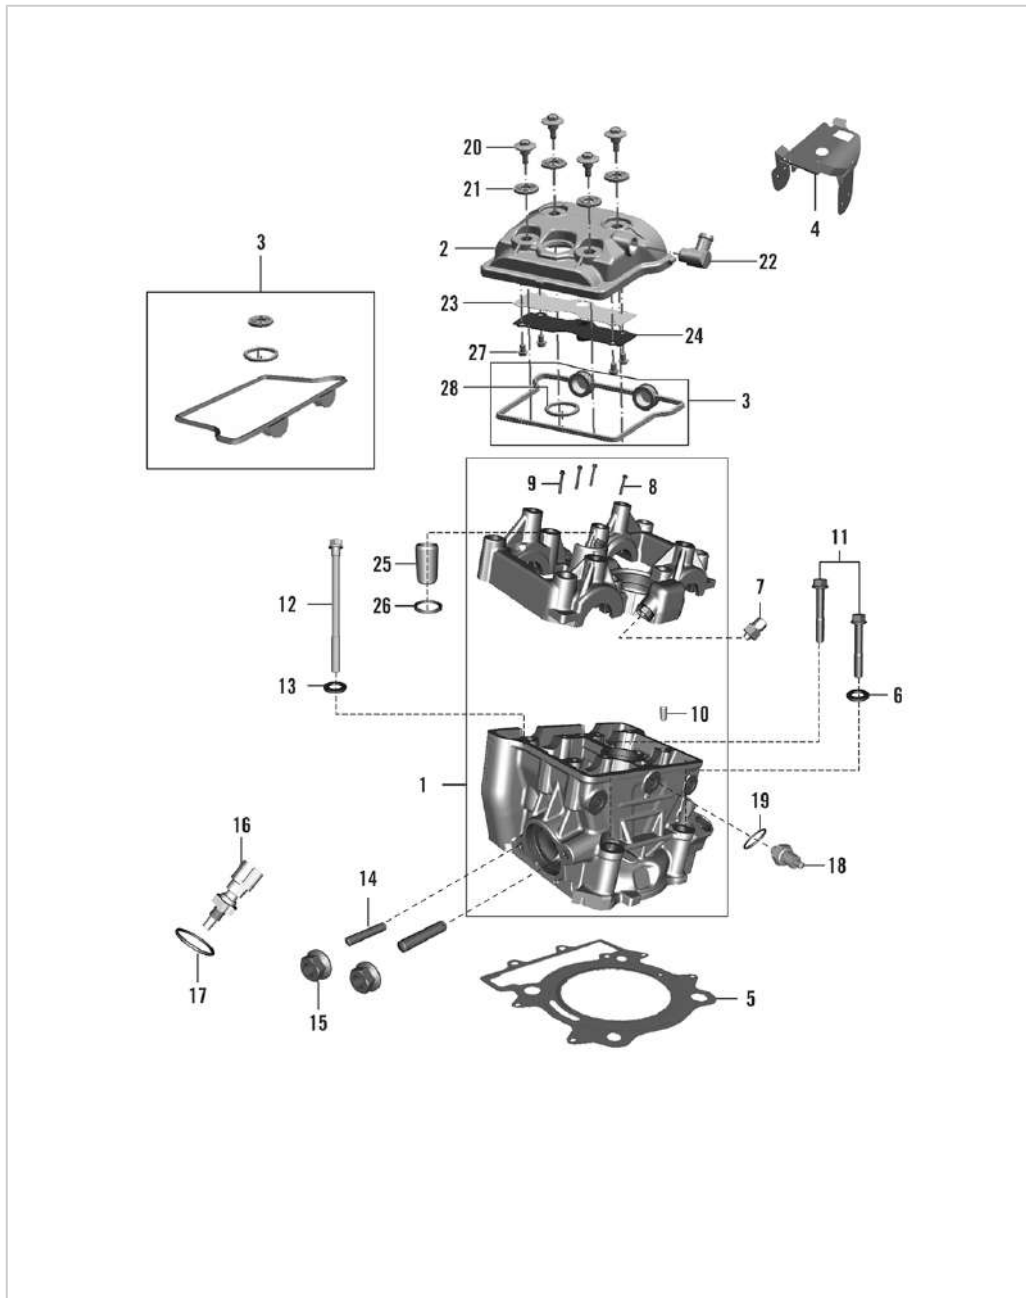

SN	Part No.	Description	QTY
21	JG511021	WASHER	4
22	JY511142	PIPE BREATHER	1
23	JY511059	GASKET BREATHER	1
24	JY511060	PLATE BREATHER	1
25	JY511068	SLEEVE SPARK PLUG	1
26	LJA00001	RING 0	2
27	LAE00017	BOLT FLANGED M6X1	4
28	JY511074	GASKET SLEEVE SPARK PLUG	1

RC-390 MY-21

17. LUBRICATING SYSTEM

oemship +919495961664