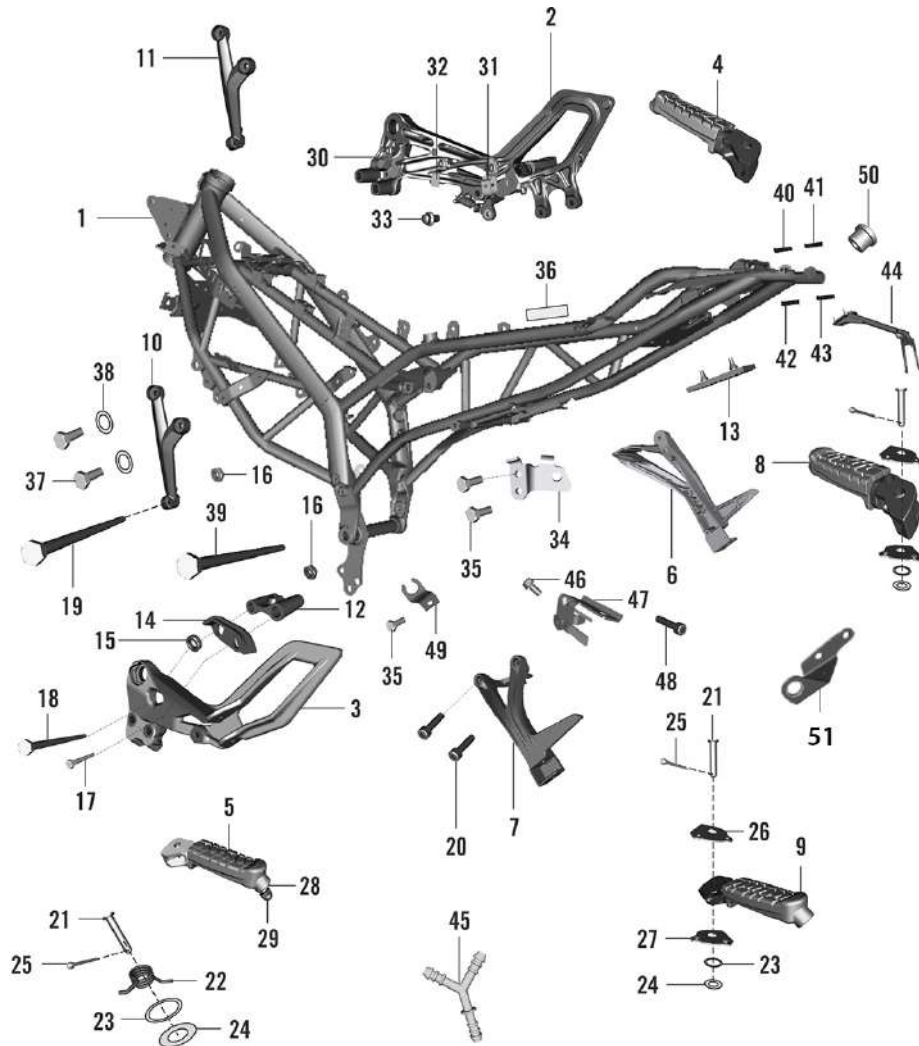

SN	Part No.	Description	QTY
21	JY113018	PIN FOOTPEG PIVOT	4
22	JG113007	SPRING TORSION	2
23	30141031	RING - O	4
24	KDAA0816	WASHER-KDA-OD/ID/THK-16/8.5/1.2	4
25	LHA00002	PIN -SPLIT	4
26	JY113020	PLATE LOCK UPPER	2
27	JY113021	PLATE LOCK LOWER	2
28	LDB00019	WASHER PLAIN-ID 6.4XOD 20XT 1XBR	2
29	JG113052	BOLT	2
30	JG113814	FRONT GUIDE BKT FOR RR HOSE	1
31	JY113828	BRACKET HOSE CLAMP 2	1
32	JY113827	BRACKET HOSE CLAMP 1	1
33	KAED0608	BOLT-FLANGED-SMALL	3
34	JY113876	BRACKET RESERVOIR MTG MY16	1
35	KAED0610	BOLT-FLANGE-KAE ST-D DIA-06 L-10	2
36	JG233001	ANTIABRASIVE FRAME TAPE	1
37	LAC00113	BOLT SOCKET- M8X1.25XL25XCL10.9XBL	4
38	LDB00065	WASHER PLAIN-ID8.5XOD 18XTHK 1.6	4
39	JG113403	BOLT FLANGED M10X1.25	1
40	JY113834	FOAM GRAB LH TOP	1

RC-390 MY-21

23. FRAME

oemship +919495961664