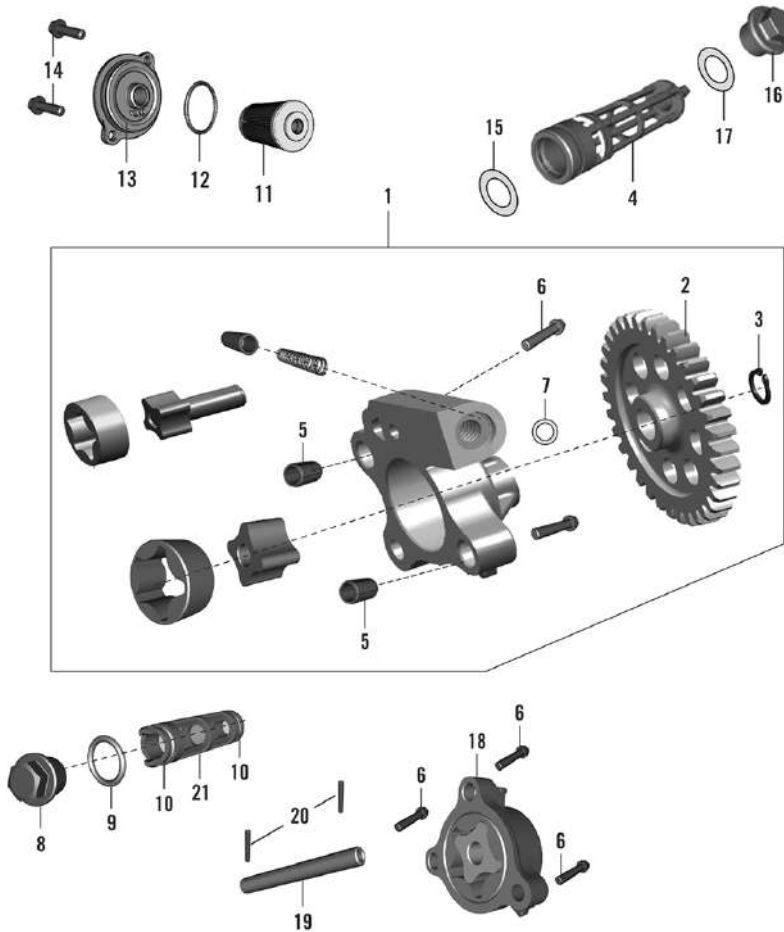

SN	Part No.	Description	QTY
1	JY571012	OIL PUMP ASSLY COMP	1
2	JY571023	GEAR OIL PUMP DRIVE	1
3	KEAB1010	CIRCLIP EXTERNAL	1
4	JY571030	MESH STRAINER ASSLY	1
5	39099906	PIN - HOLLOW DOWEL	2
6	LAE00018	BOLT FLANGED M6X1	3
7	LDA00017	WASHER PLAIN	2
8	JY571009	CAP STRAINER EVACUATION	1
9	LJA00006	RING O - ID 12.5XSECT. DIA. 2	1
10	LJA00002	O RING FOR E - 20	2
11	JG571014	OIL FILTER	1
12	JG571016	RING O	1
13	JY571033	CAP OIL FILTER	1
14	KAEW0616	BOLT FLANGE SMAL- M6X1XL16XBRIGHT	2
15	LJA00004	STRAINER O RING	1
16	JA541021	CAP STRAINER	1
17	59210023	RING - O	1
18	JY571015	PUMP EVACUATION ASSLY	1
19	JY571024	SHAFT OIL PUMP	1
20	LHD00001	PIN PARALLEL	3

RC-390 MY-21

17. LUBRICATING SYSTEM

oemship +919495961664