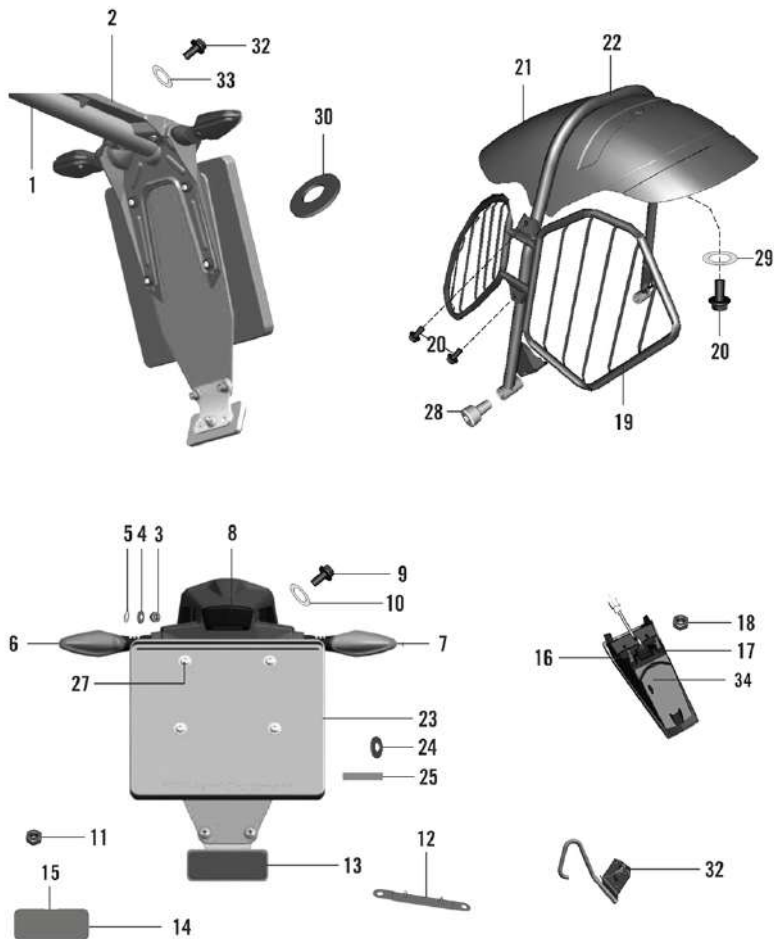

SN	Part No.	Description	QTY
1	JY232814	STRUCTURE ASSEMBLY PLATE NUMBER	1
2	JY181232	COVER NUMBER PLATE STRUCTURE	1
3	KCGD1010	NUT HEX FLANGED	2
4	LDA00012	WASHER PLAIN	2
5	LDF00002	WASHER TOOTHED	2
6	JY401024	INDICATOR REAR LH	1
7	JY401025	INDICATOR REAR RH	1
8	JG401006	NUMBER PLATE ILLUMINATION LAMP	1
9	KBRD4213	SCREW TAPPING PAN CROSS-ST4.2XL13	4
10	LDA00011	WASHER PLAIN SMALL-ID4.5XOD12XT1	2
11	LAC00008	SCREW BUTTON HEAD-M6X1XL20XBLACK	1
12	JL181263	FOAM STRIP 10X10X8	2
13	JY232806	BRACKET REFLEX REFLECTOR MTG	1
14	JY232815	BRACKET PLATE NUMBER REAR	1
15	JY232826	BRACKET PLATE NUMBER REAR	1
16	LDB00014	WASHER PLAIN-ID 6.2XOD20XT1.5XBR	2
17	JG171024	GROMMET TOP COVER	2
18	LCL00002	NUT FLANGED-M6X1XHT.6XCL4	2
19	JY231200	SAREE GAURD	1
20	LAE00021	BOLT FLANGED M6X1	5

RC-390 MY-21

45. SAREE GUARD / REAR NUMBER PLATE

oemship +919495961664