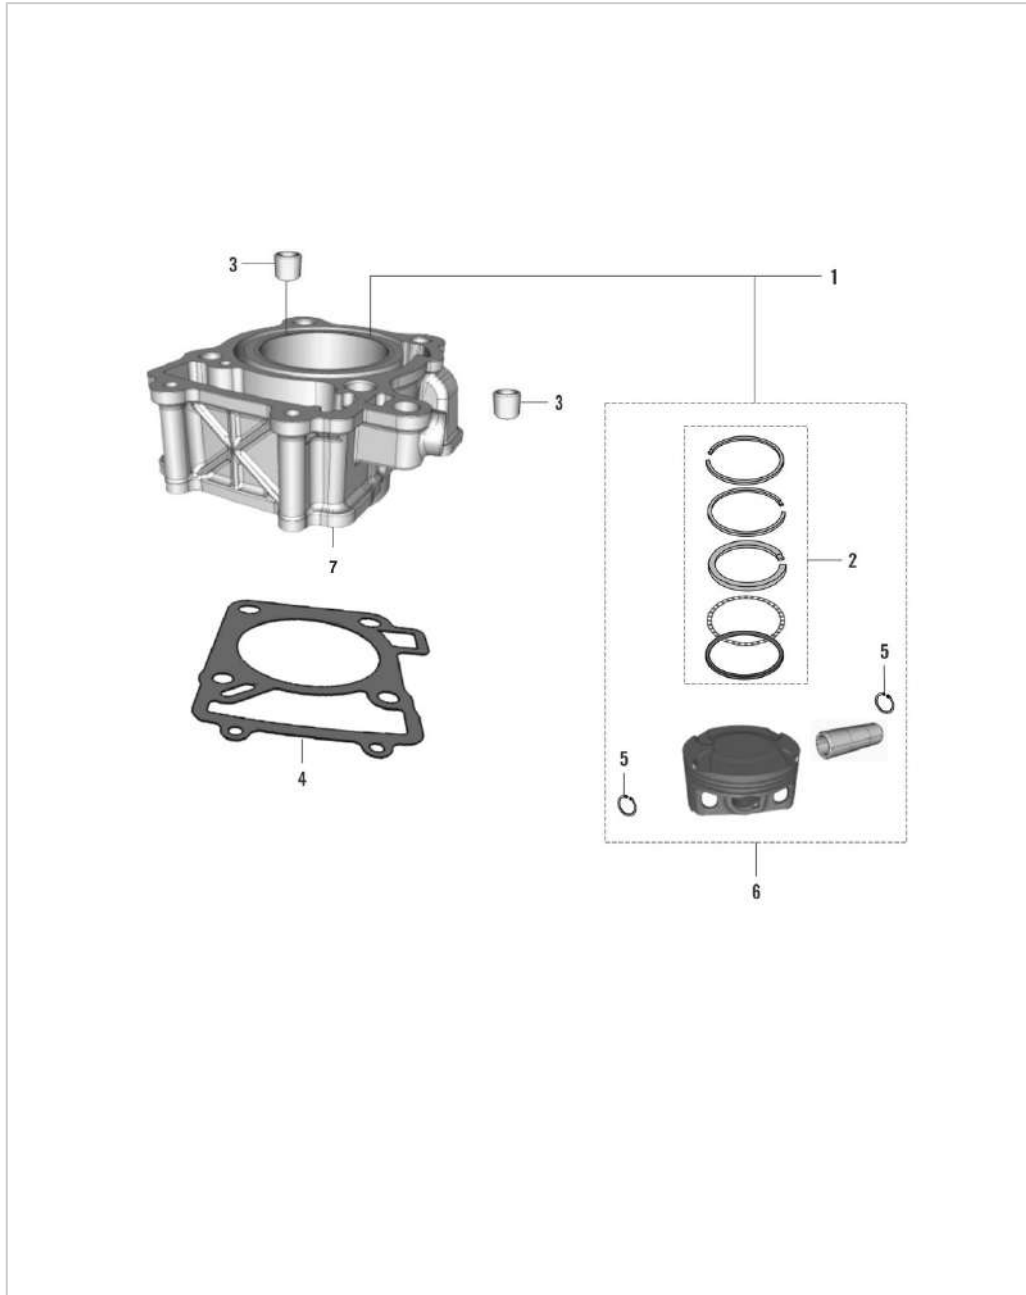

RC-390 MY-21

3. CLUTCH COVER

SN	Part No.	Description	QTY
1	JY541254	COVER ASSEMBLY CLUTCH	1
2	39199020	BEARING - NEEDLE	1
3	LDB00020	WASHER 12.5X24X0.8T	1
4	JY541221	SPRING LEVER CLUTCH	1
5	JY541251	SHAFT CLUTCH RELEASE ASSY	1
6	JY551404	ROD PULL	1
7	JG541230	CAP OIL FILLING	1
8	JL541227	WINDOW OIL GUAGE	1
9	DH102117	WIRE CLIP	1
10	39104119	SEAL - OIL	1
11	39099906	PIN - HOLLOW DOWEL	2
12	JY541225	GASKET CLUTCH COVER	1
13	JG541021	OIL NOZZLE	2
14	KAEW0635	BOLT FLANGE SMAL- M6X1XL35XBRIGHT	12
15	39201619	SEAL - OIL	1
16	JY541220	PLATE OIL SEAL	1
17	DJ101300	BOLT FLANGE	2
18	39153721	RING - O	1
19	JY541253	BRACKET CLUTCH CABLE	1

4. BALANCER SHAFT

SN	Part No.	Description	QTY
1	36JY0192	KIT BALANCER SHAFT KTM 390	1
2	KPBF6304	BEARING-BALL-C3 CLEARANCE-HN3	2
3	JG601007	SEAL OIL	1
4	JL601010	WATER SEAL_DOUBLE LIP	1
5	JG531215	WASHER 2.5MM	1
6	JG601005	DOME NUT	1
7	JG531207	GEAR BALANCER DRIVEN	1
8	DS101154	KEY	1
9	LDB00051	WASHER PLAIN-ID 8.2XOD 26XTHK 3	1
10	LAC00086	BOLT SOCKET-M8X1XL40	1
11	JG601013	WATER PUMP ROTOR_G2	1
12	JG601024	COVER PUMP WATER	1
13	JG601012	O-RING (WATER PUMP COVER)	1
14	KAEW0620	BOLT FLANGE SMAL-M6X1XL20XBRIGHT	5
15	39166511	WASHER - SEAL :- 6	1
16	39260607	PIN - PARALLEL	2
17	LAE00048	BOLT FLANGED M6X1	1
18	36JG0091	KIT WATER PUMP SEALS W/GRASE	1

5. CYLINDER PISTON

SN	Part No.	Description	QTY
1	36JY0251	KIT BLOCK PISTON ASY KTM 390	1
2	36JF0116	PISTON RING SET- KT03	1
3	39218106	PIN - HOLLOW DOWEL :- 14 X 20	2
4	JY521006	GASKET CYLINDER BLOCK	1
5	JY521220	RING SNAP	2
6	JY521223	PISTON ASSEMBLY	1
7	56JY5D6A	CYL. BLOCK (JY521021) ANTHRASITE BLACK	1