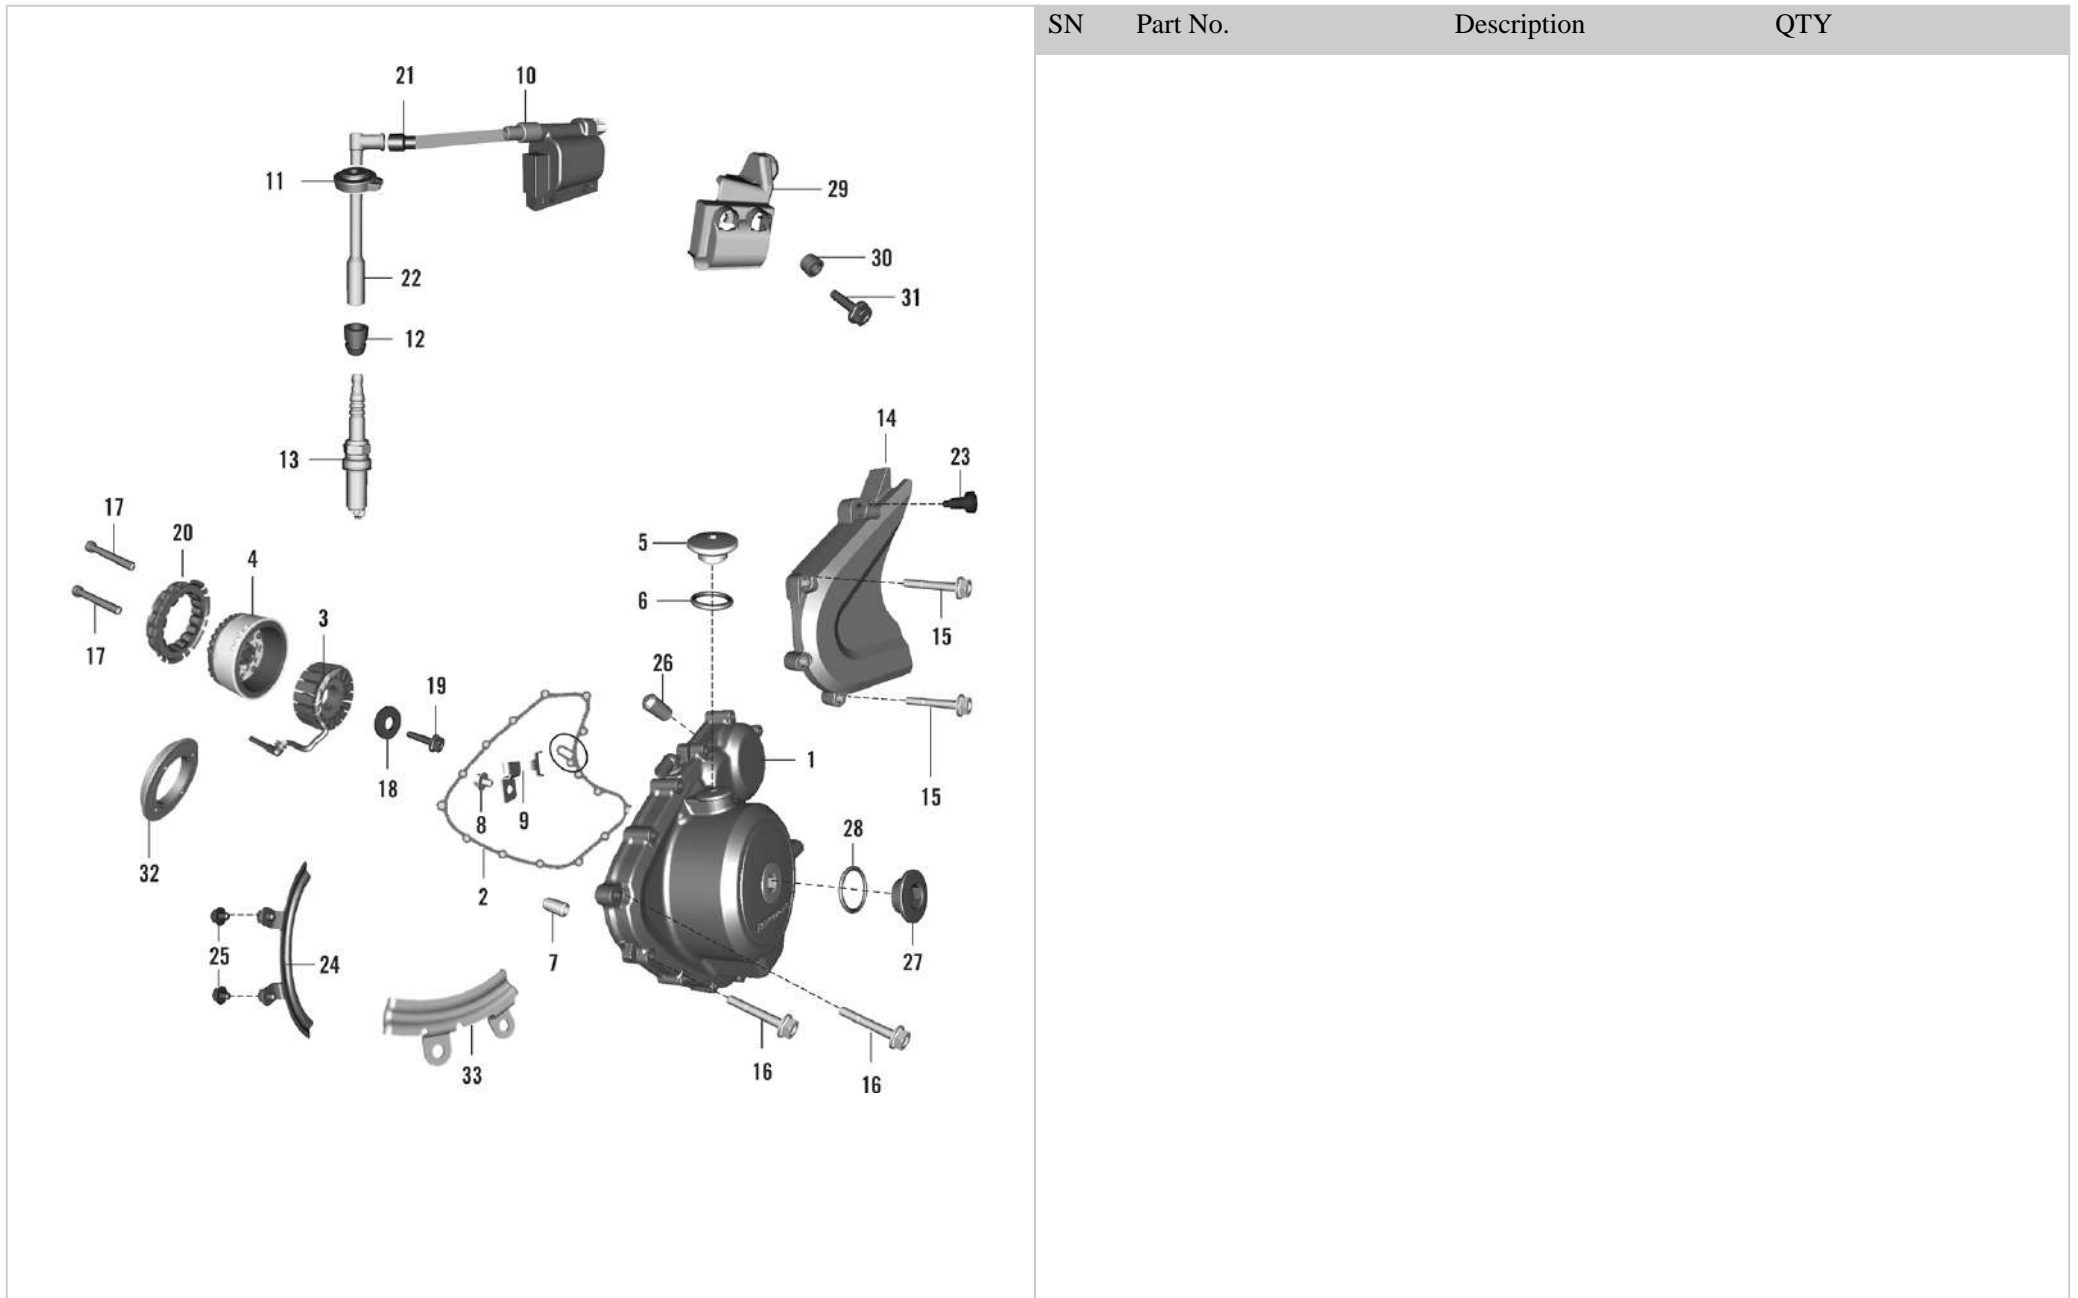

RC-390 MY-21

19. ELECTRICAL STARTER

oemship +919495961664