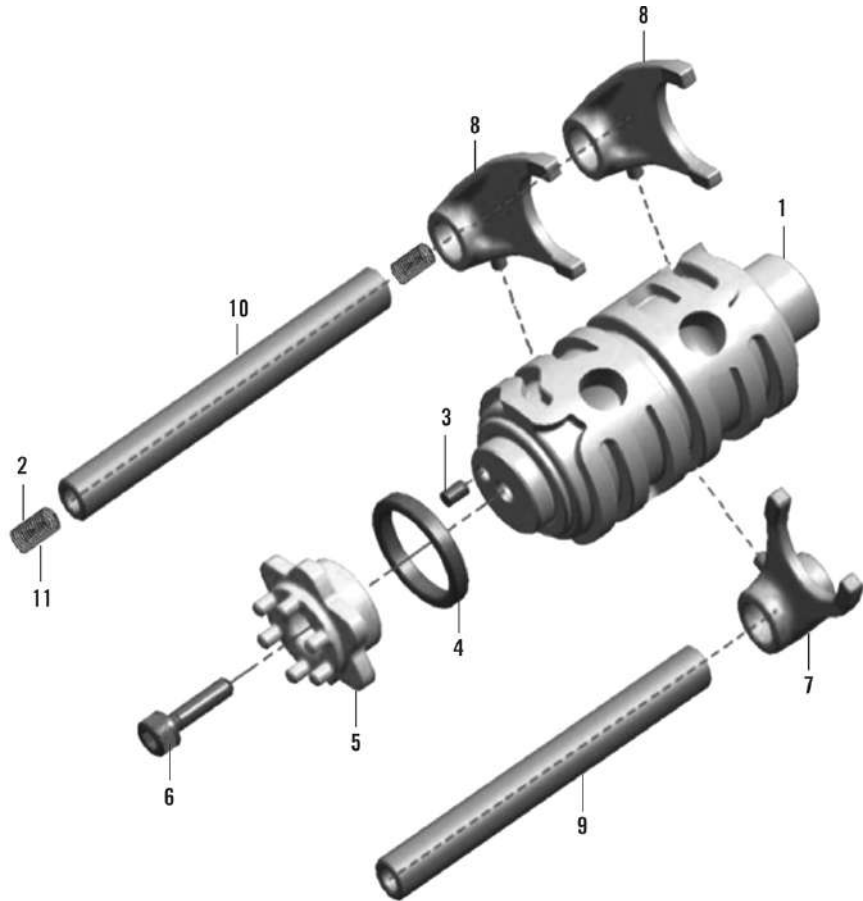

10. SHIFTING MECHANISM - DRUM GEAR SHIFT

SN	Part No.	Description	QTY
1	JY561013	DRUM GEAR SHIFT	1
2	JY541039	SPRING	2
3	39260607	PIN - PARALLEL	1
4	JG561010	SPACER-GUIDE GEAR SHIFT	1
5	JG561222	GUIDE GEAR SHIFT	1
6	LAC00024	BOLT SOCKET HEAD M6X1X20L- PRECOATED	1
7	JY561002	FORK GEAR SHIFT INPUT	1
8	JY561008	FORKSHIFT OUTPUT	2
9	JY561004	SHAFT INPUT GEAR SHIFT FORK	1
10	JF561001	SHAFT OUTPUT FORK SHIFT	1
11	JG561215	COMPRESSION SPRING	1