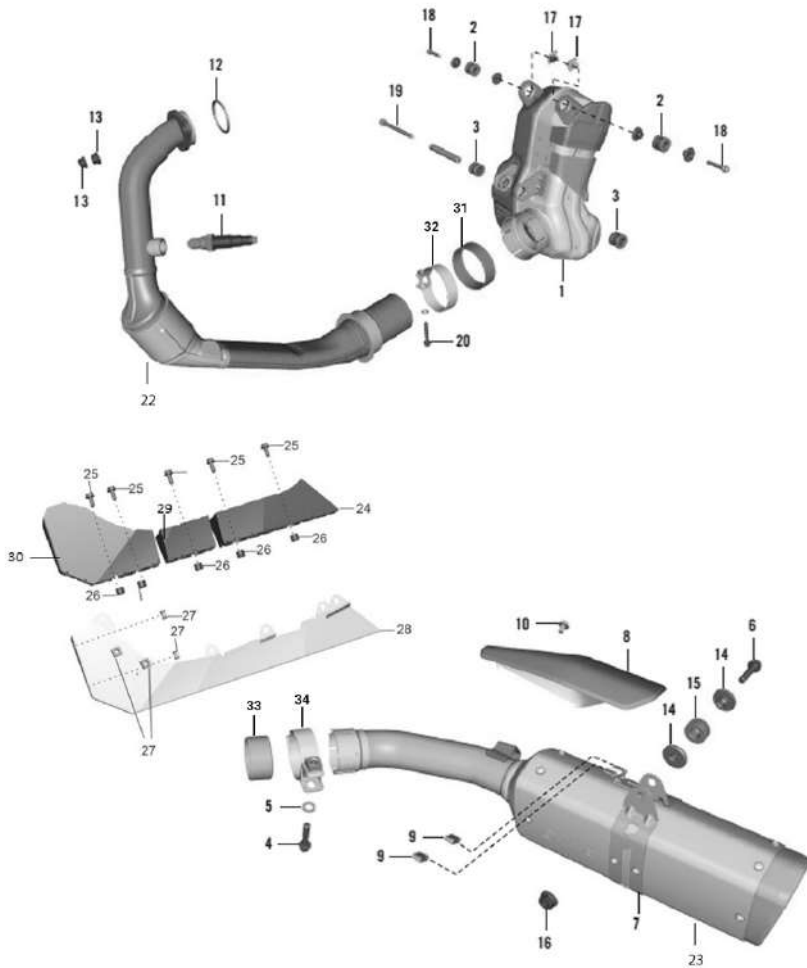

SN	Part No.	Description	QTY
1	52JP0670	ASSEMBLY PREMUFFLER WITH CHILD PARTS	1
2	JL591165	DAMPER SILENCER MOUNTING LOWER	2
3	JG591100	DAMPER SILENCER MOUNTING LOWER	2
4	LAD00065	BOLT FLANGED-M8X1.25XL 43	1
5	LDA00009	WASHER PLAIN	2
6	KADD0835	BOLT-FLANGE-KAD ST-D DIA-08 L-35	1
7	JY591226	BRACKET MUFFLER	1
8	JY591297	ASSEMBLY SHIELD MUFFLER	1
9	JY591303	GROMMET SHIELD MUFFLER	2
10	LBU00045	SCREW BUTTON HD-M6X1XL10XPRECOAT	1
11	JP591114	SENSOR OXYGEN	1
12	JG591070	GASKET EXHAUST	1
13	LCG00024	NUT HEX FLANGED-M8X1.25XHT.8XBRT	2
14	JY591245	COLLAR	2
15	JY591246	DAMPER MUFFLER	1
16	KCGN0808	NUT HEX FLANGE-M8X1.25XCL8XDACRO	1
17	JG113404	CLIP NUT	2
18	JG113837	BOLT FLANGED M6X1	2
19	LAD00075	BOLT FLANGED-M8X1.25XL 105XBRT	1
20	LAD00236	BOLT FLANGED-M8X1.25XL50	1

RC-390 MY-21

27. EXHAUST SYSTEM

oemship +919495961664