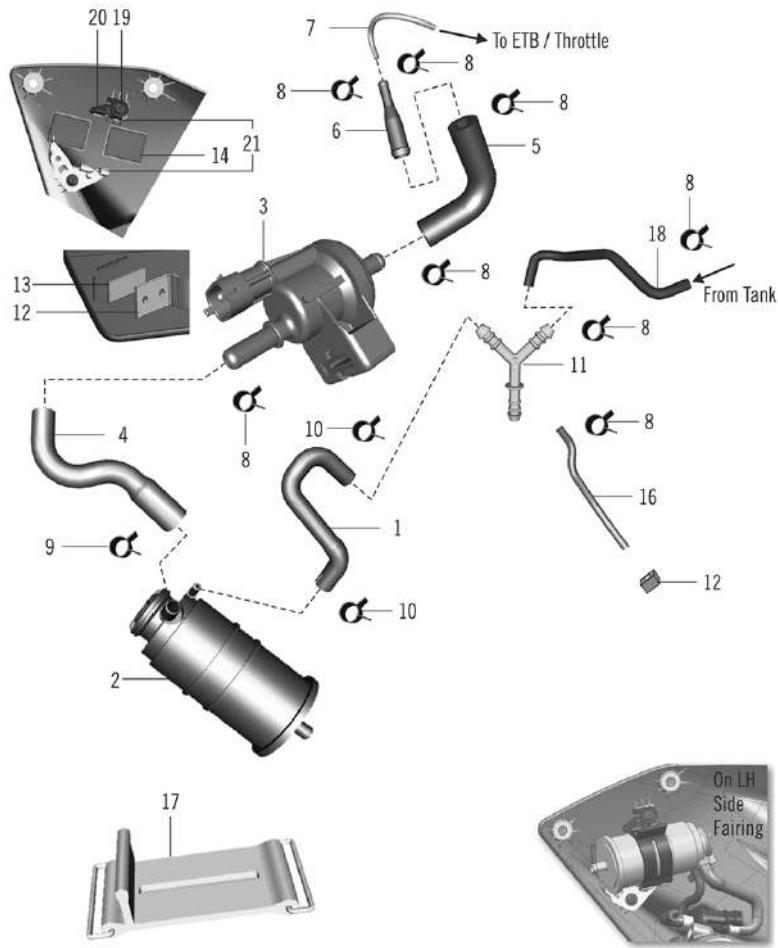

RC-390 MY-21

29. TANK, COVER

oemship +919495961664

SN	Part No.	Description	QTY
41	JY181262	COVER COUPLER PROTECTION	1

RC-390 MY-21

30. EVAP PARTS

oemship +919495961664

SN	Part No.	Description	QTY
1	JY171603	CANISTER TO TUBE CONNECTOR	1
2	JY171077	CANISTER	1
3	JG171601	VALVE PURGE	1
4	JY171602	TUBE CANISTER TO PURGE VALVE	1
5	JY171606	TUBE PURGE VALVE TO CONNECTOR	1
6	JG171086	CONNECTOR TUBE EVAP	1
7	JY171604	TUBE CONNECTOR TO ETB	1
8	JY171090	SPRING BAND CLAMP 13X12	8
9	JY171069	SPRING BAND CLAMP 15X10	1
10	JY171070	SPRING BAND CLAMP 10.5 X 8.4	3
11	JY113842	CONNECTOR Y SHAPE	1
12	GF161168	PAD FOAM FOR ELECT UNITS	2
13	JG171048	DUEL LOCK	1
14	JY181207	BRACKET DRAIN TUBE HOLDING	1
15	JY171825	PLUG FUEL DRAIN	1
16	JY171824	PIPE CONNECTOR-PLUG	1
17	JY181314	RUBBER BAND	1
18	JY171066	TUBE TANK TO CANISTER (US)	1
19	JY113821	SCREW BUTTON HEAD-M6X1XL12XBLACK	2
20	JY113849	BRACKET CANISTER MTG LOOSE	1