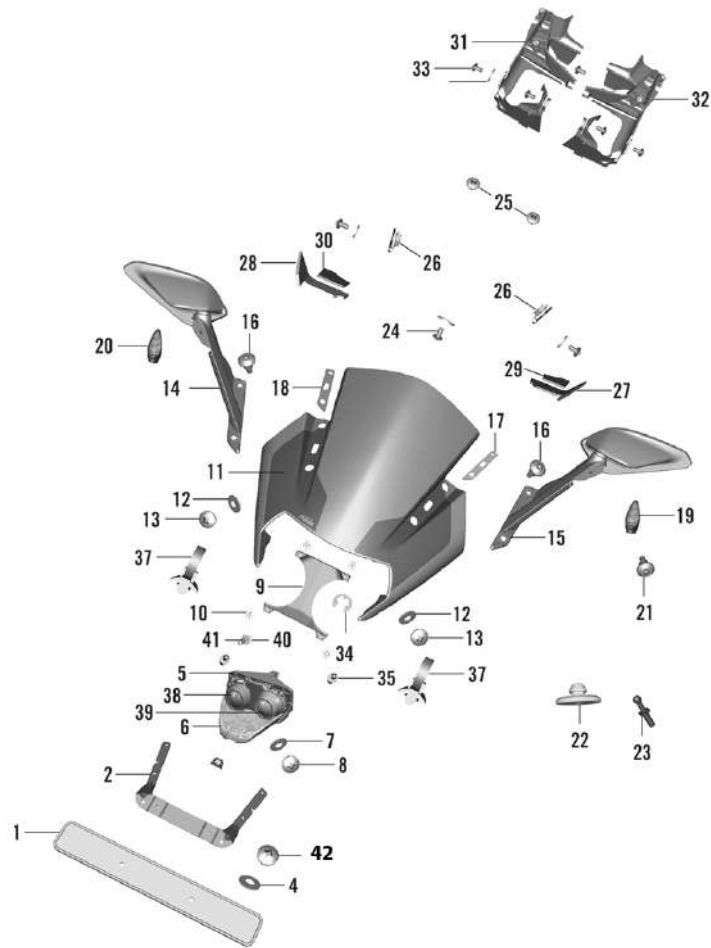

RC-390 MY-21

43. HEAD LIGHT ASSEMBLY

oemship +919495961664

SN	Part No.	Description	QTY
1	36DT0053	KIT FR.NUMBER PLATE PULSAR RS 200 / AS 2	1
2	JY232807	BRACKET FRONT NUMBER PLATE MTG	1
3	JY232824	BRACKET PLATE NUMBER FRONT	1
4	39214124	WASHER NYLON 5.3X11.5X1.5	2
5	JY181246	STRUCTURE PROJECTOR HEAD LAMP MTG	1
6	JY401006	POSITION LAMP	1
7	KDBF0512	WASHER PLAIN- ID5.5XOD12XT0.8XBK	3
8	KBBK0510	SCREW PAN CROS- M5X0.8XL10XBLACK	3
9	JY181272	COVER POSITION LAMP	1
10	KBRD3513	SCREW TAPPING PAN CROS- ST3.5XL13	4
11	JY181241	VISOR	1
12	JY181284	WASHER NYLON	4
13	JY181285	SCREW BUTTON HEAD- M6X1XL10XBLACK	4
14	JY231616	MIRROR WITHOUT BLINKER LH	1
15	JY231617	MIRROR WITHOUT BLINKER RH	1
16	JY181264	BOLT SOCKET- M6X1XL17XBLACKXSTEP	4
17	JY181282	RUBBER PAD LH	1
18	JY181283	RUBBER PAD RH	1
19	JY401007	INDICATOR ASSY FR LH	1
20	JY401008	INDICATOR ASSY FR RH	1

RC-390 MY-21

43. HEAD LIGHT ASSEMBLY

oemship +919495961664

SN	Part No.	Description	QTY
21	LBU00041	SCREW BUTTON HEAD M5X0.8	2
22	JY232808	RUBBER PAD NUMBER PLATE MTG BKT	2
23	JY401019	SCREW PROJECTOR MTG	2
24	JY113821	SCREW BUTTON HEAD- M6X1XL12XBLACK	1
25	JG181259	RIVET SNAP	6
26	JG113404	CLIP NUT	2
27	JY181204	PAD RUBBER SIDEMASK LH FR	1
28	JY181205	PAD RUBBER SIDEMASK RH FR	1
29	JY181209	PAD RUBBER SIDEMASK LH RR	1
30	JY181210	PAD RUBBER SIDEMASK RH RR	1
31	JY181244	FAIRING STRUCTURE LH	1
32	JY181245	FAIRING STRUCTURE RH	1
33	JY181264	BOLT SOCKET- M6X1XL17XBLACKXSTEP	6
34	LDA00005	WASHER PLAIN SMALL- 10X16X2.5XBLK	6
35	JY401020	SCREW 1 ADJUSTING PROJECTOR MTG	4
36	KECE6008	CIRCLIP TYPE E-ID6XOD12XT0.8XBLK	4
37	60111415	CABLE TIE LOCK 5 1.7 160 N-66 B	2
38	JY401014	ASSEMBLY LOW BEAM PROJECTOR	1
39	JY401015	ASSEMBLY HIGH BEAM PROJECTOR	1
40	DT401024	BULB 12V H9 65W	1

RC-390 MY-21

43. HEAD LIGHT ASSEMBLY

oemship +919495961664

SN	Part No.	Description	QTY
41	DT401012	BULB H1155W SEALED COUPLER	1
42	LBU00009	SCREW MUSHROOM HEAD	2

RC-390 MY-21

44. INSTRUMENTS, LOCK SYSTEM

oemship +919495961664