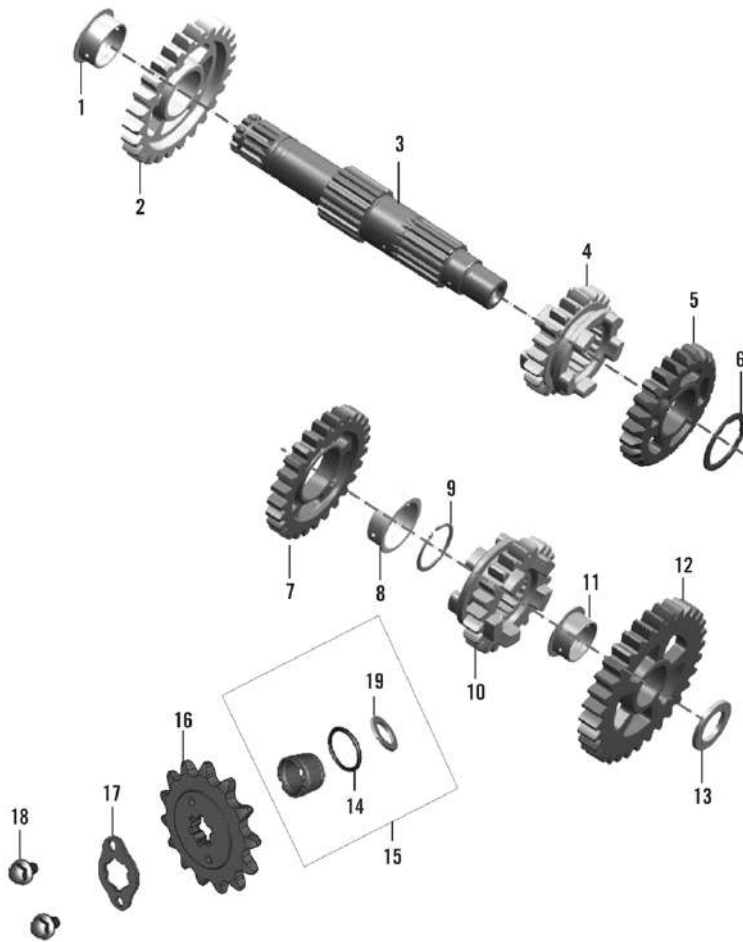

9. TRANSMISSION II - COUNTER SHAFT (OUTPUT SHAFT)

SN	Part No.	Description	QTY
1	JY551022	SHAFT INPUT	1
2	JY551021	BUSH VI DRIVE	1
3	JY551231	GEAR 6TH DRIVE	1
4	JY551214	CIRCLIP EXTERNAL I/P SHAFT	2
5	JY551229	GEAR 3RD-4TH DRIVE	1
6	JY551010	BUSH V DRIVE	1
7	JY551230	GEAR 5TH DRIVE	1
8	JY551228	GEAR 2ND DRIVE	1
9	JY551215	WASHER THRUST 2D DRIVE	1