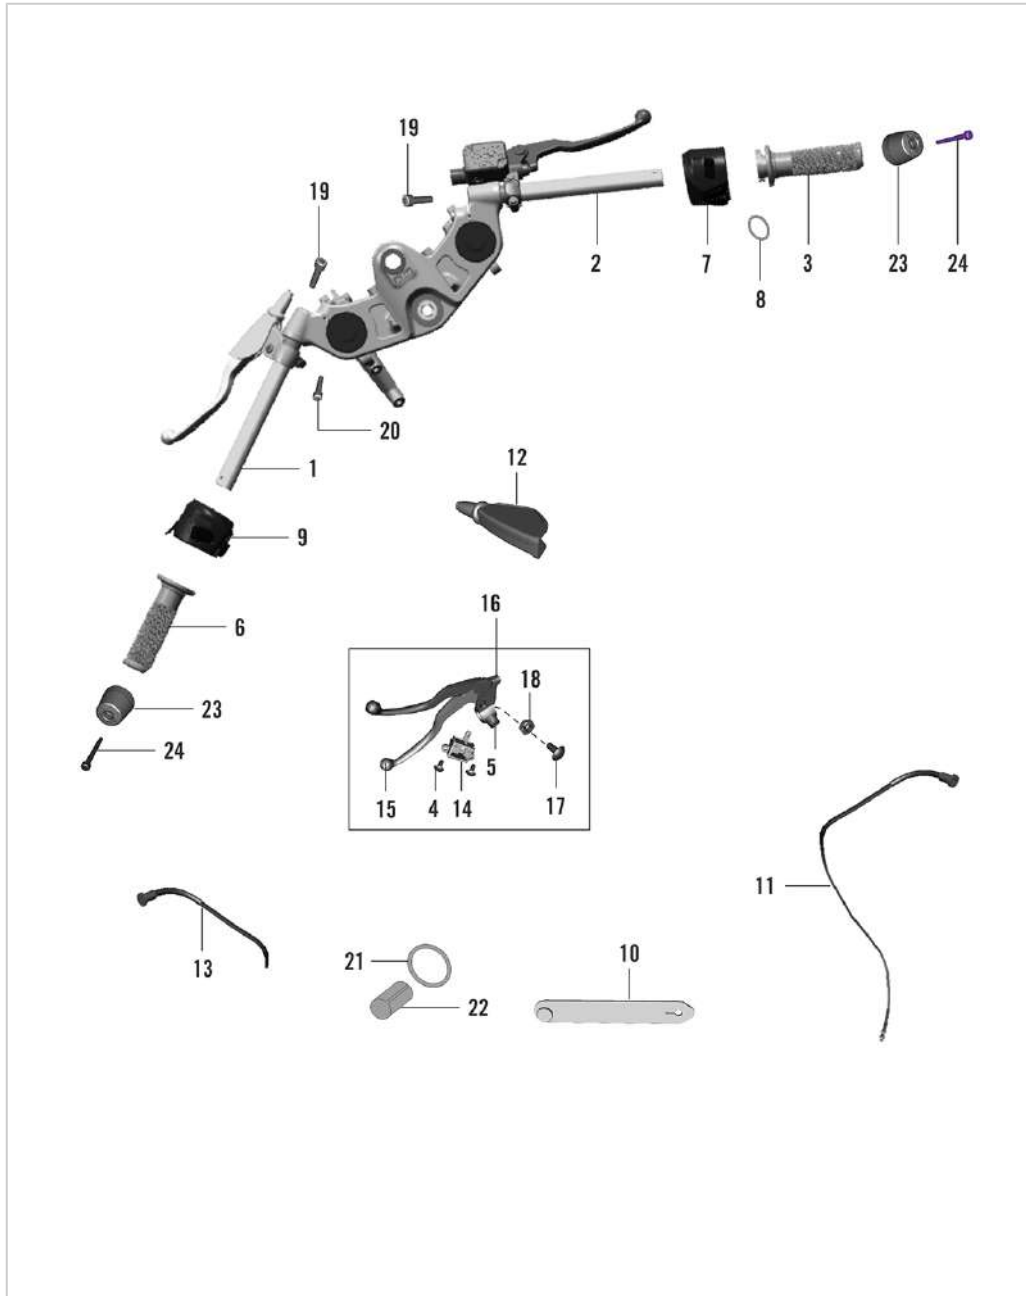

RC-390 MY-21

21. FRONT FORK, TRIPLE CLAMP

oemship +919495961664

SN	Part No.	Description	QTY
21	JY121036	ASSEMBLY MAIN SPRING AND WASHER	1
22	JY121037	ASSEMBLY PISTON ROD	1
23	JU121018	SCREW CAP ASSEMBLY	2
24	JG233080	TAPE ANTIABRASIVE	1
25	JY233041	TAPE ANTIABRASIVE	1
26	JG121028	FORK FRONT DUST COVER	2
27	LDB00036	WASHER PLAIN-ID45XOD 52.5XTHK1.5	2
28	DG181045	BEARING CONE :- UPPER	1
29	DK181050	CAGE BEARING STEERING TOP	1
30	DG181046	BEARING RACE - UPPER	1
31	DG181047	BEARING RACE - LOWER	1
32	DK181051	CAGE BEARING STEERING BOTTOM	1
33	DG181005	BEARING CONE	1
34	JY401026	REFLECTOR REFLEX	1
35	JY401026	REFLECTOR REFLEX	1
36	JY113892	BRACKET REFLECTOR REFLEX LH	1
37	JY113893	BRACKET REFLECTOR REFLEX RH	1

RC-390 MY-21

22. HANDLEBAR, CONTROLS

oemship +919495961664

SN	Part No.	Description	QTY
1	JY151023	HANDLEBAR TUBE LH KT06 MY16	1
2	JY151024	HANDLEBAR TUBE RH KT06 MY16	1
3	JY151036	ASSEMBLY GRIP HANDLEBAR RH	1
4	LBU00012	SCREW PAN CROSS M3X0.5	2
5	39155304	BOLT - FLANGE :- M6	1
6	JY151015	GRIP HAND LH KT06	1
7	JG401425	SWITCH CONTROL RH	1
8	30191048	BAND	2
9	JY401402	SWITCH CONTROL LH	1
10	JY113848	CABLE TIE FOR CLUTCH CABLE	1
11	52JY0823	CLUTCH CABLE KT06 KT22 MY17	1
12	JY161023	BOOT CLUTCH LEVER_ADJUSTABLE	1
13	DJ201108	CABLE ASSY FRONT BRAKE MICROSWITCH	1
14	JG401426	SWITCH CLUTCH	1
15	JY161008	LEVER ASSEMBLY CLUTCH	1
16	DT161010	HOLDER ASSLY LH SUPPORT LEVER	1
17	JZ161028	LEVER PIVOT BOLT	1
18	39118415	NUT - NYLOC :- M5 X 0.8	1
19	LAC00073	BOLT SOCKET M6X1	2
20	LAC00055	BOLT SOCKET-M5X0.8XL 13XSTEPPED	2