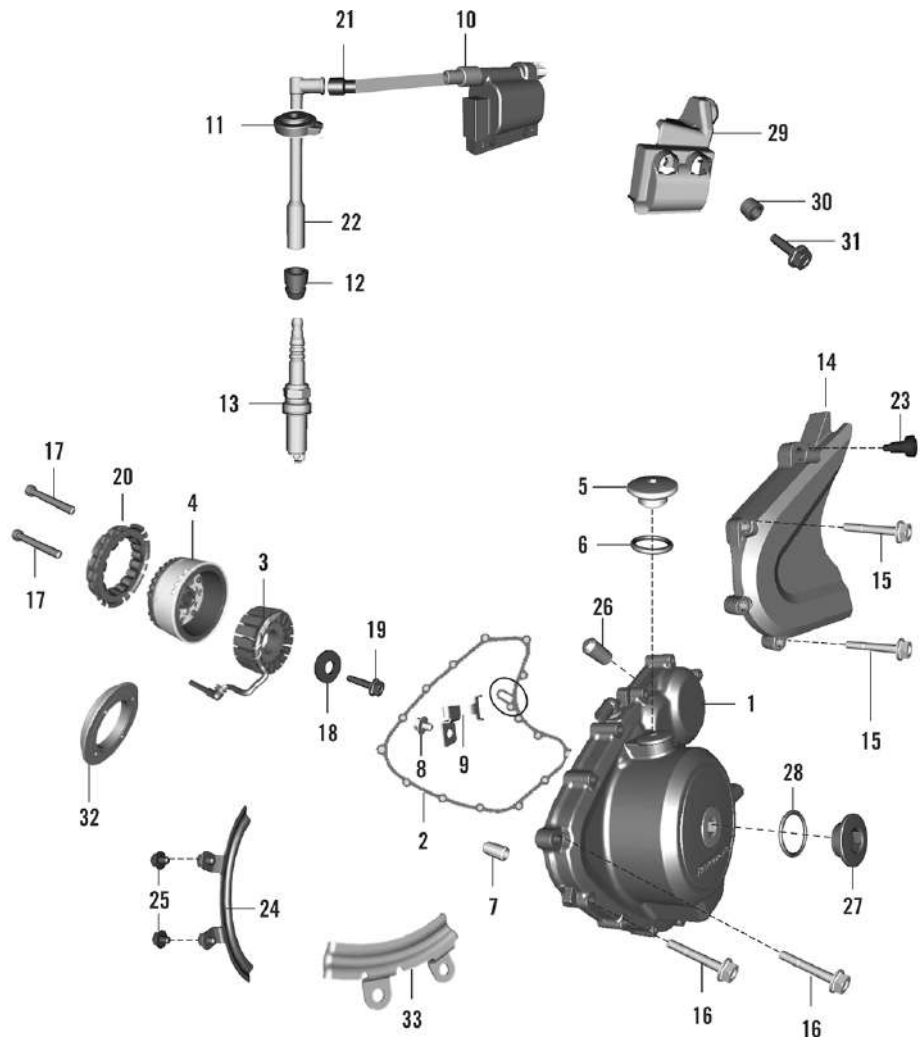

RC-390 MY-21

17. LUBRICATING SYSTEM

oemship +919495961664

SN	Part No.	Description	QTY
21	JY571008	STRAINER EVACAUTION	1

RC-390 MY-21

18. IGNITION SYSTEM

oemship +919495961664

SN	Part No.	Description	QTY
1	JP351600	MOTOR STARTER	1
1	JP541233	COVER ASSEMBLY MAGNETO	1
2	JY541214	GASKET COVER MAGNETO	1
2	JY551226	GEAR STARTER COUNTER 1 ASSLY	1
3	JY351007	STATOR ASSEMBLY	1
3	JY551225	GEAR STARTER COUNTER 2	1
4	JY351025	ROTOR ASSLY WITHOUT CLUTCH	1
4	JY621411	ASSEMBLY GEAR STARTER CLUTCH	1
5	JL541245	CAP TDC FINDER	1
5	BF621402	NEEDLE BEARING (25X32X16)	1
6	KADQ0625	BOLT M6	2
6	30101195	RING - O	1
7	JY402210	CABLE RELAY-MOTOR	1
7	39099906	PIN - HOLLOW DOWEL	2
8	JY541040	RETAINER GEAR STARTER	1
8	KADD0508	BOLT FLANGED	1
9	LAE00042	BOLT FLANGED-M6X1	1
9	JY541208	BRACKET HARNESS MAGNETO	1
10	JY591308	SHIELD STARTER MOTOR	1
10	JP351203	COIL ASSEMBLY IGNITION	1
11	LAE00016	BOLT FLANGED M5X0.8X6L- PRECOATED	2
11	JY351203	GROMMET SPARK PLUG CAP	1
12	KBBE0408	SCREW PAN CROSS	1
12	JP351209	GROMMET PLUG SPARK	1
13	JY351206	PLUG SPARK	1
14	JY541227	COVER LH RR	1
		BOLT FLANGE SMAL-	
15	KAEW0650		