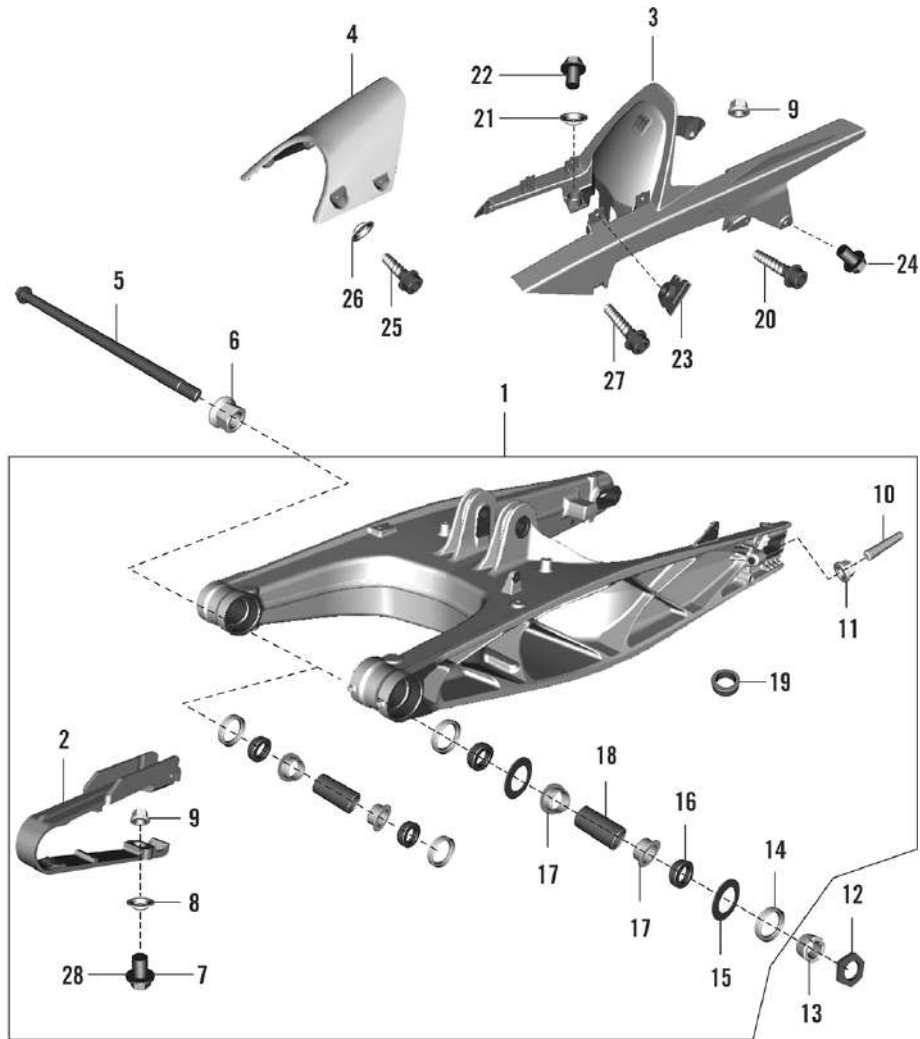

RC-390 MY-21

24. SIDE STAND

oemship +919495961664

SN	Part No.	Description	QTY
1	JP113203	STAND ASSEMBLY SIDE	1
2	JG113204	PLATE STAND SIDE	1
3	JG113207	BOLT	1
4	JY401415	HOLDER MAGNET	1
5	JU113200	SPRING SIDE STAND WITH COVER	1
6	LAE00010	BOLT FLANGED M5X0.8	2
7	LAJ00019	BOLT STUD-M10X1.25XL20XBRXPRECOAT	2
8	JY401408	SWITCH SIDE STAND MY16	1
9	JY113210	SHIELD SWITCH STAND SIDE	1
10	LCH00001	NUT NYLOC-M10X1.25XHT.11XCL6XBRT	1
11	LCL00006	NUT U FLANG-M10X1.25XHT. 8.5XBRT	2

RC-390 MY-21

26. SWING ARM

oemship +919495961664

SN	Part No.	Description	QTY
1	JG122044	ASSEMBLY ARM SWING	1
2	JG122039	SLIDER CHAIN	1
3	JY181226	CHAIN COVER CUM HUGGER 1	1
4	JY181300	HUGGER ENVELOPE	1
5	JG122016	SHAFT SWING ARM	1
6	LCG00004	NUT FLANGED M14 X 1.5	1
7	KAED0616	BOLT-FLANGE-KAE ST-D DIA-06 L-16	1
8	JY122004	SLEEVE CHAIN SLIDER	1
9	LCA00008	NUT	1
10	LAA00007	BOLT HEX M10 X 1.25 X 50	2
11	LCG00003	NUT FLANGED M10 X 1.25	2
12	JG122032	WASHER HEXAGONAL THRUST	2
13	JG122033	WASHER THREADED-SWING ARM STACK	2
14	JG122012	OIL SEAL	4
15	JG122026	WASHER PLAIN	2
16	JG122011	BUSH	4
17	JG122009	IGUS BUSH	4
18	JG122010	COLLAR	2
19	JY181258	SLEEVE FOR CHAIN COVER	2
20	JY181288	SCREW SELF TAP DIA 6 X 30L BLK	2