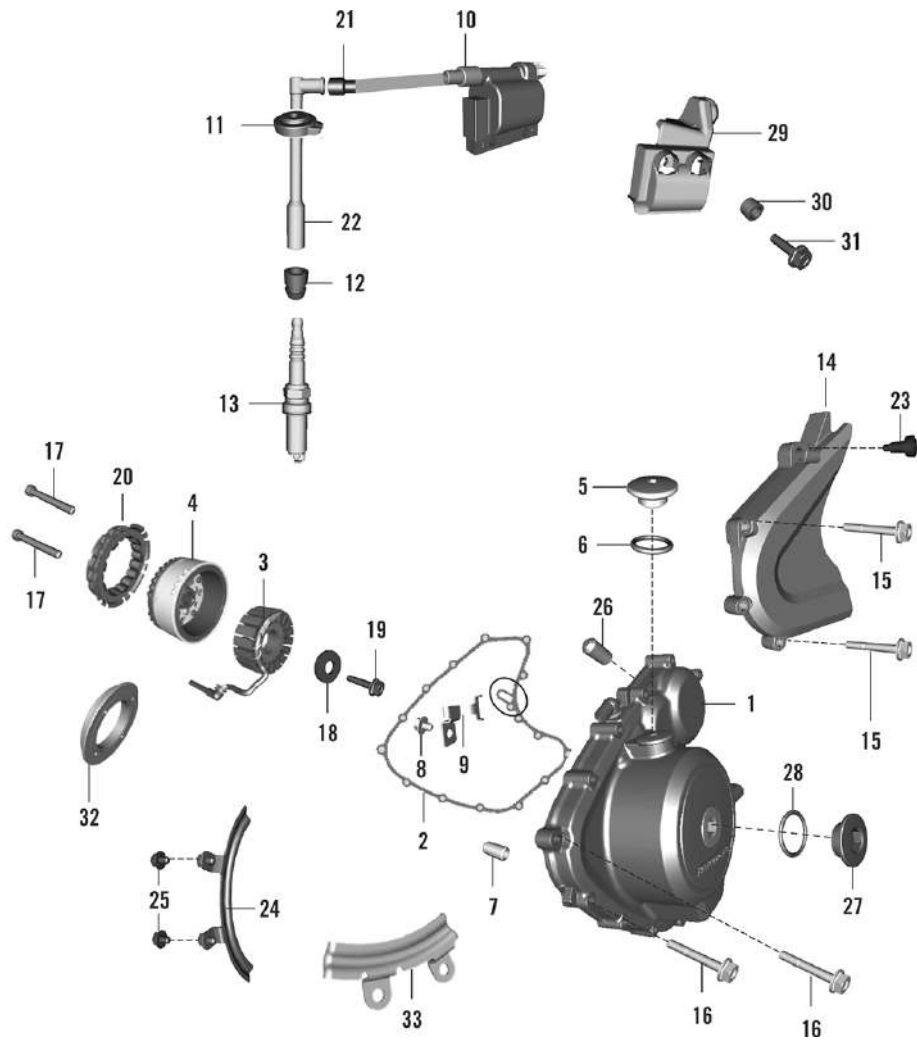

SN	Part No.	Description	QTY
21	DD111012	GROMMET FOR H. T. CABLE	1
22	JY351200	CAP SPARK PLUG	1
23	LAC00014	BOLT SPROCKET COVER MTG	1
24	JY541222	PLATE HARNESS MAGNETO	1
25	LAE00016	BOLT FLANGED M5X0.8X6L- PRECOATED	4
26	JG541074	OIL NOZZLE	1
27	JY541206	CAP CRANK CENTRE	1
28	LJA00007	RING O - ID 24XSECT. DIA. 2.5	1
29	JY181276	COVER HT COIL	1
30	JY113825	SLEEVE UNDER TRAY	2
31	KADD0625	BOLT-FLANGE-KAD ST-D DIA-06 L-25	2
32	JG351019	BODY STARTER CLUTCH	1
33	JY541071	PLATE HARNESS 2	1

RC-390 MY-21

18. IGNITION SYSTEM

oemship +919495961664