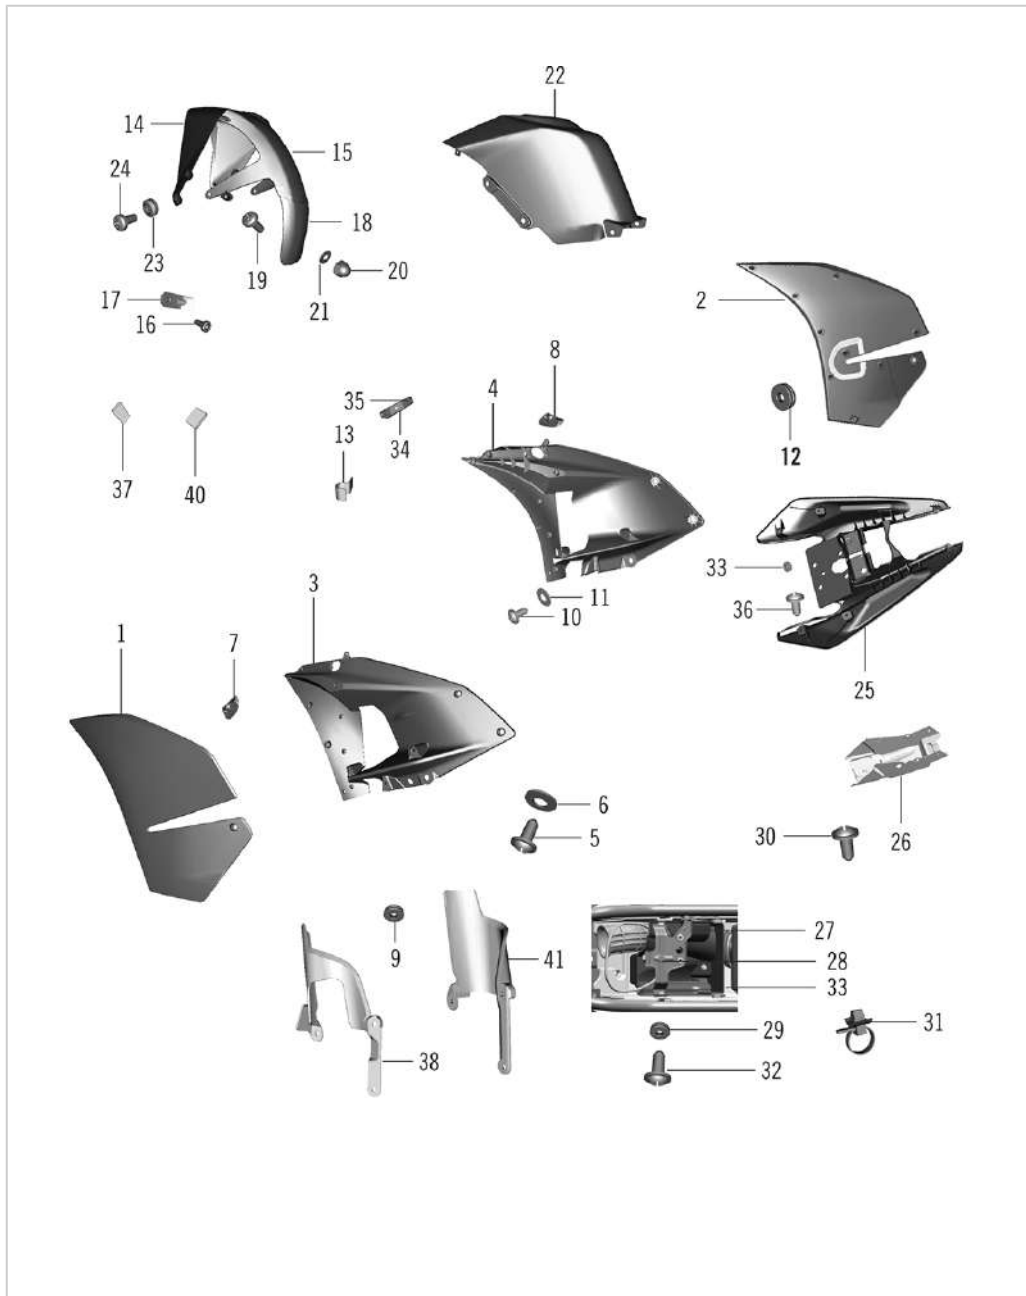

SN	Part No.	Description	QTY
1	52JY2230	RC390 BS6 OUTER FAIRING LH CERAM WHITE+D	1
2	52JY2231	RC390 BS6 OUTER FAIRING RH CERAM WHITE+D	1
3	52JY1997	RC INNER FAIRING LH DARK GAL MATT+DECAL	1
4	52JY1998	RC INNER FAIRING RH DARK GAL MATT+DECAL	1
5	LAC00057	BOLT SOCKET-M6X1XL 16XCL 8.8XBLK	6
6	JY181404	CUP WASHER FRONT FENDER MTG BLK	6
7	56JY4681	BLINKER COV FRT LHJY181266 DARK GAL MATT	1
8	56JY4781	BLINKER COV FRT RHJY181267 DARK GAL MATT	1
9	JY171037	GROMMET TANK COVER MTG	5
10	JY181279	SCREW SELF TAPPING (DIA 5) BLK	10
11	KDBF0512	WASHER PLAIN-ID5.5XOD12XT0.8XBLK	10
12	DJ161091	GROMMET - FRONT FENDER	1
13	JY181327	BRACKET	1
14	52JY1995	RC390 FRONT FENDER DARK GAL MATT+DECAL	1
15	JY181408	FENDER FRONT REAR	1
16	KACF0616	BOLT SOCKET-M6X1XL 16XCL 8.8XBRT	2
17	JG113404	CLIP NUT	2
18	JP181415	FLAP FENDER FRONT	1
19	KBBJ0514	SCREW PAN CROSS-M5X0.8XL14XBLACK	3