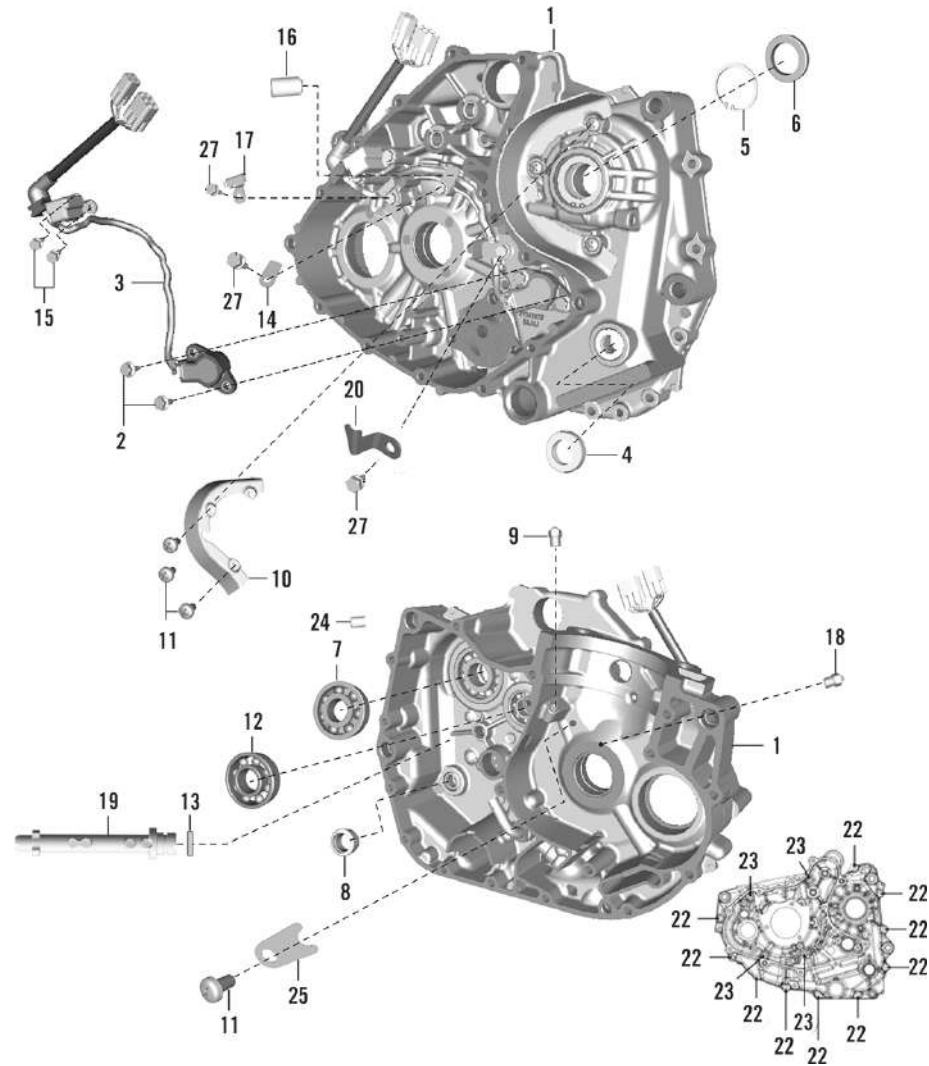

RC-390 MY-21

RC-390 MY-21

1. CRANKCASE RH

SN	Part No.	Description	QTY
1	36001062	LOCTITE LIQUID SEALANT L5910 (50ML TUBES)	1
2	36JG0113	KIT CR' CASE ASSY RH 390 CC MY20	1
3	36JG0091	KIT WATER PUMP SEALS W/GRASE	1
4	83020473	GREASE PETAMO GHY 441 3 GM POUCH	1
5	JG561204	BOLT STOPPER DRUM	1
6	JG561205	WASHER DRUM STOPPER	1
7	JG561009	STOPPER DRUM COMP	1
8	JG561226	SPRING STOPPER DRUM	1
9	39256220	BEARING - NEEDLE ROLLER :- 13 X 19 X 12	1
10	DH101383	PRECOATED FLANGED BOLT M6 X 12 - 3910620	3
11	JY541047	STOPPER I/P SHAFT BEARING	3
12	DP101191	BOLT (M8 X 1.25 X LENGTH = 15.5)	1
13	39260120	BEARING - BALL :- 61905 (25 X 42 X 9)	1
14	39186420	BEARING - BALL :- 20 X 52 X 15	1
15	JY541009	BOLT SOCKET-M6X1XL 14.4XBRTXSTEP	1
16	36JY0200	PACKING KIT ENGINE CRANKCASE 390	1
17	39218520	BEARING - DEEP GROOVE BALL	1
18	LAE00001	BOLT FLANGED-M8X1.25XL20XPRECOAT	1

RC-390 MY-21

2. CRANKCASE LH

SN	Part No.	Description	QTY
1	36JG0112	KIT CR' CASE ASY LH 390 CC MY20	1
2	LAE00010	BOLT FLANGED M5X0.8	1
3	JY351801	SENSOR INDICATOR GEAR	1
4	39104319	SEAL - OIL	1
5	KEBA3715	CIRCLIP INTERNAL	1
6	JY541058	OIL SEAL OUTPUT SHAFT	1
7	LPB00003	BEARING BALL-22X56X16-C3L-1RS-HN3	1
8	39256220	BEARING - NEEDLE ROLLER :- 13 X 19 X 12	1
9	JF541016	NOZZLE	1
10	JY541031	CHAIN GUARD	1
11	LBB00007	SCREW PAN CROSS M6X1	4
12	LPB00002	BEARING BALL-15X35X11-C3-1RS-HN3	1
13	LJA00002	O RING FOR E - 20	1
14	JY541080	PLATE HARNESS	1
15	LAE00010	BOLT FLANGED M5X0.8	2
16	JY541052	JET TRANS	1
17	JY541081	BRACKET HARNESS	1
18	JG541074	OIL NOZZLE	1
19	JY571029	OIL RAIL	1
20	JY541082	BRACKET HARNESS GI SWITCH	1