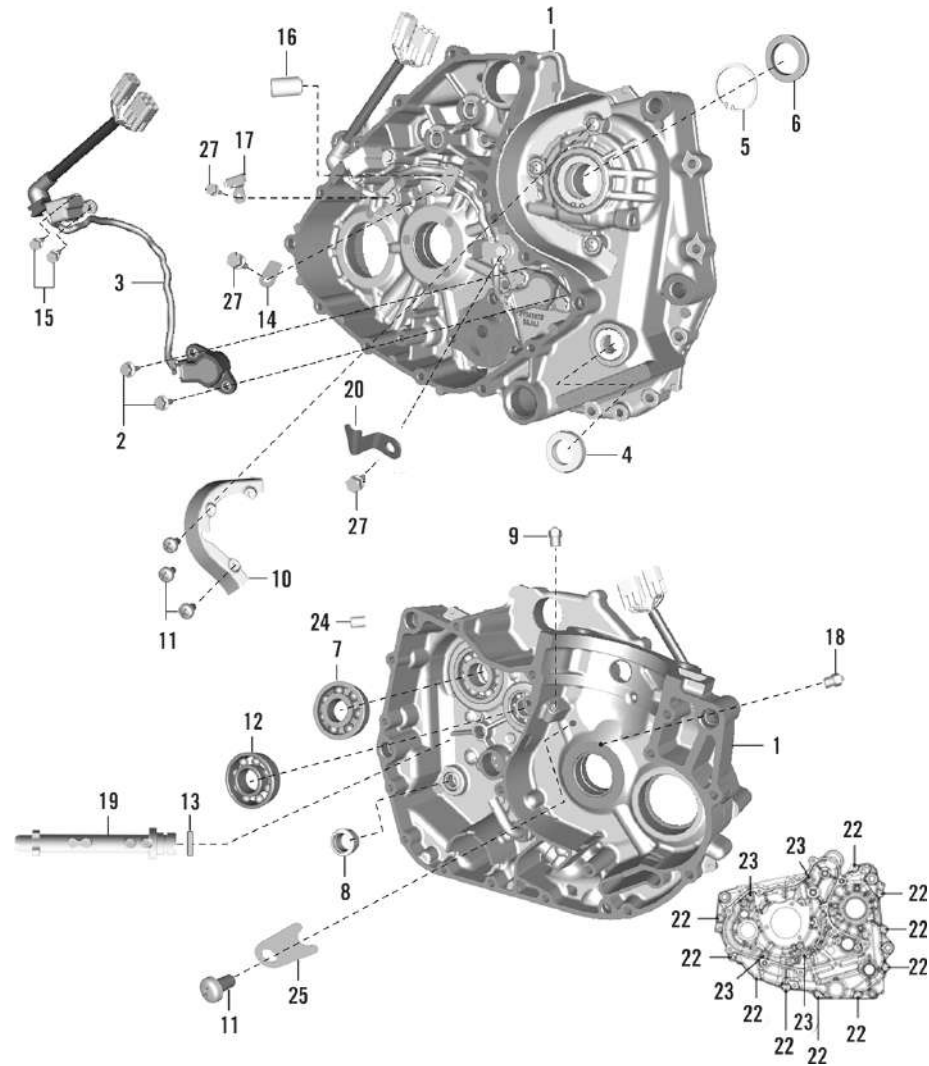

RC-390 MY-21

2. CRANKCASE LH

SN	Part No.	Description	QTY
21	36001062	LOCTITE LIQUID SEALANT L5910 (50ML TUBES)	1
22	KAEW0635	BOLT FLANGE SMAL- M6X1XL35XBRIGHT	11
23	LAE00002	BOLT FLANGED M6 X 1 X 75 PRECOAT	5
24	39218106	PIN - HOLLOW DOWEL :- 14 X 20	2
25	JF541017	BRACKET	1
26	83020473	GREASE PETAMO GHY 441 3 GM POUCH	1
27	DJ101300	BOLT FLANGE	3