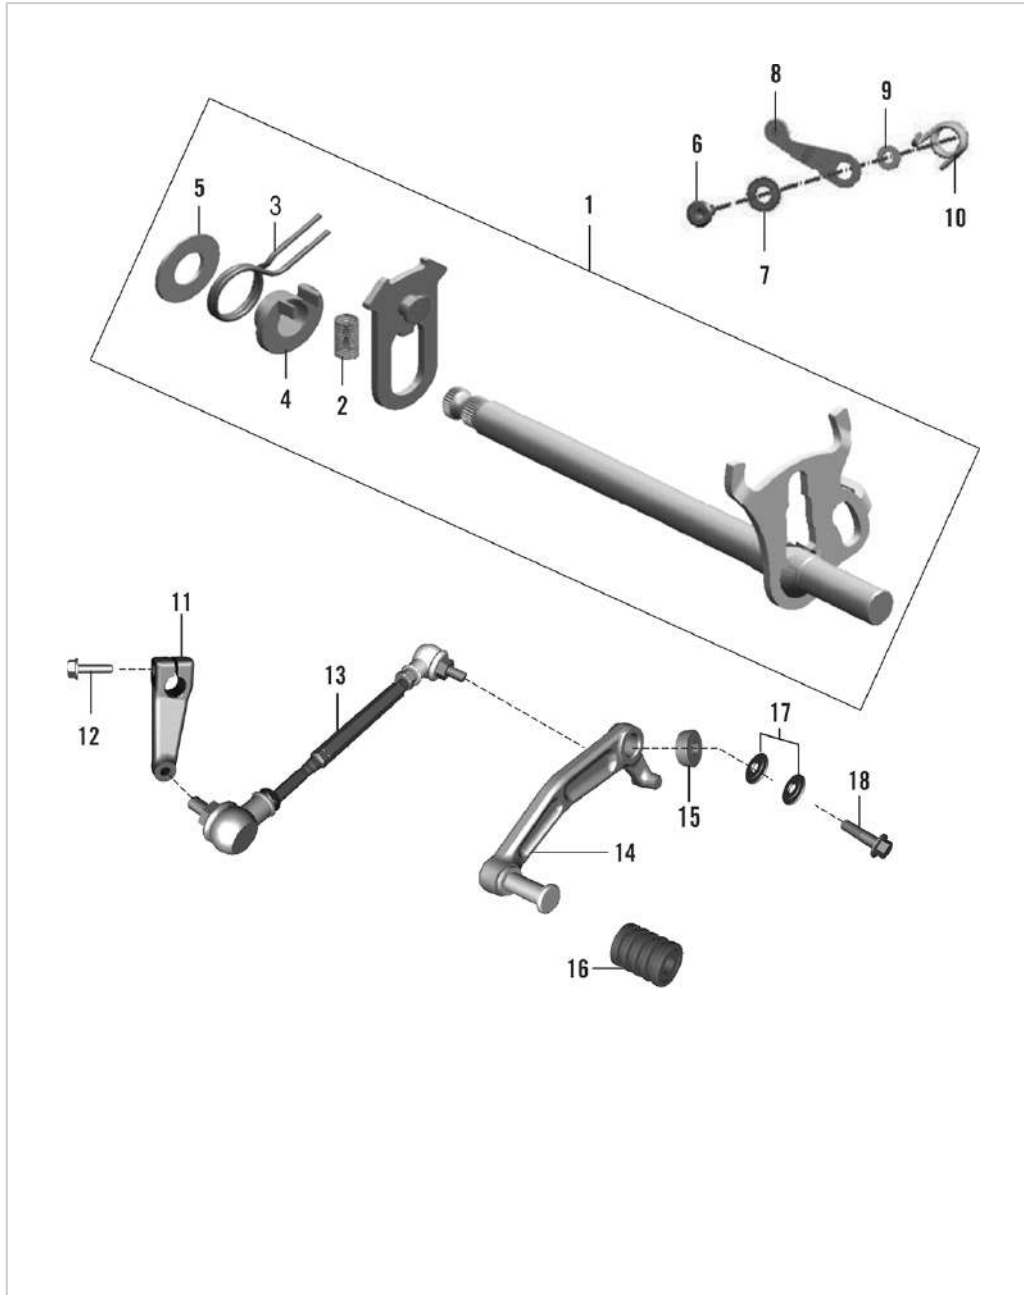

11. SHIFTING MECHANISM - LEVER GEAR SHIFT

SN	Part No.	Description	QTY
1	JY561205	LEVER GEAR SHIFT ASSLY CPL	1
2	JG561215	COMPRESSION SPRING	1
3	JG561218	TORSION SPRING (FINAL CONFG)	1
4	JG561217	BUSH-TORSION SPRING	1
5	JG561216	WASHER 14X30X1.5	1
6	JG561204	BOLT STOPPER DRUM	1
7	JG561205	WASHER DRUM STOPPER	1
8	JG561009	STOPPER DRUM COMP	1
9	39200511	WASHER	1
10	JG561226	SPRING STOPPER DRUM	1
11	JU561400	LEVER CHANGE ARM COMP	1
12	KADD0622	BOLT-FLANGE-KAD ST-D DIA-06 L-22	1
13	JY113008	ROD ASSEMBLY TIE	1
14	JU161007	ASSEMBLY CHANGE LEVER	1
15	JG113061	BEARING CHANGE LEVER	2
16	JG113010	DAMPER CHANGE LEVER	1
17	JY113015	SPACER FOR CHANGE LEVER	2
18	JY113025	BOLT CHANGE LEVER	1