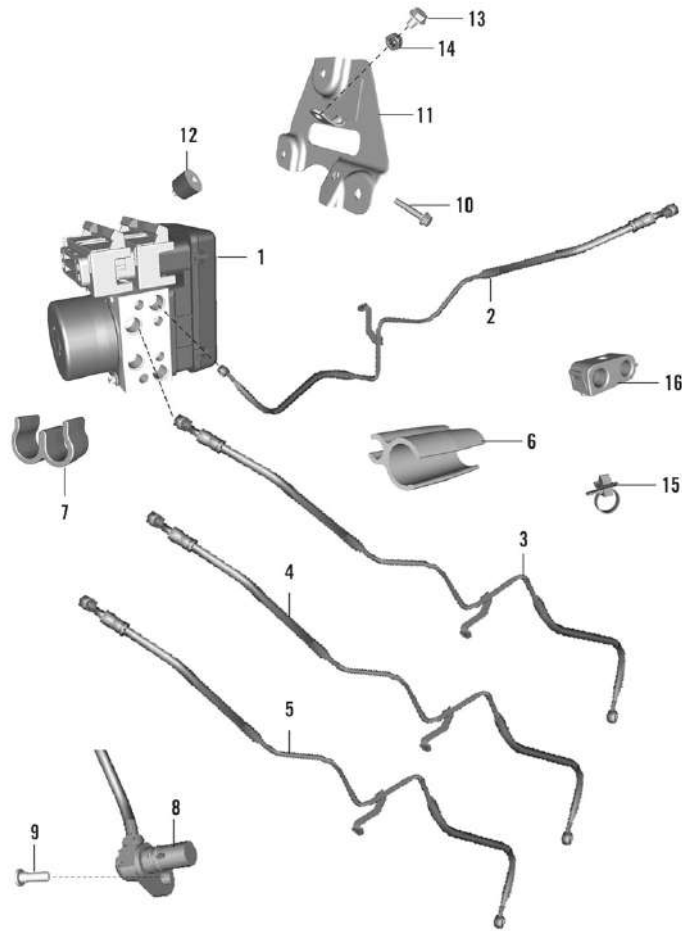

SN	Part No.	Description	QTY
1	JY131875	UNIT ABS WET	1
2	36JY0077	BRAKE HOSE ASY KIT-ABS TO FRNT MAST CYL	1
3	36JY0079	BRAKE HOSE ASY KIT-ABS TO FRNT CALIPER	1
4	36JY0178	BRAKE HOSE ASSY KIT (ABS TO RR MSTR CYL)	1
5	36JY0177	KIT BRAKE HOSE ASSY (ABS TO REAR CALIPER)	1
6	DT131849	CLAMP FOR ABS HOSE	3
7	JG403603	CLAMP SENSOR CABLE HOLDING	3
8	DT402404	SENSOR SPEED WHEEL	1
9	LAD00093	BOLT M6 (ABS SENSOR MTG)	2
10	KAED0610	BOLT-FLANGE-KAE ST-D DIA-06 L-10	1
11	JG113822	BRACKET ABS MOUNTING	1
12	JG581014	SILENT BLOCK(M6)	3
13	LAD00040	BOLT FLANGED M6 - 6L	2
14	LCL00002	NUT FLANGED-M6X1XHT.6XCL4	2
15	60111415	CABLE TIE LOCK 5 1.7 160 N-66 B	2
16	DT131849	CLAMP FOR ABS HOSE	3

RC-390 MY-21

43. HEAD LIGHT ASSEMBLY

oemship +919495961664