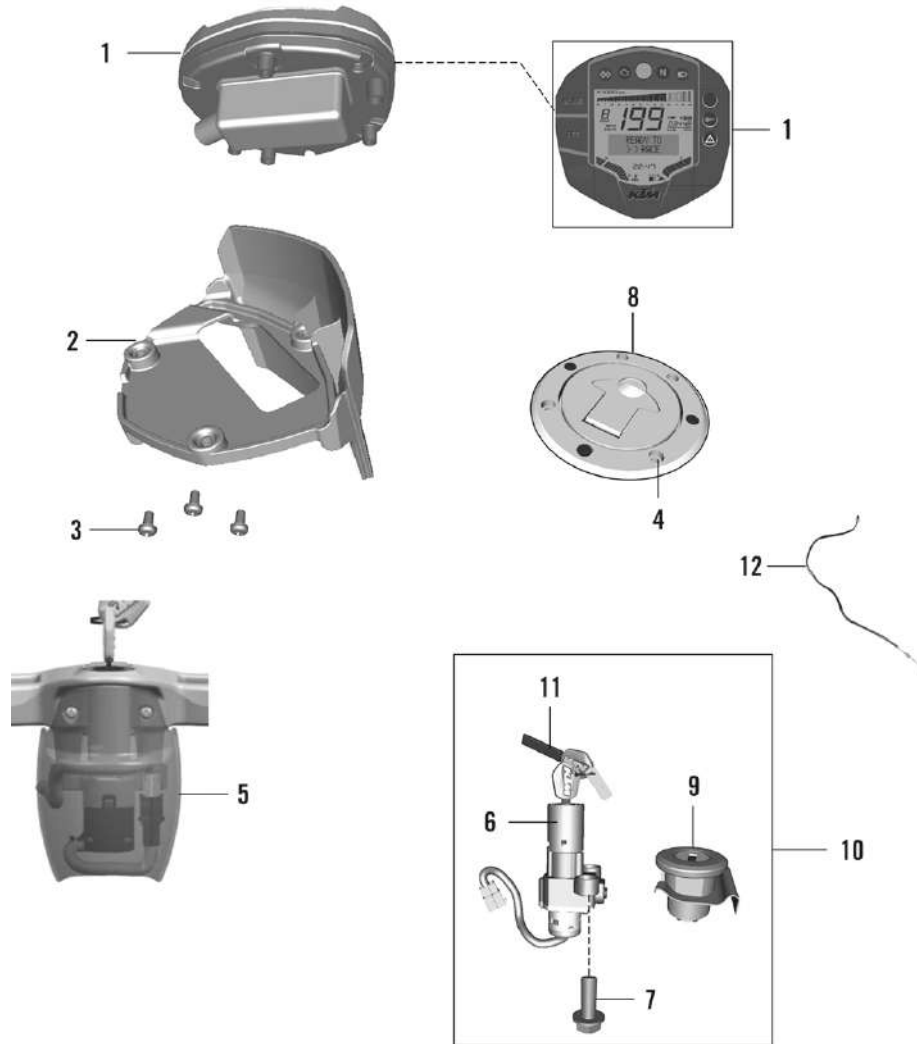

RC-390 MY-21

43. HEAD LIGHT ASSEMBLY

oemship +919495961664

SN	Part No.	Description	QTY
21	LBU00041	SCREW BUTTON HEAD M5X0.8	2
22	JY232808	RUBBER PAD NUMBER PLATE MTG BKT	2
23	JY401019	SCREW PROJECTOR MTG	2
24	JY113821	SCREW BUTTON HEAD- M6X1XL12XBLACK	1
25	JG181259	RIVET SNAP	6
26	JG113404	CLIP NUT	2
27	JY181204	PAD RUBBER SIDEMASK LH FR	1
28	JY181205	PAD RUBBER SIDEMASK RH FR	1
29	JY181209	PAD RUBBER SIDEMASK LH RR	1
30	JY181210	PAD RUBBER SIDEMASK RH RR	1
31	JY181244	FAIRING STRUCTURE LH	1
32	JY181245	FAIRING STRUCTURE RH	1
33	JY181264	BOLT SOCKET- M6X1XL17XBLACKXSTEP	6
34	LDA00005	WASHER PLAIN SMALL- 10X16X2.5XBLK	6
35	JY401020	SCREW 1 ADJUSTING PROJECTOR MTG	4
36	KECE6008	CIRCLIP TYPE E-ID6XOD12XT0.8XBLK	4
37	60111415	CABLE TIE LOCK 5 1.7 160 N-66 B	2
38	JY401014	ASSEMBLY LOW BEAM PROJECTOR	1
39	JY401015	ASSEMBLY HIGH BEAM PROJECTOR	1
40	DT401024	BULB 12V H9 65W	1

RC-390 MY-21

43. HEAD LIGHT ASSEMBLY

oemship +919495961664

SN	Part No.	Description	QTY
41	DT401012	BULB H1155W SEALED COUPLER	1
42	LBU00009	SCREW MUSHROOM HEAD	2

RC-390 MY-21

44. INSTRUMENTS, LOCK SYSTEM

oemship +919495961664