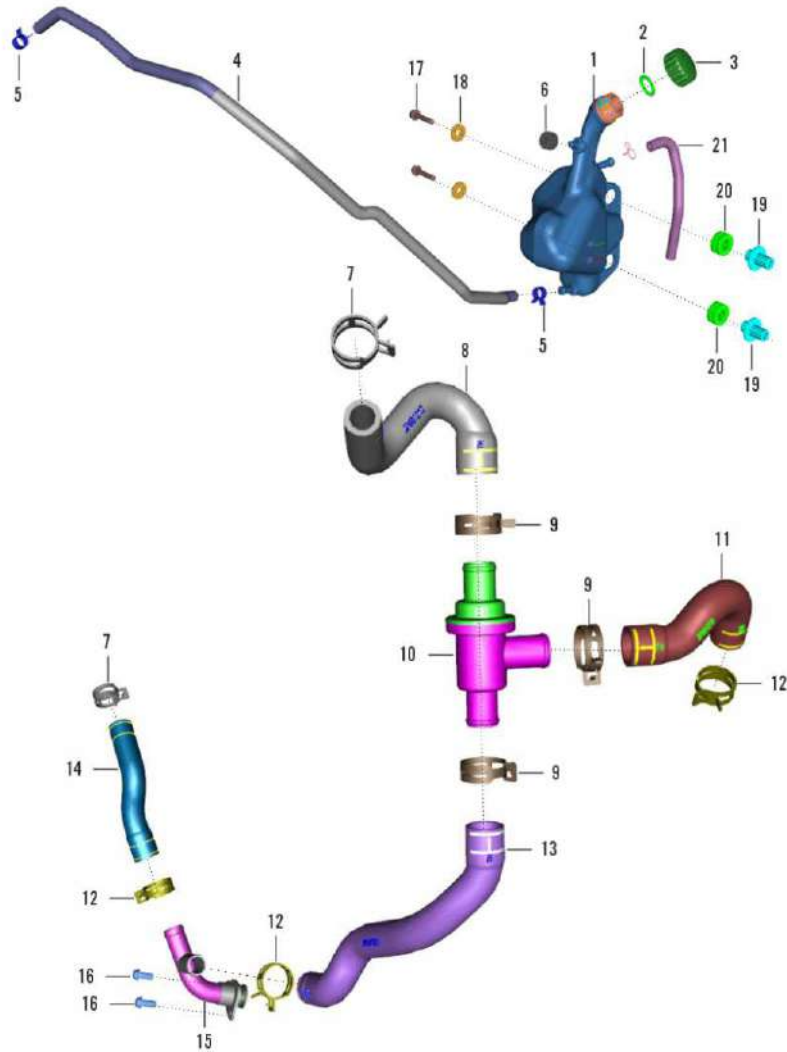

13. COOLING SYSTEM

SN	Part No.	Description	QTY
1	JG601243	TANK ASSEMBLY EXPANSION	1
2	JG601230	EXPANSION TANK O RING	1
3	JG601211	CAP EXPANSION TANK	1
4	JG601247	PIPE TANK EXPANSION-RADIATOR	1
5	JG171029	SPRING BAND CLAMP 11.5 x 8.4	2
6	JG113806	GROMMET EXPANSION TANK	1
7	JG601234	CLAMP DIA 23	2
8	JG601252	PIPE THERMOSTAT-RADIATOR	1
9	JG601210	CLAMP RADIATOR PIPE DIA 25.2	3
10	JG601014	UNIT THERMOSTAT	1
11	JP601210	HOSE COOLANT ENG-THERM	1
12	JG601016	CLAMP_G2	3
13	JP601224	PIPE THERMOSTAT-CONNECTOR	1
14	JG601251	PIPE RADIATOR-CONNECTOR	1
15	JG601239	ASSEMBLY COOLANT PIPE T	1
16	LAE00049	BOLT FLANGE- M6X1XL14XBRTXPRECOAT	2
17	39230404	BOLT - HEXAGON HEAD WITH FLANGE :- M6	2
18	LDB00015	WASHER PLAIN-ID 6.5XOD 20XT 2XBR	2
19	JG171153	COLLAR	2
20	JP113815	GROMMET CLUTCH CABLE GUIDE	2