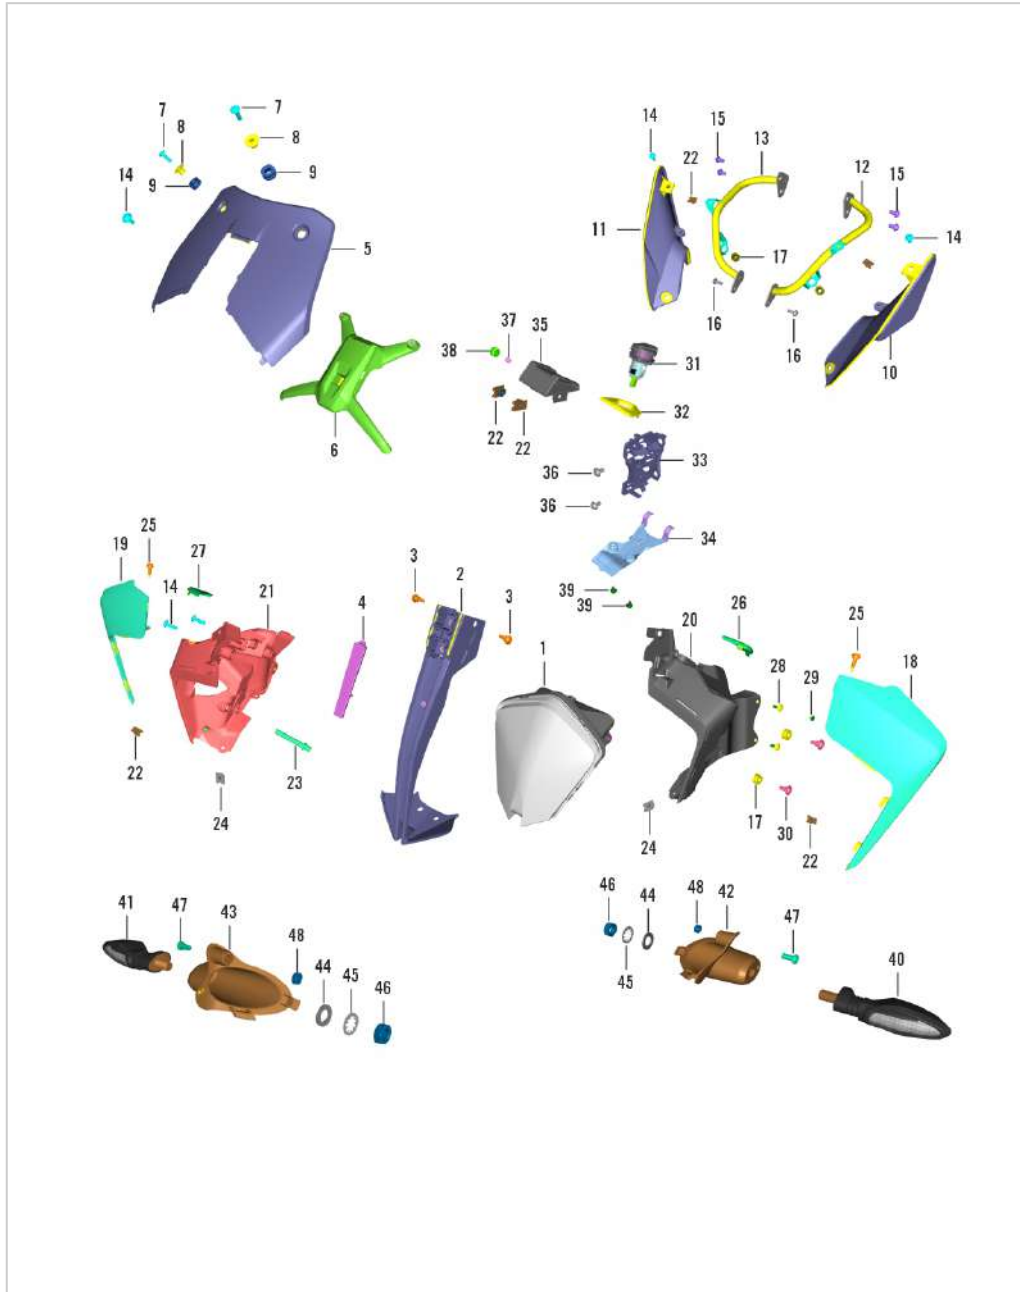

390-Adventure MY-21

43. LAMP HEAD

SN	Part No.	Description	QTY
1	JG401045	LAMP HEAD	1
2	56JG4D45	ADV390 COVR MASK MIDDLE GUNMETAL METALIC	1
3	LBU00102	SCREW BUTTON HEAD- M5X0.8XL10XSTP	2
4	JG233166	EMBLEM KTM	1
5	JG184000	WINDSHIELD	1
6	JG184002	SUPPORT WINDSHIELD	1
7	LBU00060	SCREW BUTTON HD- M5X0.8XL18XBLACK	2
8	JP113832	COLLAR TFT SPEEDO SMALL	2
9	JY171037	GROMMET TANK COVER MTG	2
10	JG181316	FLAP LAMP HEAD LH	1
11	JG181317	FLAP LAMP HEAD RH	1
12	JG113875	BRACKET CARRIER LH	1
13	JG113876	BRACKET CARRIER RH	1
14	LBU00091	SCREW BUTN HD- M5X0.8XL10XBLKXSTEP	5
15	LBU00094	SCREW BUTTON HEAD- M8X1.25XL14XBL	4
16	LAC00054	BOLT SOCKET- M6X1XL16XBLKXFL.HEAD	2
17	JP181279	GROMMET FRONT FAIRING ASSY	6
18	JG181311	COVER MASK LH	1
19	JG181312	COVER MASK RH	1
20	JG181303	CARRIER MASK LH	1