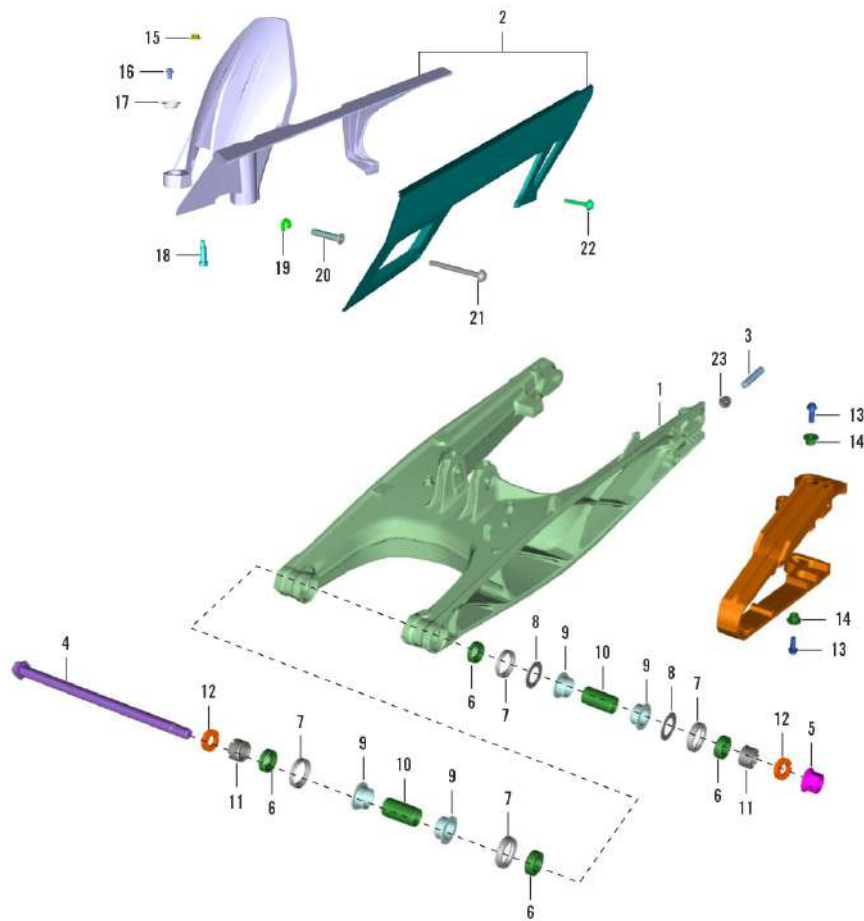

390-Adventure MY-21

27. SWING ARM

SN	Part No.	Description	QTY
1	JG122048	ARM SWING	1
2	JP181228	CHAIN CHAIN COVER ASSEMBLY	1
3	LAA00007	BOLT HEX M10 X 1.25 X 50	2
4	JG122016	SHAFT SWING ARM	1
5	LCG00004	NUT FLANGED M14 X 1.5	1
6	JG122011	BUSH	4
7	JG122012	OIL SEAL	4
8	JG122026	WASHER PLAIN	2
9	JG122009	IGUS BUSH	4
10	JG122010	COLLAR	2
11	JG122033	WASHER THREADED-SWING ARM STACK	2
12	LDB00055	WASHER PLAIN-ID 15.5XOD 29XTHK 5	2
13	KAED0616	BOLT-FLANGE-KAE ST-D DIA-06 L-16	2
14	JG122037	SLEEVE	2
15	KCGA0505	NUT HEX FLANGED	1
16	LAE00050	BOLT FLANGED SMALL-M6X1XL8XBLACK	2
17	JP181408	WASHER EXTRUDED	2
18	JG181273	BOLT CHAIN CASE MTG	1
19	JG113846	SPACER SLIDER CHAIN	1
20	JY122004	SLEEVE CHAIN SLIDER	1