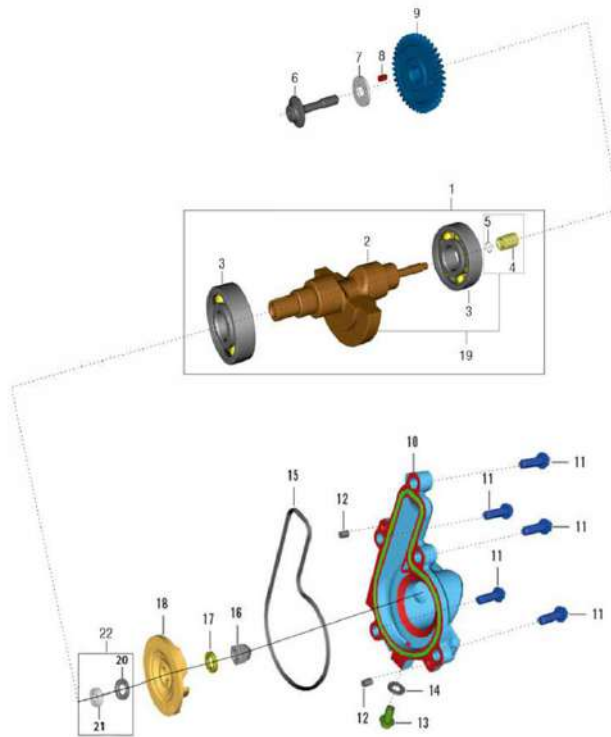

390-Adventure MY-21

3. CLUTCH COVER

SN	Part No.	Description	QTY
21	39099906	PIN - HOLLOW DOWEL	2
22	JU541229	COVER SENSOR	1
23	LZB00007	GREASE -MOLYGRAPH BRB 30	1

390-Adventure MY-21

4. BALANCER SHAFT

SN	Part No.	Description	QTY
1	JY531220	ASSEMBLY BALANCER	1
2	JY531221	BALANCER SHAFT	1
3	KPBF6304	BEARING-BALL-C3 CLEARANCE-HN3	2
4	JL531203	SLEEVE BALANCER DRIVEN	1
5	JG531229	O RING BALANCER DRIVEN	1
6	LAC00086	BOLT SOCKET-M8X1XL40	1
7	LDB00051	WASHER PLAIN-ID 8.2XOD 26XTHK 3	1
8	DS101154	KEY	1
9	JG531207	GEAR BALANCER DRIVEN	1
10	JG601024	COVER PUMP WATER	1
11	KAEW0622	BOLT FLANGE SMAL-M6X1XL22XBRIGHT	5
12	39260607	PIN - PARALLEL	2
13	LAE00048	BOLT FLANGED M6X1	1
14	39166511	WASHER - SEAL :- 6	1
15	JG601012	O-RING (WATER PUMP COVER)	1
16	JG601005	DOME NUT	1
17	JG531215	WASHER 2.5MM	1
18	JG601013	WATER PUMP ROTOR_G2	1
19	36JY0192	KIT BALANCER SHAFT KTM 390	1
20	JG601007	SEAL OIL	1