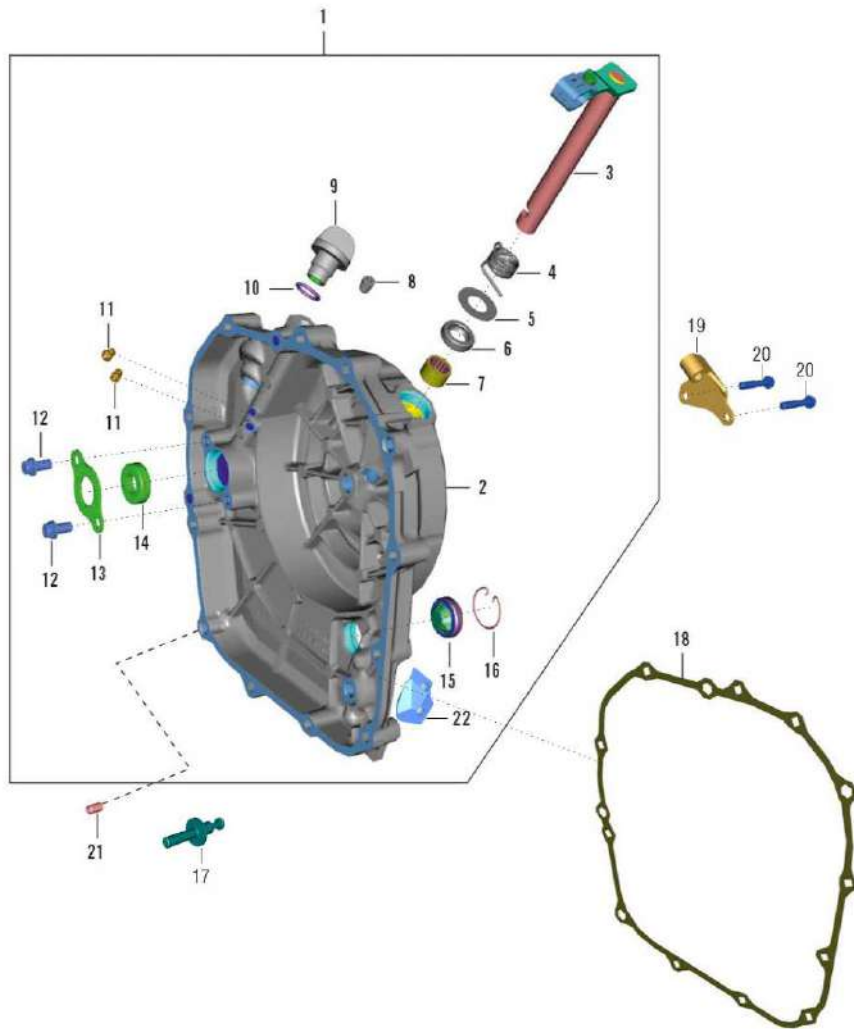

390-Adventure MY-21

2. CRANKCASE LH

SN	Part No.	Description	QTY
21	LBB00012	SCREW PAN CROSS-M6X1XL10XPRECOAT	1
22	JF541017	BRACKET	1
23	JF541016	NOZZLE	1
24	JG541074	OIL NOZZLE	1
25	JY541024	JET EVACUATION OIL	1
26	JY571029	OIL RAIL	1
27	LJA00002	O RING FOR E - 20	1
28	LPB00003	BEARING BALL-22X56X16-C3L-1RS-HN3	1
29	LPB00002	BEARING BALL-15X35X11-C3-1RS-HN3	1
30	JY541038	BUSH	1
31	JP541014	PLUG SEAL DIA 6	2
32	JP541015	PLUG SEAL DIA 8	1
33	JY541052	JET TRANS	1
34	JY541034	BUSH STARTER SHAFT	2
35	KAEW0635	BOLT FLANGE SMAL-M6X1XL35XBRIGHT	11
36	LAE00002	BOLT FLANGED M6 X 1 X 75 PRECOAT	5
37	LZB00007	GREASE -MOLYGRAPH BRB 30	1
38	JG541071	LIQUID SEALANT (LOCTITE 5190)	1
39	36001062	LOCTITE LIQUID SEALANT L5910 (50ML TUBES	1

390-Adventure MY-21

3. CLUTCH COVER

SN	Part No.	Description	QTY
1	JP541231	COVER ASSEMBLY CLUTCH	1
2	JP541232	COVER CLUTCH	1
3	JY541251	SHAFT CLUTCH RELEASE ASSY	1
4	JY541221	SPRING LEVER CLUTCH	1
5	LDB00020	WASHER 12.5X24X0.8T	1
6	39104119	SEAL - OIL	1
7	39199020	BEARING - NEEDLE	1
8	JP541014	PLUG SEAL DIA 6	2
9	JG541230	CAP OIL FILLING	1
10	39153721	RING - O	1
11	JG541021	OIL NOZZLE	2
12	AA101437	SCREW :- PRE-COATED	2
13	JY541220	PLATE OIL SEAL	1
14	39201619	SEAL - OIL	1
15	JL541227	WINDOW OIL GUAGE	1
16	DS101215	CLIP - WIRE	1
17	JY551404	ROD PULL	1
18	JY541225	GASKET CLUTCH COVER	1
19	JY541253	BRACKET CLUTCH CABLE	1
20	KAEW0635	BOLT FLANGE SMALL- M6X1XL35XBRIGHT	12