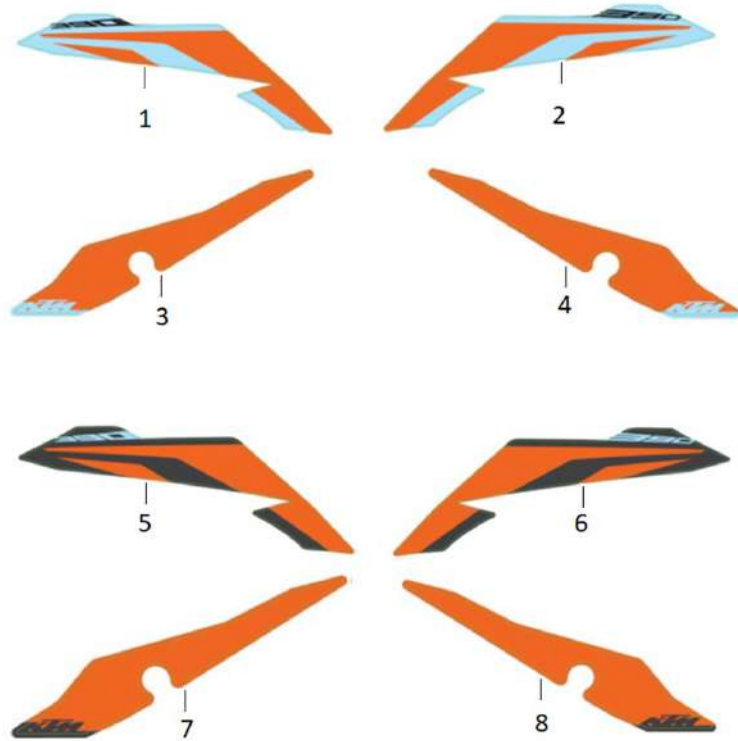

390-Adventure MY-21

36. DECAL

SN	Part No.	Description	QTY
1	JG233171	DECAL SPOILER TANK LH WHITE	1
2	JG233172	DECAL SPOILER TANK RH WHITE	1
3	JG233173	DECAL COWL SEAT UPPER LH WHITE	1
4	JG233174	DECAL COWL SEAT UPPER RH WHITE	1
5	JG233175	DECAL SPOILER TANK LH BLACK	1
6	JG233176	DECAL SPOILER TANK RH BLACK	1
7	JG233177	DECAL COWL SEAT UPPER LH BLACK	1
8	JG233178	DECAL COWL SEAT UPPER RH BLACK	1