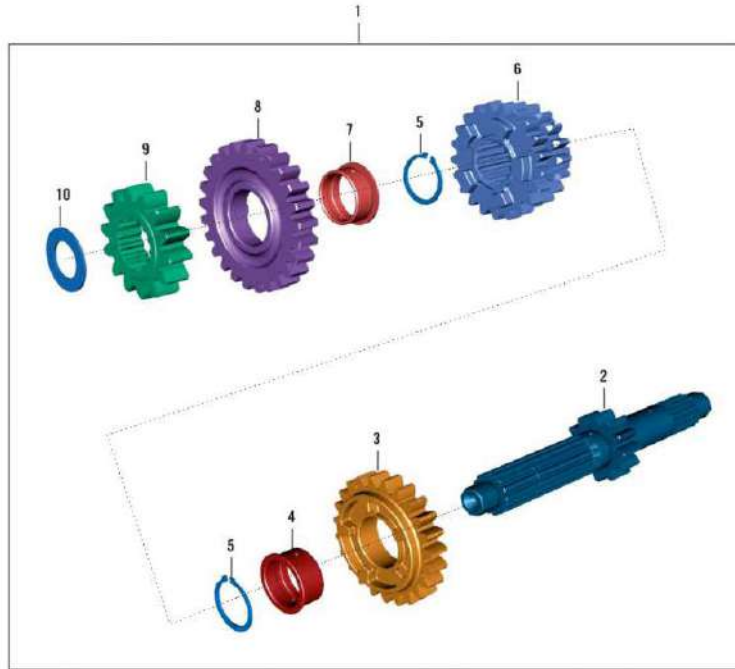

390-Adventure MY-21

7. CLUTCH

SN	Part No.	Description	QTY
1	JF551500	ASSEMBLY CLUTCH	1
2	JF551412	CLUTCH OUTER COMP.	1
3	JY551401	BUSH COLLARED	1
4	JY551403	CLUTCH WASHER	1
5	JY551438	PLATE CLUTCH PRESSURE	1
6	JY551435	CLUTCH CENTER	1
7	JY551436	PLATE A CLUTCH	5
8	JY551437	PLATE B CLUTCH	1
9	JY551439	SPRING CLUTCH	3
10	JY551440	SEAT SPRING	3
11	JY551441	SPRING JUDDER	1
12	JY551442	EAT JUDDER	1
13	JY551443	PLATE STOPPER	1
14	LAD00166	BOLT FLANGED-M6X1XL35XCL 8.8XBRT	3
15	JY551019	WASHER PLAIN	1
16	DG101275	WASHER (SPECIAL)	1
17	LCG00009	NUT HEX FLANGED-M16X1.5-LH	1
18	LPA00004	BEARING BALL-ID 15XOD 28XTHK 7	1
19	36JY0103	KIT FRICTION PLATE KTM 390 A & S MY 15	1

390-Adventure MY-21

8. TRANSMISSION I - MAIN SHAFT (INPUT SHAFT)

SN	Part No.	Description	QTY
1	JY551023	SHAFT I/P TRANSMISSION ASSLY	1
2	JY551022	SHAFT INPUT	1
3	JY551230	GEAR 5TH DRIVE	1
4	JY551010	BUSH V DRIVE	1
5	JY551214	CIRCLIP EXTERNAL I/P SHAFT	2
6	JY551229	GEAR 3RD-4TH DRIVE	1
7	JY551021	BUSH VI DRIVE	1
8	JY551231	GEAR 6TH DRIVE	1
9	JY551228	GEAR 2ND DRIVE	1
10	JY551215	WASHER THRUST 2D DRIVE	1
11	JY571016	OIL	1