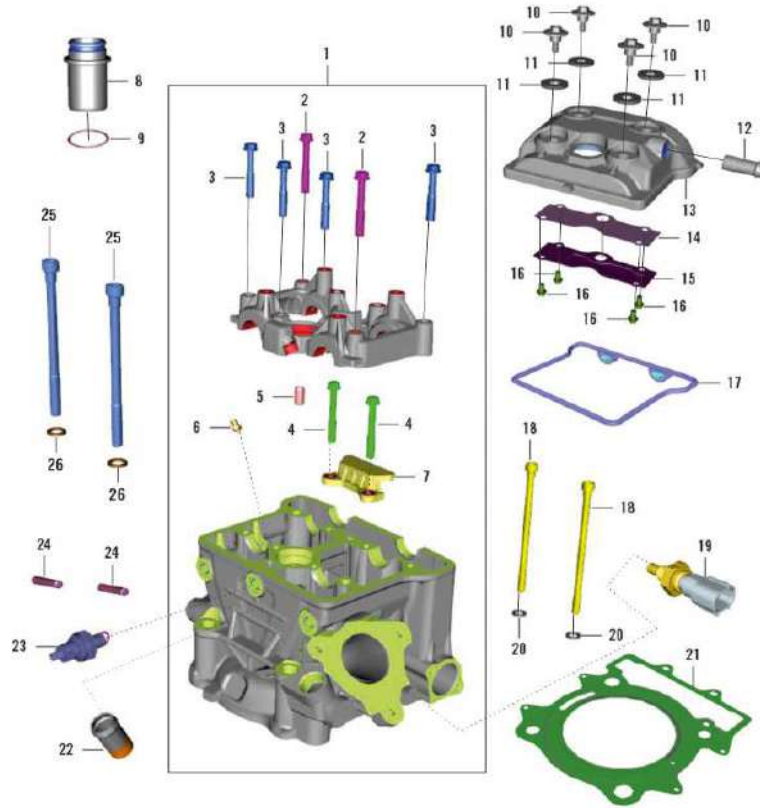

17. CYLINDER HEAD

SN	Part No.	Description	QTY
1	JY511137	HEAD CYLINDER-HOLDER CAMSHAFT	1
2	KAEQ0640	BOLT FLANGE SMALL- M6X1XL40XDACRO	2
3	KAED0635	BOLT-FLANGE-KAE ST-D DIA-06 L-35	4
4	KAEG0645	BOLT-FLANGED-SMALL	2
5	39099906	PIN - HOLLOW DOWEL	2
6	JG541021	OIL NOZZLE	4
7	JY511058	GUIDE CHAIN TOP	1
8	JY511068	SLEEVE SPARK PLUG	1
9	LJA00001	RING 0	2
10	LAE00017	BOLT FLANGED M6X1	4
11	JG511021	WASHER	4
12	JP511016	PIPE BREATHER	1
13	JY511141	COVER HEAD CYLINDER	1
14	JY511059	GASKET BREATHER	1
15	JY511060	PLATE BREATHER	1
16	JG511022	BOLT SPECIAL	4
17	JY511128	GASKET RUBBER - D	1
18	LAC00107	BOLT SOCKET- M6X1XL102XBRTXSTEPED	2
19	JG351400	COOLANT WATER TEMP SENSOR	1
20	LDA00015	WASHER PLAIN	2