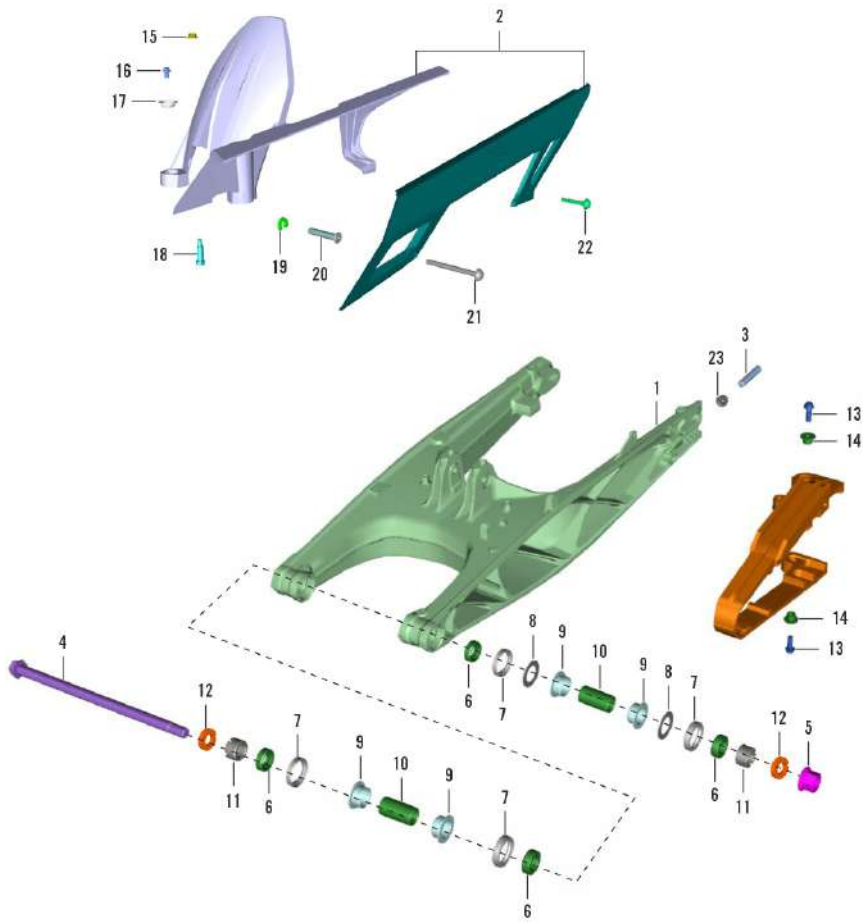

390-Adventure MY-21

27. SWING ARM

SN	Part No.	Description	QTY
21	LBU00052	SCREW TRUS- M5X0.8XL55XBLXPRECOAT	1
22	LBR00007	SCREW TAPPING PAN CROS- 6XL30XBLK	1
23	LCG00003	NUT FLANGED M10 X 1.25	2