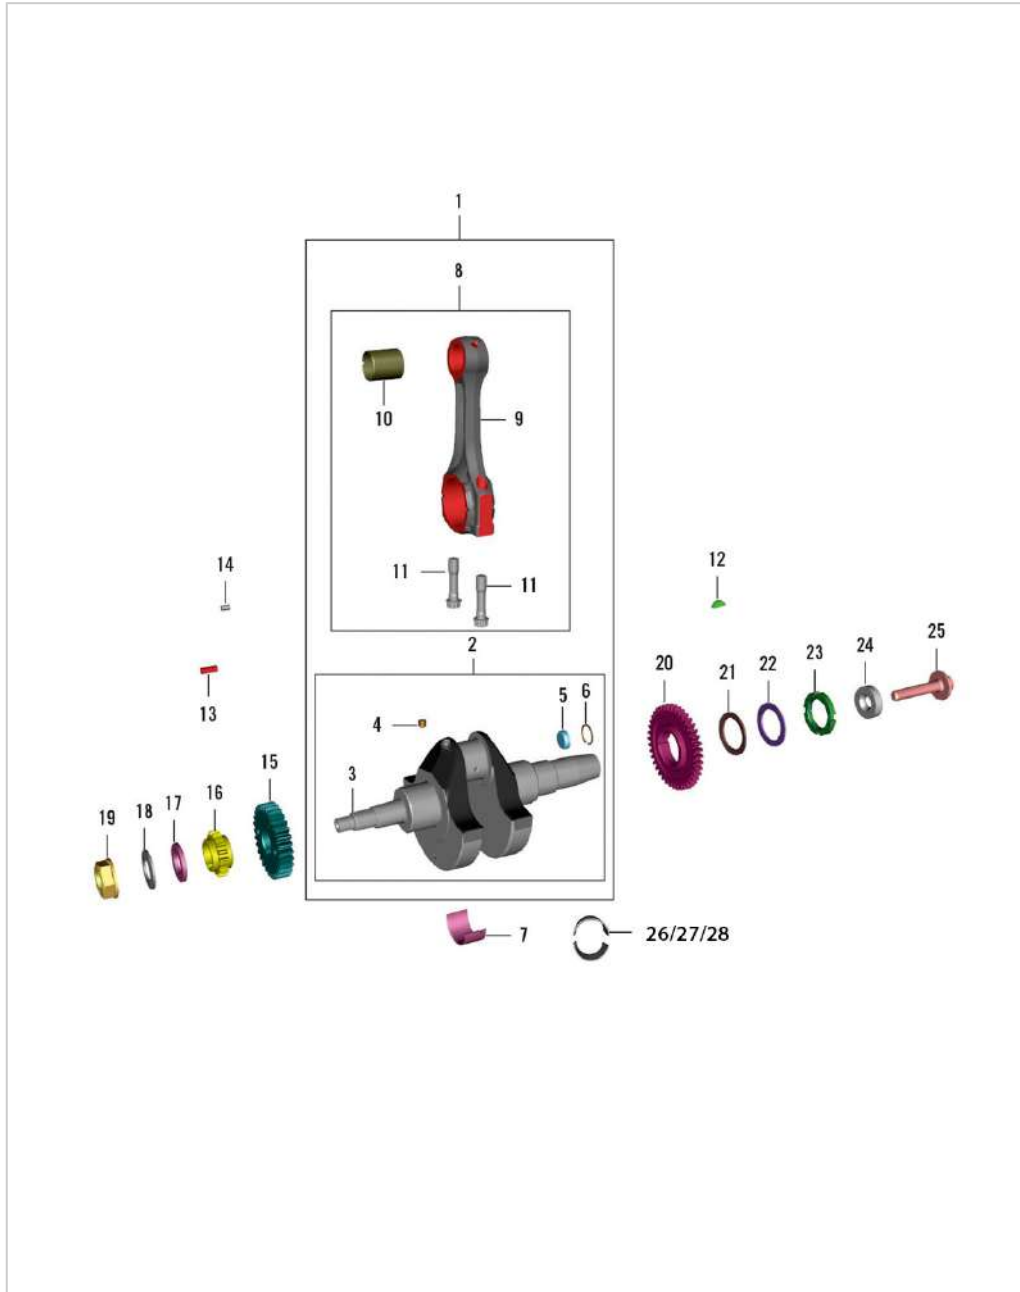

390-Adventure MY-21

4. BALANCER SHAFT

SN	Part No.	Description	QTY
21	JL601010	WATER SEAL_DOUBLE LIP	1
22	36JG0091	KIT WATER PUMP SEALS W/GRASE	1

390-Adventure MY-21

5. CYLINDER PISTON

SN	Part No.	Description	QTY
1	JY521223	PISTON ASSEMBLY	1
2	JY521215	PISTON	1
3	JY521219	PIN PISTON	1
4	56JY5D6A	CYL. BLOCK (JY521021) ANTHRASITE BLACK	1
5	39168606	PIN - HOLLOW DOWEL	2
6	JY521006	GASKET CYLINDER BLOCK	1
7	36JF0116	PISTON RING SET- KT03	1
8	36JY0251	KIT BLOCK PISTON ASY KTM 390	1

390-Adventure MY-21

6. CRANKSHAFT

SN	Part No.	Description	QTY
1	JF531020	ASSEMBLY CRANKSHAFT	1
2	JF531019	CRANKSHAFT ASSEMBLY	1
3	JF531018	CRANKSHAFT	1
4	39172801	SCREW - SET :- M6 X 1	1
4	JU531010	SEALING CAP	1
6	JU531011	CIRCLIP	1
7	JY531027	BUSH BIG END	2
8	JY531063	CONROD ASSEMBLY	1
9	JY531064	CONROD	1
10	JY531046	BUSH PISTON PIN	1
11	LAD00263	BOLT FLANGED M8.5X0.75	2
12	31101173	KEY -WOODRUFF FOR CRANKSHAFT CLUTCH SIDE	1
13	LFB00001	KEY SUNK- WD4XHT4XL12XPHOSPHATISE	1
14	39260607	PIN - PARALLEL	1
15	JY551212	GEAR PRIMARY DRIVE	1
16	JY531026	SPROCKET CRANKSHAFT(18T)	1
17	JY531008	WASHER PLAIN	1
18	DG101275	WASHER (SPECIAL)	1
19	LCG00002	NUT - FLANGED - M16X1.5X10L	1
20	JY551220	GEAR BALANCER DRIVE	1