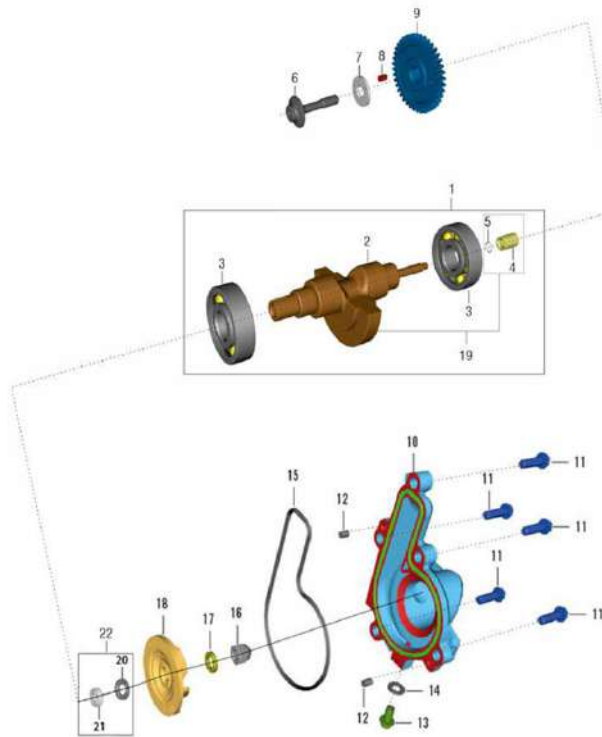

390-Adventure MY-21

4. BALANCER SHAFT

SN	Part No.	Description	QTY
21	JL601010	WATER SEAL_DOUBLE LIP	1
22	36JG0091	KIT WATER PUMP SEALS W/GRASE	1