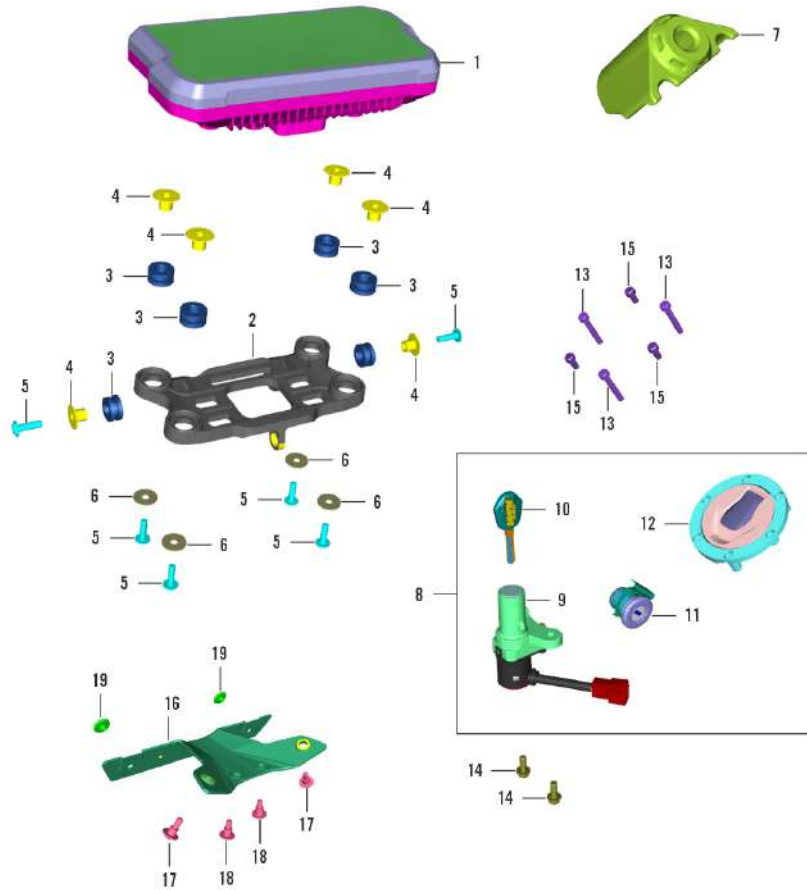

390-Adventure MY-21

44. SPEEDOMETER

SN	Part No.	Description	QTY
21	36JP0036	LOCK SET EVAP SHEAR BOLTS MY17	1