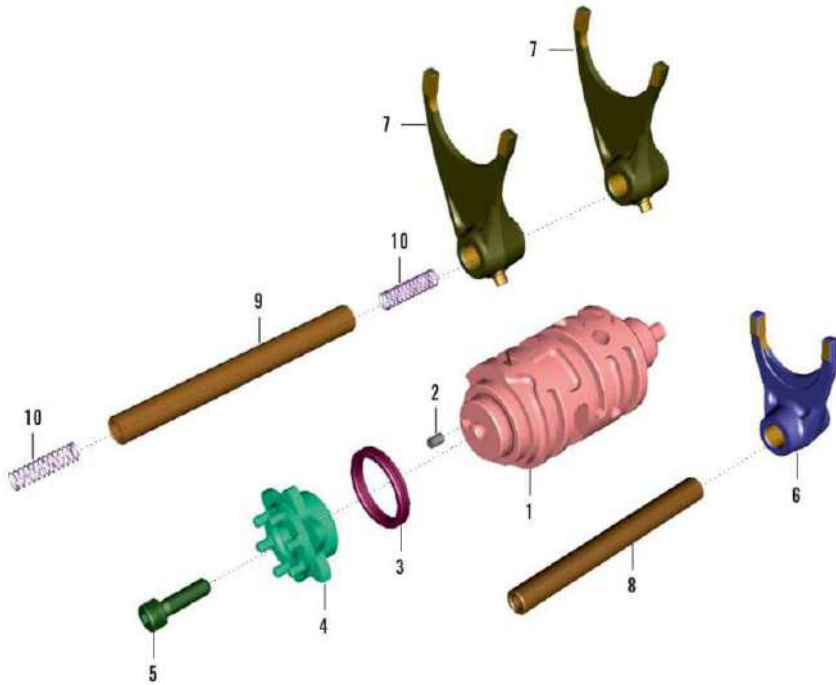

390-Adventure MY-21

9. TRANSMISSION II - COUNTER SHAFT (OUTPUT SHAFT)

SN	Part No.	Description	QTY
1	JY551024	SHAFT O/P TRANSMISSION ASSLY	1
2	JY551008	SHAFT OUTPUT ASSLY WITH PLUG	1
3	JY551235	GEAR 4TH DRIVEN	1
4	JY551237	GEAR 6TH DRIVEN	1
5	JY551233	GEAR 2ND DRIVEN	1
6	JY551006	BUSH 2ND DRIVEN	1
7	JY551217	WASHER THRUST 1ST DRIVEN	1
8	JY551232	GEAR 1ST DRIVEN	1
9	JY551205	BUSH 1 ST DRIVEN	1
10	JY551236	GEAR 5TH DRIVEN	1
11	JY551218	CIRCLIP EXTERNAL O/P SHAFT	1
12	JY551027	BUSH 3RD DRIVEN	1
13	JY551234	GEAR 3RD DRIVEN	1
14	JY551005	WASHER THRUST 3RD DRIVEN	1
15	JY551033	COLLAR SPROCKET	1
16	JY551029	SPROCKET DRIVE	1
17	JY551030	PLATE SPROCKET DRIVE	1
18	LAE00017	BOLT FLANGED M6X1	2
19	JG141003	CHAIN	1
20	JY571016	OIL	1

390-Adventure MY-21

9. TRANSMISSION II - COUNTER SHAFT (OUTPUT SHAFT)

SN	Part No.	Description	QTY
21	31101239	THREAD SEALANT (LOCTITE 638)	1
22	36JY0102	KIT OUT PUT SHAFT OIL SEAL KTM 390 MY14	1
23	36JY0071	KIT DRIVE SPROCKET	1

390-Adventure MY-21

10. SHIFTING MECHANISM - DRUM GEAR SHIFT

SN	Part No.	Description	QTY
1	JY561013	DRUM GEAR SHIFT	1
2	39260607	PIN - PARALLEL	1
3	JG561010	SPACER-GUIDE GEAR SHIFT	1
4	JG561222	GUIDE GEAR SHIFT	1
5	LAC00024	BOLT SOCKET HEAD M6X1X20L- PRECOATED	1
6	JY561002	FORK GEAR SHIFT INPUT	1
7	JY561008	FORKSHIFT OUTPUT	2
8	JY561004	SHAFT INPUT GEAR SHIFT FORK	1
9	JF561001	SHAFT OUTPUT FORK SHIFT	1
10	JY541039	SPRING	1