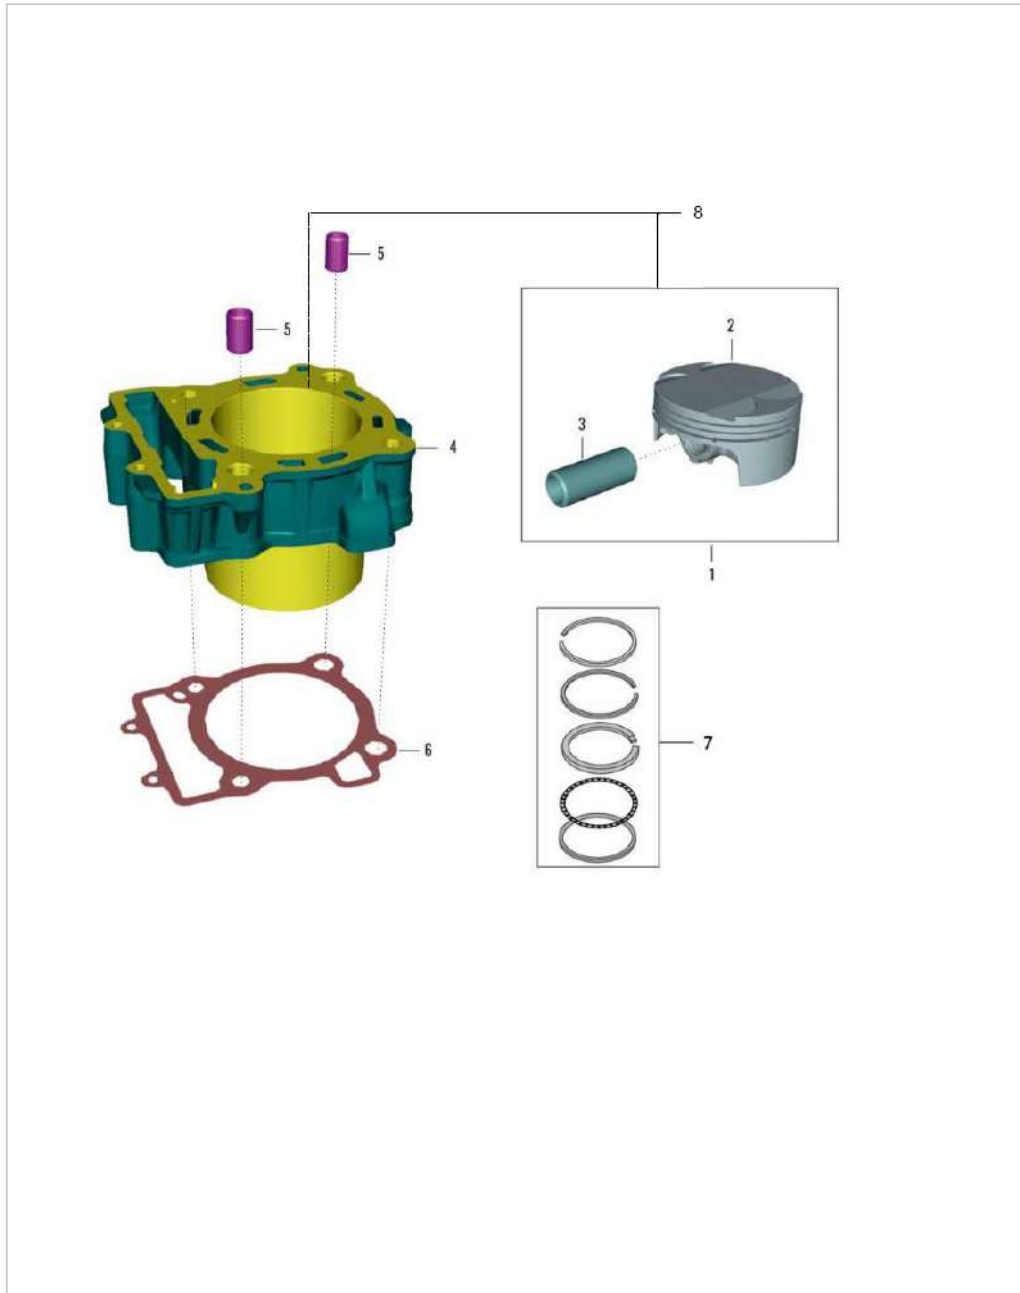

390-Adventure MY-21

4. BALANCER SHAFT

SN	Part No.	Description	QTY
21	JL601010	WATER SEAL_DOUBLE LIP	1
22	36JG0091	KIT WATER PUMP SEALS W/GRASE	1

390-Adventure MY-21

5. CYLINDER PISTON

SN	Part No.	Description	QTY
1	JY521223	PISTON ASSEMBLY	1
2	JY521215	PISTON	1
3	JY521219	PIN PISTON	1
4	56JY5D6A	CYL. BLOCK (JY521021) ANTHRASITE BLACK	1
5	39168606	PIN - HOLLOW DOWEL	2
6	JY521006	GASKET CYLINDER BLOCK	1
7	36JF0116	PISTON RING SET- KT03	1
8	36JY0251	KIT BLOCK PISTON ASY KTM 390	1

390-Adventure MY-21

6. CRANKSHAFT

SN	Part No.	Description	QTY
1	JF531020	ASSEMBLY CRANKSHAFT	1
2	JF531019	CRANKSHAFT ASSEMBLY	1
3	JF531018	CRANKSHAFT	1
4	39172801	SCREW - SET :- M6 X 1	1
4	JU531010	SEALING CAP	1
6	JU531011	CIRCLIP	1
7	JY531027	BUSH BIG END	2
8	JY531063	CONROD ASSEMBLY	1
9	JY531064	CONROD	1
10	JY531046	BUSH PISTON PIN	1
11	LAD00263	BOLT FLANGED M8.5X0.75	2
12	31101173	KEY -WOODRUFF FOR CRANKSHAFT CLUTCH SIDE	1
13	LFB00001	KEY SUNK- WD4XHT4XL12XPHOSPHATISE	1
14	39260607	PIN - PARALLEL	1
15	JY551212	GEAR PRIMARY DRIVE	1
16	JY531026	SPROCKET CRANKSHAFT(18T)	1
17	JY531008	WASHER PLAIN	1
18	DG101275	WASHER (SPECIAL)	1
19	LCG00002	NUT - FLANGED - M16X1.5X10L	1
20	JY551220	GEAR BALANCER DRIVE	1