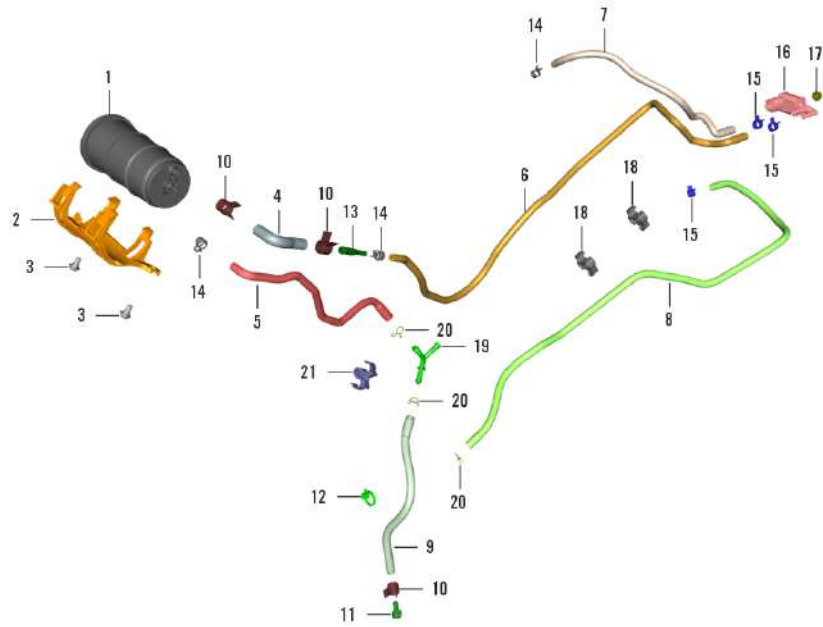

390-Adventure MY-21

31. EVAP SYSTEM

SN	Part No.	Description	QTY
21	JG131857	CLIP SEPARATOR	1