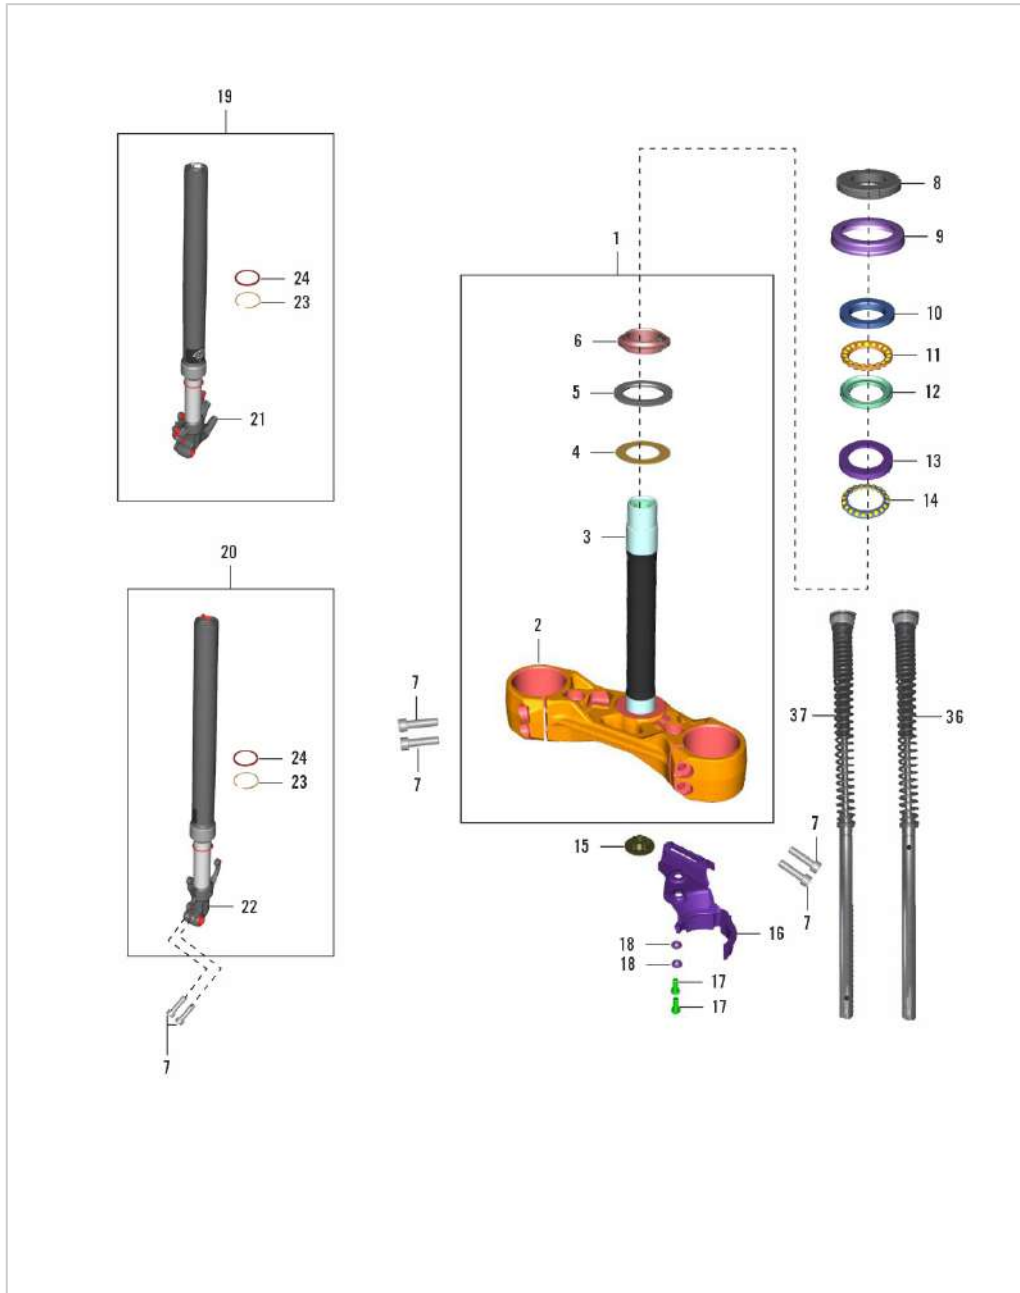

390-Adventure MY-21

22. FRONT FORK

SN	Part No.	Description	QTY
1	JP121046	ASSEMBLY LOWER TRIPLE CLAMP GDC	1
2	JP151011	LOWER TRIPLE CLAMP GDC	1
3	JG151001	STEERING TUBE	1
4	JG151024	WASHER	1
5	DG181004	SEAL - OIL	1
6	DG181005	BEARING CONE	1
7	JY121011	BOLT SOCKET-M8X1.25XL30XCL8.8XBL	6
8	DK181075	NUT STEERING	1
9	DK181076	CUP STEERING	1
10	DG181045	BEARING CONE :- UPPER	1
11	DK181050	CAGE BEARING STEERING TOP	1
12	DG181046	BEARING RACE - UPPER	1
13	DG181047	BEARING RACE - LOWER	1
14	DK181051	CAGE BEARING STEERING BOTTOM	1
15	JG121015	PLUG STEERING TUBE	1
16	JG113857	HOSE CLAMP	1
17	LAC00010	BOLT SOCKET M6X1	2
18	JG113832	COLLAR	2
19	JG121063	LEG ASSEMBLY LH	1
20	JG121064	LEG ASSEMBLY RH	1