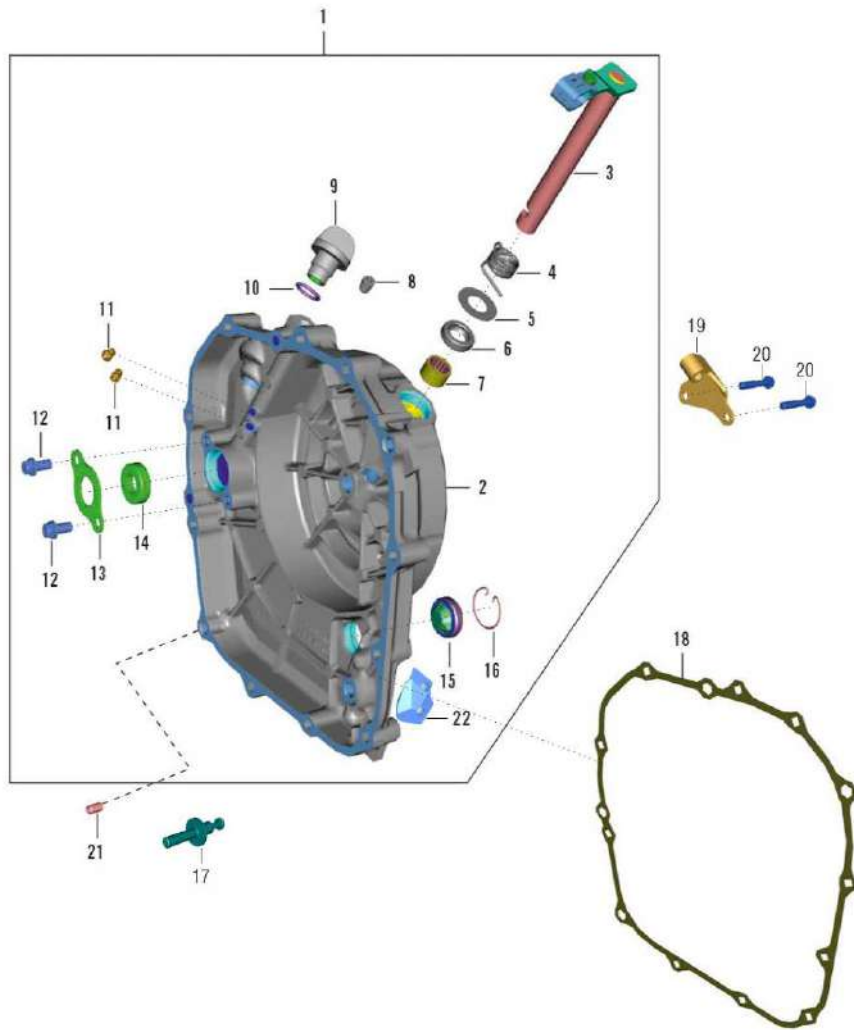

390-Adventure MY-21

3. CLUTCH COVER

SN	Part No.	Description	QTY
1	JP541231	COVER ASSEMBLY CLUTCH	1
2	JP541232	COVER CLUTCH	1
3	JY541251	SHAFT CLUTCH RELEASE ASSY	1
4	JY541221	SPRING LEVER CLUTCH	1
5	LDB00020	WASHER 12.5X24X0.8T	1
6	39104119	SEAL - OIL	1
7	39199020	BEARING - NEEDLE	1
8	JP541014	PLUG SEAL DIA 6	2
9	JG541230	CAP OIL FILLING	1
10	39153721	RING - O	1
11	JG541021	OIL NOZZLE	2
12	AA101437	SCREW :- PRE-COATED	2
13	JY541220	PLATE OIL SEAL	1
14	39201619	SEAL - OIL	1
15	JL541227	WINDOW OIL GUAGE	1
16	DS101215	CLIP - WIRE	1
17	JY551404	ROD PULL	1
18	JY541225	GASKET CLUTCH COVER	1
19	JY541253	BRACKET CLUTCH CABLE	1
20	KAEW0635	BOLT FLANGE SMALL- M6X1XL35XBRIGHT	12

390-Adventure MY-21

3. CLUTCH COVER

SN	Part No.	Description	QTY
21	39099906	PIN - HOLLOW DOWEL	2
22	JU541229	COVER SENSOR	1
23	LZB00007	GREASE -MOLYGRAPH BRB 30	1

390-Adventure MY-21

4. BALANCER SHAFT

SN	Part No.	Description	QTY
1	JY531220	ASSEMBLY BALANCER	1
2	JY531221	BALANCER SHAFT	1
3	KPBF6304	BEARING-BALL-C3 CLEARANCE-HN3	2
4	JL531203	SLEEVE BALANCER DRIVEN	1
5	JG531229	O RING BALANCER DRIVEN	1
6	LAC00086	BOLT SOCKET-M8X1XL40	1
7	LDB00051	WASHER PLAIN-ID 8.2XOD 26XTHK 3	1
8	DS101154	KEY	1
9	JG531207	GEAR BALANCER DRIVEN	1
10	JG601024	COVER PUMP WATER	1
11	KAEW0622	BOLT FLANGE SMAL-M6X1XL22XBRIGHT	5
12	39260607	PIN - PARALLEL	2
13	LAE00048	BOLT FLANGED M6X1	1
14	39166511	WASHER - SEAL :- 6	1
15	JG601012	O-RING (WATER PUMP COVER)	1
16	JG601005	DOME NUT	1
17	JG531215	WASHER 2.5MM	1
18	JG601013	WATER PUMP ROTOR_G2	1
19	36JY0192	KIT BALANCER SHAFT KTM 390	1
20	JG601007	SEAL OIL	1