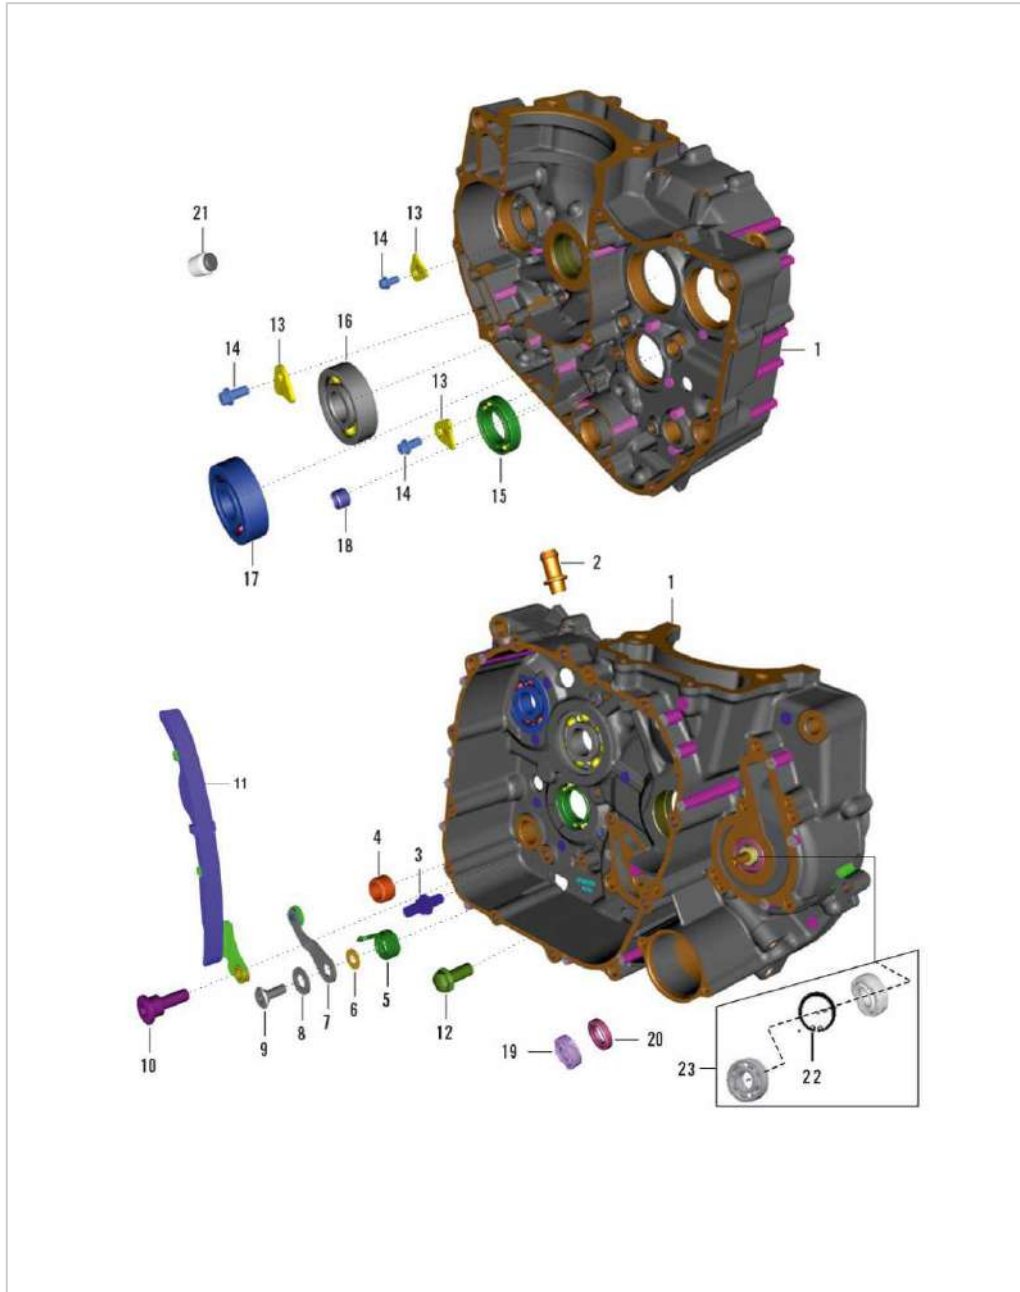

390-Adventure MY-21

1. CRANKCASE RH

SN	Part No.	Description	QTY
21	JP541015	PLUG SEAL DIA 8	3
22	LEB00001	CIRCLIP INTERNAL	1
23	36JG0091	KIT WATER PUMP SEALS W/GRASE	1
24	36001062	LOCTITE LIQUID SEALANT L5910 (50ML TUBES	1
25	36JG0112	KIT CR' CASE ASY LH 390 CC MY20	1