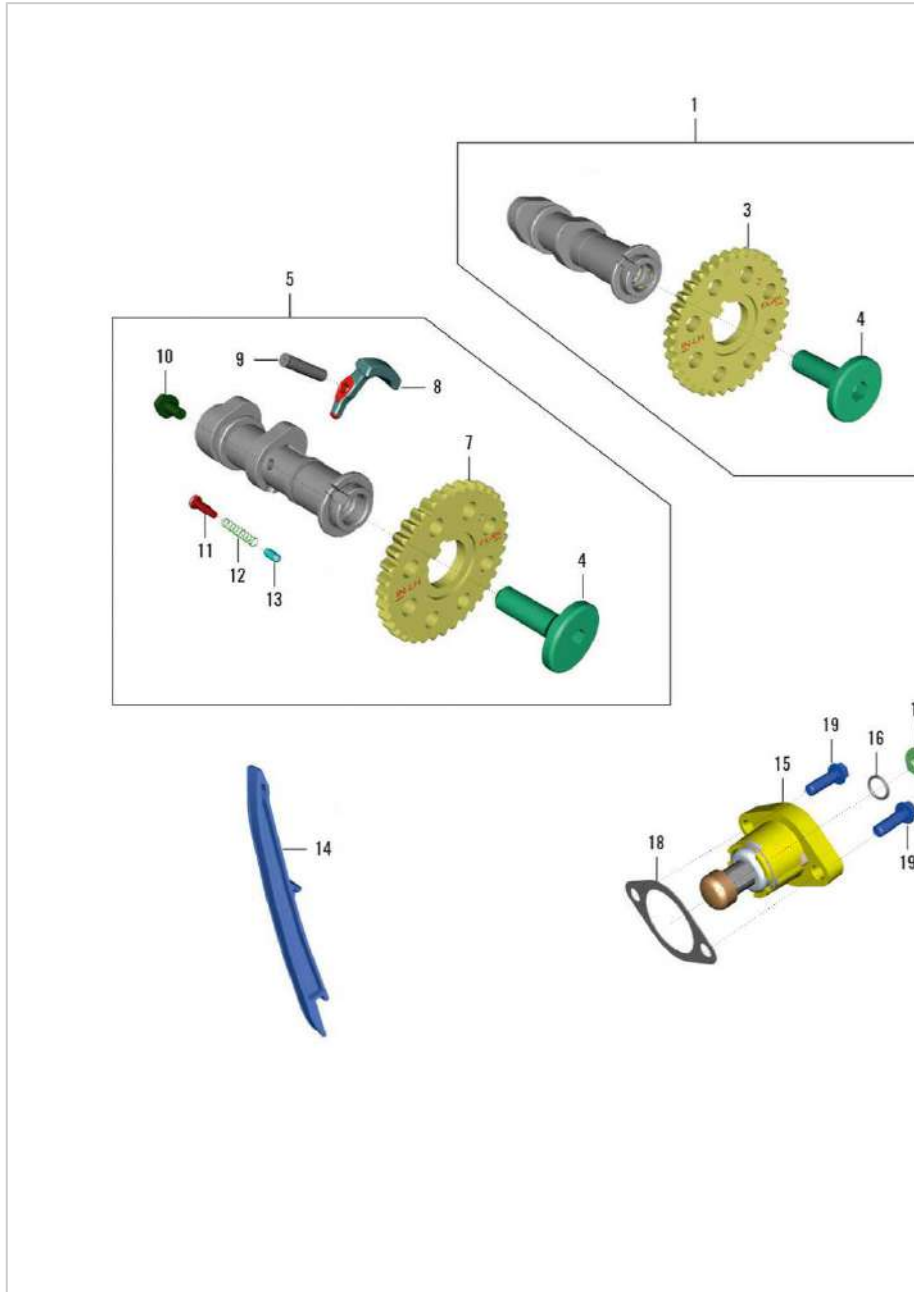

390-Adventure MY-21

16. TIMING DRIVE

SN	Part No.	Description	QTY
1	JP511213	CAMSHAFT ASSEMBLY INTAKE	1
2	DH101756	ADHESIVE THREAD SEALANT	1
3	JP511215	SPROCKET CAMSHAFT	1
4	LAC00144	BOLT SOCKET STEP M10X1	2
5	JP511214	CAMSHAFT ASSEMBLY EXHAUST	1
6	JY571016	OIL	1
7	JP511215	SPROCKET CAMSHAFT	1
8	JY511213	FLYWEIGHT DECOMP	1
9	JY511217	PIN PIVOT DECOMP	1
10	LAE00021	BOLT FLANGED M6X1	1
11	JY511259	RETAINER SPRING DECOMP	1
12	JY511214	SPRING DECOMP	1
13	JY511215	PIN DECOMP	1
14	JY511229	GUIDE CHAIN TIGHT SIDE	1
15	JY511238	TENSIONER CHAIN	1
16	39266921	RING - O (ID 10.15 X 1.5)	1
17	JG511270	BOLT FLANGED M6X1	1
18	CS101128	Gasket	1
19	KAEW0620	BOLT FLANGE SMAL-M6X1XL20XBRIGHT	2
20	JY511220	CHAIN TIMING	1