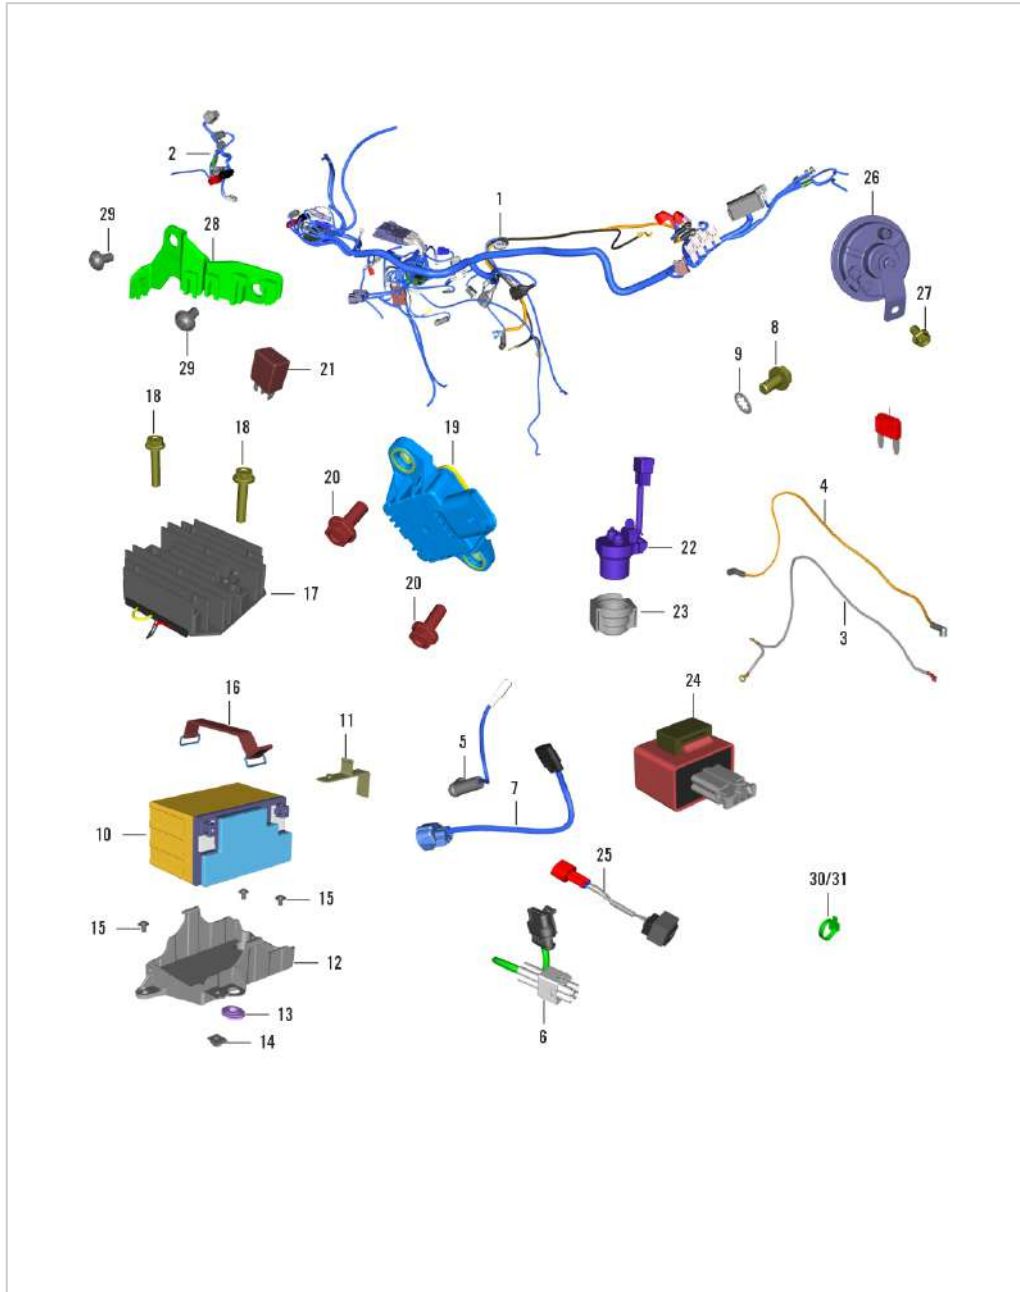

390-Adventure MY-21

39. WIRING HARNESS

SN	Part No.	Description	QTY
1	JG402261	HARNESS WIRING REAR	1
2	JG402271	HARNESS WIRING FRONT	1
3	JG402269	CABLE EARTH	1
4	JG402270	CABLE RELAY-MOTOR STARTER	1
5	JP402218	PIGTAIL OIL PRESSURE SWITCH MY17	1
6	JY402235	PIGTAIL PH-3 FUEL PUMP	1
7	JY402246	PIGTAIL COOLANT TEMP SENSOR RC MY16	1
8	KADD0612	BOLT FLANGED	3
9	LDF00001	WASHER TOOTHED-ID 6.4XOD11XT 0.7	3
10	JG401800	12V 8AH VRLA BATTERY	1
11	JG401811	BAND BATTERY	1
12	JG401812	CASE BATTERY	1
13	JZ171124	GROMMET	1
14	DJ181065	NUT - CLIP :- M6	1
15	JY181285	SCREW BUTTON HEAD-M6X1XL10XBLACK	3
16	JA401801	BATTERY BAND 5 AH	1
17	JY402000	REGULATOR	1
18	KADD0630	BOLT-FLANGE-KAD ST-D DIA-06 L-30	2
19	JG351811	SENSOR LEAN ANGLE	1
20	KADT0616	BOLT FLANGED-M6X1XL16XCL8.8XBLAK	2