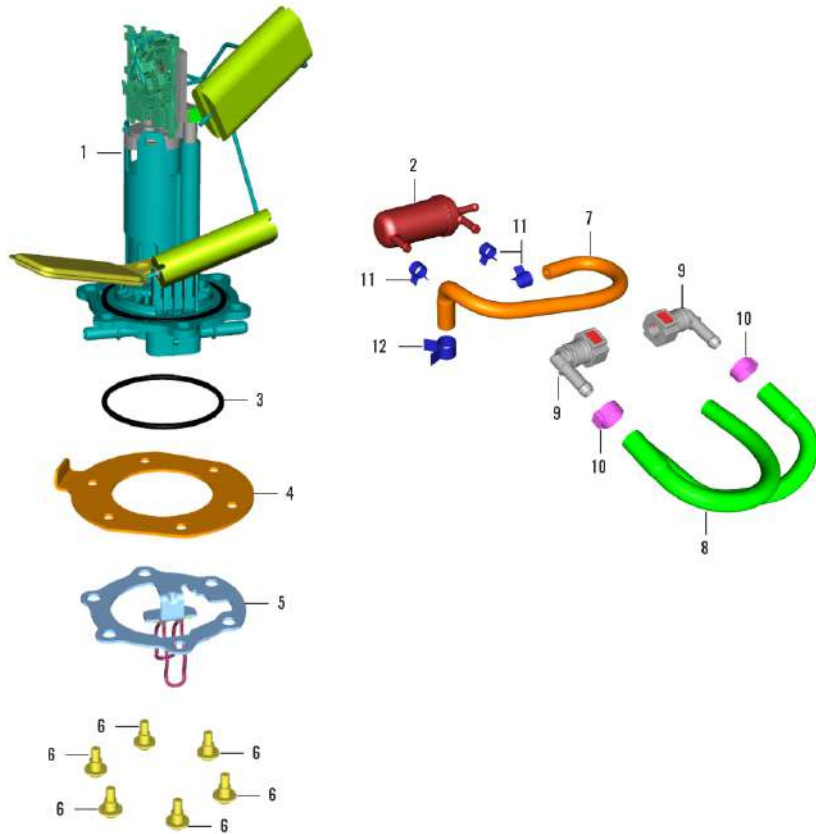

390-Adventure MY-21

31. EVAP SYSTEM

SN	Part No.	Description	QTY
21	JG131857	CLIP SEPARATOR	1

390-Adventure MY-21

32. FUEL PUMP

SN	Part No.	Description	QTY
1	JG171816	PUMP FUEL	1
2	JG171802	FINE FUEL FILTER	1
3	JY171146	RING O	1
4	JG171003	PLATE PUMP FUEL	1
5	JG171141	FLANGE PUMP FUEL	1
6	LBU00095	SCREW BUTTON HEAD STEP M6X1	6
7	JP171816	PIPE FUEL	1
8	JG171817	PIPE FILTER FUEL-PUMP FUEL I	2
9	JU171048	CONNECTOR QUICK	2
10	DT171822	CLAMP QUICK CONNECTOR END PERMANENT	2
11	JG171029	SPRING BAND CLAMP 11.5 x 8.4	3
12	JY171090	SPRING BAND CLAMP 13X12	1