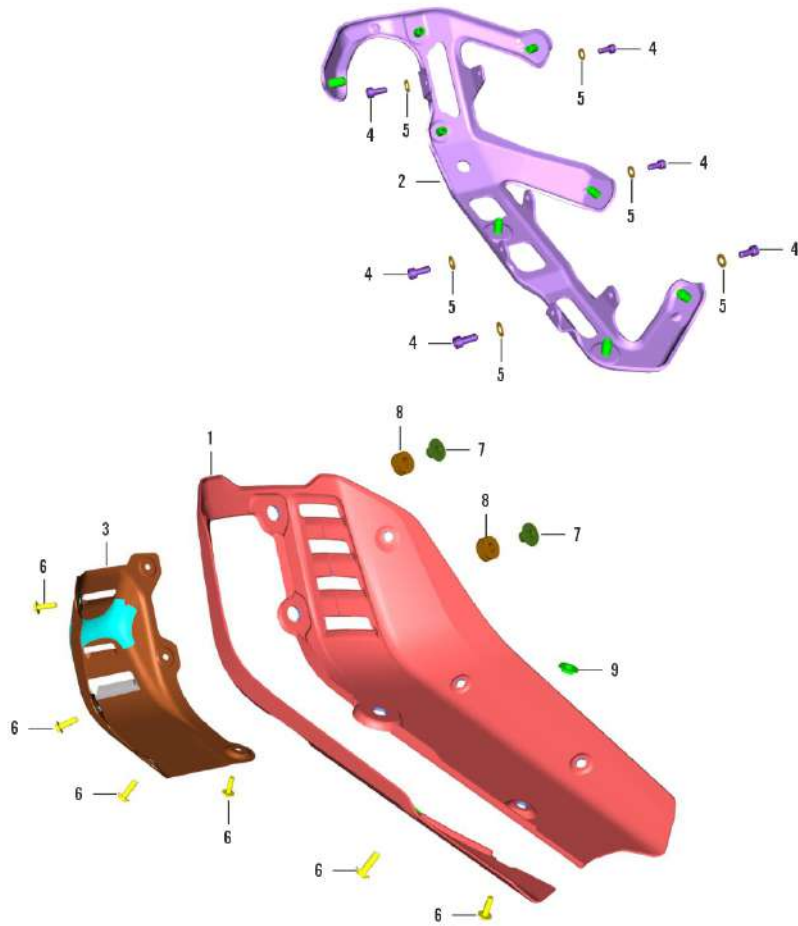

390-Adventure MY-21

35. BELLY PAN

SN	Part No.	Description	QTY
1	JG181300	BELLY PAN	1
2	52JG1239	ADVENTURE BELLY PAN BRACKET SUB ASSLY	1
3	JG181357	COVER BELLY PAN	1
4	KACH0614	BOLT SOCKET-M6X1XL14XCL 10.9XBLK	6
5	KDBF0613	WASHER PLAIN- ID6.5XOD13XT1XBLACK	6
6	LAC00008	SCREW BUTTON HEAD- M6X1XL20XBLACK	11
7	JP171053	SLEEVE EXPANSION TANK MTG	4
8	JP171051	GROMMET	4
9	JG181358	SLEEVE	5