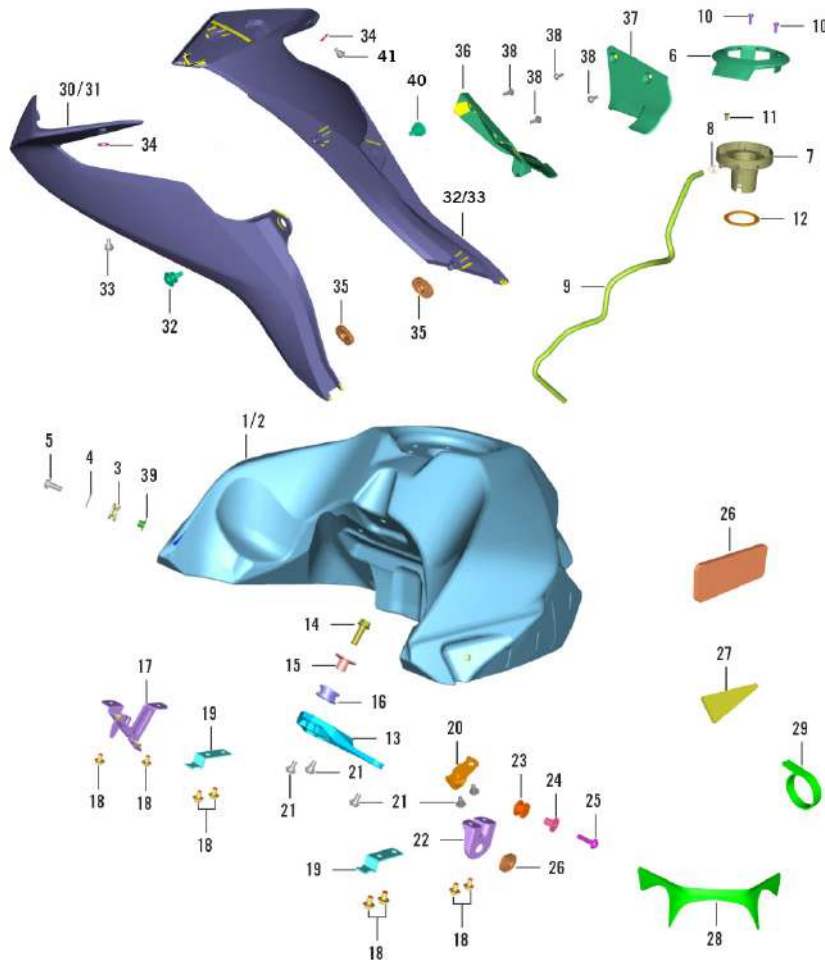

29. AIR FILTER

SN	Part No.	Description	QTY
1	JG581088	FILTER ASSEMBLY AIR	1
2	JP581008	CAP TOP COVER	1
3	JP581009	SEAL CAP TOP COVER	1
4	JP581003	ELEMENT FILTER AIR	1
5	LBU00072	SCREW BUTTON HEAD-M6X1XL 16XBRT	6
6	JG581086	DUCT INTAKE	1
7	JP581012	GROMMET DUCT DIRTY SIDE	1
8	JP581031	RUBBER FLAP	1
9	JP581037	FLAP-RUBBER-RH	1
10	JP581013	BREATHER TUBE	1
11	JY581028	CLAMP	1
12	JG581056	CLAMP (BREATHER TUBE)	4
13	JP581014	TUBE OIL RETURN	1
14	JP581018	TUBE DRAIN	1
15	JP581019	RUBBER DAMPER	2
16	JG581058	BUSH SILENT	1
17	JG351805	SENSOR TMAP	1
18	LBU00045	SCREW BUTTON HD- M6X1XL10XPRECOAT	1
19	JY581405	CLAMP INTAKE PIPE	2
20	LDB00026	WASHER PLAIN	1

390-Adventure MY-21

29. AIR FILTER

SN	Part No.	Description	QTY
21	KADD0608	BOLT FLANGED	1
22	JY113821	SCREW BUTTON HEAD-M6X1XL12XBLACK	1
23	JP581016	CONNECTING TUBE	1

390-Adventure MY-21

30. TANK, COVER

SN	Part No.	Description	QTY
1	36JG0124	ADV FUEL TANK BLK WITH DAMPER	1
2	36JG0125	ADV FUEL TANK ORG WITH DAMPER	1
3	JG171142	DAMPER	2
4	LDB00075	WASHER PLAIN- ID6.2XOD16XTHK1XBLK	2
5	LAC00054	BOLT SOCKET- M6X1XL16XBLKXFL.HEAD	2
6	JG171144	COVER CAP TANK	1
7	JG171136	CUP CAP	1
8	JG171029	SPRING BAND CLAMP 11.5 x 8.4	3
9	JG171147	PIPE DRAIN	1
10	KACF0512	BOLT SOCKET- M5X0.8XL12XCL8.8XBRT	2
11	LBC00010	SCREW CSK SOCKET M5X0.8	1
12	JG171137	GASKET	1
13	JG171139	BRACKET TANK FRONT	1
14	LAD00162	BOLT FLANG- M8X1.25XL25XCL10.9XBL	1
15	JG171152	COLLAR	1
16	JG171149	GROMMET	1
17	JG171150	BRACKET SENSOR	1
18	LBU00045	SCREW BUTTON HD- M6X1XL10XPRECOAT	10
19	JG171148	BRACKET COVER TANK FRONT	2
20	JG171140	BRACKET TANK REAR	2