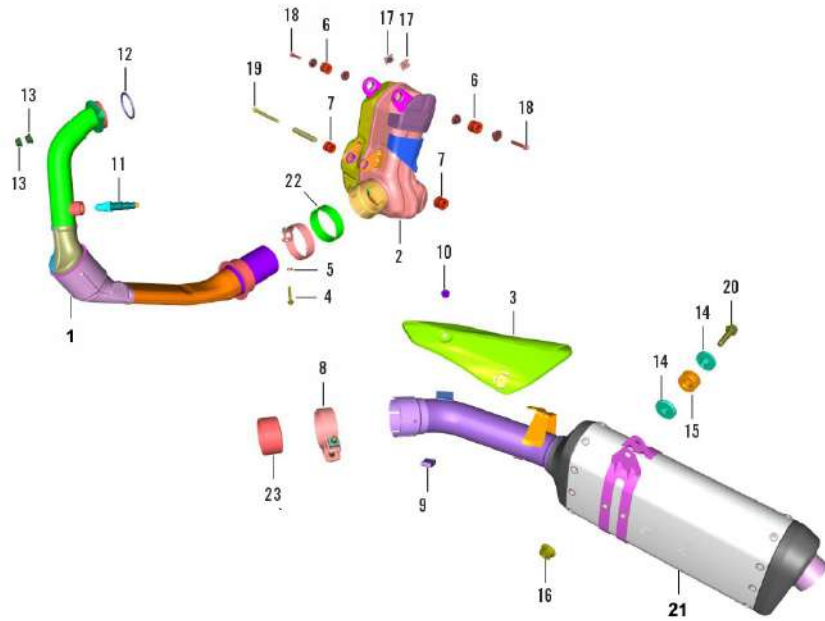

390-Adventure MY-21

28. EXHAUST SYSTEM

SN	Part No.	Description	QTY
21	JG591120	MUFFLER ASSEMBLY SECONDARY	1
22	JP591042	GASKET MUFFLER PRIMARY	1
23	JP591033	GASKET MUFFLER SECONDARY	1