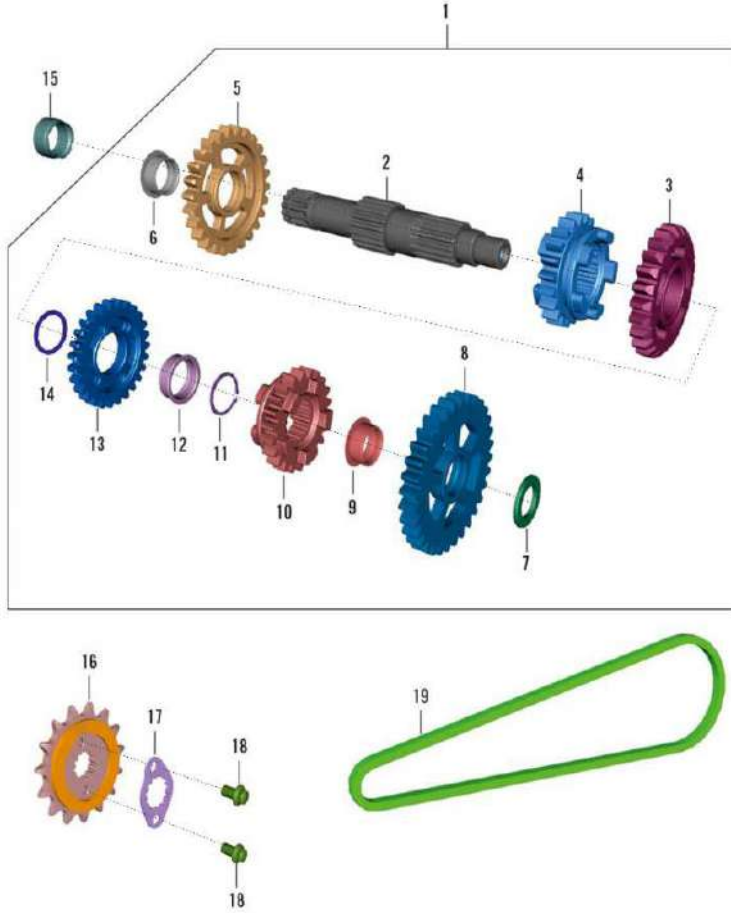

390-Adventure MY-21

9. TRANSMISSION II - COUNTER SHAFT (OUTPUT SHAFT)

SN	Part No.	Description	QTY
21	31101239	THREAD SEALANT (LOCTITE 638)	1
22	36JY0102	KIT OUT PUT SHAFT OIL SEAL KTM 390 MY14	1
23	36JY0071	KIT DRIVE SPROCKET	1