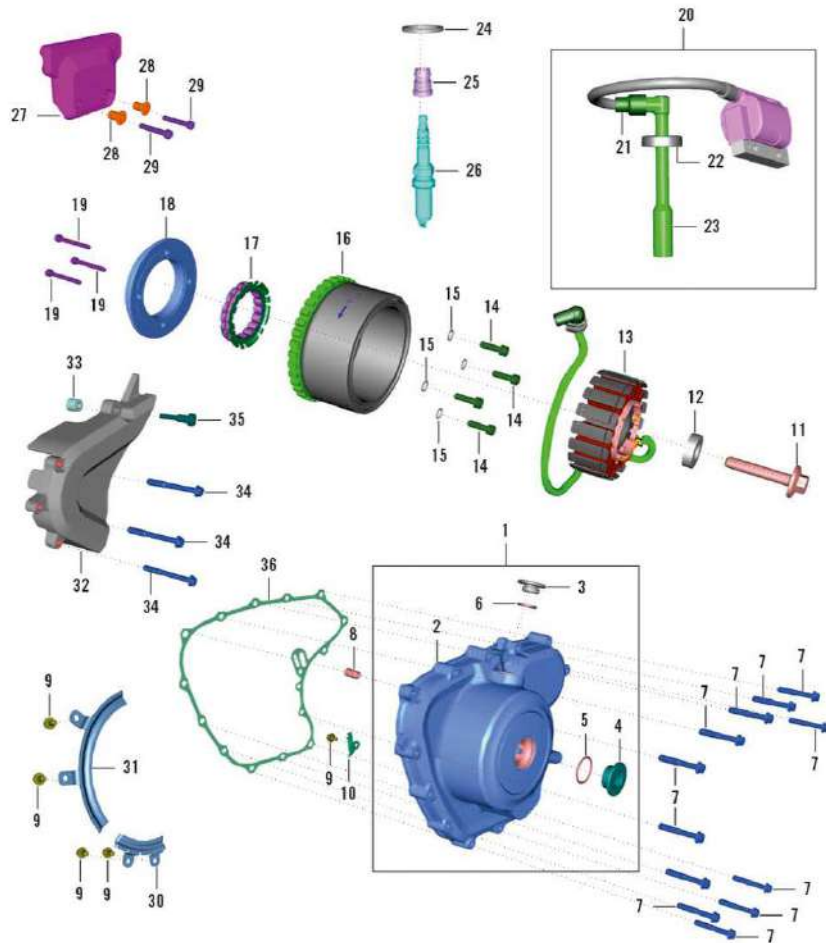

390-Adventure MY-21

19. IGNITION SYSTEM

SN	Part No.	Description	QTY
1	JP541233	COVER ASSEMBLY MAGNETO	1
2	JY541259	COVER MAGNETO	1
3	JL541245	CAP TDC FINDER	1
4	JY541206	CAP CRANK CENTRE	1
5	LJA00007	RING O - ID 24XSECT. DIA. 2.5	1
6	30101195	RING - O	1
7	KAEW0635	BOLT FLANGE SMAL-M6X1XL35XBRIGHT	12
8	39099906	PIN - HOLLOW DOWEL	2
9	KADD0508	BOLT FLANGED	5
10	JY541208	BRACKET HARNESS MAGNETO	1
11	LAD00124	BOLT FLANGE-M10X1.25XL55XDACRO	1
12	LDB00041	WASHER PLAIN-ID 10.3XOD 29XT 8	2
13	JY351007	STATOR ASSEMBLY	1
14	DH101389	PRECOATED PAN SCREW M6 X 20 - 39119704	4
15	LDF00001	WASHER TOOTHED-ID 6.4XOD11XT 0.7	4
16	JY351025	ROTOR ASSLY WITHOUT CLUTCH	1
17	JY551402	CLUTCH ONE WAY ASSLY	1
18	JG351019	BODY STARTER CLUTCH	1
19	LAC00003	BOLT SOCKET-M5X0.8XL 40XPRECOAT	3
20	JP351203	COIL ASSEMBLY IGNITION	1

390-Adventure MY-21

19. IGNITION SYSTEM

SN	Part No.	Description	QTY
21	DD111012	GROMMET FOR H. T. CABLE	1
22	JY351203	GROMMET SPARK PLUG CAP	1
23	JY351200	CAP SPARK PLUG	1
25	JP351209	GROMMET PLUG SPARK	1
26	JY351206	PLUG SPARK	1
27	JP181288	COVER IGNITION COIL	1
27	JY511074	GASKET SLEEVE SPARK PLUG	1
28	JU181234	BUSH IGNITION COIL COVER	2
29	LAC00120	BOLT SOCKET M6X1	2
30	JY541071	PLATE HARNESS 2	1
31	JY541222	PLATE HARNESS MAGNETO	1
32	JY541227	COVER LH RR	1
33	JP113822	SPACER PIVOT FORGING LH	1
34	KAEW0650	BOLT FLANGE SMAL- M6X1XL50XBRIGHT	3
35	LAC00094	BOLT SOKET- M6X1XL22XBLKXSTEPED	1
36	JY541214	GASKET COVER MAGNETO	1
37	JY541255	JET OIL	1