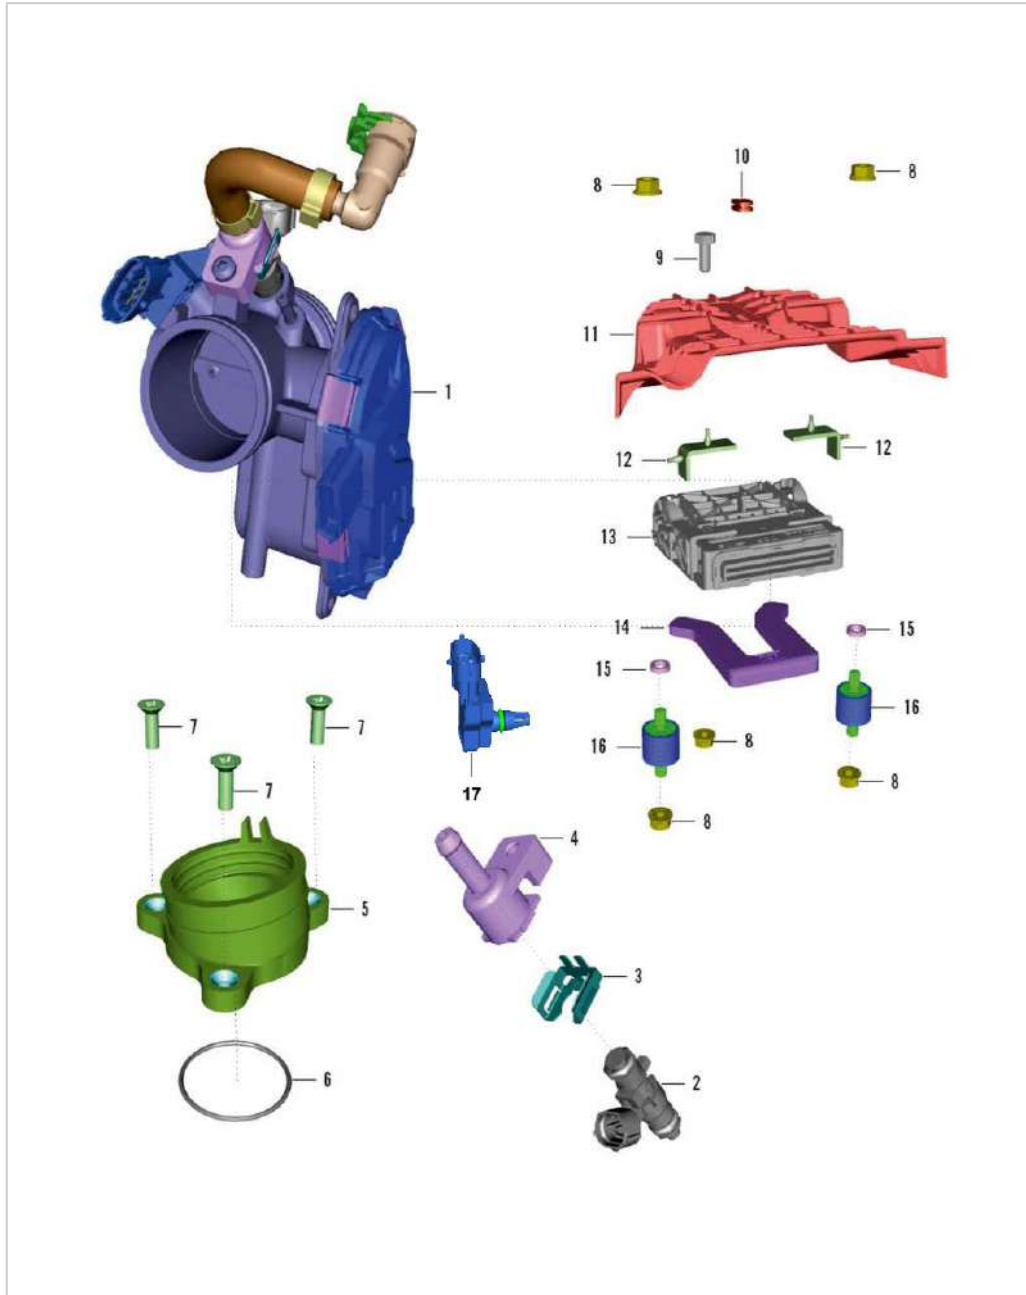

21. THROTTLE BODY

SN	Part No.	Description	QTY
1	JG611209	BODY THROTTLE ASSEMBLY	1
2	JY611000	FUEL INJECTOR	1
3	JG611006	CLIP INJECTOR CLIP	1
4	JU611002	CAP INJECTOR	1
5	JY581200	PIPE INTAKE	1
6	JY581404	O RING INTAKE PIPE	1
7	LBC00003	SCREW CSK CROSS M6X1	3
8	LCL00002	NUT FLANGED-M6X1XHT.6XCL4	3
9	KAAA0614	BOLT-KAA ST-A DIA-06 L-14	1
10	JY113877	DAMPER ECU LOCATOR	1
11	JP181315	COVER ECU	1
12	JY171007	PAD RUBBER NEW ECU MY16	2
13	JP351463	ECU EMS	1
14	JP113826	PAD RESTING ECU MY17	1
15	JP181316	SPACER	2
16	JP113838	DAMPER BRACKET ECU MTG	2
17	JP351801	SENSOR PRESSURE	1