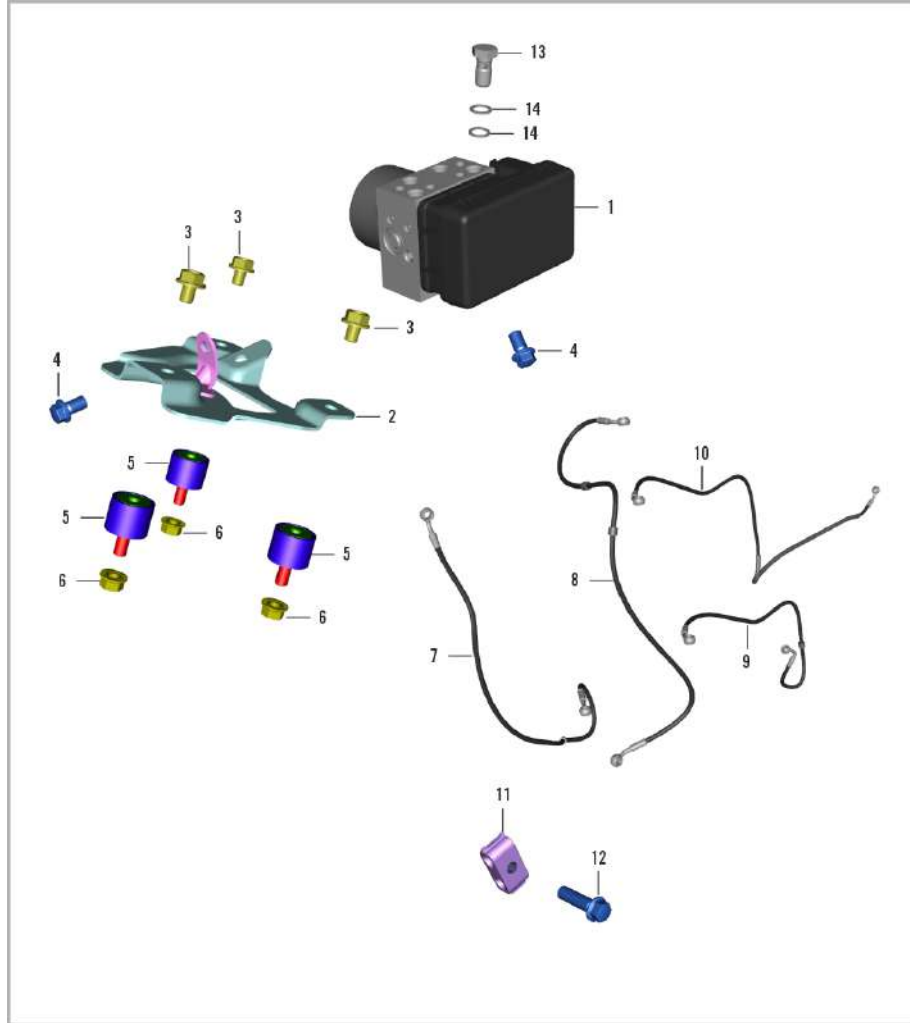

390-Adventure MY-21

42. BRAKE SYSTEM - ABS FRONT & REAR

SN	Part No.	Description	QTY
1	JG131859	UNIT ABS WET	1
2	JP113804	BRACKET ABS MTG LOOSE	1
3	KADD0608	BOLT FLANGED	3
4	KAED0610	BOLT-FLANGE-KAE ST-D DIA-06 L-10	2
5	JG581014	SILENT BLOCK(M6)	3
6	LCL00002	NUT FLANGED-M6X1XHT.6XCL4	3
7	36JG0105	BR HOSE KIT ABS TO MAST CYL. FR	1
8	36JG0106	BR HOSE KIT FR ABS TO CALIPER	1
9	36JG0107	BR HOSE REAR MC TO ABS	1
10	36JG0108	BR HOSE REAR CALIPER TO ABS	1
11	DT131849	CLAMP FOR ABS HOSE	1
12	KAED0620	BOLT-FLANGED-SMALL (HT COIL) BOL	1
13	DK151069	BOLT -M10X1XL 19XCL 8.8XBRIGHT	3
14	DE191010	WASHER - COPPER :- KBX	8