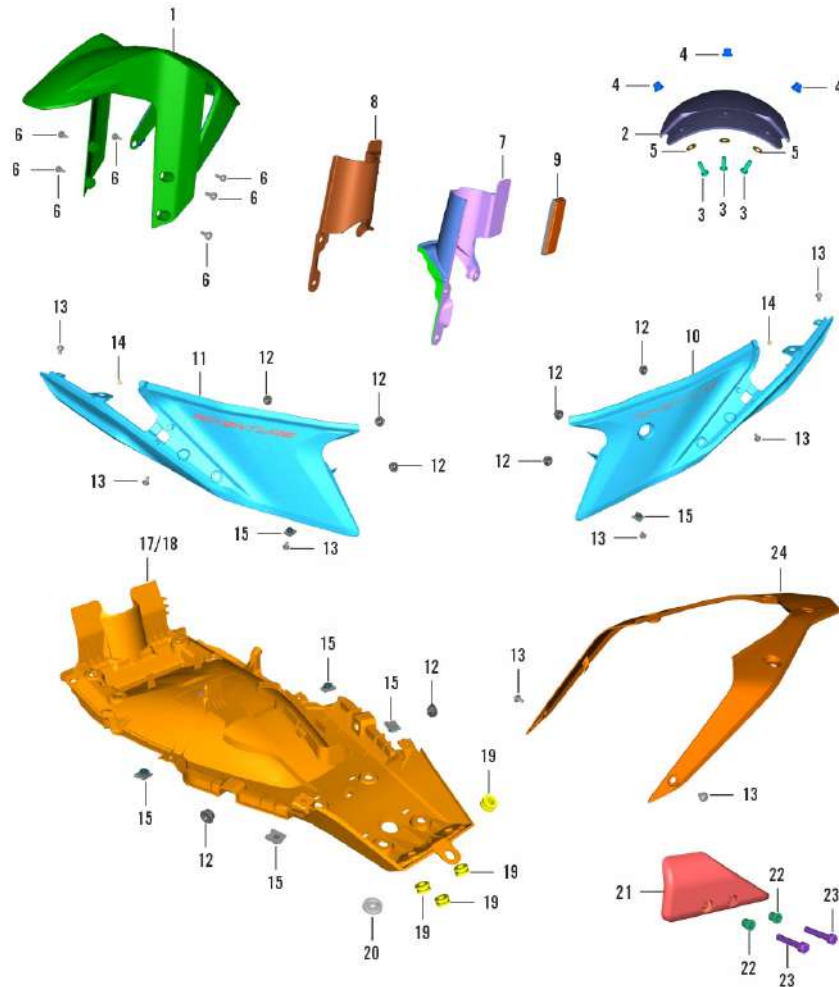

390-Adventure MY-21

34. FENDERS & SIDE FAIRING

SN	Part No.	Description	QTY
1	JG181445	FENDER FRONT	1
2	JG181437	FLAP FENDER FRONT	1
3	KBBJ0514	SCREW PAN CROSS-M5X0.8XL14XBLACK	3
4	KCKE0507	NUT NYLOC FL-M5X0.8XHT. 7.1XBLK	3
5	KDBF0512	WASHER PLAIN-ID5.5XOD12XT0.8XBLK	3
6	LBU00099	SCREW BUTTON HEAD-M6X1XL16XSTEP	6
7	JG181439	PROTECTOR FORK LH	1
8	JG181440	PROTECTOR FORK RH	1
9	JY401026	REFLECTOR REFLEX	2
10	JG181375	COWL ASSEMBLY SEAT LOWER LH	1
11	JG181376	COWL ASSEMBLY SEAT LOWER RH	1
12	JP181229	mROMMET IGNITION SWITCH COVER	8
13	LBU00050	SCREW BUTTON HEAD-M6X1XL9XPRECOAT	8
14	JG181361	DAMPER	2
15	DJ181065	NUT - CLIP :- M6	6
16	JG181301	TRAY UNDER	1
17	52JG1112	ADV.390 SEATCOWL UPPER CERA WHITE + DCL	1
18	52JG1113	ADV.390 SEATCOWL UPPER MET.BLACK + DCL	1
19	JP181279	GROMMET FRONT FAIRING ASSY	4
20	JG181356	GROMMET	1