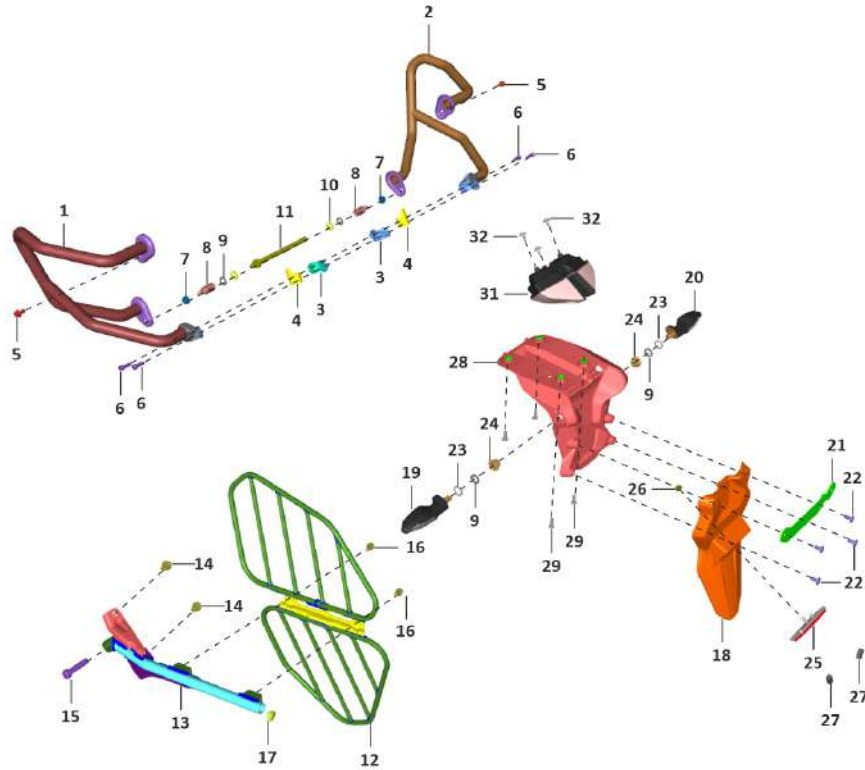

390-Adventure MY-21

45. LEG GUARD

SN	Part No.	Description	QTY
21	JG232810	BRACKET PLATE NUMBER REAR	1
22	KBUA0612	Mushroom Head screw - M6-L12	4
23	KDFB1018	WASHER TOOTHED INTERNAL	2
24	KCGA1010	NUT-HEX-FLANGED	2
25	JG401036	REFLECTOR REFLEX	1
26	KCGA0505	NUT HEX FLANGED	1
27	JD113805	FOAM	2
28	JG181315	HOLDER PLATE NUMBER REAR	1
29	DH151040	BOLT -SOCKET HEAD:- PRE-COATED (M6 X 20)	4
30	36PD0056	KIT RR.NUMBER PLATE AVENGER 220 CRUISE /	1
31	JG401050	LAMP TAIL	1
32	LBR00014	SCREW TAPPING-DIA. 4.5XL 12XBRT	3