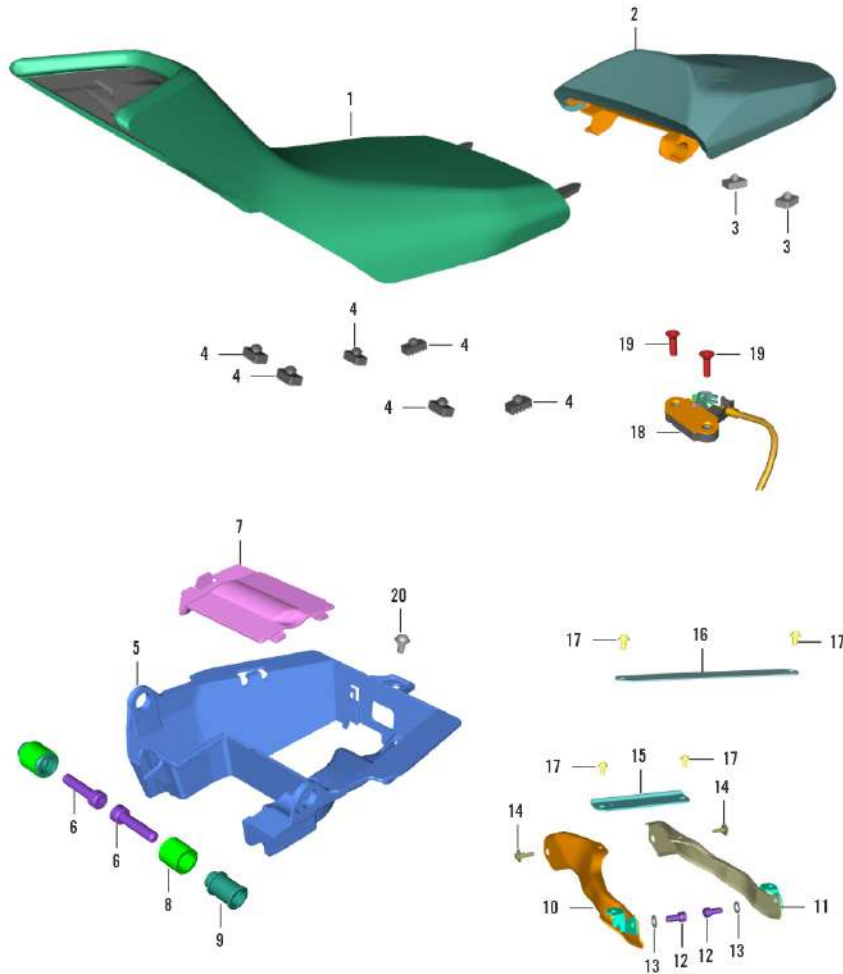

390-Adventure MY-21

33. SEAT

SN	Part No.	Description	QTY
1	JG191024	SEAT ASSEMBLY RIDER	1
2	JG191028	SEAT ASSEMBLY PILLION	1
3	DJ211007	DAMPER FOR SEAT	2
4	JP191007	SEAT DAMPER REAR	6
5	JG181320	COVER	1
6	KACF0835	BOLT SOKET- M8X1.25XL35XCL8.8XBRT	2
7	JG181362	COVER RELAY STARTER	1
8	JP191011	BUSH DAMPER SEAT	1
9	JP191009	DAMPER SEAT	1
10	JG113867	BRACKET SPIDER LH	1
11	JG113868	BRACKET SPIDER RH	1
12	KACA0818	BOLT MASTER KAC	2
13	KDAB0816	WASHER PLAN SMALL 8.5X16X1.2	2
14	LAE00034	BOLT FL- M8X1.25XL23.5XBLKXSTEPED	2
15	JG113869	BRACKET CROSS FRONT	1
16	JG113870	BRACKET CROSS REAR	1
17	JY113821	SCREW BUTTON HEAD- M6X1XL12XBLACK	6
18	DS211009	LATCH SEAT	1
19	KBCA0620	SCREW CSK CROS- M6X1XL20XCL4.8XBR	2
20	LBU00050	SCREW BUTTON HEAD- M6X1XL9XPRECOAT	1