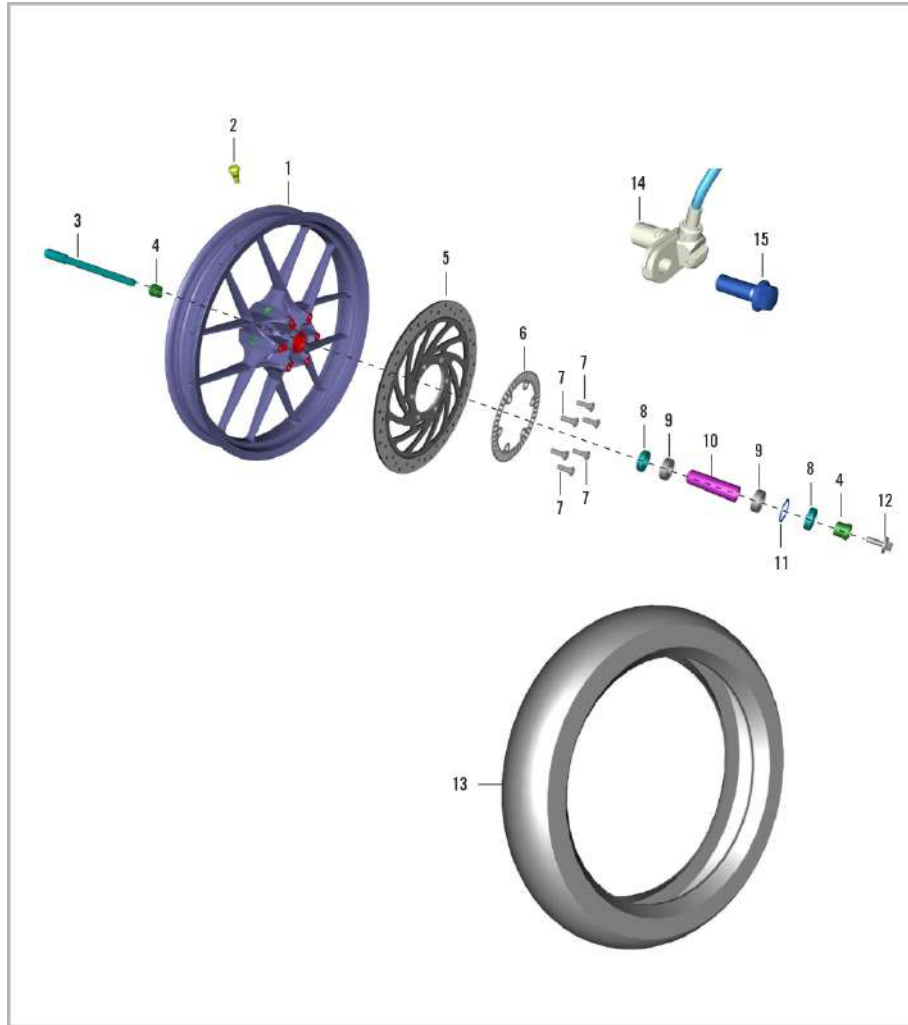

390-Adventure MY-21

37. FRONT WHEEL

SN	Part No.	Description	QTY
1	36JG0109	KTI FRONT WHEEL	1
2	DK151026	VALVE TUBELESS TYRE	1
3	JP131009	AXLE -DIA. 15XL 185XBRIGHT	1
4	JG131020	COLLAR CH 0.7_0.9	2
5	JF131876	DISC BRAKE DIA 320	1
6	DT131867	SENSOR DISC FRONT K7	1
7	JD131811	SCREW SOCKET STEP M8X1.25	6
8	DG151005	SEAL - OIL	2
9	KPBC6202	BEARING-BALL-C3 CLEARANCE	2
10	JG131063	SPACER ASSEMBLY	1
11	KEBA3515	CIRCLIP INTERNAL	1
12	JG131007	BOLT FLANGED M8X1.25	1
13	JG131060	TYRE FRONT 100/90R19 TL	1
14	DT402404	SENSOR SPEED WHEEL	1
15	KAEF0612	BOLT-FLANGE-KAE ST-F DIA-06 L-12	1