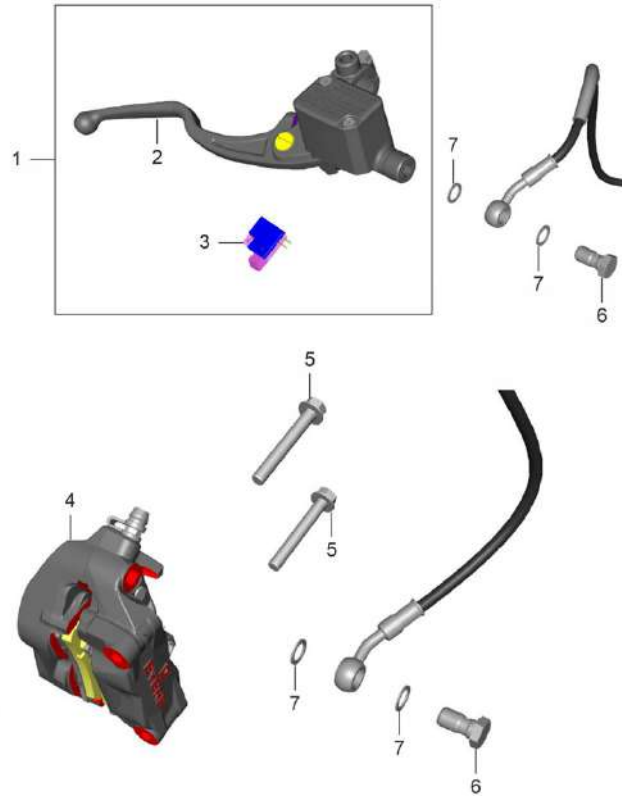

390-Adventure MY-21

40. BRAKE SYSTEM - FRONT

SN	Part No.	Description	QTY
1	JU131856	CYLINDER ASSEMBLY MASTER FRONT	1
2	36JY0186	FR M/CYL BRAKE LEVER KIT	1
3	JU401407	SWITCH BRAKE	1
4	JY131823	CALIPER ASSEMBLY	1
5	LAD00079	BOLT FLANGED M8X1	2
6	DK151069	BOLT -M10X1XL 19XCL 8.8XBRIGHT	2
7	DE191010	WASHER - COPPER :- KBX	4
8	36JP0017	KIT FR.M/CYL ASSLY W/O CLAMP-22	1
9	36JY0222	CLAMP KIT - KT22 10WO5251	1
10	36JY0186	FR M/CYL BRAKE LEVER KIT	1
11	36JY0188	FR CALIPER BRAKE PAD KIT-SINTERED	1
12	36JY0180	MINOR KIT REAR CALIPER	1
13	36JY0179	MAJOR KIT REAR CALIPER	1
14	36JY0183	FRONT MASTER CYLINDER MAJOR KIT	1
15	36JY0184	FRONT MASTER CYLINDER MINOR KIT	1
16	36JY0187	FR M/CYL BOOT SPD KIT	1