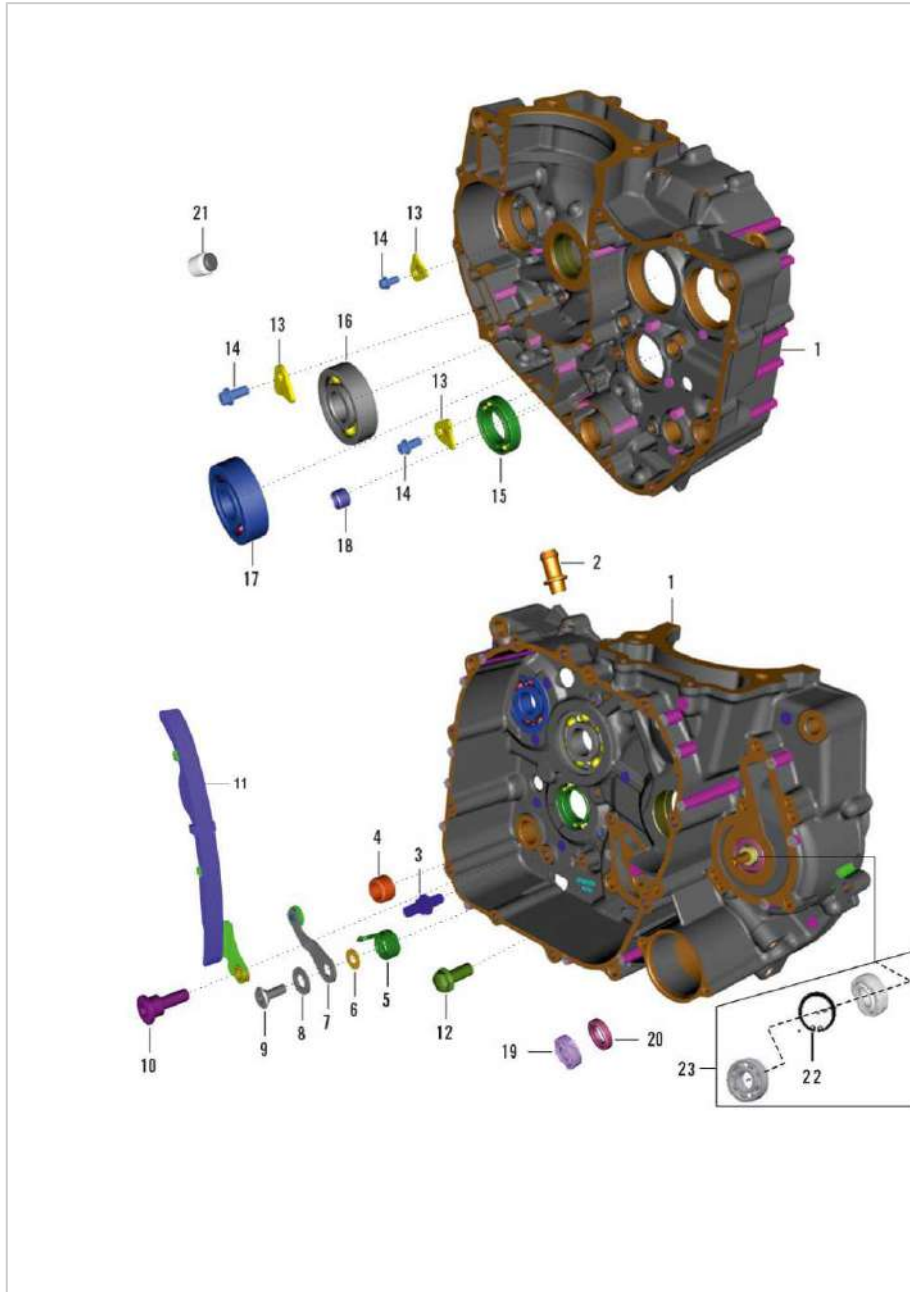

390-Adventure MY-21

390-Adventure MY-21

1. CRANKCASE RH

SN	Part No.	Description	QTY
1	36JG0113	KIT CR' CASE ASSY RH 390 CC MY20	1
2	JY541077	PIPE BREATHER	1
3	DP101191	BOLT (M8 X 1.25 X LENGTH = 15.5)	1
4	39256220	BEARING - NEEDLE ROLLER :- 13 X 19 X 12	1
5	JG561226	SPRING STOPPER DRUM	1
6	LDB00050	WASHER PLAIN-ID 6XOD 14XTHK 1.2	1
7	JG561009	STOPPER DRUM COMP	1
8	JG561205	WASHER DRUM STOPPER	1
9	JG561204	BOLT STOPPER DRUM	1
10	JY541009	BOLT SOCKET-M6X1XL 14.4XBRTXSTEP	1
11	JY511227	GUIDE CHAIN SLACK SIDE	1
12	LAE00001	BOLT FLANGED-M8X1.25XL20XPRECOAT	1
13	JY541047	STOPPER I/P SHAFT BEARING	3
14	AA101437	SCREW :- PRE-COATED	3
15	39260120	BEARING - BALL :- 61905 (25 X 42 X 9)	1
16	39186420	BEARING - BALL :- 20 X 52 X 15	1
17	39218520	BEARING - DEEP GROOVE BALL	1
18	JY541038	BUSH	1
19	JL601010	WATER SEAL_DOUBLE LIP	1
20	JG601007	SEAL OIL	1