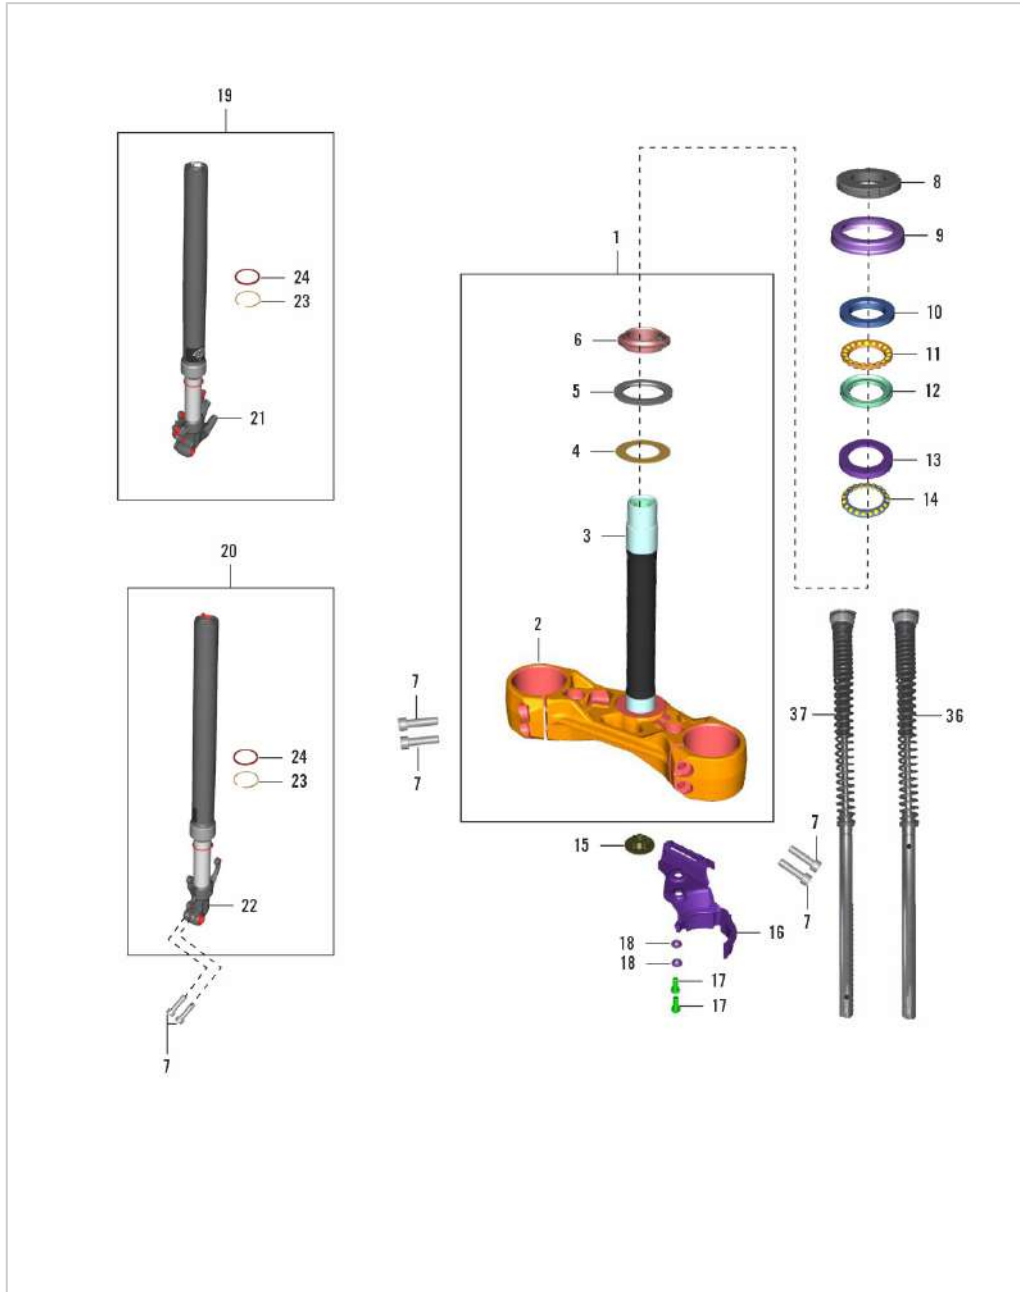

390-Adventure MY-21

22. FRONT FORK

SN	Part No.	Description	QTY
21	YJG45005	AXLE CLAMP&FORK PIPE ASSY LH	1
22	YJG45006	AXLE CLAMP&FORK PIPE ASSY RH	1
23	JU121009	CIRCLIP	2
24	LDB00036	WASHER PLAIN-ID45XOD 52.5XTHK1.5	2
25	JP121024	TUBE INNER DIA 43	2
26	JG121011	INNER DUST SEAL	2
27	JG121013	OIL SEAL	2
28	JP121041	GUIDE BUSH LOWER	2
29	JP121040	GUIDE BUSH UPPER	2
30	LAC00126	BOLT SOCKET-M10X1.5XL 25XBRIGHT	2
31	LBN00001	SCREW SET SOCKT- M4X0.7XL8XSUS304	2
32	JP181262	GROMMET HL COVER BOTTOM	2
33	YJU34002	KIT FORK OIL SEAL SKF BLK	2
34	36JU0075	KIT STEERING RACE LOWER JU/JY	1
35	36JU0074	KIT STEERING RACE UPPER JU/JY	1
36	JG121096	CARTRIDGE SPLIT RH	1
37	JG121095	CARTRIDGE SPLIT LH	1