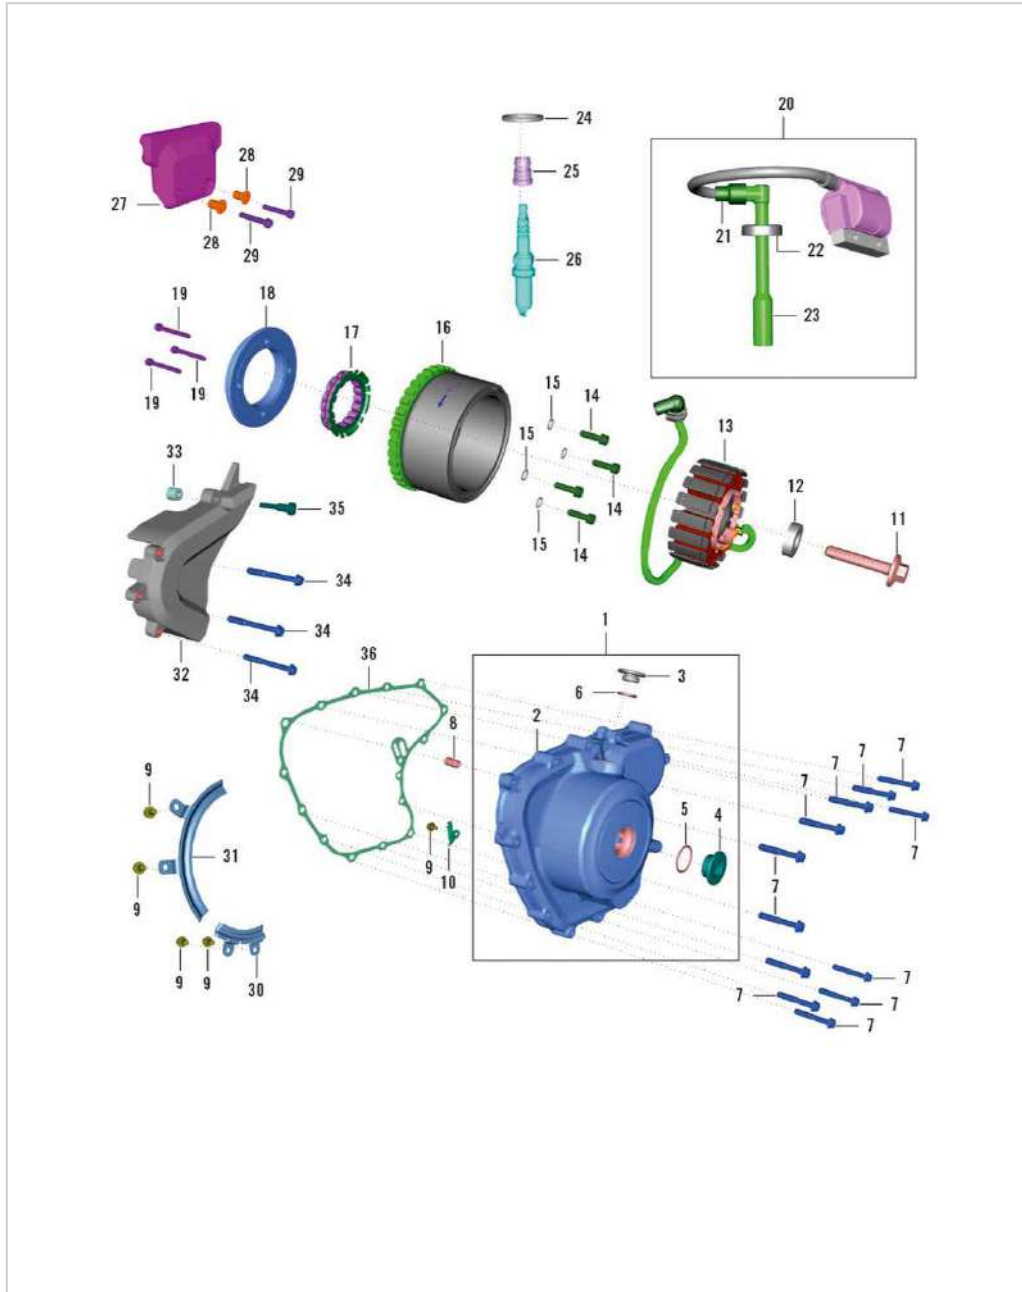

390-Adventure MY-21

18. LUBRICATING SYSTEM

SN	Part No.	Description	QTY
1	JG571014	OIL FILTER	1
2	JG571016	RING O	1
3	JY571033	CAP OIL FILTER	1
4	KAEW0616	BOLT FLANGE SMAL- M6X1XL16XBRIGHT	2
5	JY571012	OIL PUMP ASSLY COMP	1
6	39099906	PIN - HOLLOW DOWEL	4
7	LAE00018	BOLT FLANGED M6X1	6
8	LDA00017	WASHER PLAIN	2
9	JY571023	GEAR OIL PUMP DRIVE	1
10	KEAB1010	CIRCLIP EXTERNAL	1
11	JY571024	SHAFT OIL PUMP	1
12	LHD00001	PIN PARALLEL	3
13	JY571015	PUMP EVACUATION ASSLY	1
14	JY571030	MESH STRAINER ASSLY	1
15	59210023	RING - O	1
16	LJA00004	STRAINER O RING	1
17	JA541048	STRAINER CAP WITH O-RING	1

390-Adventure MY-21

19. IGNITION SYSTEM

SN	Part No.	Description	QTY
1	JP541233	COVER ASSEMBLY MAGNETO	1
2	JY541259	COVER MAGNETO	1
3	JL541245	CAP TDC FINDER	1
4	JY541206	CAP CRANK CENTRE	1
5	LJA00007	RING O - ID 24XSECT. DIA. 2.5	1
6	30101195	RING - O	1
7	KAEW0635	BOLT FLANGE SMAL-M6X1XL35XBRIGHT	12
8	39099906	PIN - HOLLOW DOWEL	2
9	KADD0508	BOLT FLANGED	5
10	JY541208	BRACKET HARNESS MAGNETO	1
11	LAD00124	BOLT FLANGE-M10X1.25XL55XDACRO	1
12	LDB00041	WASHER PLAIN-ID 10.3XOD 29XT 8	2
13	JY351007	STATOR ASSEMBLY	1
14	DH101389	PRECOATED PAN SCREW M6 X 20 - 39119704	4
15	LDF00001	WASHER TOOTHED-ID 6.4XOD11XT 0.7	4
16	JY351025	ROTOR ASSLY WITHOUT CLUTCH	1
17	JY551402	CLUTCH ONE WAY ASSLY	1
18	JG351019	BODY STARTER CLUTCH	1
19	LAC00003	BOLT SOCKET-M5X0.8XL 40XPRECOAT	3
20	JP351203	COIL ASSEMBLY IGNITION	1