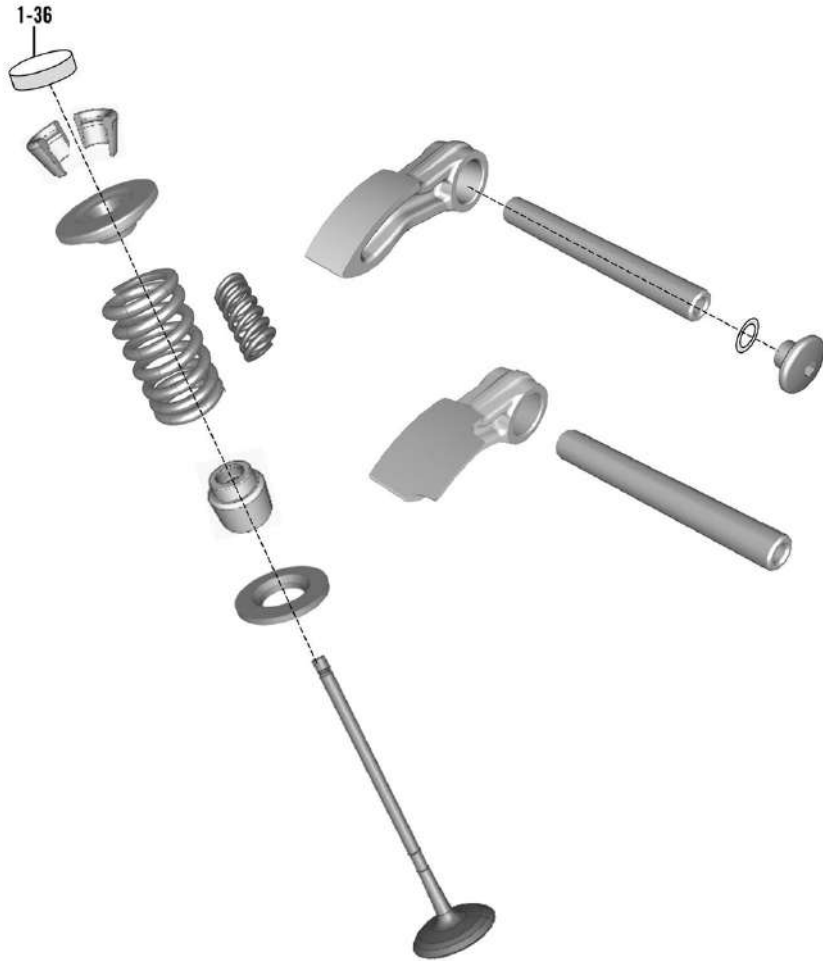

13. COOLING SYSTEM

SN	Part No.	Description	QTY
21	JG601245	PIPE DRAIN	1

390-Adventure MY-21

14. VALVE DRIVE

SN	Part No.	Description	QTY
1	JY511221	VALVE INTAKE	2
1	JY511248	INTAKE VALVE	2
2	DT511270	VALVE EXHAUST	2
2	JP511228	VALVE EXHAUST	2
3	JU511204	ROCKER ARM (FINGER TYPE)	3
3	JU511204	ROCKER ARM (FINGER TYPE)	4
4	JY511212	ROCKER ARM DECOMP	1
4	JY511231	SHIM	4
5	JY511226	ROCKER ARM SHAFT	2
6	39102121	RING - O	2
7	JG511016	PLUG	2
8	JY511223	SEAT VALVE SPRING	4
9	CB101009	SEAL - VALVE STEM	4
10	JY511236	SPRING VALVE INNER	4
11	JY511224	SPRING VALVE OUTER	4
12	CB101022	COTTER VALVE	8
13	JY511225	RETAINER VALVE SPRING	4
14	JY511231	SHIM	4

390-Adventure MY-21

15. VALVE SHIMS

SN	Part No.	Description	QTY
1	36 JY00 29	KIT SHIM 2 MM	1
2	36 JY00 30	KIT SHIM 2.04 MM	1
3	36 JY00 31	KIT SHIM 2.08 MM	1
4	36 JY00 32	KIT SHIM 2.12 MM	1
5	36 JY00 33	KIT SHIM 2.16 MM	1
6	36 JY00 34	KIT SHIM 2.20 MM	1
7	36 JY00 35	KIT SHIM 2.24 MM	1
8	36 JY00 36	KIT SHIM 2.28 MM	1
9	36 JY00 37	KIT SHIM 2.32 MM	1
10	36 JY00 38	KIT SHIM 2.36 MM	1
11	36 JY00 39	KIT SHIM 2.40 MM	1
12	36 JY00 40	KIT SHIM 2.44 MM	1
13	36 JY00 41	KIT SHIM 2.48 MM	1
14	36 JY00 42	KIT SHIM 2.52 MM	1
15	36 JY00 43	KIT SHIM 2.56 MM	1
16	36 JY00 44	KIT SHIM 2.60 MM	1
17	36 JY00 45	KIT SHIM 2.64 MM	1
18	36 JY00 46	KIT SHIM 2.68 MM	1
19	36 JY00 47	KIT SHIM 2.72 MM	1
20	36 JY00 48	KIT SHIM 2.76 MM	1

390-Adventure MY-21

15. VALVE SHIMS

SN	Part No.	Description	QTY
21	36 JY00 49	KIT SHIM 2.80 MM	1
22	36 JY00 50	KIT SHIM 2.84 MM	1
23	36 JY00 51	KIT SHIM 2.88 MM	1
24	36 JY00 52	KIT SHIM 2.92 MM	1
25	36 JY00 53	KIT SHIM 2.96 MM	1
26	36 JY00 54	KIT SHIM 3 MM	1
27	36 JY00 55	KIT SHIM 3.04 MM	1
28	36 JY00 56	KIT SHIM 2.30 MM	1
29	36 JY00 57	KIT SHIM 2.34 MM	1
30	36 JY00 58	KIT SHIM 2.38 MM	1
31	36 JY00 59	KIT SHIM 2.42 MM	1
32	36 JY00 60	KIT SHIM 2.46 MM	1
33	36 JY00 61	KIT SHIM 2.50 MM	1
34	36 JY00 62	KIT SHIM 2.54 MM	1
35	36 JY00 63	KIT SHIM 2.58 MM	1
36	36 JY00 64	KIT SHIM 2.62 MM	1