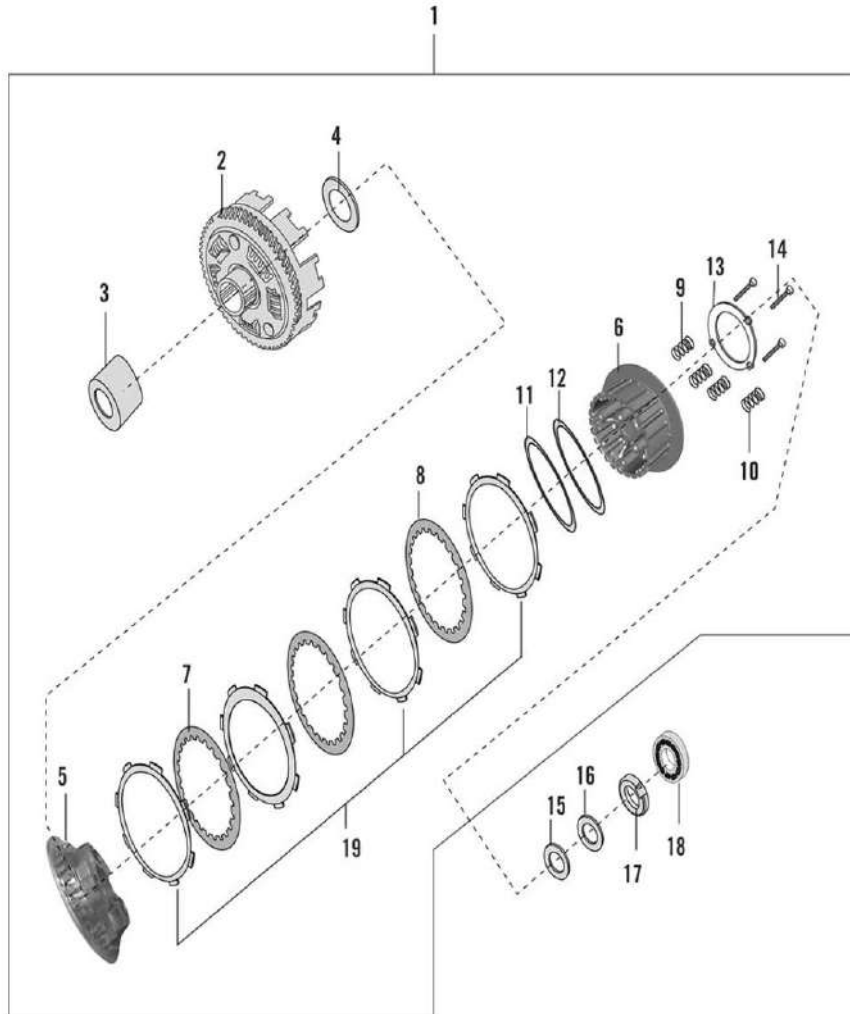

390-Adventure MY-21

7. CLUTCH

SN	Part No.	Description	QTY
1	JF551500	ASSEMBLY CLUTCH	1
2	JF551412	CLUTCH OUTER COMP.	1
3	JY551401	BUSH COLLARED	1
4	JY551403	CLUTCH WASHER	1
5	JY551438	PLATE CLUTCH PRESSURE	1
6	JY551435	CLUTCH CENTER	1
7	JY551436	PLATE A CLUTCH	5
8	JY551437	PLATE B CLUTCH	1
9	JY551439	SPRING CLUTCH	3
10	JY551440	SEAT SPRING	3
11	JY551441	SPRING JUDDER	1
12	JY551442	EAT JUDDER	1
13	JY551443	PLATE STOPPER	1
14	LAD00166	BOLT FLANGED-M6X1XL35XCL 8.8XBRT	3
15	JY551019	WASHER PLAIN	1
16	DG101275	WASHER (SPECIAL)	1
17	LCG00009	NUT HEX FLANGED-M16X1.5-LH	1
18	LPA00004	BEARING BALL-ID 15XOD 28XTHK 7	1
19	36JY0103	KIT FRICTION PLATE KTM 390 A & S MY 15	1