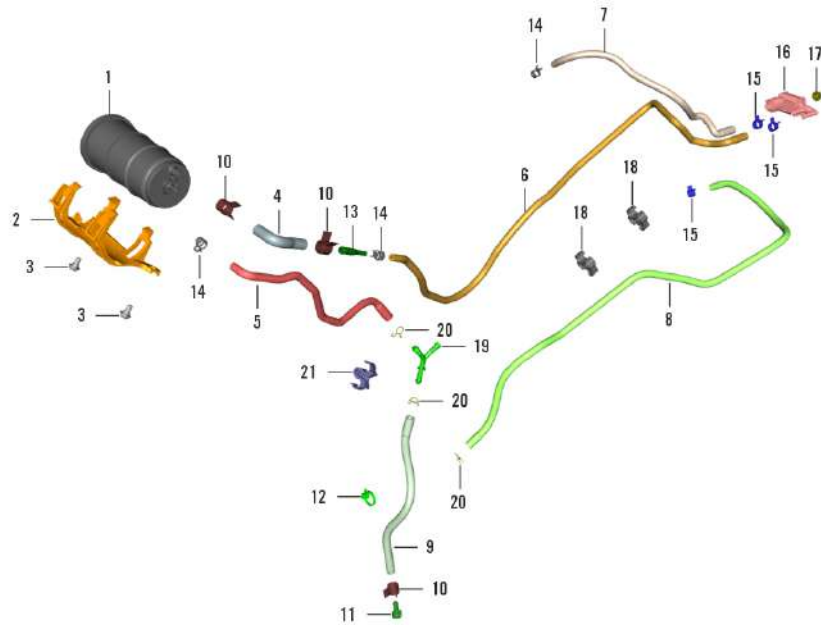

390-Adventure MY-21

30. TANK, COVER

SN	Part No.	Description	QTY
41	LBU00090	SCREW BUTN HD-M6X1XL7.8XBLKXSTEP	2

390-Adventure MY-21

31. EVAP SYSTEM

SN	Part No.	Description	QTY
1	JG171611	CANISTER	1
2	JG113864	HOLDER CANISTER	1
3	LBU00050	SCREW BUTTON HEAD-M6X1XL9XPRECOAT	2
4	JG171617	PIPE CANISTER-CONNECTOR	1
5	JG171615	PIPE CANISTER-CONNECTOR	1
6	JG171619	PIPE CONNECTOR-VALVE PURGE	1
7	JG171614	PIPE VALVE PURGE-BODY THROTTLE	1
8	JG171616	PIPE TANK-CONNECTOR	1
9	JG171618	PIPE DRAIN	1
10	JY171090	SPRING BAND CLAMP 13X12	3
11	JY171825	PLUG FUEL DRAIN	1
12	JD402215	BAND	1
13	JG171086	CONNECTOR TUBE EVAP	1
14	JL171101	CLAMP BAND SPRING	3
15	JG171029	SPRING BAND CLAMP 11.5 x 8.4	3
16	JU171606	VALVE PURGE	1
17	KCGA0606	NUT HEX FLANGED	1
18	JG131850	CLIP SEPARATOR	2
19	JY113842	CONNECTOR Y SHAPE	1
20	DJ141002	CLAMP - DRAIN PIPE	3