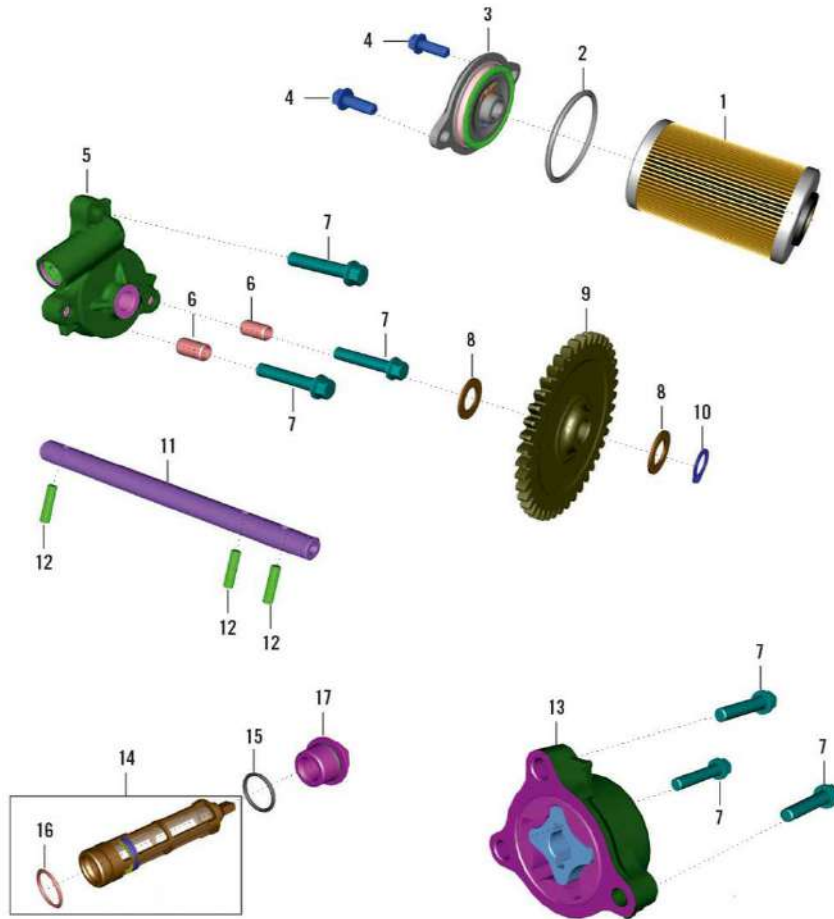

17. CYLINDER HEAD

SN	Part No.	Description	QTY
1	JY511137	HEAD CYLINDER-HOLDER CAMSHAFT	1
2	KAEQ0640	BOLT FLANGE SMALL- M6X1XL40XDACRO	2
3	KAED0635	BOLT-FLANGE-KAE ST-D DIA-06 L-35	4
4	KAEG0645	BOLT-FLANGED-SMALL	2
5	39099906	PIN - HOLLOW DOWEL	2
6	JG541021	OIL NOZZLE	4
7	JY511058	GUIDE CHAIN TOP	1
8	JY511068	SLEEVE SPARK PLUG	1
9	LJA00001	RING 0	2
10	LAE00017	BOLT FLANGED M6X1	4
11	JG511021	WASHER	4
12	JP511016	PIPE BREATHER	1
13	JY511141	COVER HEAD CYLINDER	1
14	JY511059	GASKET BREATHER	1
15	JY511060	PLATE BREATHER	1
16	JG511022	BOLT SPECIAL	4
17	JY511128	GASKET RUBBER - D	1
18	LAC00107	BOLT SOCKET- M6X1XL102XBRTXSTEPED	2
19	JG351400	COOLANT WATER TEMP SENSOR	1
20	LDA00015	WASHER PLAIN	2

390-Adventure MY-21

17. CYLINDER HEAD

SN	Part No.	Description	QTY
21	JY511139	GASKET HEAD CYLINDER	1
22	JY601214	PIPE COOLANT	1
23	DK101225	SWITCH PRESSURE OIL	1
24	JG511046	STUD M8*1.25	2
25	LAC00106	BOLT SOKET-M10X1.25XL143.75XSTEP	4
26	LDA00014	WASHER PLAIN	4
27	31101239	THREAD SEALANT (LOCTITE 638)	1
28	DH101756	ADHESIVE THREAD SEALENT	1
29	JY571016	OIL	1
30	36JY0199	KIT VALVE COVER GASKET 390	1
31	36001051	KIT LOCTITE 5702 10 gm LIQUID GASKET	1

390-Adventure MY-21

18. LUBRICATING SYSTEM

SN	Part No.	Description	QTY
1	JG571014	OIL FILTER	1
2	JG571016	RING O	1
3	JY571033	CAP OIL FILTER	1
4	KAEW0616	BOLT FLANGE SMAL- M6X1XL16XBRIGHT	2
5	JY571012	OIL PUMP ASSLY COMP	1
6	39099906	PIN - HOLLOW DOWEL	4
7	LAE00018	BOLT FLANGED M6X1	6
8	LDA00017	WASHER PLAIN	2
9	JY571023	GEAR OIL PUMP DRIVE	1
10	KEAB1010	CIRCLIP EXTERNAL	1
11	JY571024	SHAFT OIL PUMP	1
12	LHD00001	PIN PARALLEL	3
13	JY571015	PUMP EVACUATION ASSLY	1
14	JY571030	MESH STRAINER ASSLY	1
15	59210023	RING - O	1
16	LJA00004	STRAINER O RING	1
17	JA541048	STRAINER CAP WITH O-RING	1