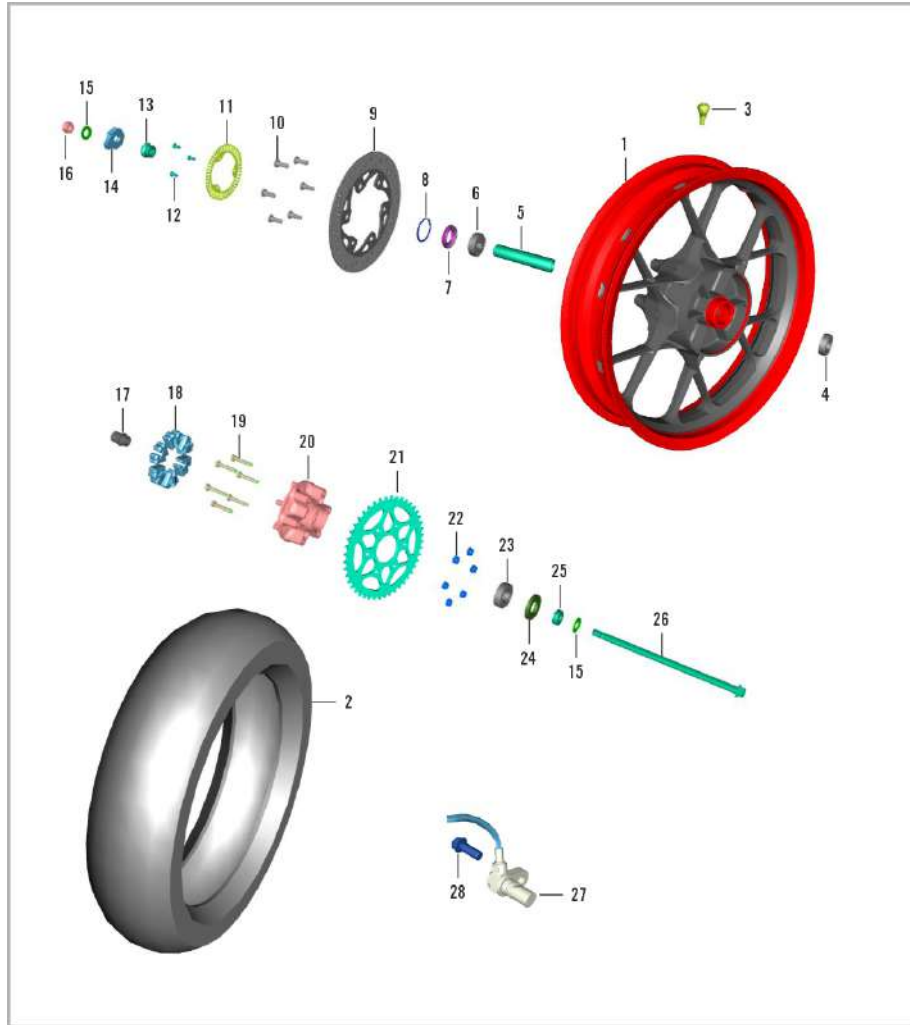

390-Adventure MY-21

38. REAR WHEEL

SN	Part No.	Description	QTY
21	JG141006	SPROCKET	1
22	LCL00004	NUT U FLANGE-M8X1.25XHT8.5XBRT	6
23	KPAC6205	BEARING BALL ORDINARY CLEARANCE	1
24	DT131214	SEAL OIL 52 DIA	1
25	JG131209	SPACER	1
26	JG131224	AXLE -M14X1.5XL 295XBRIGHT	1
27	DT402404	SENSOR SPEED WHEEL	1
28	KAEF0612	BOLT-FLANGE-KAE ST-F DIA-06 L-12	1