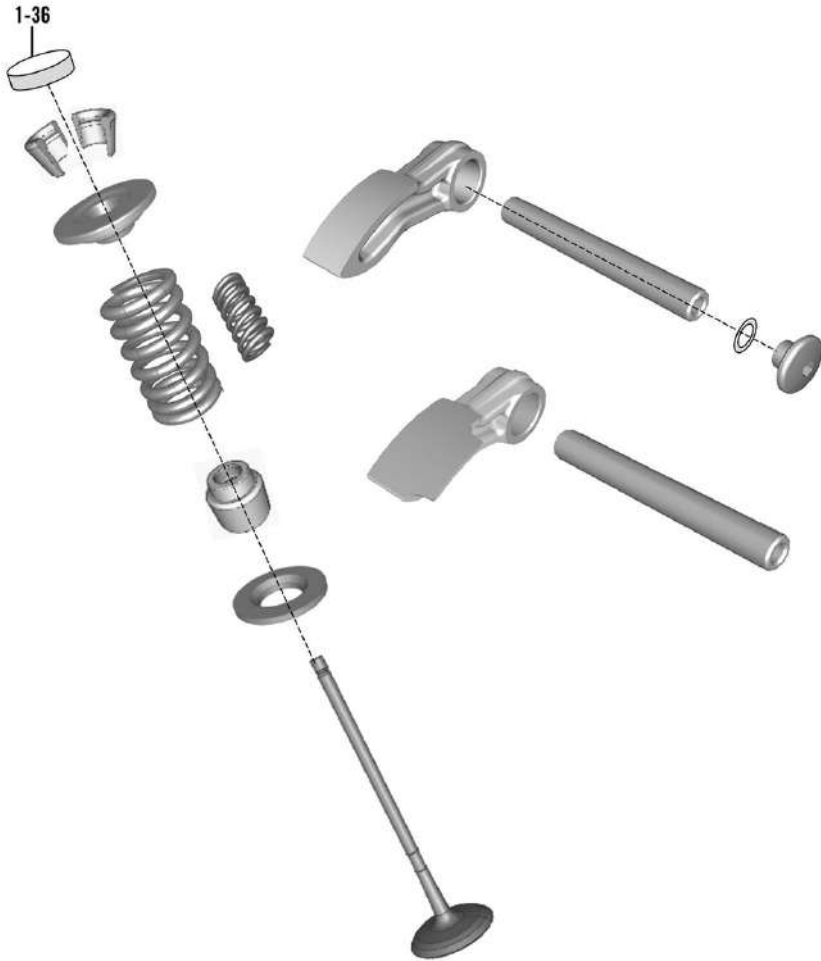

13. COOLING SYSTEM

SN	Part No.	Description	QTY
21	JG601245	PIPE DRAIN	1

390-Adventure MY-21

14. VALVE DRIVE

SN	Part No.	Description	QTY
1	JY511221	VALVE INTAKE	2
1	JY511248	INTAKE VALVE	2
2	DT511270	VALVE EXHAUST	2
2	JP511228	VALVE EXHAUST	2
3	JU511204	ROCKER ARM (FINGER TYPE)	3
3	JU511204	ROCKER ARM (FINGER TYPE)	4
4	JY511212	ROCKER ARM DECOMP	1
4	JY511231	SHIM	4
5	JY511226	ROCKER ARM SHAFT	2
6	39102121	RING - O	2
7	JG511016	PLUG	2
8	JY511223	SEAT VALVE SPRING	4
9	CB101009	SEAL - VALVE STEM	4
10	JY511236	SPRING VALVE INNER	4
11	JY511224	SPRING VALVE OUTER	4
12	CB101022	COTTER VALVE	8
13	JY511225	RETAINER VALVE SPRING	4
14	JY511231	SHIM	4

390-Adventure MY-21

15. VALVE SHIMS

SN	Part No.	Description	QTY
1	36 JY00 29	KIT SHIM 2 MM	1
2	36 JY00 30	KIT SHIM 2.04 MM	1
3	36 JY00 31	KIT SHIM 2.08 MM	1
4	36 JY00 32	KIT SHIM 2.12 MM	1
5	36 JY00 33	KIT SHIM 2.16 MM	1
6	36 JY00 34	KIT SHIM 2.20 MM	1
7	36 JY00 35	KIT SHIM 2.24 MM	1
8	36 JY00 36	KIT SHIM 2.28 MM	1
9	36 JY00 37	KIT SHIM 2.32 MM	1
10	36 JY00 38	KIT SHIM 2.36 MM	1
11	36 JY00 39	KIT SHIM 2.40 MM	1
12	36 JY00 40	KIT SHIM 2.44 MM	1
13	36 JY00 41	KIT SHIM 2.48 MM	1
14	36 JY00 42	KIT SHIM 2.52 MM	1
15	36 JY00 43	KIT SHIM 2.56 MM	1
16	36 JY00 44	KIT SHIM 2.60 MM	1
17	36 JY00 45	KIT SHIM 2.64 MM	1
18	36 JY00 46	KIT SHIM 2.68 MM	1
19	36 JY00 47	KIT SHIM 2.72 MM	1
20	36 JY00 48	KIT SHIM 2.76 MM	1