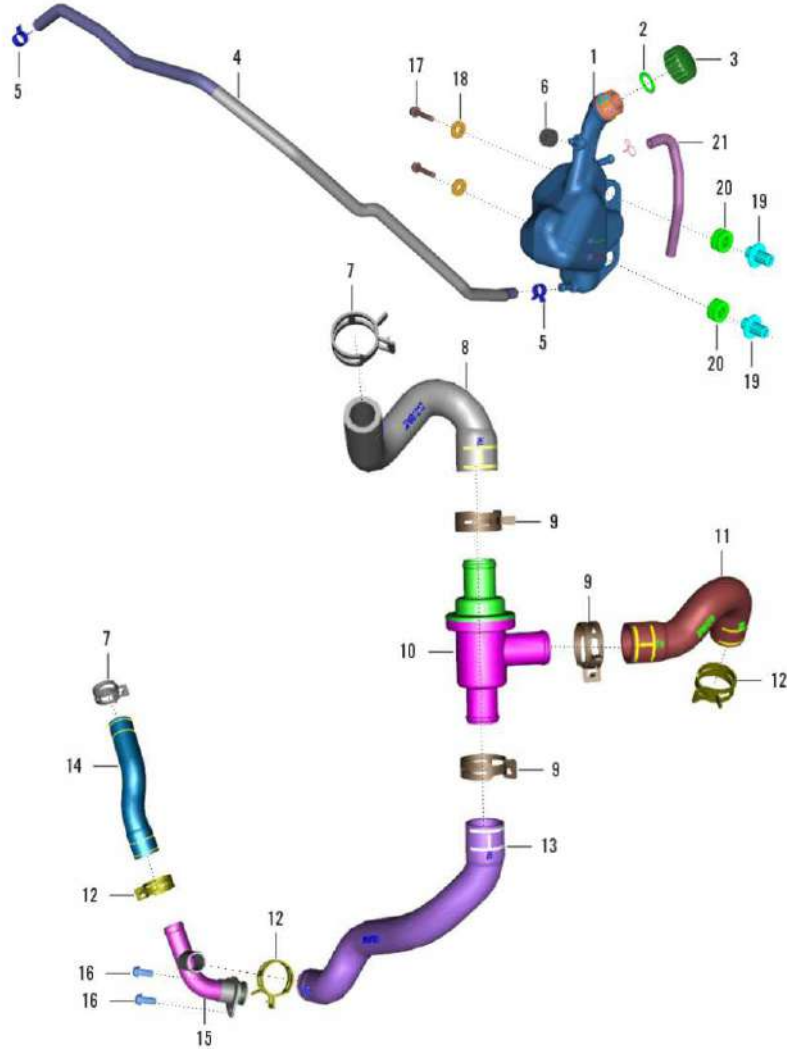

13. COOLING SYSTEM

SN	Part No.	Description	QTY
21	JG601245	PIPE DRAIN	1