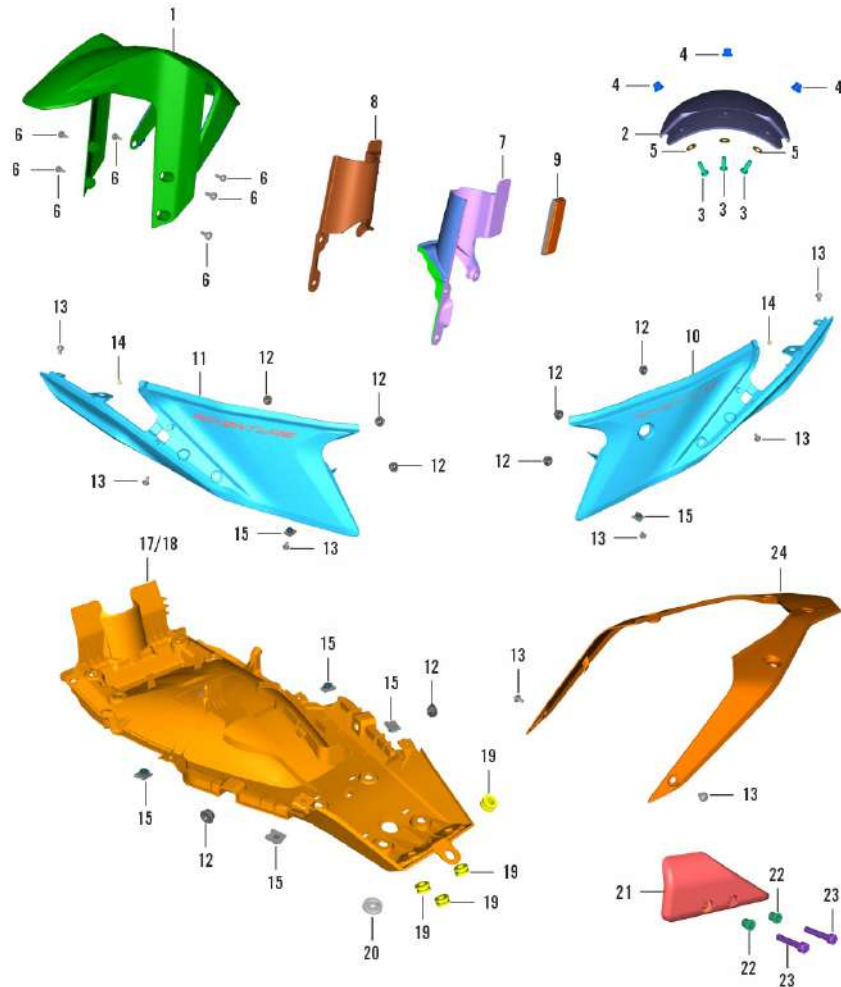

390-Adventure MY-21

34. FENDERS & SIDE FAIRING

SN	Part No.	Description	QTY
21	JP181288	COVER IGNITION COIL	1
22	JP113835	SLEEVE COVER IGNITION COIL	2
23	LAC00120	BOLT SOCKET M6X1	2
24	LBR00014	SCREW TAPPING-DIA. 4.5XL 12XBRT	3