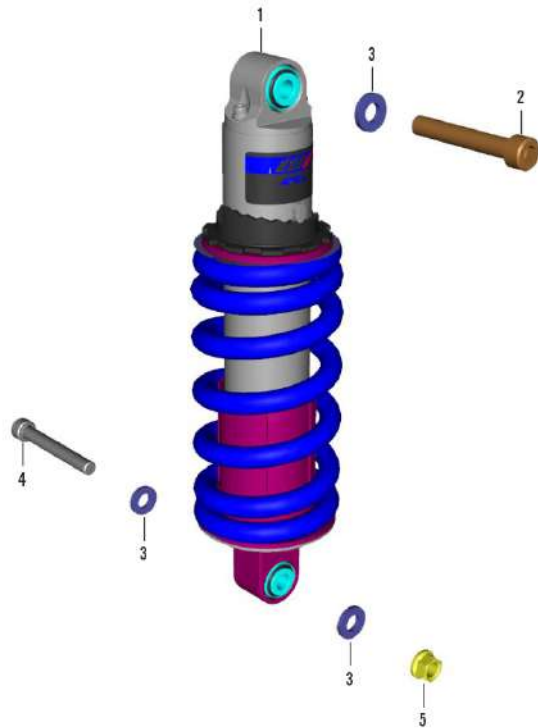

390-Adventure MY-21

26. SHOCK ABSORBER

SN	Part No.	Description	QTY
1	JG122052	SHOCKABSORBER REAR	1
2	LAC00085	BOLT SOCKET M10X1.25	1
3	LDB00011	WASHER PLAIN	3
4	LAC00006	BOLT SOCKET M10X1.25	1
5	LCG00003	NUT FLANGED M10 X 1.25	1