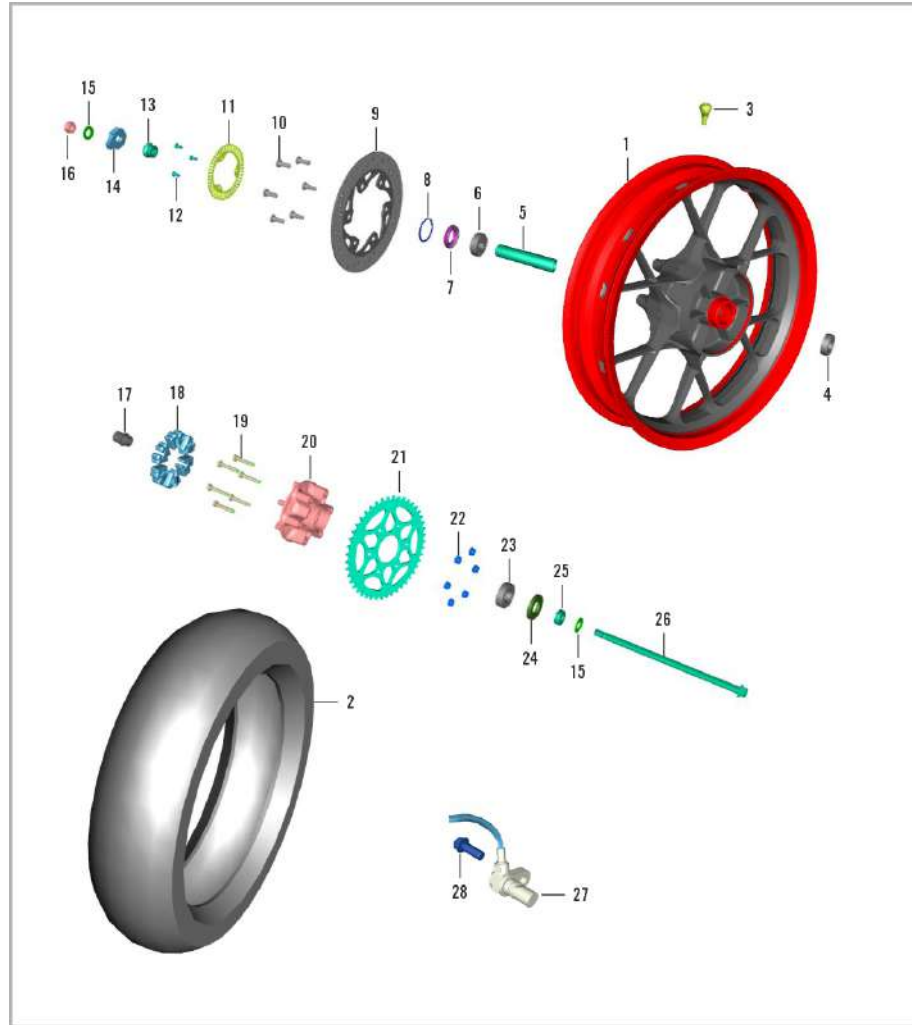

390-Adventure MY-21

38. REAR WHEEL

SN	Part No.	Description	QTY
1	36JG0110	KTI REAR WHEEL	1
2	JG131262	TYRE REAR 130/80R17 TL	1
3	DK151026	VALVE TUBELESS TYRE	1
4	KPBC6202	BEARING-BALL-C3 CLEARANCE	1
5	JG131206	SLEEVE	1
6	KPBC6302	BEARING-BALL-C3 CLEARANCE	1
7	30151082	SEAL OIL	1
8	KEBA4217	CIRCLIP INTERNAL	1
9	JG131809	DISC BRAKE DIA 230	1
10	JD131811	SCREW SOCKET STEP M8X1.25	6
11	JU131802	SENSOR DISC REAR	1
12	JG131220	SCREW PAN CROSS-M6X1XL12XPRECOAT	3
13	JG131211	SPACER	1
14	JG122007	CHAIN ADJUSTER RH	2
15	LDB00034	WASHER PLAIN-ID 15.2XOD 30XTHK 2	2
16	DH171019	NUT - U :- SWING ARM	1
17	DT131210	SLEEVE	1
18	JY131201	DAMPER 6 RUBBER	6
19	JG131228	BOLT D-M8X1.25XL48XCL 10.9XBLACK	6
20	DT131213	COUPLING 6 LUG	1