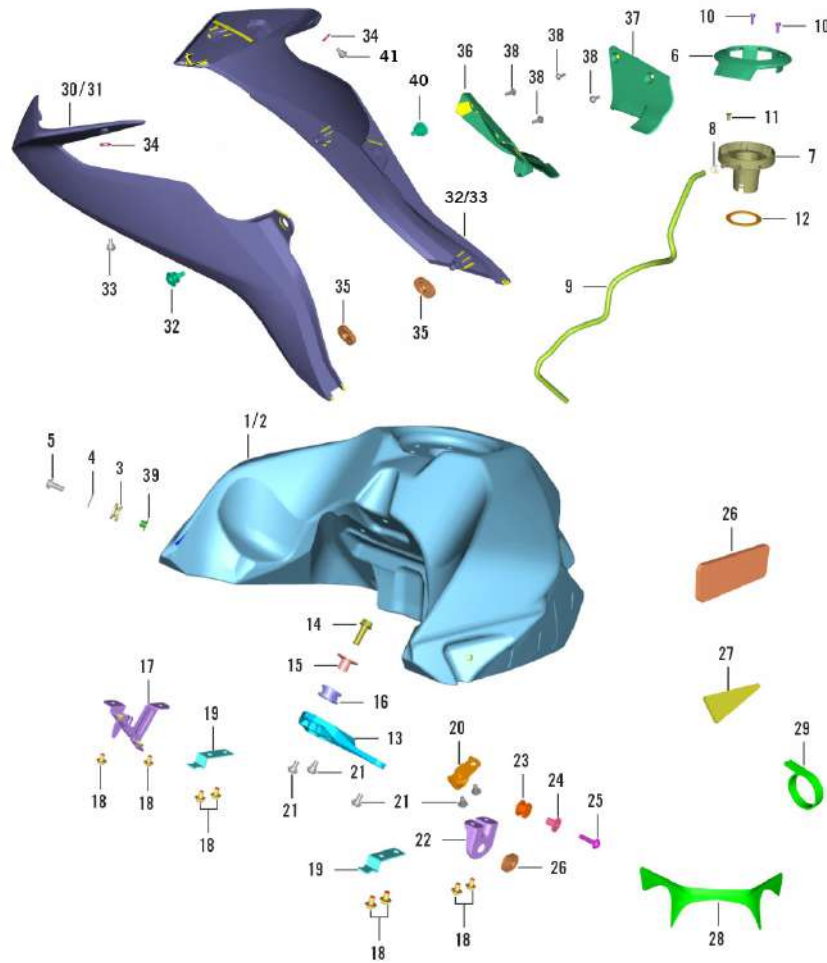

390-Adventure MY-21

30. TANK, COVER

SN	Part No.	Description	QTY
41	LBU00090	SCREW BUTN HD-M6X1XL7.8XBLKXSTEP	2