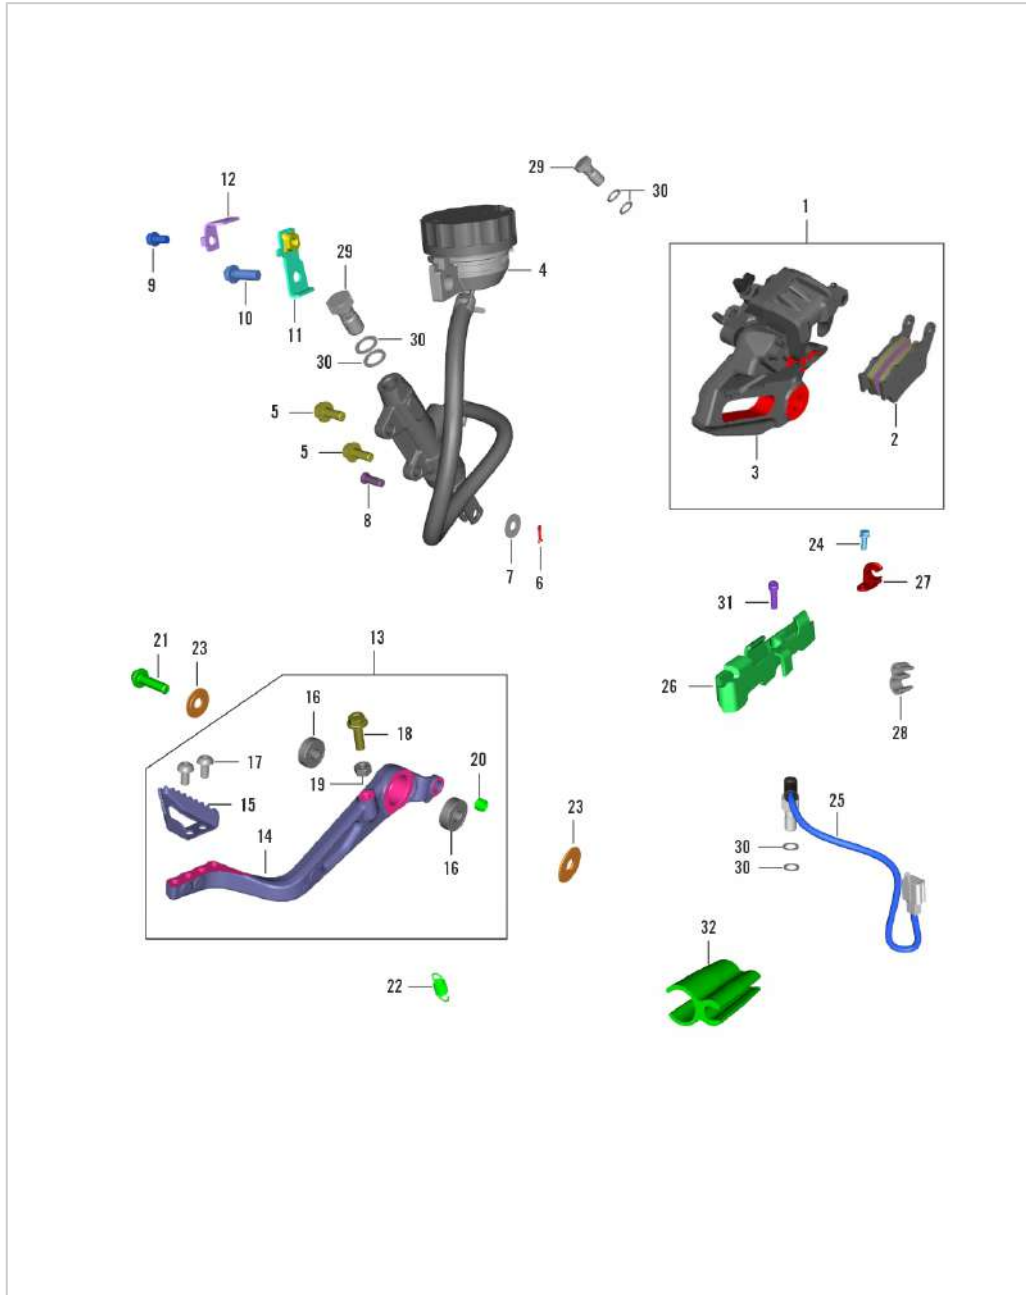

390-Adventure MY-21

41. BRAKE SYSTEM - REAR

SN	Part No.	Description	QTY
1	JG131815	CALIPER ASSEMBLY REAR	1
2	DK151085	PAD BRAKE REAR SET	1
3	JY131823	CALIPER ASSEMBLY	1
4	JG131856	CYLINDER MASTER REAR	1
5	LAD00077	BOLT FLANGE-M6X1XL16XBLKXPRECOAT	2
6	KHAA2015	PIN SNAP	1
7	39178924	WASHER - NYLON	1
8	LHA00001	PIN	1
9	LAE00053	BOLT FLANGE SMALL-M5X0.8XL10XBLK	1
10	LAE00051	BOLT FLANGE SMALL-M6X1XL18XBLACK	1
11	JP113809	BRACKET RESERVOIR MTG	1
12	JP131823	BRACKET CAP RESERVOIR	1
13	52JG1103	PEDAL ASSLY BRAKE ADVENTURE	1
14	JG161016	PEDAL BRAKE	1
15	JG161019	PAD PEDAL BRAKE	1
16	JG113061	BEARING CHANGE LEVER	2
17	LBU00064	SCREW BUTN HD-M5X0.8XL10XPRECOAT	2
18	KADD0620	BOLT FLANGED	1
19	KCAD0605	NUT HEX THICK	1
20	JP181247	SLEEVE	1