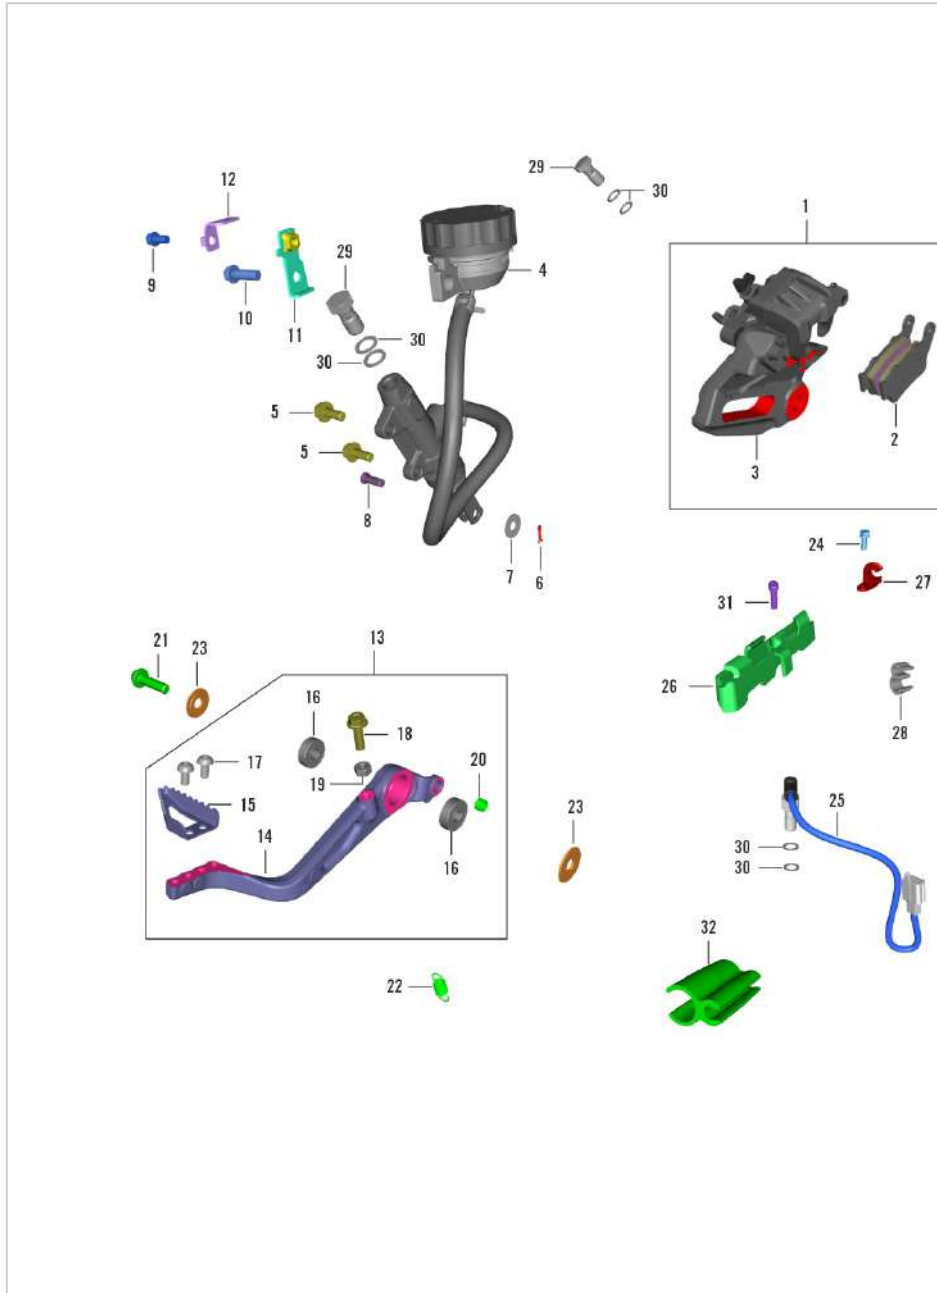

390-Adventure MY-21

41. BRAKE SYSTEM - REAR

SN	Part No.	Description	QTY
21	JY113025	BOLT CHANGE LEVER	1
22	31101110	SPRING	1
23	JY113015	SPACER FOR CHANGE LEVER	2
24	LAE00010	BOLT FLANGED M5X0.8	1
25	JU401407	SWITCH BRAKE	1
26	JG131844	CLAMP BRAKE HOSE REA	1
27	JG122004	CLAMP HOSE	1
28	JG403603	CLAMP SENSOR CABLE HOLDING	1
29	DK151069	BOLT -M10X1XL 19XCL 8.8XBRIGHT	2
30	DE191010	WASHER - COPPER :- KBX	6
31	KACH0510	BOLT SOKET- M5X0.8XL10XCL10.9XBL	1
32	JG113858	CLAMP FOR BRAKE HOSE	1
33	36JY0225	RE RESERVOIR TUBE KIT 06W12414	1
34	36JY0180	MINOR KIT REAR CALIPER	1
35	36JY0179	MAJOR KIT REAR CALIPER	1
36	36JY0223	MAJOR KIT RE MAST CYL 10W02822	1
37	36JY0224	MINOR KIT RE MAST CYL 10W05712	1
38	36JY0226	PUSH ROD ASY KIT 10W02931	1
39	36JY0075	KIT PRESSURE SWITCH RC	1
40	36JY0076	KIT BANJO BOLT RC	1