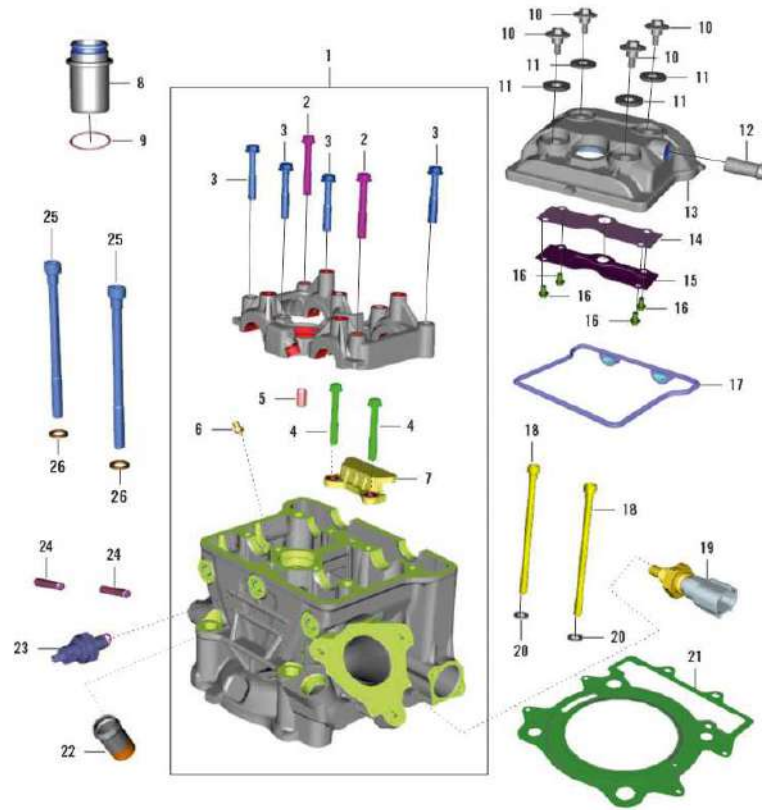

390-Adventure MY-21

17. CYLINDER HEAD

SN	Part No.	Description	QTY
21	JY511139	GASKET HEAD CYLINDER	1
22	JY601214	PIPE COOLANT	1
23	DK101225	SWITCH PRESSURE OIL	1
24	JG511046	STUD M8*1.25	2
25	LAC00106	BOLT SOKET-M10X1.25XL143.75XSTEP	4
26	LDA00014	WASHER PLAIN	4
27	31101239	THREAD SEALANT (LOCTITE 638)	1
28	DH101756	ADHESIVE THREAD SEALENT	1
29	JY571016	OIL	1
30	36JY0199	KIT VALVE COVER GASKET 390	1
31	36001051	KIT LOCTITE 5702 10 gm LIQUID GASKET	1