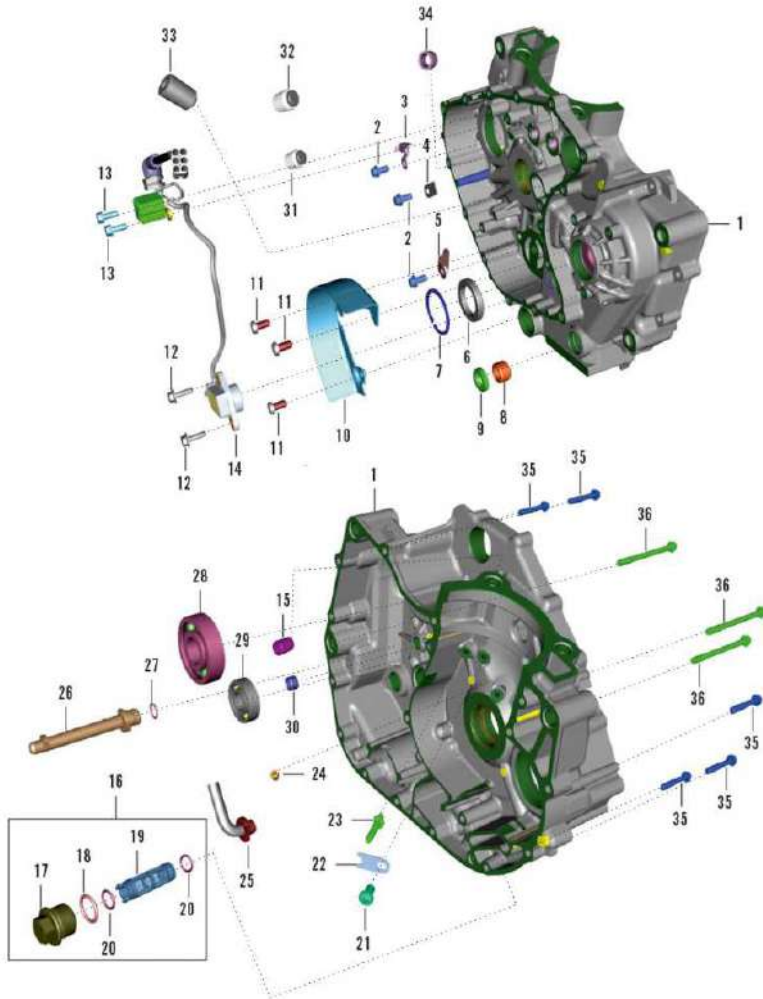

390-Adventure MY-21

2. CRANKCASE LH

SN	Part No.	Description	QTY
1	36JG0112	KIT CR' CASE ASY LH 390 CC MY20	1
2	AA101437	SCREW :- PRE-COATED	3
3	JY541081	BRACKET HARNESS	1
4	JY541080	PLATE HARNESS	1
5	JY541082	BRACKET HARNESS GI SWITCH	1
6	JY541058	OIL SEAL OUTPUT SHAFT	1
7	KEBA3715	CIRCLIP INTERNAL	1
8	39256220	BEARING - NEEDLE ROLLER :- 13 X 19 X 12	1
9	39104319	SEAL - OIL	1
10	JY541031	CHAIN GUARD	1
11	LBB00007	SCREW PAN CROSS M6X1	3
12	JN181033	BOLT FLANG-M5X0.8XL16XBXPRECOAT	2
13	LAE00010	BOLT FLANGED M5X0.8	2
14	JP351005	SENSOR ASSEMBLY PICK UP	1
15	39218106	PIN - HOLLOW DOWEL :- 14 X 20	2
16	JY571027	STRAINER EVACUATION ASSLY	1
17	JY571009	CAP STRAINER EVACUATION	1
18	LJA00006	RING O - ID 12.5XSECT. DIA. 2	1
19	JY571008	STRAINER EVACAUTION	1
20	LJA00002	O RING FOR E - 20	2