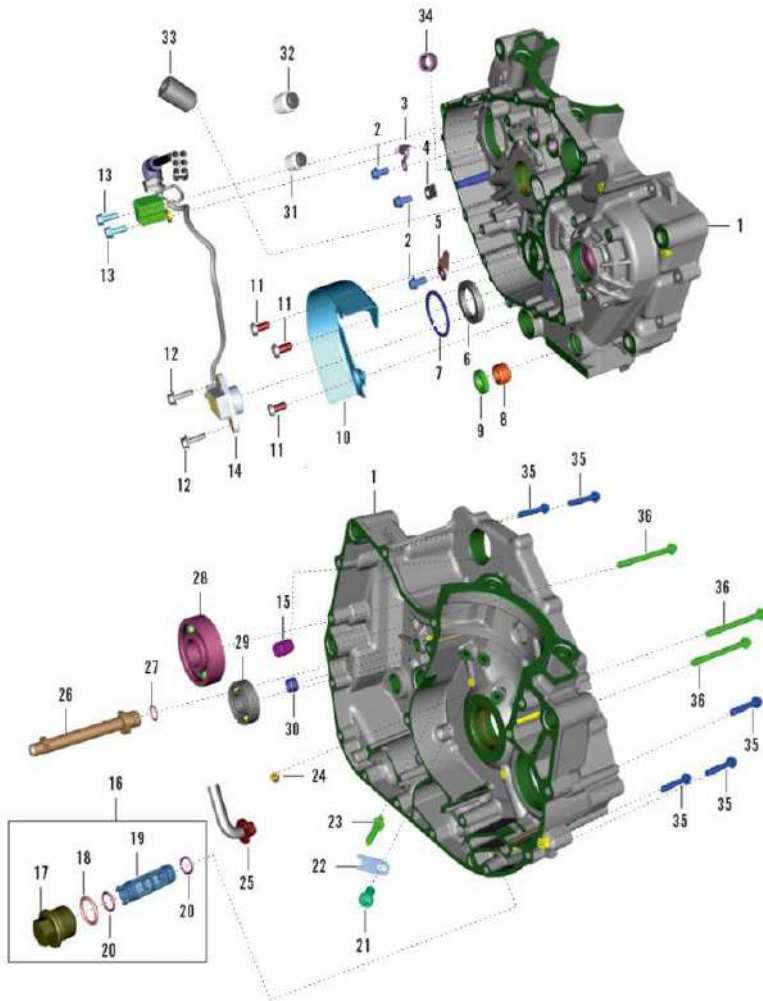

390-Adventure MY-21

2. CRANKCASE LH

SN	Part No.	Description	QTY
21	LBB00012	SCREW PAN CROSS-M6X1XL10XPRECOAT	1
22	JF541017	BRACKET	1
23	JF541016	NOZZLE	1
24	JG541074	OIL NOZZLE	1
25	JY541024	JET EVACUATION OIL	1
26	JY571029	OIL RAIL	1
27	LJA00002	O RING FOR E - 20	1
28	LPB00003	BEARING BALL-22X56X16-C3L-1RS-HN3	1
29	LPB00002	BEARING BALL-15X35X11-C3-1RS-HN3	1
30	JY541038	BUSH	1
31	JP541014	PLUG SEAL DIA 6	2
32	JP541015	PLUG SEAL DIA 8	1
33	JY541052	JET TRANS	1
34	JY541034	BUSH STARTER SHAFT	2
35	KAEW0635	BOLT FLANGE SMAL-M6X1XL35XBRIGHT	11
36	LAE00002	BOLT FLANGED M6 X 1 X 75 PRECOAT	5
37	LZB00007	GREASE -MOLYGRAPH BRB 30	1
38	JG541071	LIQUID SEALANT (LOCTITE 5190)	1
39	36001062	LOCTITE LIQUID SEALANT L5910 (50ML TUBES	1