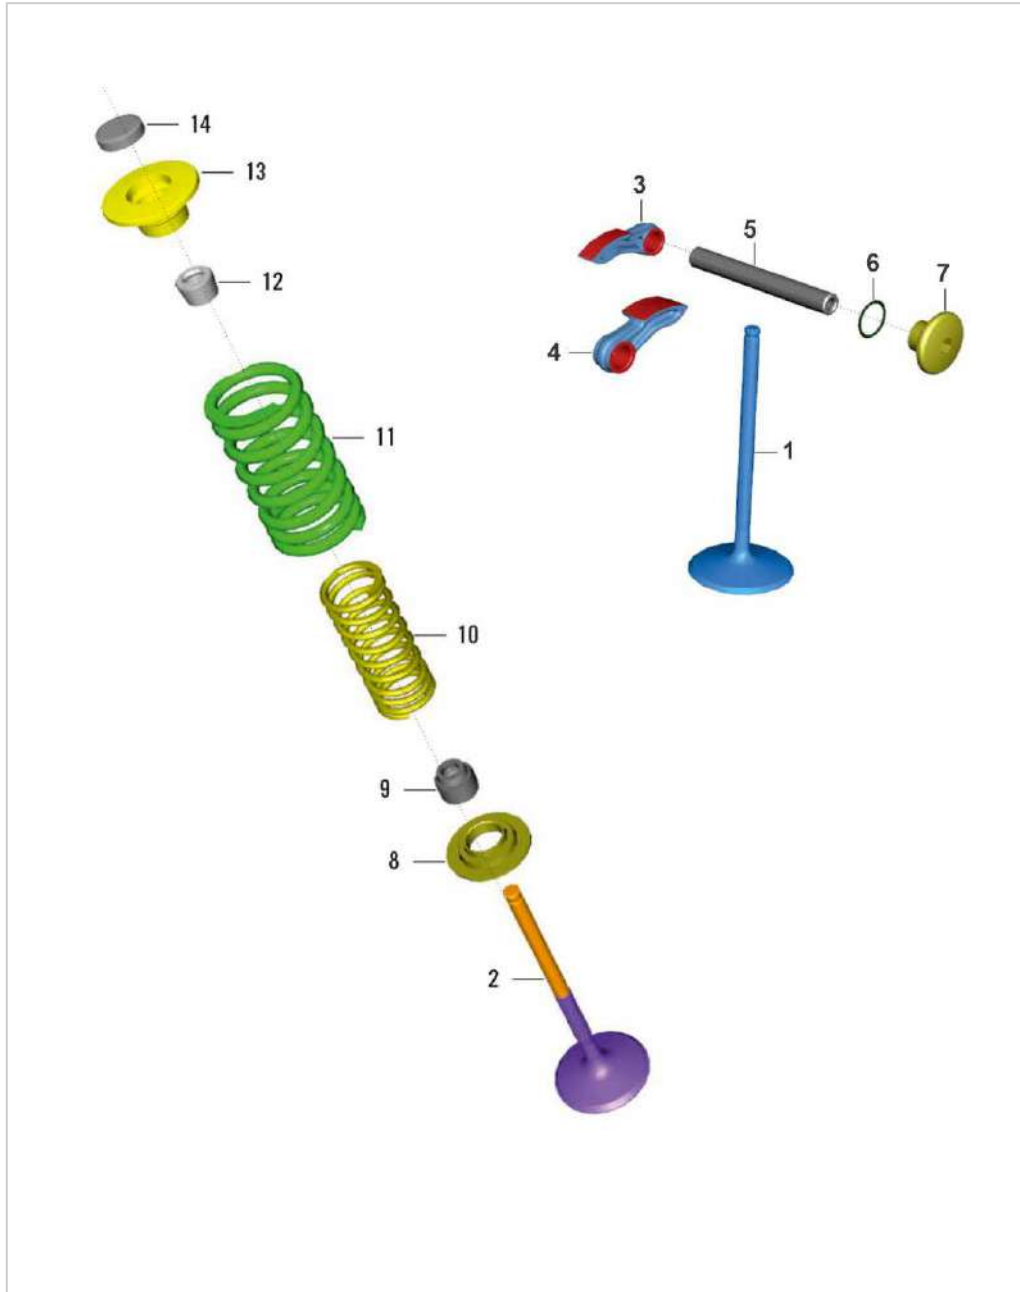

390-Adventure MY-21

14. VALVE DRIVE

SN	Part No.	Description	QTY
1	JY511221	VALVE INTAKE	2
1	JY511248	INTAKE VALVE	2
2	DT511270	VALVE EXHAUST	2
2	JP511228	VALVE EXHAUST	2
3	JU511204	ROCKER ARM (FINGER TYPE)	3
3	JU511204	ROCKER ARM (FINGER TYPE)	4
4	JY511212	ROCKER ARM DECOMP	1
4	JY511231	SHIM	4
5	JY511226	ROCKER ARM SHAFT	2
6	39102121	RING - O	2
7	JG511016	PLUG	2
8	JY511223	SEAT VALVE SPRING	4
9	CB101009	SEAL - VALVE STEM	4
10	JY511236	SPRING VALVE INNER	4
11	JY511224	SPRING VALVE OUTER	4
12	CB101022	COTTER VALVE	8
13	JY511225	RETAINER VALVE SPRING	4
14	JY511231	SHIM	4