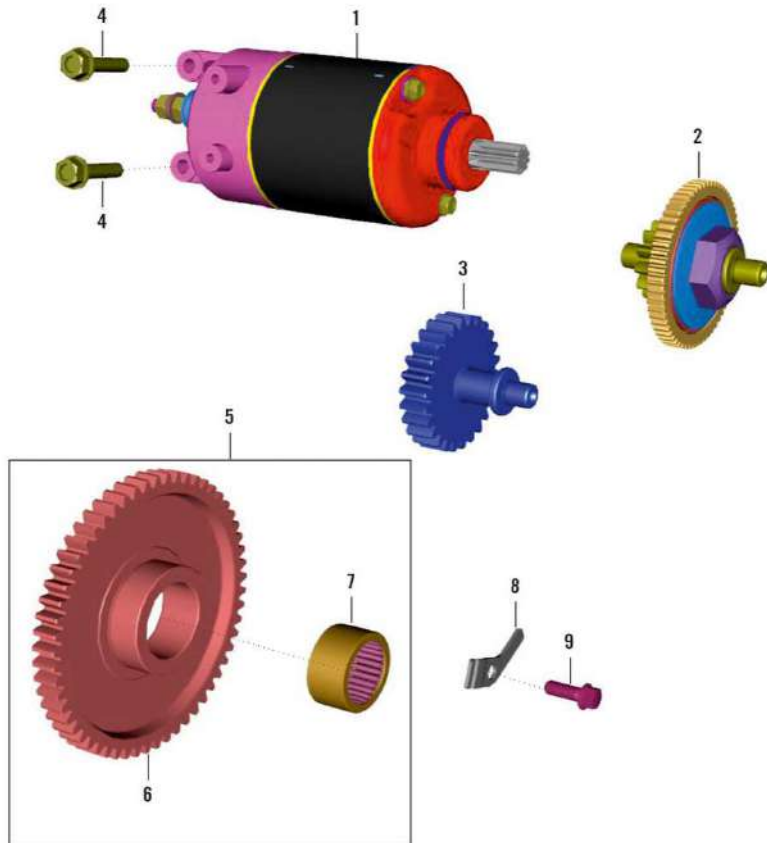

20. ELECTRICAL STARTER

SN	Part No.	Description	QTY
1	JP351600	MOTOR STARTER	1
2	JY551226	GEAR STARTER COUNTER 1 ASSLY	1
3	JY551225	GEAR STARTER COUNTER 2	1
4	KADQ0625	BOLT M6	2
5	JY621411	ASSEMBLY GEAR STARTER CLUTCH	1
6	JY551221	GEAR STARTER CLUTCH	1
7	BF621402	NEEDLE BEARING (25X32X16)	1
8	JY541040	RETAINER GEAR STARTER	1
9	DH101385	PRECOATED FLANGED BOLT M6X16 - 39167204P	1