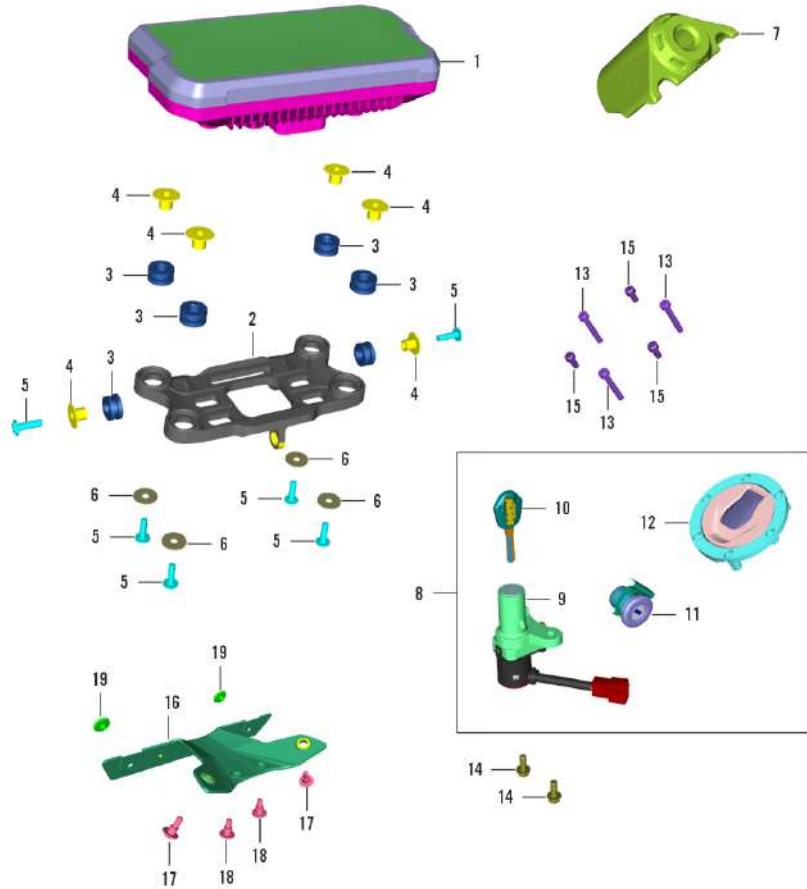

390-Adventure MY-21

44. SPEEDOMETER

SN	Part No.	Description	QTY
1	JG402412	SPEEDOMETER	1
2	JG181325	HOLDER SPEEDOMETER	1
3	JY171037	GROMMET TANK COVER MTG	6
4	JP113832	COLLAR TFT SPEEDO SMALL	6
5	LBU00060	SCREW BUTTON HD-M5X0.8XL18XBLACK	6
6	JW181229	WASHER PLAIN ID5.5 X OD18 X T 1 X BL	4
7	JG181341	COVER LOCK IGNITION	1
8	JG232609	SET LOCK	1
9	JG232610	LOCK IGNITION	1
10	JG232605	TWO TRACK KEY	1
11	JG232602	SIDE LOCK	1
12	JG171610	CAP TANK FUEL	1
13	KACD0530	BOLT MASTER KAC	3
14	LAD00077	BOLT FLANGE-M6X1XL16XBLKXPRECOAT	2
15	KACD0510	BOLT MASTER KAC	3
16	JG232809	BRACKET PLATE NUMBER FRONT	1
17	LBU00105	SCREW BUTTON HEAD-M6X1XL12XSTEP	2
18	LBU00093	SCREW BUTN HD-M6X1XL10XBLKXSTEP	2
19	JZ232814	PAD RUBBER NUMBER PLATE BKT	2
20	36JP0035	IGN LOCK WITH SHEAR BOLTS MY17	1