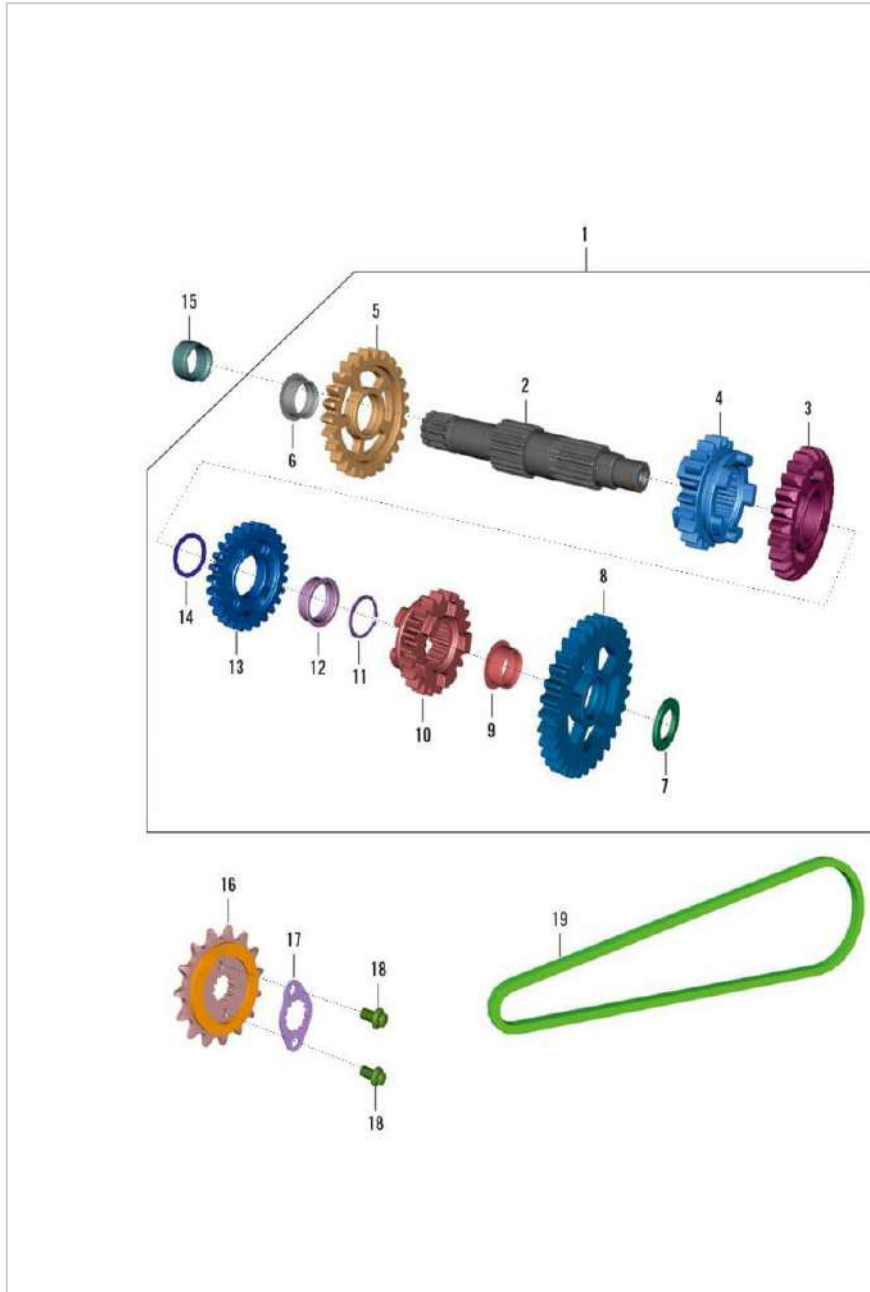

390-Adventure MY-21

7. CLUTCH

SN	Part No.	Description	QTY
1	JF551500	ASSEMBLY CLUTCH	1
2	JF551412	CLUTCH OUTER COMP.	1
3	JY551401	BUSH COLLARED	1
4	JY551403	CLUTCH WASHER	1
5	JY551438	PLATE CLUTCH PRESSURE	1
6	JY551435	CLUTCH CENTER	1
7	JY551436	PLATE A CLUTCH	5
8	JY551437	PLATE B CLUTCH	1
9	JY551439	SPRING CLUTCH	3
10	JY551440	SEAT SPRING	3
11	JY551441	SPRING JUDDER	1
12	JY551442	EAT JUDDER	1
13	JY551443	PLATE STOPPER	1
14	LAD00166	BOLT FLANGED-M6X1XL35XCL 8.8XBRT	3
15	JY551019	WASHER PLAIN	1
16	DG101275	WASHER (SPECIAL)	1
17	LCG00009	NUT HEX FLANGED-M16X1.5-LH	1
18	LPA00004	BEARING BALL-ID 15XOD 28XTHK 7	1
19	36JY0103	KIT FRICTION PLATE KTM 390 A & S MY 15	1

390-Adventure MY-21

8. TRANSMISSION I - MAIN SHAFT (INPUT SHAFT)

SN	Part No.	Description	QTY
1	JY551023	SHAFT I/P TRANSMISSION ASSLY	1
2	JY551022	SHAFT INPUT	1
3	JY551230	GEAR 5TH DRIVE	1
4	JY551010	BUSH V DRIVE	1
5	JY551214	CIRCLIP EXTERNAL I/P SHAFT	2
6	JY551229	GEAR 3RD-4TH DRIVE	1
7	JY551021	BUSH VI DRIVE	1
8	JY551231	GEAR 6TH DRIVE	1
9	JY551228	GEAR 2ND DRIVE	1
10	JY551215	WASHER THRUST 2D DRIVE	1
11	JY571016	OIL	1

390-Adventure MY-21

9. TRANSMISSION II - COUNTER SHAFT (OUTPUT SHAFT)

SN	Part No.	Description	QTY
1	JY551024	SHAFT O/P TRANSMISSION ASSLY	1
2	JY551008	SHAFT OUTPUT ASSLY WITH PLUG	1
3	JY551235	GEAR 4TH DRIVEN	1
4	JY551237	GEAR 6TH DRIVEN	1
5	JY551233	GEAR 2ND DRIVEN	1
6	JY551006	BUSH 2ND DRIVEN	1
7	JY551217	WASHER THRUST 1ST DRIVEN	1
8	JY551232	GEAR 1ST DRIVEN	1
9	JY551205	BUSH 1 ST DRIVEN	1
10	JY551236	GEAR 5TH DRIVEN	1
11	JY551218	CIRCLIP EXTERNAL O/P SHAFT	1
12	JY551027	BUSH 3RD DRIVEN	1
13	JY551234	GEAR 3RD DRIVEN	1
14	JY551005	WASHER THRUST 3RD DRIVEN	1
15	JY551033	COLLAR SPROCKET	1
16	JY551029	SPROCKET DRIVE	1
17	JY551030	PLATE SPROCKET DRIVE	1
18	LAE00017	BOLT FLANGED M6X1	2
19	JG141003	CHAIN	1
20	JY571016	OIL	1