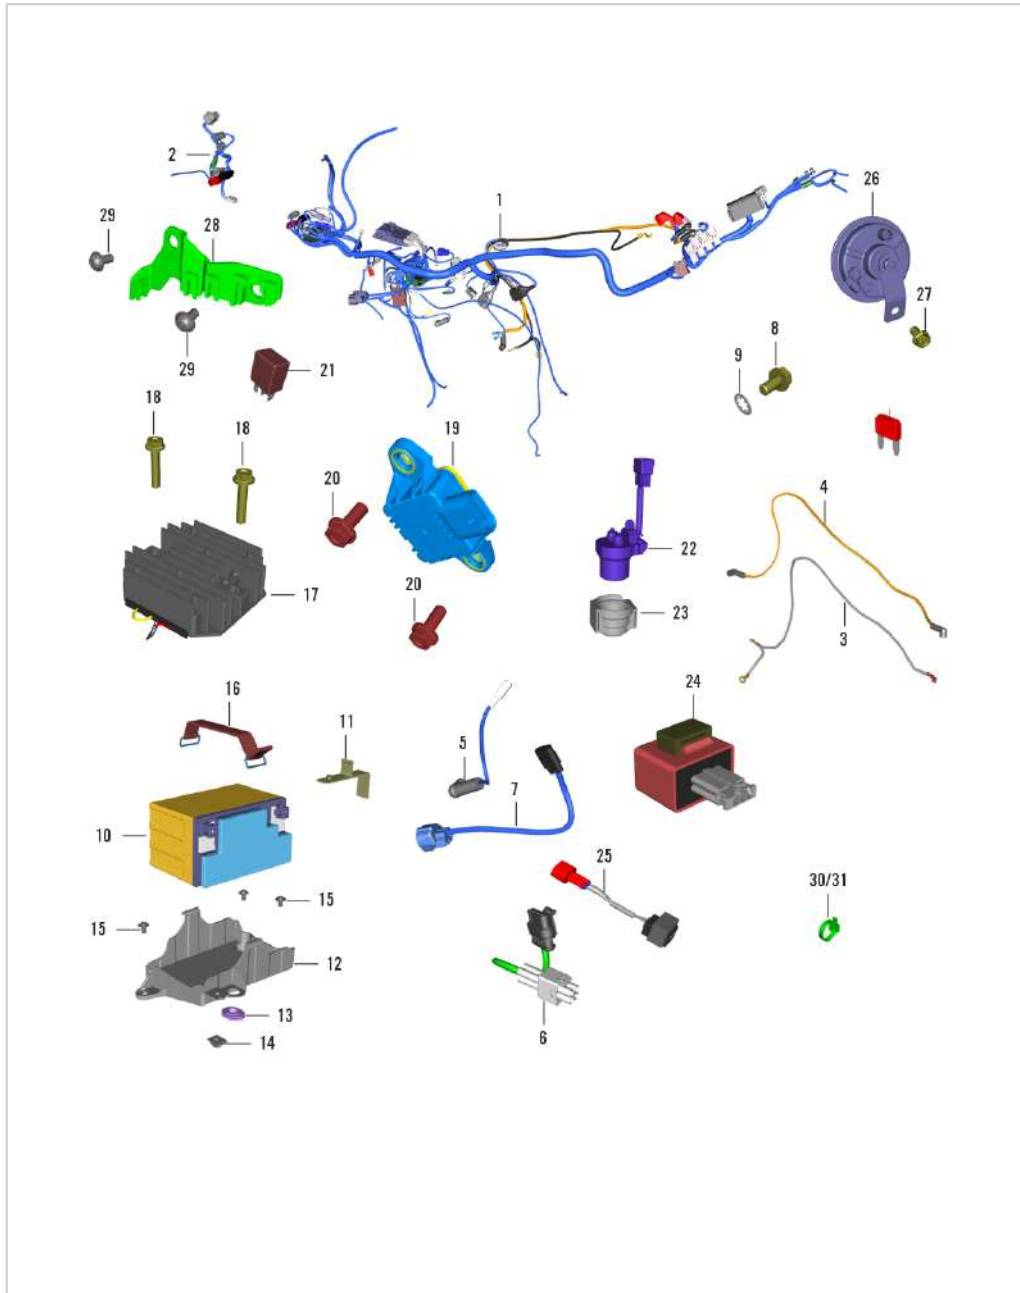

390-Adventure MY-21

39. WIRING HARNESS

SN	Part No.	Description	QTY
21	JL403000	RELAY INTERLOCK	5
22	JP403000	RELAY STARTER	1
23	JG403003	DAMPER RELAY STARTER	1
24	JG402002	DC FLASHER	1
25	AA201382	UNIT TRANSIL	1
26	JG401607	HORN	1
27	KADD0812	BOLT-FLANGE-KAD ST-D DIA-08 L-12	1
28	JG181314	HOLDER RELAY	1
29	JY113821	SCREW BUTTON HEAD-M6X1XL12XBLACK	2
30	JD402212	BAND(LENGTH 200MM)	16
31	JD402216	BAND	2
32	36JU0015	KIT KTM 200 8AH BATTERY+Bottle	1