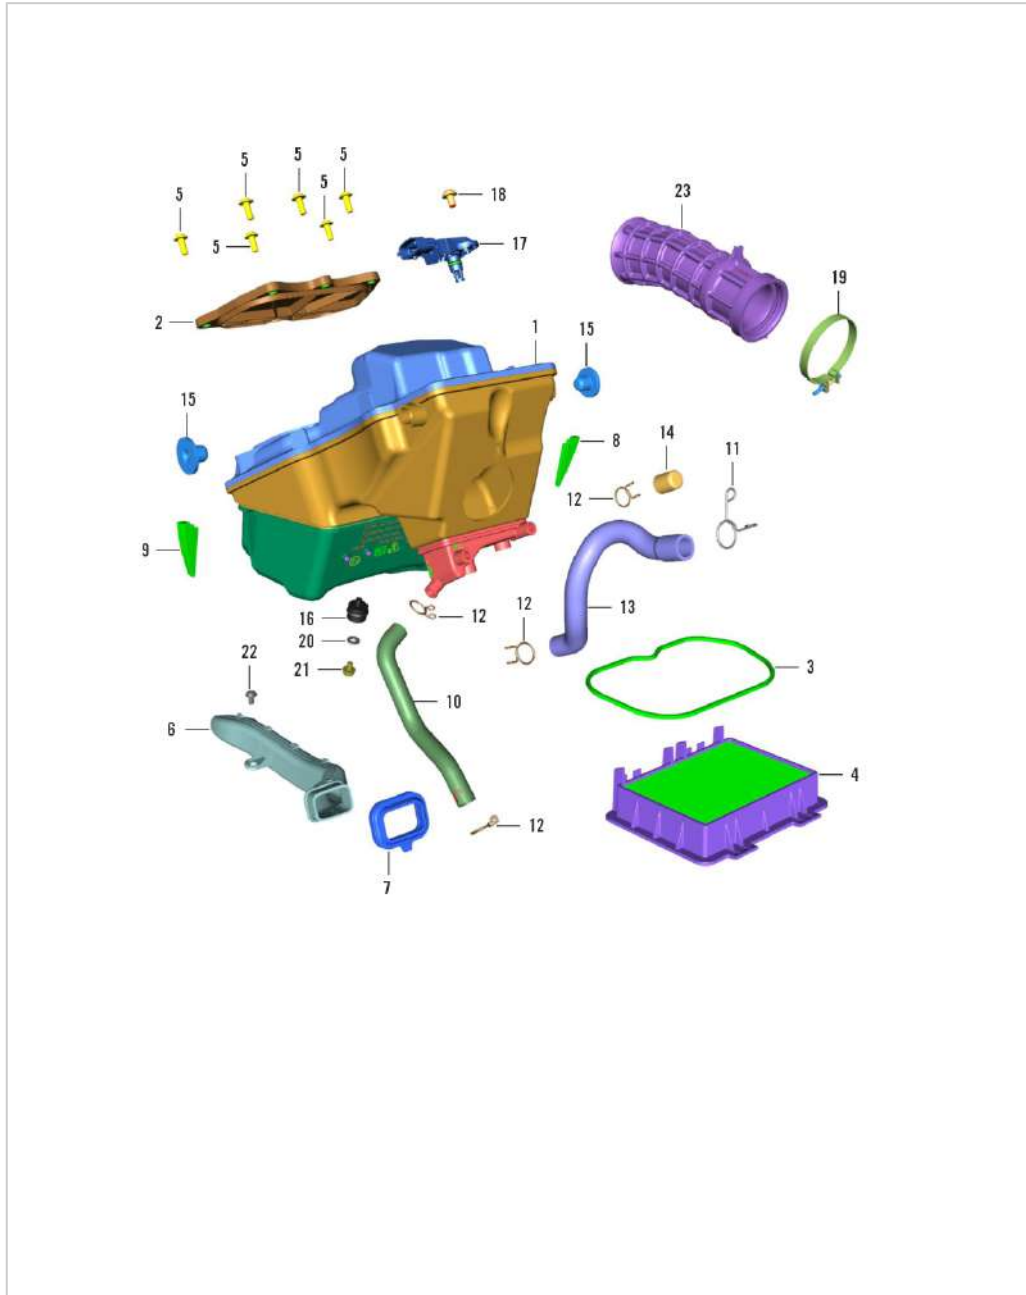

390-Adventure MY-21

29. AIR FILTER

SN	Part No.	Description	QTY
21	KADD0608	BOLT FLANGED	1
22	JY113821	SCREW BUTTON HEAD-M6X1XL12XBLACK	1
23	JP581016	CONNECTING TUBE	1